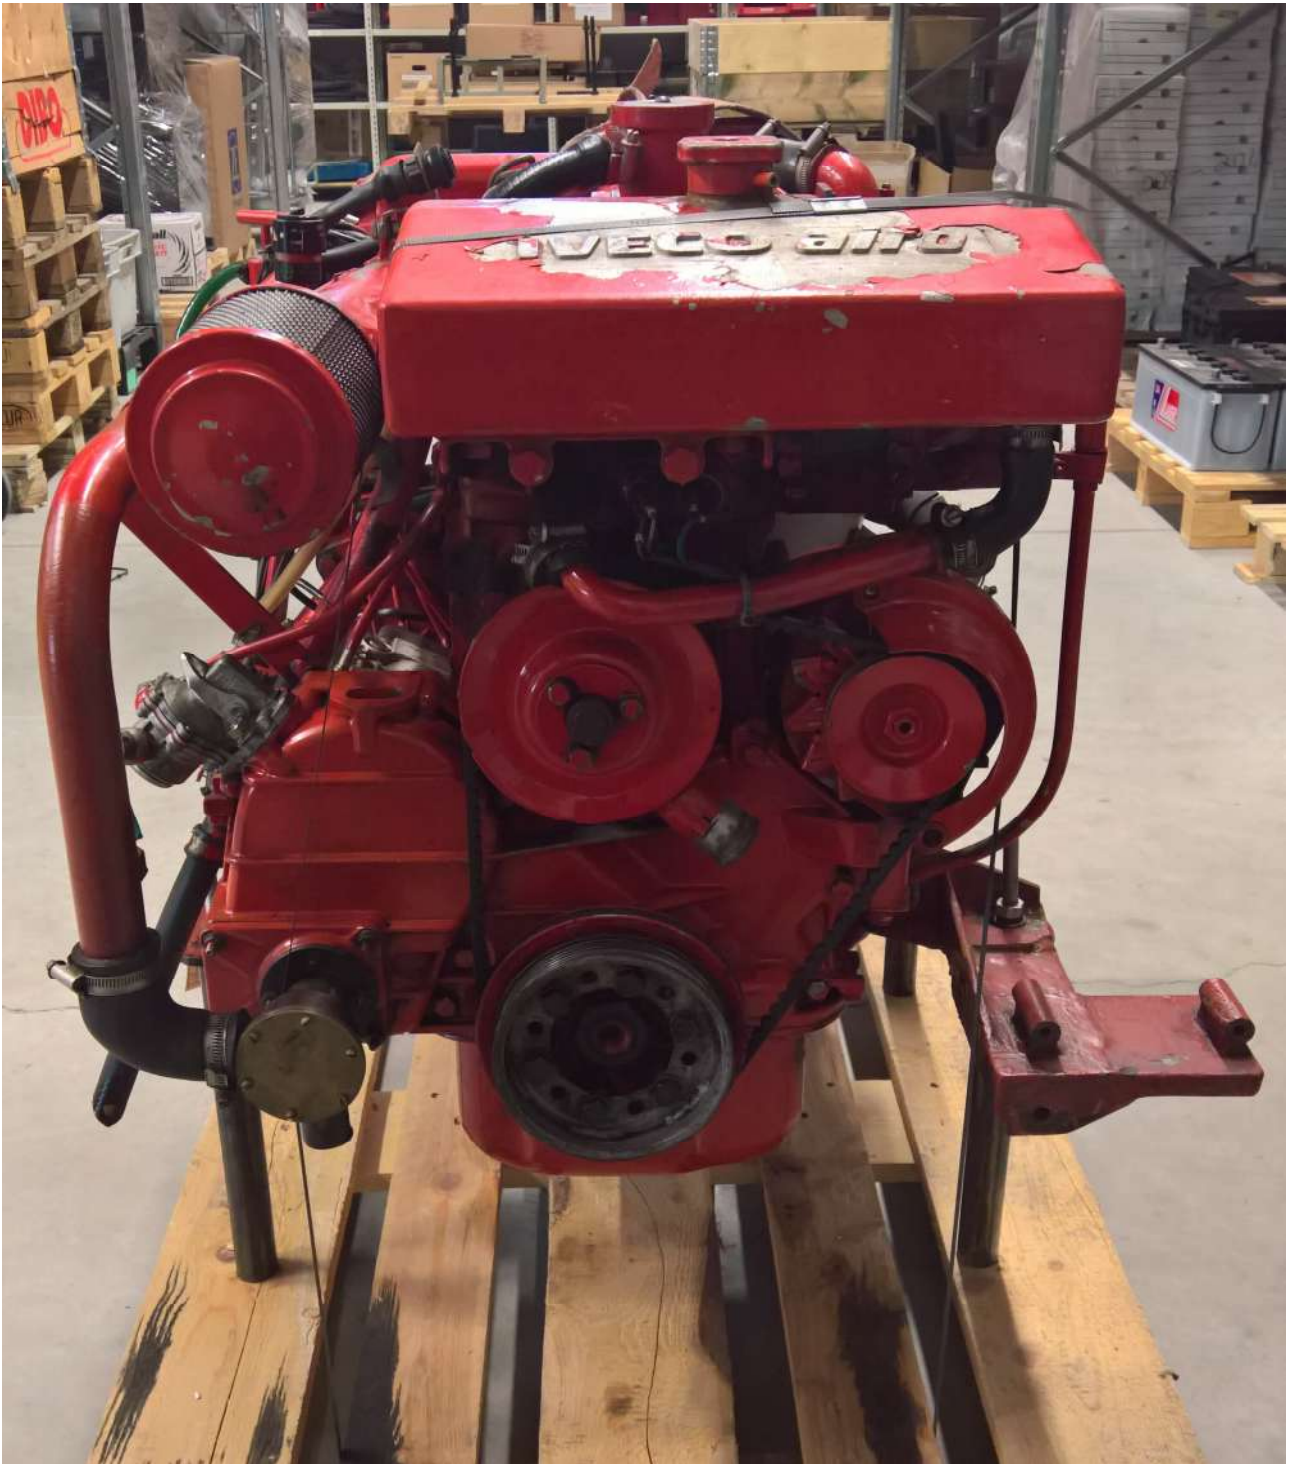

MECO

MECO

Industria Milanese

5539 AF04

MODEL
MODEL

8041 M 09

SERIAL
Matricola

151512

MADE IN ITALY

Control panel with six buttons:

- Top-left: Hand icon (likely for handbrake)
- Top-right: Battery icon (likely for battery disconnect)
- Middle-left: Steering wheel icon (likely for steering lock)
- Middle-right: Fuel can icon (likely for fuel level indicator)
- Bottom-left: Refresh/circular arrow icon (likely for reset)
- Bottom-right: Warning light icon (likely for warning lights)