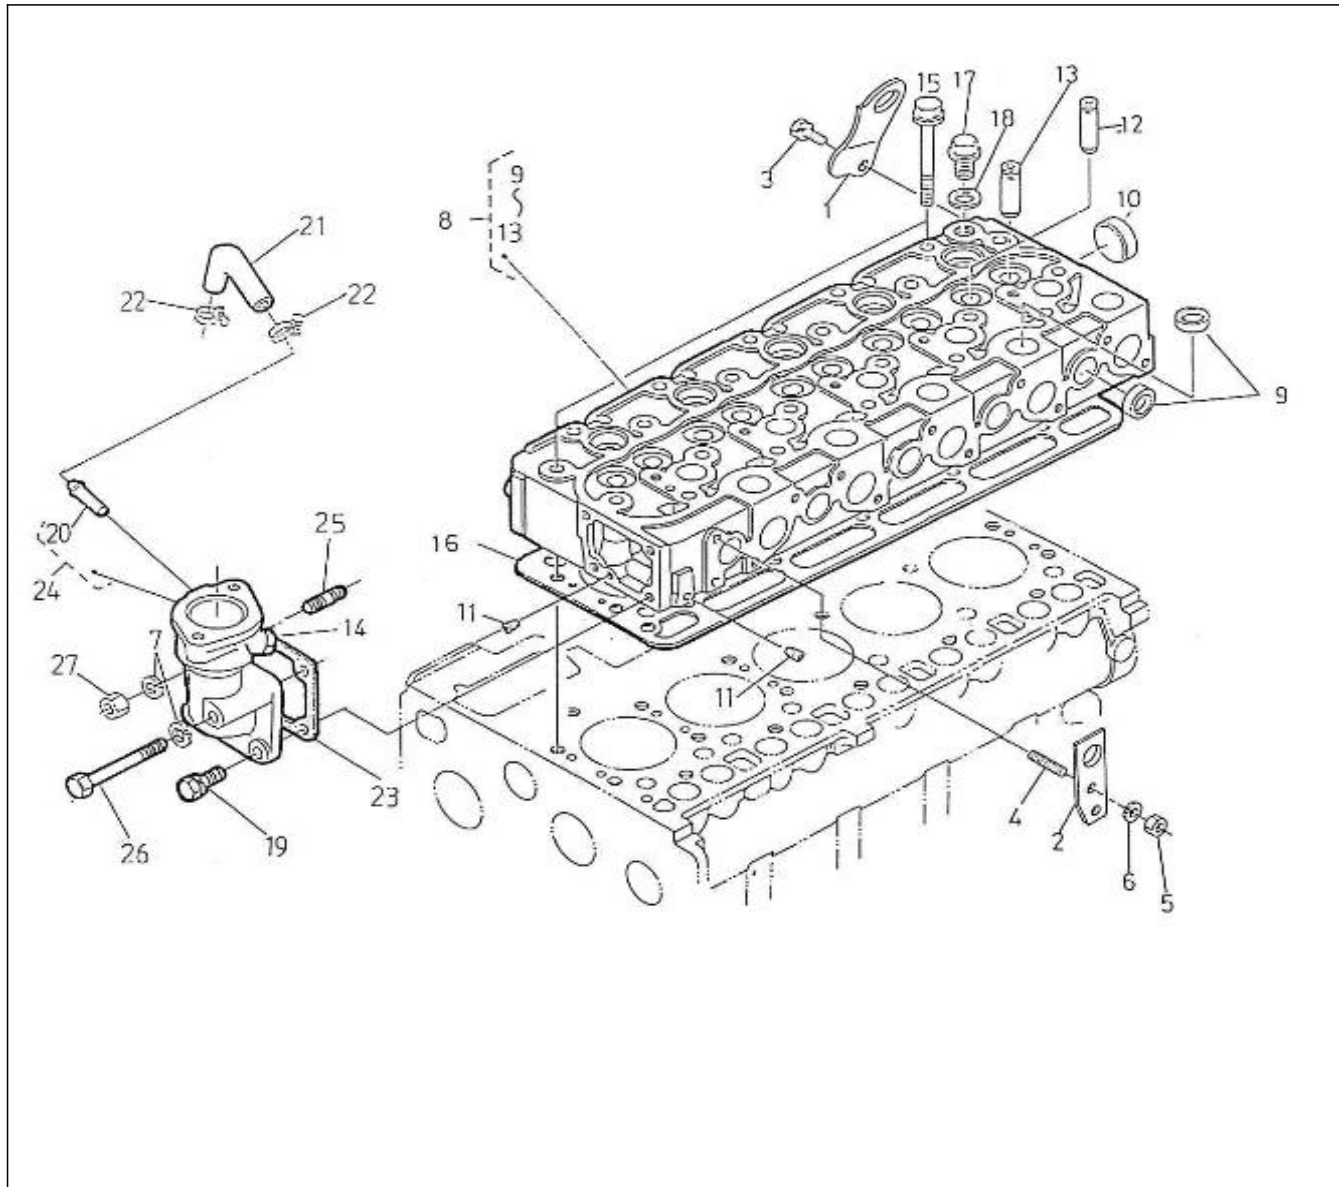

V. 04/05/2012

Pag. 6/41

Brand: NanniDiesel

Model: Moteur 5.280HE

Version: Standard

Subassembly: Cylinder head

N.	Item	Description	Qty	Notes
1	970307296	HOOK,ENGINE	1	
2	970302147	HOOK,ENGINE 4.190	1	
3	970490919	BOLT,M 8X 16	1	
4	970301935	STUD	2	
5	970027322	NUT,M 8 (++)ECROU FIL DEMARREUR)	2	
6	970119138	WASHER,SPRING D 8 (TENDEUR)	2	
7	970119138	WASHER,SPRING D 8 (TENDEUR)	2	
8	970307910	COMP,CYLINDER HEAD	1	
9	970301937	CAP,FREEZE	15	
10	970301938	CAP,FREEZE	1	
11	970490107	PLUG,SOCK (SERRAGE A 6NM + LOCTITE 542)	2	
12	970301939	GUIDE,VALVE INTAKE 4.190	5	
13	970301940	GUIDE,VALVE EXHAUST	5	
14	970307896	PLUG	1	
15	970307298	BOLT,CYLINDER HEAD	22	
16	970307911	GASKET,CYL.HEAD NA	1	
17	970140908	PLUG, CYL.HEAD 2.40	1	
18	970307301	WASHER,WITH RUBBER	1	
19	970492138	BOLT,M 8X 22	2	
20	970307535	HOSE	1	
21	970302120	PIPE,WATER RETURN 2	1	
22	970302121	CLAMP,HOSE	2	
23	970302124	GASKET,WATER FLANGE	1	
24	970307511	HOUSING, THERMOSTAT	1	
25	970302088	STUD,M 8X 22	1	
26	970300193	BOLT,HEX M 8X 70 (+++FIX TENDEUR)	1	
27	970490903	NUT,M 8	1	