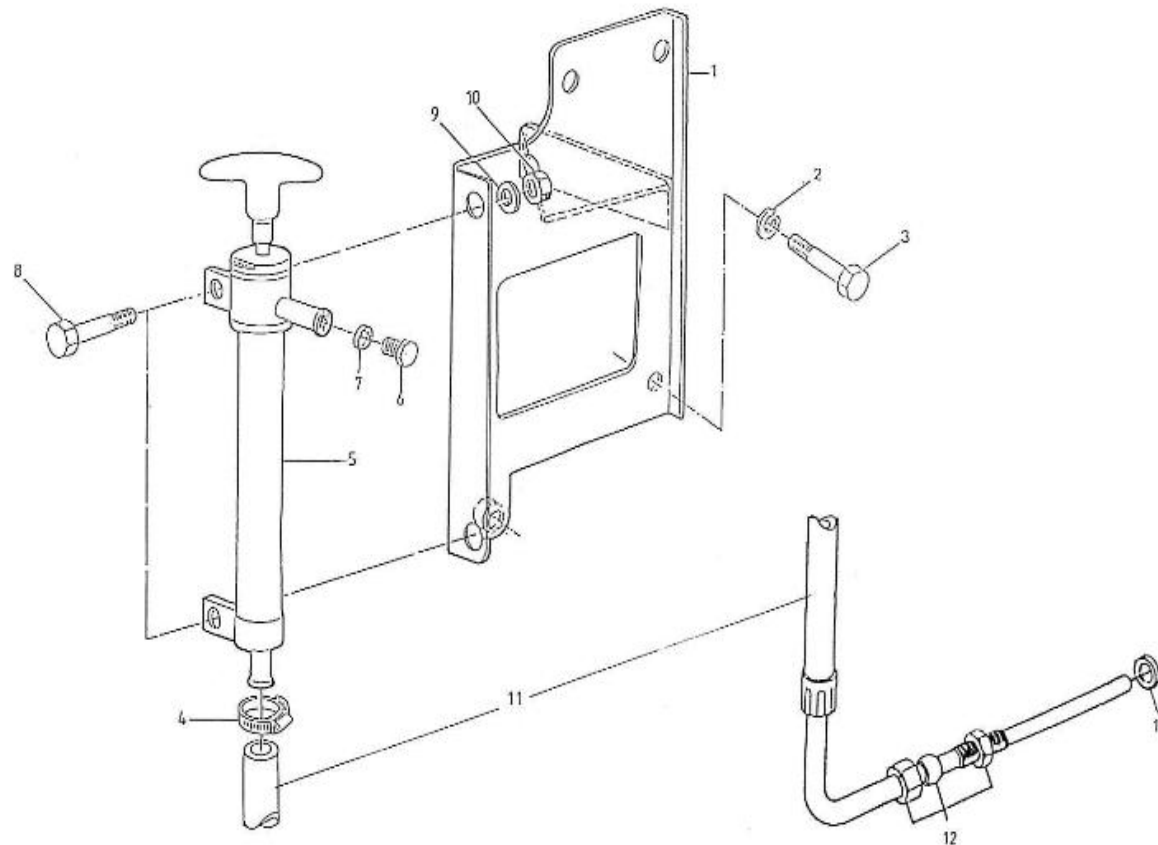

Brand: NanniDiesel

Model: Moteur 5.280HE

Version: Standard

Subassembly: Oil extraction pump

N.	Item	Description	Qty	Notes
1	970302677	SUPP.FUELFILTER-OILEXTR.4.190,	1	
2	970119138	WASHER,SPRING D 8 (TENDEUR)	3	
3	970301280	BOLT,HEX M 8X 90	2	
4	970439306	CLAMP (++)POUR DURITE ORIGINE REF HUILE MOTEUR)	2	
5	970439302	PUMP,OIL EXTRACTION	1	
6	970832061	BOLT	1	
7	970300288	GASKET,M8 (FIX TUYAU GRAISSAGE)	1	
8	970439910	BOLT,HEX M 6X 16 (+++FIX.SUPPORT AG ACC)	2	
9	970119149	WASHER, SPRING D 6 (Pour protection injecteur)	2	
10	970635460	NUT,M 6	2	
11	970307967	DRAIN OIL PIPE	1	
12	970310027	CONNECTION	1	
13	970300199	GASKET,RING D16	1	

V. 04/05/2012

Pag. 27/41