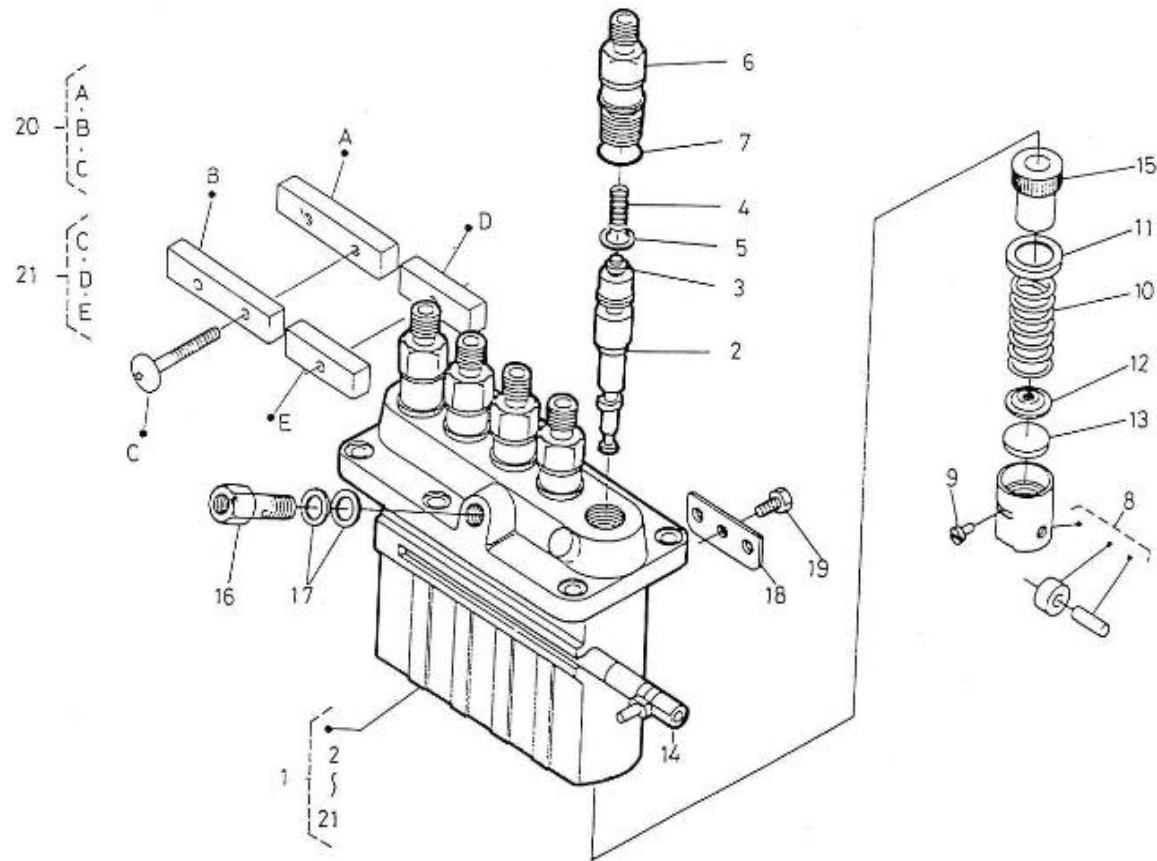

V. 04/05/2012

Pag. 17/41

Brand: NanniDiesel

Model: Moteur 5.280HE

Version: Standard

Subassembly: Injection pump component parts

N.	Item	Description	Qty	Notes
1	970307945	ASSY PUMP,INJECTION	1	
2	970307947	ASSY PLUNGER	5	
3	970307948	VALVE,DELIVERY.	5	
4	970307949	SPRING,DELIV.VALVE	5	
5	970303971	GASKET,RING	5	
6	970307372	HOLDER,DELIV.VALVE	5	
7	970307822	O RING	5	
8	970303985	TAPPET,INJ.PUMP CPL.	5	
9	970307374	PIN,TAPPET GUIDE	5	
10	970303982	SPRING,PLUNGER	5	
11	970303981	SEAT,SPRING -UPPER-	5	
12	970307752	SEAT,SPRING	5	
13	970307753	SHIM	5	
14	970307754	RACK,CONTROL	1	
15	970303980	SLEEVE,CONTROL	5	
16	970302107	SCREW,INJ.PUMP	1	
17	970302108	GASKET,RING INJ.PUMP	2	
18	970303968	PLATE,ADJUSTING	4	
19	970303969	BOLT	4	
20	970307756	ASSY PLATE,LOCK	1	
21	970307373	ASSY LOCK PLATE	1	