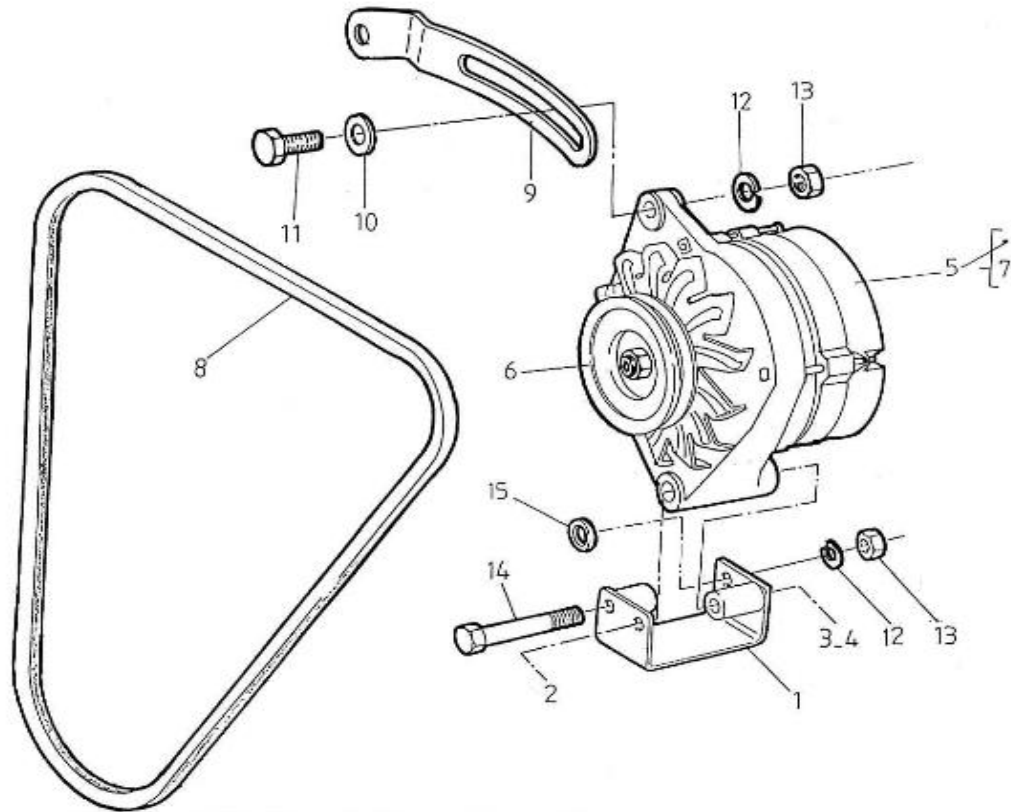

V. 04/05/2012

Pag. 29/41

Brand: NanniDiesel

Model: Moteur 5.280HE

Version: Standard

Subassembly: Alternator Assy.Std.

N.	Item	Description	Qty	Notes
1	970307438	SUPPORT,ALTERNATOR	1	
2	970307531	BOLT	1	
3	970039794	WASHER	1	
4	970307532	NUT (+++FIX. TOURTEAU SUR INVERSEUR)	1	
5	970307522	ALTERNATOR,14V-60A	1	
6	970307521	PULLEY	1	
7	970307533	REGULATOR,ALTERNATOR	1	
8	970301448	V-BELT,SPA 1120 LW	1	
9	970307437	TIGHTENER,V-BELT	1	
10	970304050	WASHER	1	
11	970024016	BOLT,HEX M 8X 40 (+++ FIX . PTO)	1	
12	970119138	WASHER,SPRING D 8 (TENDEUR)	2	
13	970027322	NUT,M 8 (++ECROU FIL DEMARREUR)	2	
14	970607384	BOLT,HEX M 8X 110	1	
15	970307750	SPACER	1	