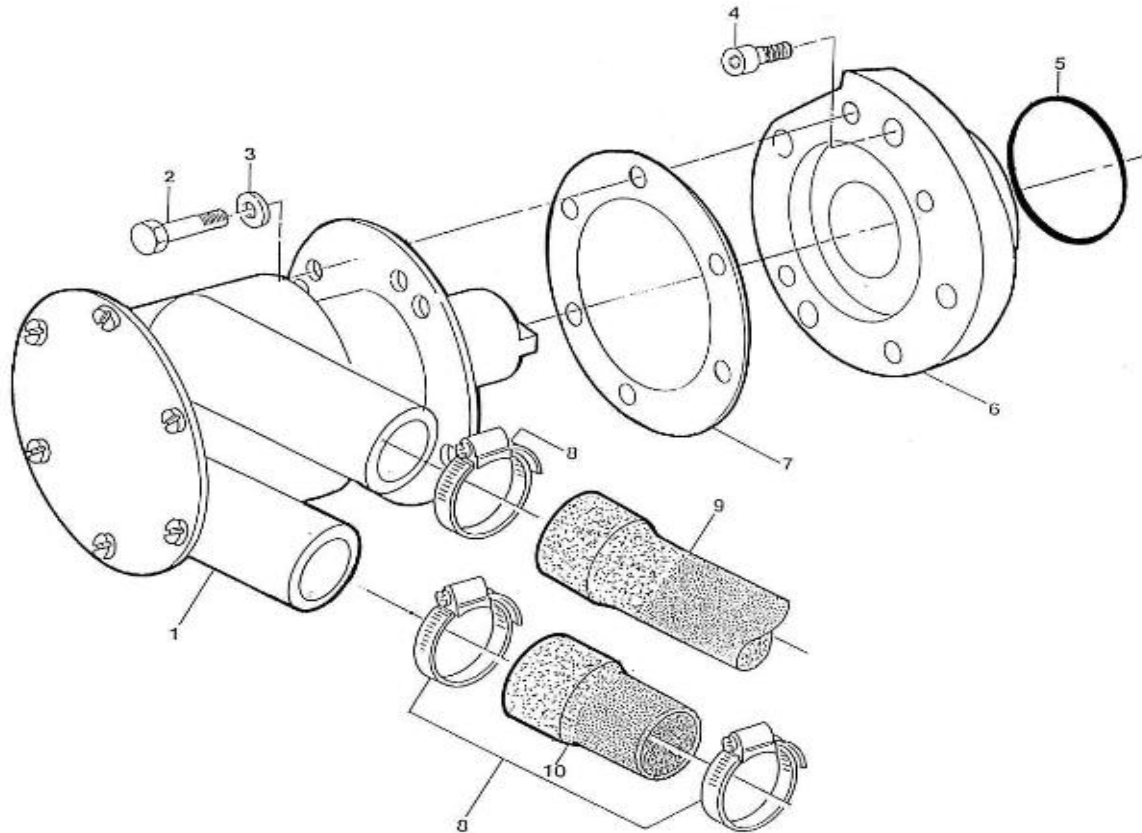

V. 04/05/2012

Pag. 24/41

Brand: NanniDiesel

Model: Moteur 5.280HE

Version: Standard

Subassembly: Seawater pump Ass

N.	Item	Description	Qty	Notes
1	970307474	PUMP,WATER	1	
2	970644006	BOLT,HEX M 6X 20 (++FIX TENDEUR)	4	
3	970609602	WASHER,CORRUGATED D 6 (ROND GRAISSEE SERRAGE	4	
4	970164026	BOLT,SOCK M 6X 16	4	
5	970154025	O-RING,28,17X3,53	1	
6	970302649	FLANGE,WATER PUMP 6.280HE	1	
7	970302683	GASKET,WATER PUMP	1	
8	970300922	CLAMP,HOSE 26-38 (FOURNITURE POMPE ATTELEE)	3	
9	970307424	HOSE (+++RECOUPER+++)	1	
10	970307423	HOSE	1	