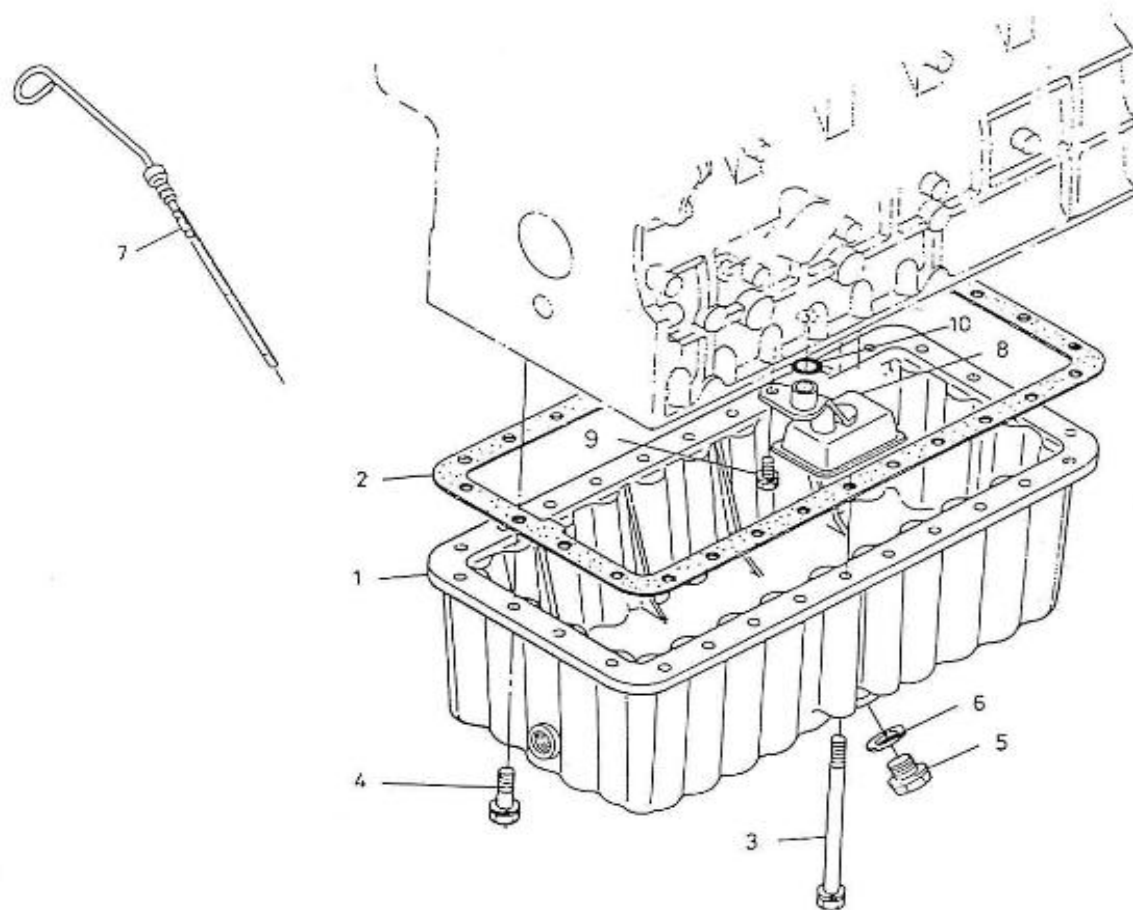

Brand: NanniDiesel

Model: Moteur 5.280HE

Version: Standard

Subassembly: Oil pan

N.	Item	Description	Qty	Notes
1	970307973	PAN,OIL	1	
2	970307904	GASKET,OIL PAN NA	1	
3	970307905	BOLT	3	
4	970307906	BOLT	26	
5	970307907	PLUG,DRAIN	1	
6	970307489	GASKET	1	
7	970307780	GAUGE,OIL	1	
8	970307908	FILTER,OIL 1	1	
9	970313311	BOLT	1	
10	970307909	O RING	1	

V. 04/05/2012

Pag. 5/41