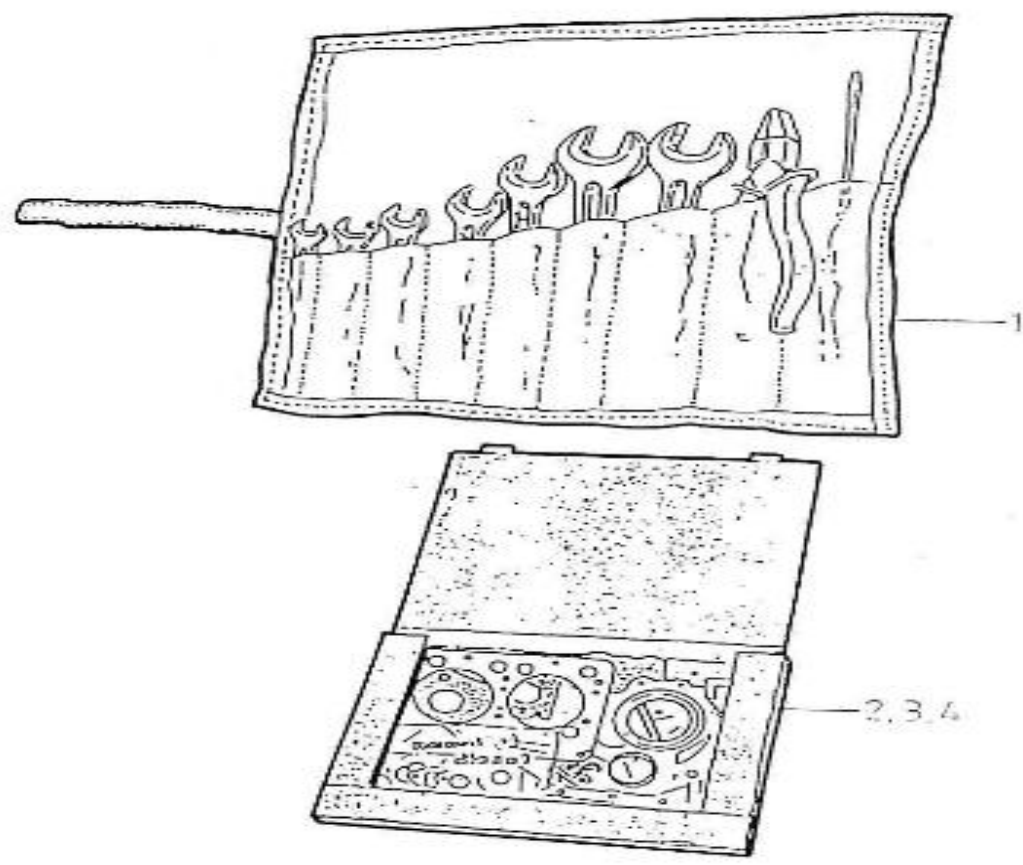

Brand: NanniDiesel
Model: Moteur 5.280HE
Version: Standard
Subassembly: Tools gasket set

N.	Item	Description	Qty	Notes
1	970609901	KIT,TOOLS	1	
2	970307777	GASKET SET	1	
3	970307778	GASKET SET	1	
4	970302130	SET,GASKET MARINE 4.190	1	

V. 04/05/2012

Pag. 38/41