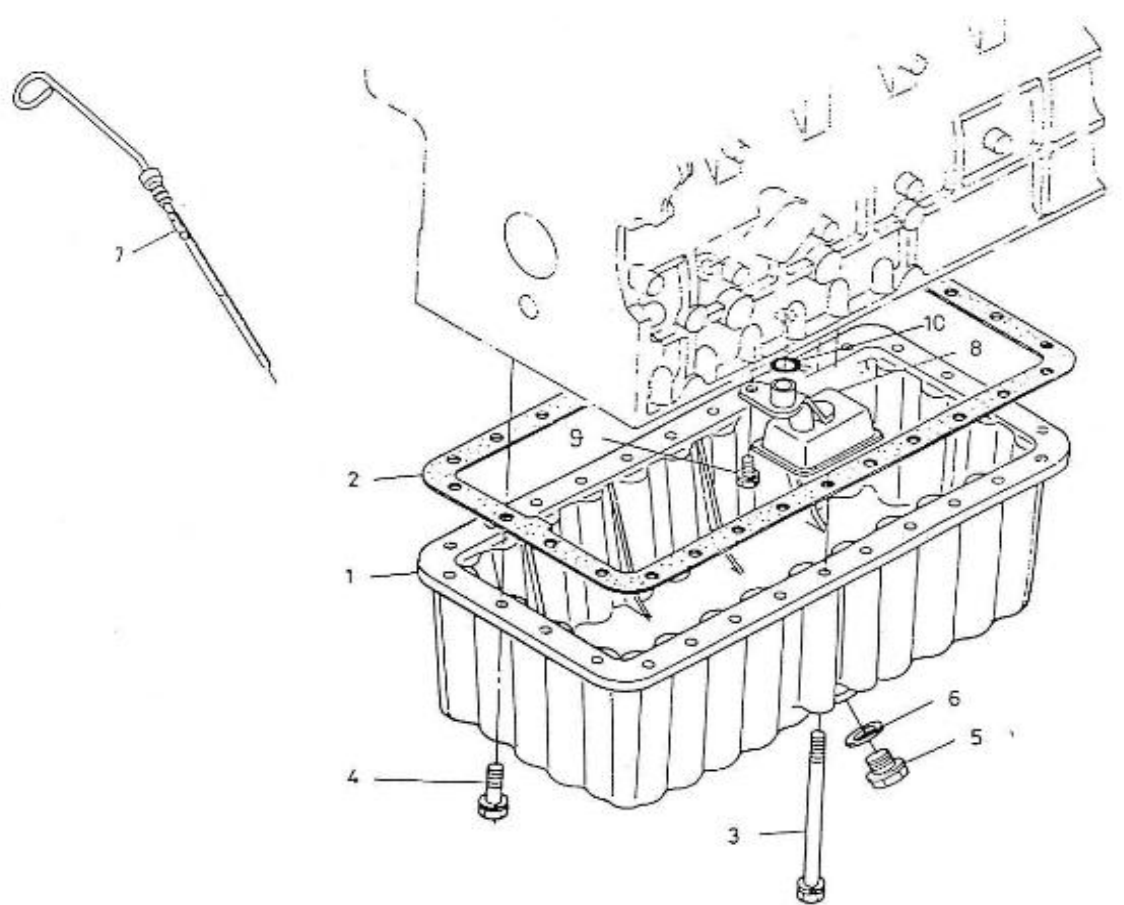

V. 04/05/2012

Pag. 3/41

Brand: NanniDiesel

Model: Moteur 5.280HE

Version: Standard

Subassembly: Oil pan

N.	Item	Description	Qty	Notes
1	970307903	PAN,OIL	1	
2	970307904	GASKET,OIL PAN NA	1	
3	970307905	BOLT	3	
4	970307906	BOLT	26	
5	970307907	PLUG,DRAIN	1	
6	970307489	GASKET	1	
7	970307780	GAUGE,OIL	1	
8	970307908	FILTER,OIL 1	1	
9	970313311	BOLT	1	
10	970307909	O RING	1	