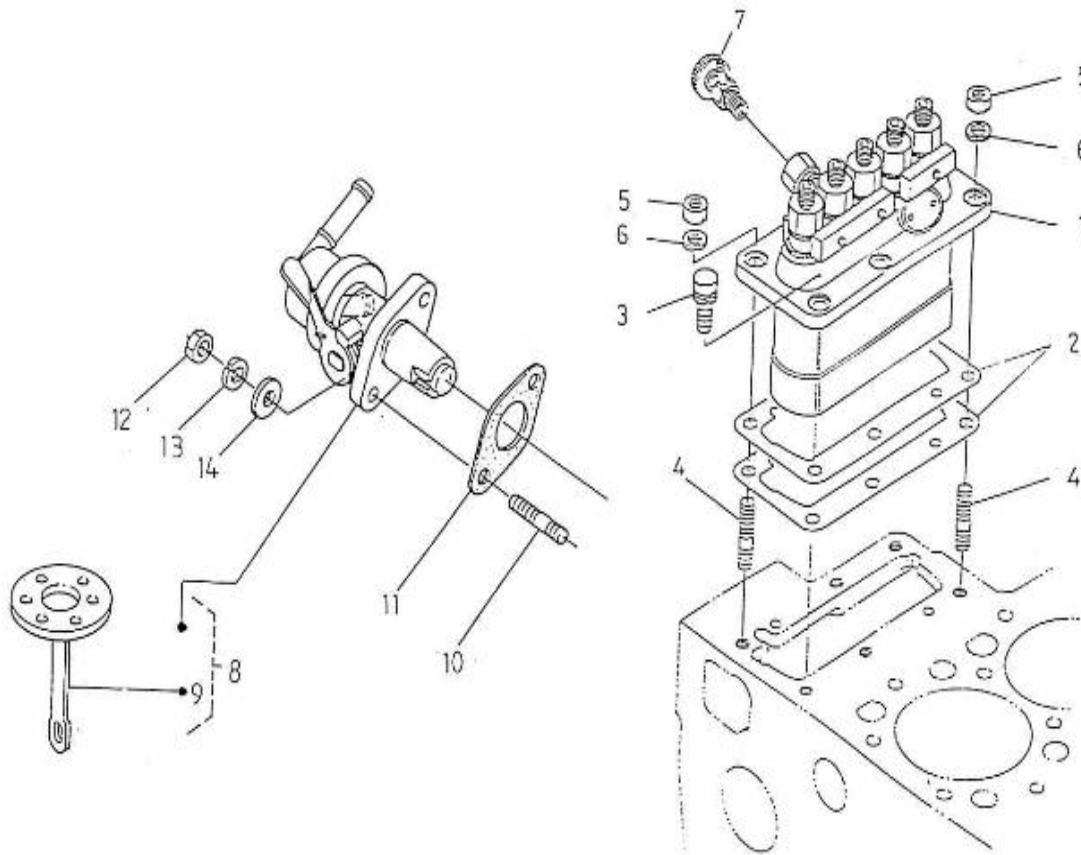

Brand: NanniDiesel

Model: Moteur 5.280HE

Version: Standard

Subassembly: Injection & Fuel pump

N.	Item	Description	Qty	Notes
1	970307945	ASSY PUMP,INJECTION	1	
2	970307946	SHIM,INJ.PUMP 0.30	2	
3	970492138	BOLT,M 8X 22	3	
4	970302088	STUD,M 8X 22	2	
5	970490903	NUT,M 8	2	
6	970490904	WASHER,SPRING D 8	2	
7	970307368	ASSY COCK,JET START	1	
8	970307768	ASSY PUMP,FUEL	1	
9	970307110	COMP,DIAPHRAGM NA	1	
10	970492513	STUD, M 6X 16	2	
11	970492512	GASKET,FUEL PUMP	1	
12	970151133	NUT,M 6 (BEFORE N°KTE08070398)	2	
13	970119149	WASHER, SPRING D 6 (Pour protection injecteur)	2	
14	970141326	WASHER, PLAIN D6	2	

V. 04/05/2012

Pag. 15/41