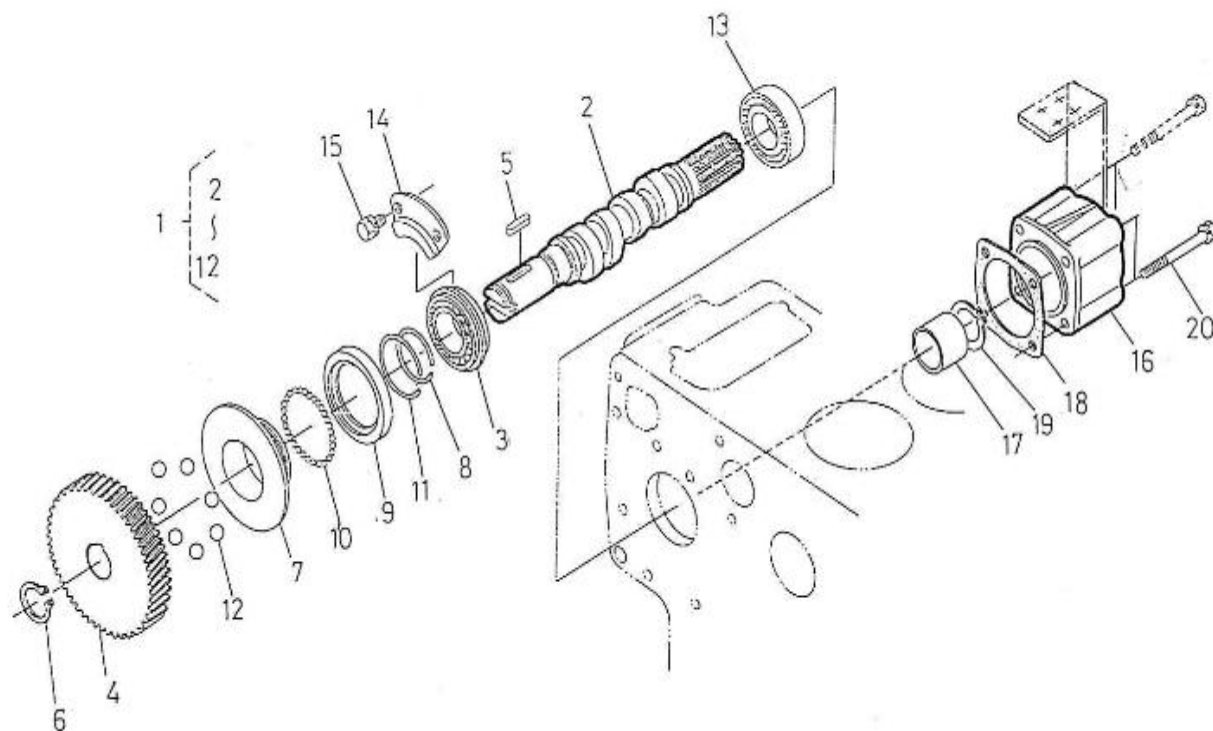

V. 04/05/2012

Pag. 13/41

Brand: NanniDiesel

Model: Moteur 5.280HE

Version: Standard

Subassembly: Camshaft fuel

N.	Item	Description	Qty	Notes
1	970307939	CAMSHAFT,FUEL CPL.	1	
2	970307940	CAMSHAFT,FUEL	1	
3	970312500	BEARING, BALL	1	
4	970307351	GEAR,INJECTION PUMP	1	
5	970312501	KEY, FEATHER	1	
6	970302097	CIR-CLIP,EXTERNAL (←=4F9999)	1	
7	970307352	SLEEVE,GOVERNOR	1	
8	970302099	CIR-CLIP,GOVERNOR SLEEVE	1	
9	970303929	CASE,GOVERNOR BALL	1	
10	970492130	BEARING,BALL FUEL CAMSHAFT	39	
11	970302100	CIR-CLIP,GOVERNOR BALL CASE	1	
12	970303930	BEARING,BALL	7	
13	970302105	BEARING,CASE	1	
14	970302106	STOPPER,FUEL CAMSHAFT	1	
15	970313311	BOLT	2	
16	970307941	COVER,FUEL CAMSHAFT	1	
17	970302932	PAN,OIL 6.280	1	
18	970310513	GASKET	1	
19	970312517	CIR CLIP , EXTERNAL	1	
20	970307353	BOLT	2	