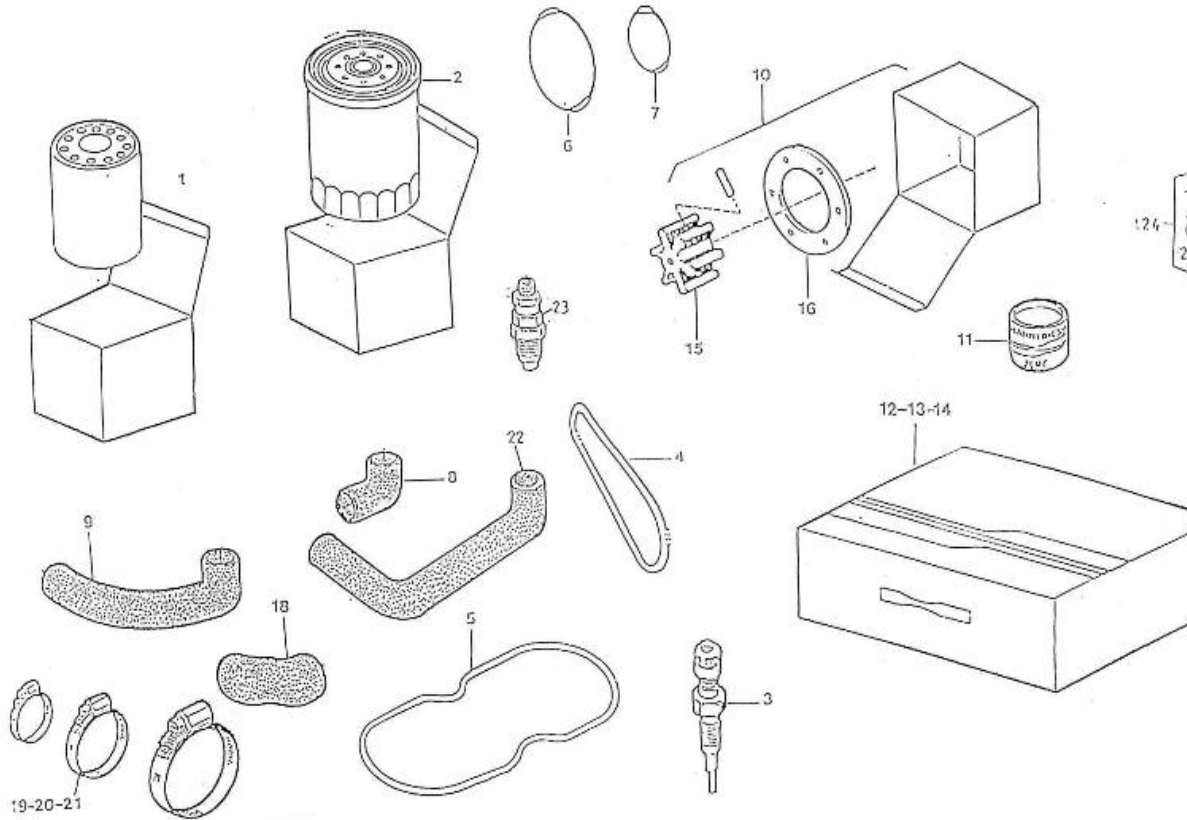

V. 04/05/2012

Pag. 39/41

Brand: NanniDiesel

Model: Moteur 5.280HE

Version: Standard

Subassembly: Spare parts kit

N.	Item	Description	Qty	Notes
1	970622350	FILTER,FUEL	1	
2	970603003	FILTER,ELEMENT OIL 4.180/90	1	
3	970307393	GLOW PLUG	1	
4	970301448	V-BELT,SPA 1120 LW	1	
5	970307917	GASKET,HEAD COVER	1	
6	970301719	O-RING,68,00X4,00	2	
7	970154025	O-RING,28,17X3,53	1	
8	970301713	HOSE,ELBOW COVER HEATEX.4.190 (+++RETOUR MAG -	1	
9	970301718	HOSE,WATER RETURN D32-34	1	
10	970307475	REPAIR KIT	1	
11	970301521	PAINT,NANNI BLUE 125CC	1	
12	970310008	CASE	1	
13	970301347	INSERT,CASE	1	
14	970301348	INSERT,CASE BOTTOM	1	
15	970544310	IMPELLER,WATER PUMP F 7B-803	1	
16	970301670	GASKET	1	
17	970856011	BULB 12V-2W	1	
18	970301714	HOSE,D32 COVER THERMO.4.190	1	
19	970604526	CLAMP,HOSE 22-32 (COTE ECHANGEUR)	2	
20	970300922	CLAMP,HOSE 26-38 (FOURNITURE POMPE ATTELEE)	2	
21	970604533	CLAMP,HOSE 32-44 (QUANTITE 8 R.P. 4 LE 19/06/2008)	1	
22	970307424	HOSE (+++RECOUPER+++)	1	
23	970307760	KIT,NOZZLE HOLDER	1	
24	970307781	MAINTENANCE KIT	1	