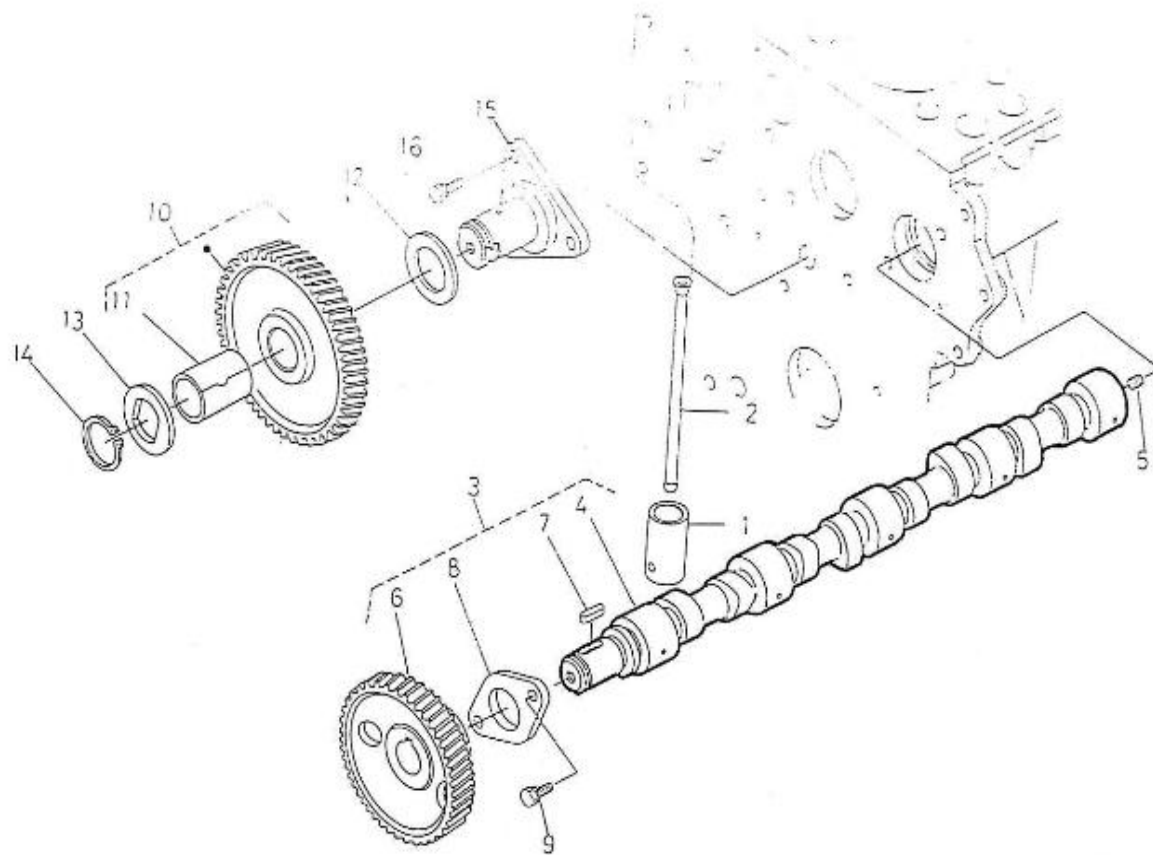

V. 04/05/2012

Pag. 8/41

Brand: NanniDiesel

Model: Moteur 5.280HE

Version: Standard

Subassembly: Camshaft

N.	Item	Description	Qty	Notes
1	970307317	TAPPET (<=9MZ999)	10	
2	970307318	ROD,PUSH	10	
3	970307922	ASSY CAMSHAFT	1	
4	970307923	CAMSHAFT	1	
5	970302043	SCREW,SET	1	
6	970307924	GEAR,CAMSHAFT	1	
7	970301966	KEY,FEATHER (N4.40 <= N*KTF08040092)	1	
8	970302045	STOPPER,CAMSHAFT	1	
9	970491134	BOLT,M 8X 18	2	
10	970307925	COMP.GEAR,IDLE	1	
11	970307926	BUSH,IDLE GEAR	1	
12	970307927	COLLAR	1	
13	970307928	COLLAR	1	
14	970307929	CIR-CLIP,EXTERNAL	1	
15	970307930	SHAFT,IDLE GEAR	1	
16	970491134	BOLT,M 8X 18	3	