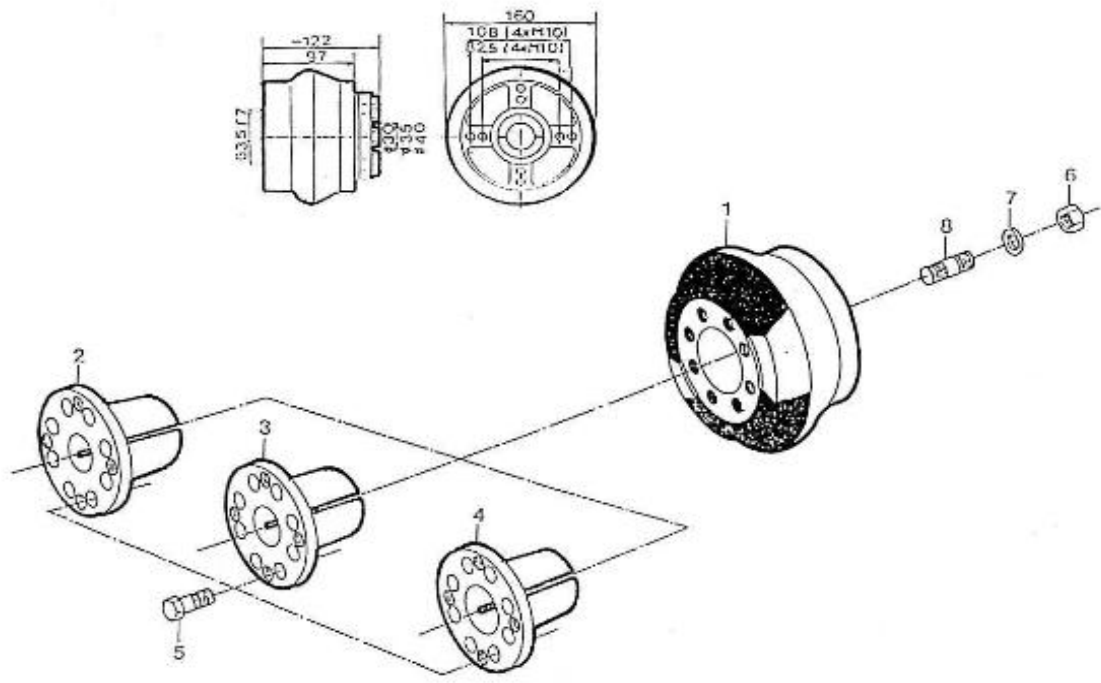

V. 04/05/2012

Pag. 40/41

Brand: NanniDiesel

Model: Moteur 5.280HE

Version: Standard

Subassembly: Shaft coupling

N.	Item	Description	Qty	Notes
1	970301100	FLEXIBLE COUPLING 5 P	1	
2	970301106	CONE,CLAMPING 5 D30	1	
3	970301107	CONE,CLAMPING 4 D35	1	
4	970301108	"CONE,CLAMPING 5" 40"	1	
5	970409603	BOLT,HEX M 8X 25 (FIX SUP ALT)	8	
6	970119143	NUT, M10	4	
7	970119136	WASHER,SPRING D10 (POUR INVERSEUR)	4	
8	970621020	STUD,M10X 22	4	
9	970301106	CONE,CLAMPING 5 D30	1	
10	970301454	CONE,CLAMPING	1	
11	970301455	CONE CLAMPLING 5P D40	1	