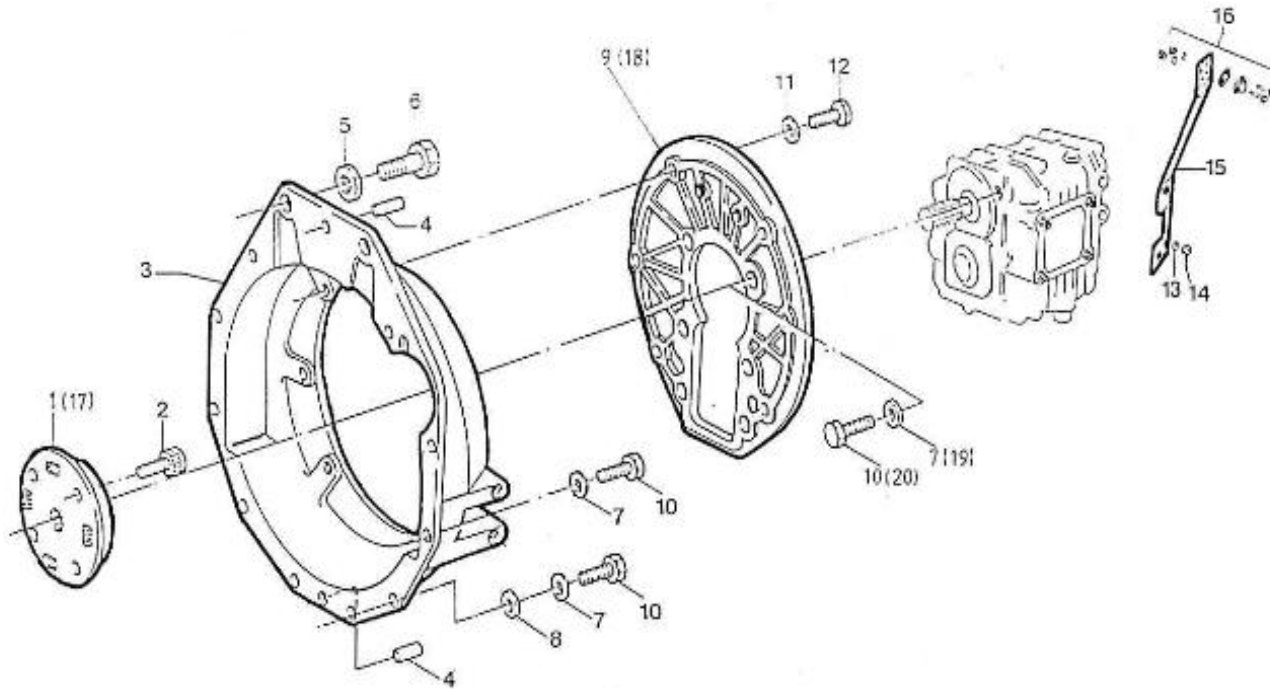

Brand: NanniDiesel

Model: Moteur 5.280HE

Version: Standard

Subassembly: Flywheel housing

N.	Item	Description	Qty	Notes
1	970776350	DAMPERPLATE	1	
2	970119147	BOLT, SOCK M 6X12 (++)LOCTITE 243 (BLEU) MONTAGE	8	
3	970301628	HOUSING,FLYWHEEL 4.190	1	
4	970302149	PIN,CYLINDRICAL D10X 20	2	
5	970647606	WASHER,CORRUGATED D12 (POUR POULIE DP 240	2	
6	970301736	BOLT,HEX M12X1,25X 30 (++) FIX . SUPPORT)	2	
7	970119139	WASHER,CORRUGATED D8 (DONT 3 PTO)	16	
8	970119138	WASHER,SPRING D 8 (TENDEUR)	2	
9	970301709	PLATE,ADAPTOR HBW50-100-150	1	
10	970119141	BOLT,HEX M8X 20 (++)FIX. SUPPORT COLLIER SUR	16	
11	970119137	WASHER,CORRUGATED D10	6	
12	970635508	BOLT,HEX M10X 25 (A DEFINIR)	6	
13	970119139	WASHER,CORRUGATED D8 (DONT 3 PTO)	2	
14	970027322	NUT,M 8 (++)ECROU FIL DEMARREUR)	2	
15	970300373	SUPPORT,CONTROL HBW	1	
16	970835020	CLAMP	1	
17	970776650	DAMPERPLATE	1	
18	970302342	PLATE,ADAPTOR -HBW250-	1	
19	970119137	WASHER,CORRUGATED D10	6	
20	970635508	BOLT,HEX M10X 25 (A DEFINIR)	6	

V. 04/05/2012

Pag. 36/41