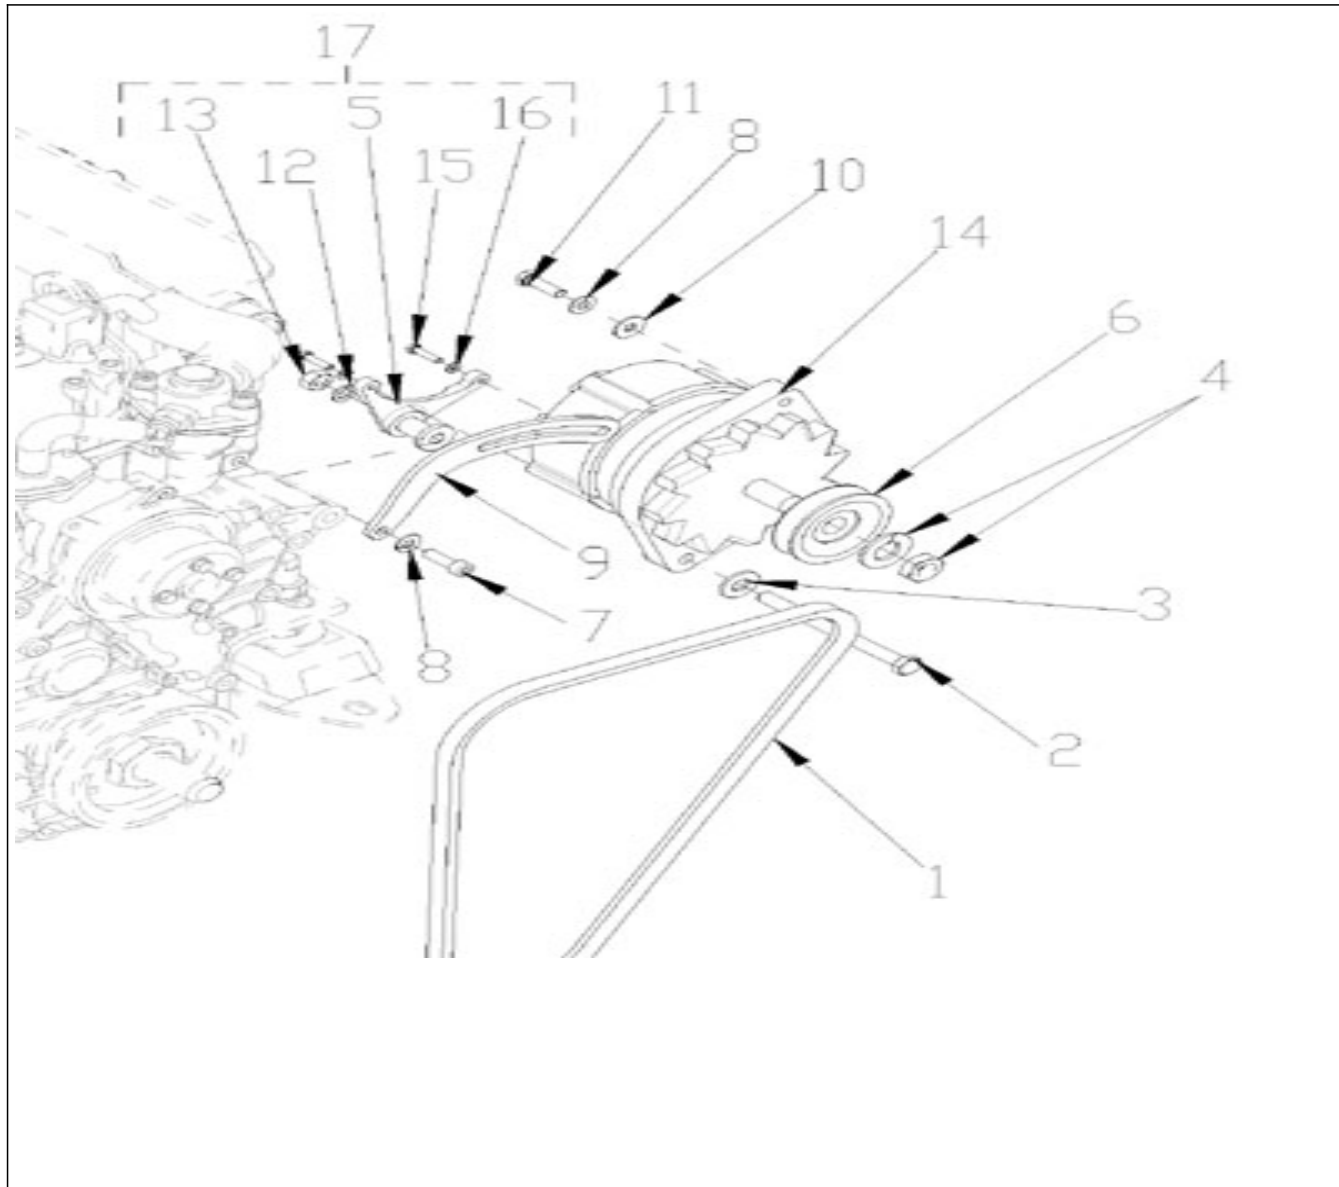

Brand: NanniDiesel

Model: Moteur 5.280HE

Version: Standard

Subassembly: Alternator Assy.Std.

N.	Item	Description	Qty	Notes
0	48201171	ALTERNATOR	1	
1	48108133	V-BELT	1	
2	39160668	BOLT (+++ FIX . ALTERNATEUR)	1	
3	970119135	WASHER,PLAIN D10 (DONT DEUX POUR CALAGE GALET	1	
4	970312833	KIT FIXATION ALT	1	
5	48201173	ALTERNATOR	1	
6	95312305	PULLEY	1	
7	970300193	BOLT,HEX M 8X 70 (+++FIX TENDEUR)	1	
8	970119138	WASHER,SPRING D 8 (TENDEUR)	2	
9	95203077	TIGHTNER	1	
10	970304050	WASHER	1	
11	970409603	BOLT,HEX M 8X 25 (FIX SUP ALT)	1	
12	970119136	WASHER,SPRING D10 (POUR INVERSEUR)	1	
13	970119143	NUT, M10	1	
15	39160109	BOLT	2	
16	970300318	WASHER,SPRING D 5	2	

V. 04/05/2012

Pag. 31/41