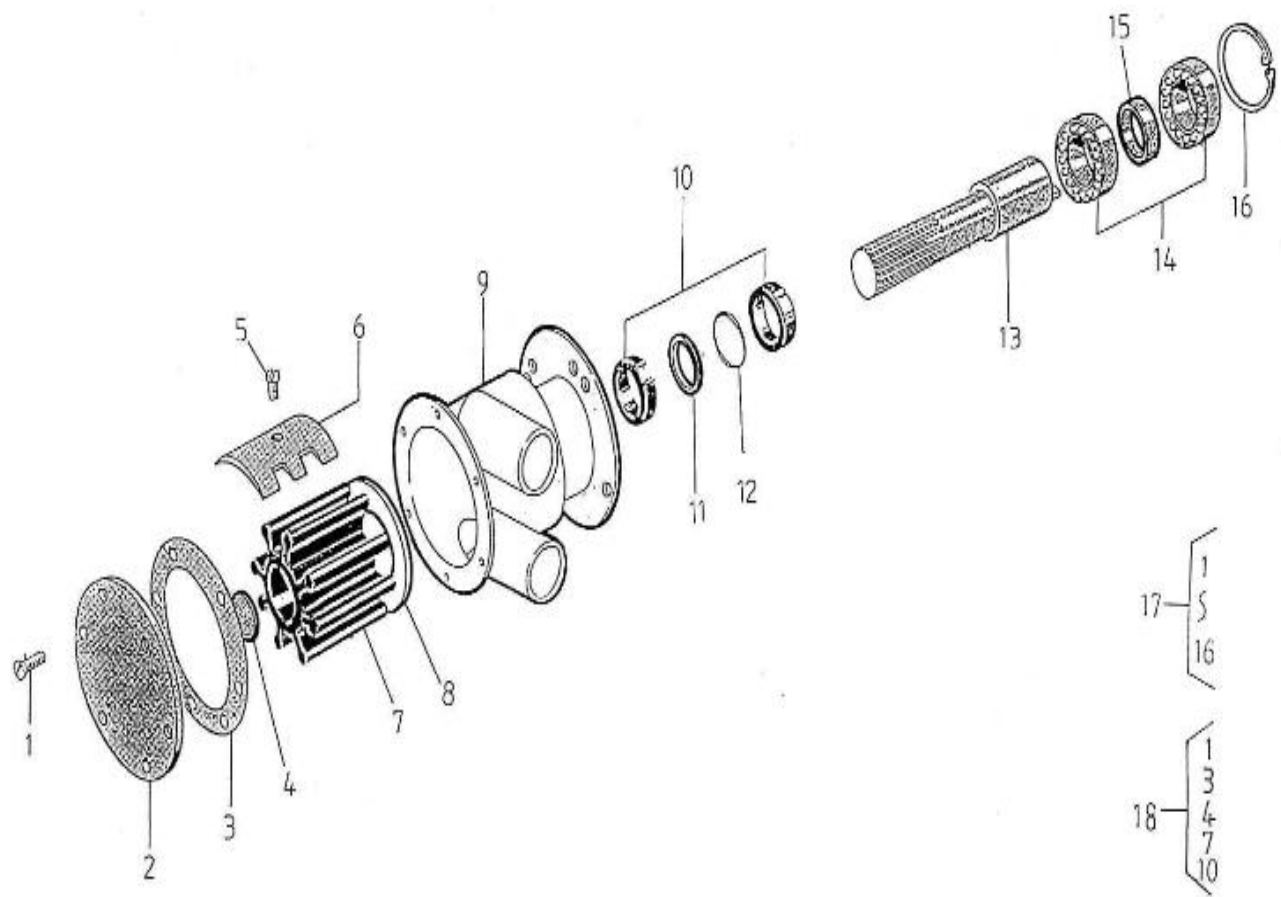

V. 04/05/2012

Pag. 25/41

Brand: NanniDiesel

Model: Moteur 5.280HE

Version: Standard

Subassembly: Sea water pump

N.	Item	Description	Qty	Notes
1	970307476	BOLT	6	
2	970301673	COVER	1	
3	970301670	GASKET	1	
4	970301671	GASKET	1	
5	970301676	SCREW,CAM WATER PUMP	1	
6	970307485	CAM,WATER PUMP	1	
7	970544310	IMPELLER,WATER PUMP F 7B-803	1	
8	970301677	WEAR PLATE	1	
9	970307474	PUMP,WATER	1	
10	970614516	O-RING SEAL	2	
11	970307478	SPACER	1	
12	970307479	SHIELD,OIL BREATHER	1	
13	970307484	PUMP SHAFT	1	
14	970307481	BEARING	2	
15	970307482	SPACER	1	
16	970307483	CIR-CLIP	1	
17	970307474	PUMP,WATER	1	
18	970307475	REPAIR KIT	1	