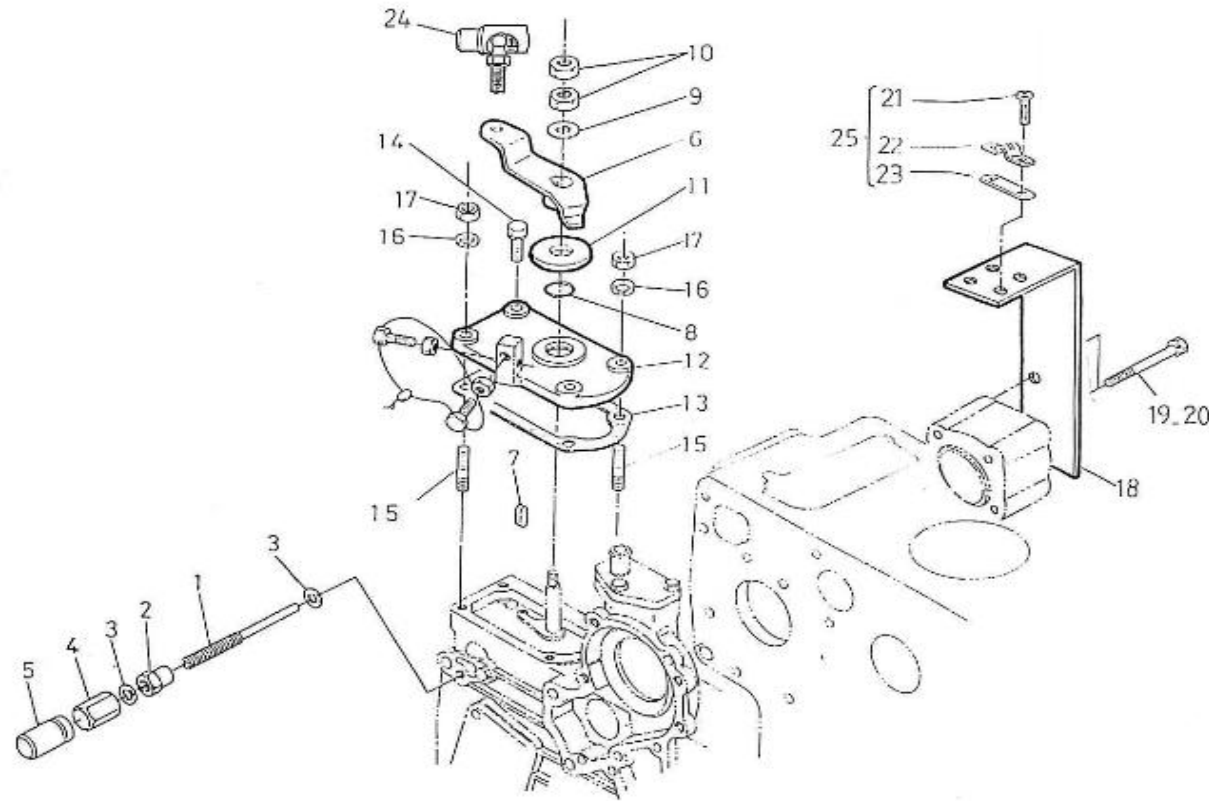

V. 04/05/2012

Pag. 9/41

Brand: NanniDiesel

Model: Moteur 5.280HE

Version: Standard

Subassembly: Speed control

N.	Item	Description	Qty	Notes
1	970302022	SCREW,ADJUSTING	1	
2	970140402	NUT	1	
3	970150403	RING,SEAL (=> N° XA0001 <= 3Z0001)	2	
4	970140504	NUT, CAP M8	1	
5	970302411	CAP,NUT	1	
6	970303912	LEVER,SPEED CONTROL	1	
7	970143118	KEY,FEATHER	1	
8	970302024	O-RING	1	
9	970302025	WASHER,PLAIN D 8	1	
10	970302026	NUT,M 8	2	
11	970302027	SPACER,GOVERNOR	1	
12	970302028	COVER,SPEED CONTROL 4.190	1	
13	970302029	GASKET,COVER SPEED CONTROL	1	
14	970491537	BOLT,M 6X 25	2	
15	970490224	STUD	2	
16	970119149	WASHER, SPRING D 6 (Pour protection injecteur)	2	
17	970151133	NUT,M 6 (BEFORE N°KTE08070398)	4	
18	970307403	SUPPORT,THROTTLE	1	
19	970300193	BOLT,HEX M 8X 70 (+++FIX TENDEUR)	2	
20	970119138	WASHER,SPRING D 8 (TENDEUR)	2	
21	970300317	BOLT,HEX M 5X 16	2	
22	QCC33010TF	THREADING COLLAR JACKET 33C	1	
23	970300316	PLATE,CLAMP	1	
24	970830124	JOINT	1	
25	970835020	CLAMP	1	