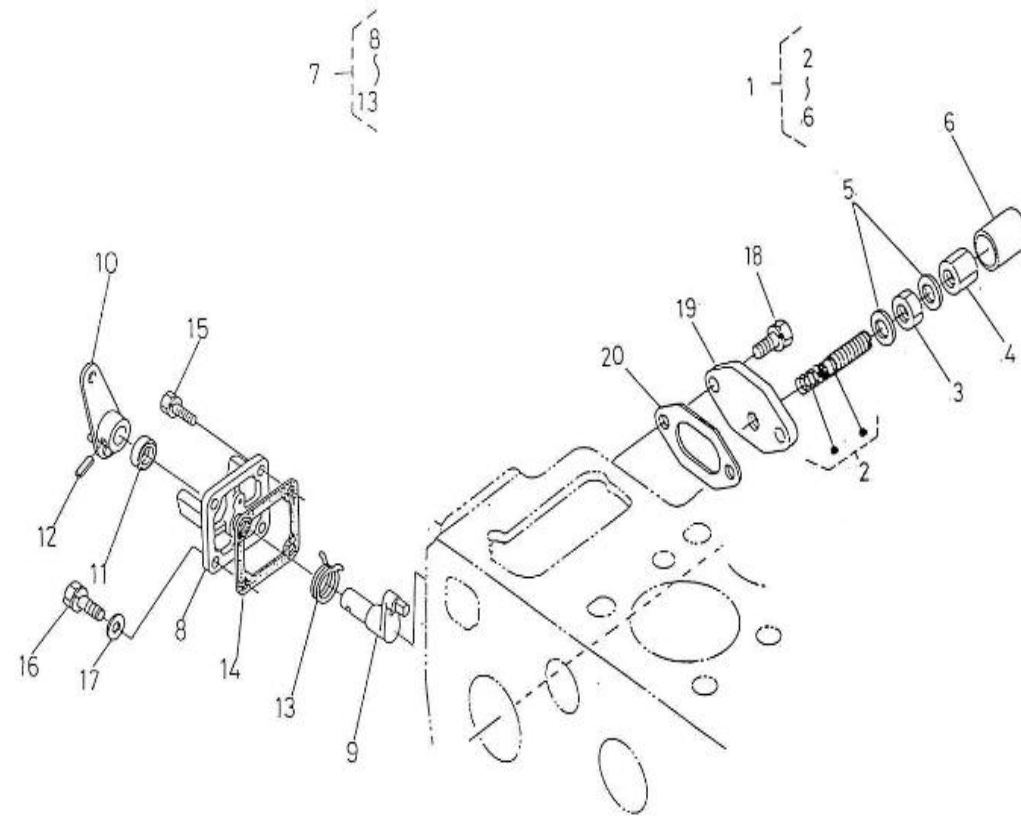

Brand: NanniDiesel

Model: Moteur 5.280HE

Version: Standard

Subassembly: Governor setting

N.	Item	Description	Qty	Notes
1	970307354	APPARATUS,IDLING	1	
2	970307356	ASSY BOLT,ADJUSTING	1	
3	970303906	NUT	1	
4	970307355	NUT,CAP	1	
5	970491131	WASHER,SEAL	2	
6	970302069	CAP	1	
7	970307942	ASSY LEVER,ENG.STOP	1	
8	970307943	COVER,INJECTION PUMP	1	
9	970307944	SHAFT,LEVER	1	
10	970307360	LEVER,ENGINE STOP	1	
11	970302861	SEAL,OIL	1	
12	970151130	PIN,SPRING RETAINER	1	
13	970307361	SPRING,RETURN	1	
14	970310448	GASKET,PUMP COVER NA	1	
15	970490119	BOLT,M 6X 18	2	
16	970141537	BOLT, M6X22	2	
17	970141326	WASHER, PLAIN D6	2	
18	970491117	BOLT,M 6X 16	2	
19	970302930	COVER	1	
20	970302931	GASKET	1	

V. 04/05/2012

Pag. 21/41