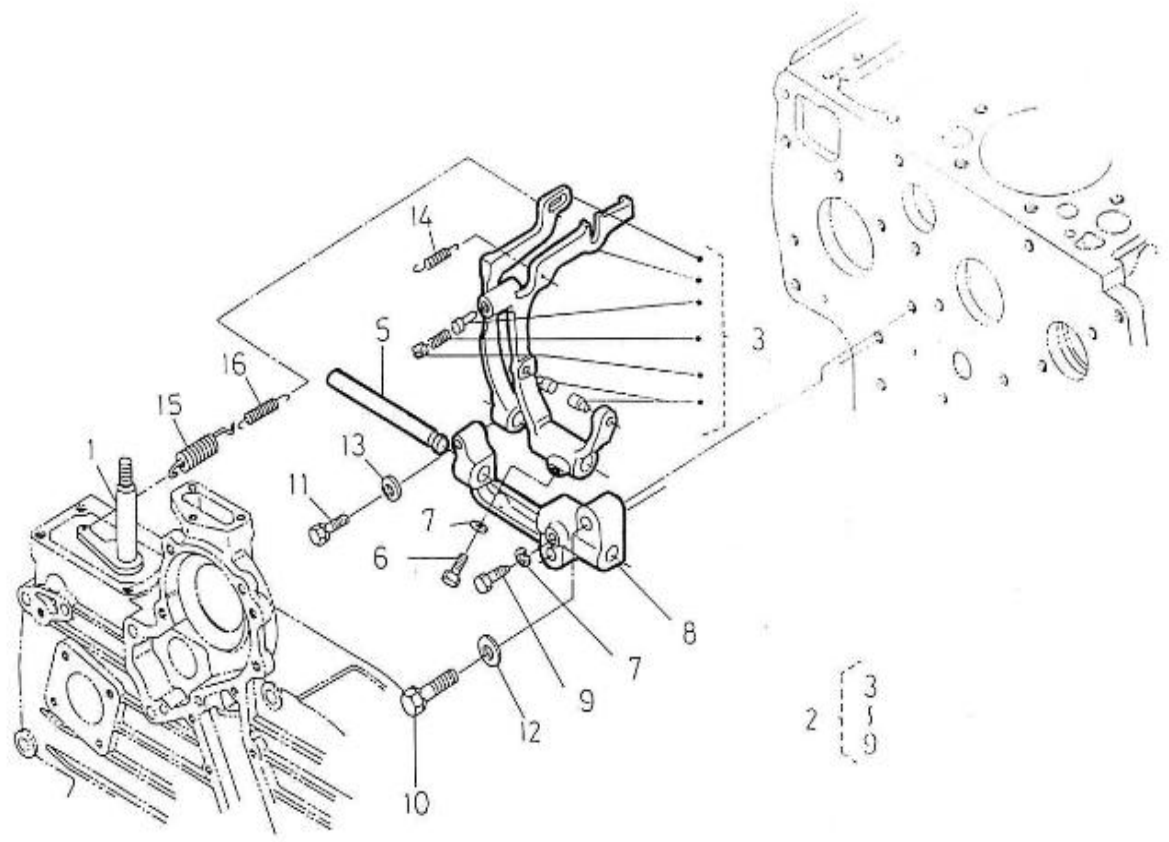

Brand: NanniDiesel
Model: Moteur 5.280HE
Version: Standard
Subassembly: Governor

N.	Item	Description	Qty	Notes
1	970302030	LEVER,GOVERNOR	1	
2	970307757	ASSY LEVER,FORK	1	
3	970307758	COMP.LEVER,FORK	1	
5	970302034	SHAFT,FORK LEVER	1	
6	970302035	BOLT	1	
7	970119149	WASHER, SPRING D 6 (Pour protection injecteur)	2	
8	970302036	SUPPORT,FORK LEVER	1	
9	970490520	BOLT	1	
10	970302037	BOLT,M 8X 32	2	
11	970491323	BOLT,M 6X 28	1	
12	970301933	WASHER,PLAIN D 8	2	
13	970141326	WASHER, PLAIN D6	1	
14	970303921	SPRING,START	1	
15	970307383	SPRING	1	
16	970307384	SPRING.GOVERNOR 2	1	

V. 04/05/2012

Pag. 22/41