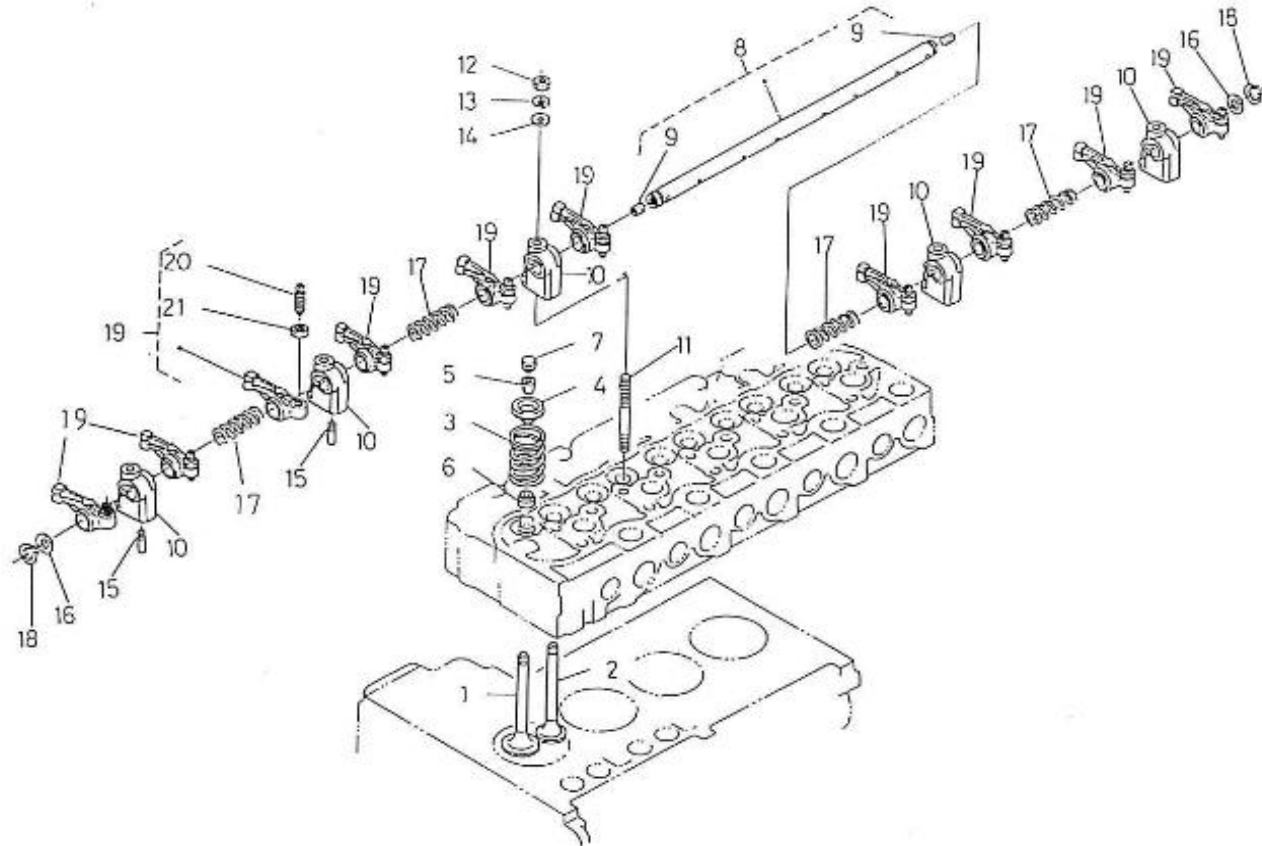

Brand: NanniDiesel

Model: Moteur 5.280HE

Version: Standard

Subassembly: Valves & Springs

N.	Item	Description	Qty	Notes
1	970307772	VALVE,INLET	5	
2	970307400	VALVE,EXHAUST	5	
3	970302005	SPRING,VALVE	10	
4	970302006	RETAINER,VALVE SPRING	10	
5	970302007	COLLET,VALVE SPRING	10	
6	970302008	SEAL,VALVE STEM	10	
7	970302009	CAP,VALVE	10	
8	970307774	ROCKER ARM AXLE	1	
9	970313711	SCREW,SET	2	
10	970302012	BRACKET,ROCKER ARM	5	
11	970302013	STUD	5	
12	970490903	NUT,M 8	5	
13	970490904	WASHER,SPRING D 8	5	
14	970301933	WASHER,PLAIN D 8	5	
15	970302014	SCREW,SET	1	
16	970302015	WASHER	2	
17	970302016	SPRING,ROCKER ARM	4	
18	970302017	CIR-CLIP,EXTERNAL	2	
19	970307402	ASSY ROCKER ARM	10	
20	970302019	SCREW,ADJUSTING	10	
21	970302021	NUT	10	

V. 04/05/2012

Pag. 8/41