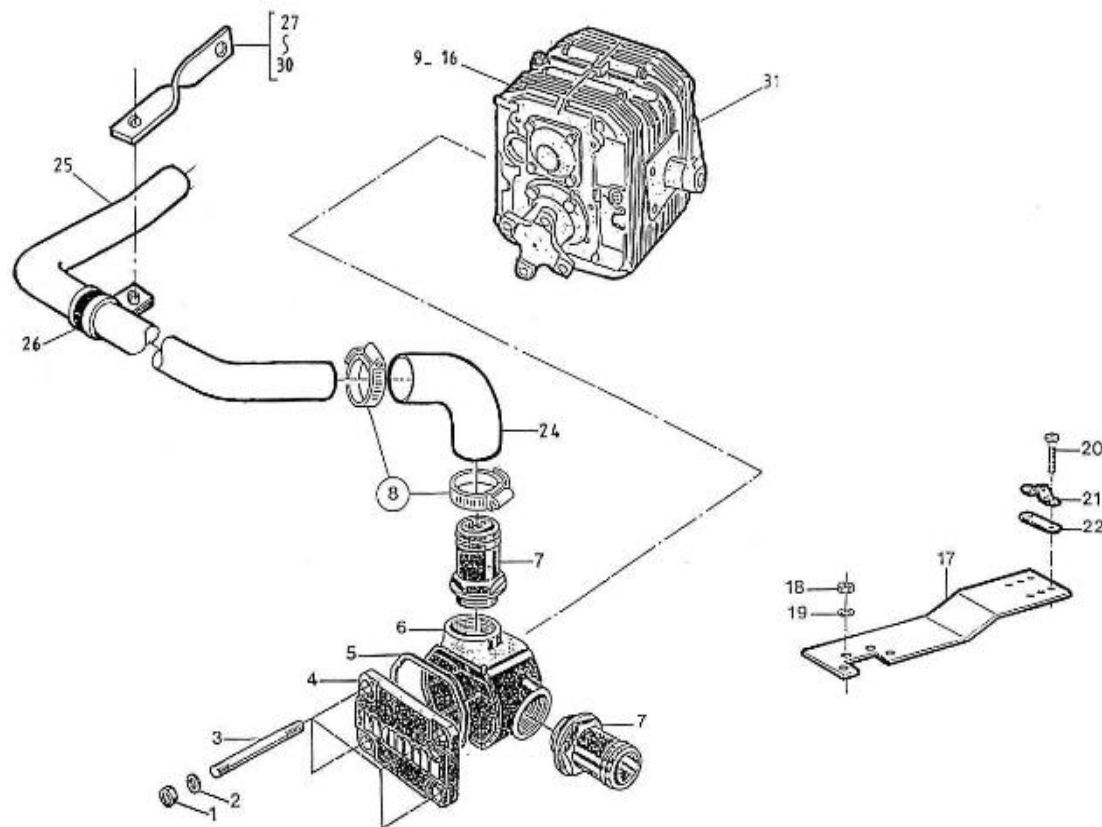

Brand: NanniDiesel

Model: Moteur 5.280HE

Version: Standard

Subassembly: Reversing gear

N.	Item	Description	Qty	Notes
1	970027322	NUT,M 8 (++ECROU FIL DEMARREUR)	4	
2	970119139	WASHER,CORRUGATED D8 (DONT 3 PTO)	4	
3	970304053	STUD	4	
4	970632006	COVER,OIL COOLER HBW250	1	
5	970632002	GASKET,OIL COOLER HBW250	1	
6	970574550	HOUSING,OIL COOLER 4.240-5.300	1	
7	970892303	SOCKET,HOSE	2	
8	970300922	CLAMP,HOSE 26-38 (FOURNITURE POMPE ATTELEE)	2	
11	970777110	GEARBOX	1	
12	970777115	GEARBOX	1	
13	970776343	GEARBOX	1	
14	970776342	GEARBOX	1	
17	970300373	SUPPORT,CONTROL HBW	1	
18	970027322	NUT,M 8 (++ECROU FIL DEMARREUR)	2	
19	970119139	WASHER,CORRUGATED D8 (DONT 3 PTO)	2	
20	970300317	BOLT,HEX M 5X 16	2	
21	QCC33010TF	THREADING COLLAR JACKET 33C	1	
22	970300316	PLATE,CLAMP	1	
23	970835020	CLAMP	1	
24	970302630	HOSE	1	
25	970307509	PIPE	1	
26	970304071	CLAMP	1	
27	970439910	BOLT,HEX M 6X 16 (+++FIX.SUPPORT AG ACC)	1	
28	970635460	NUT,M 6	1	
29	970302233	SUPPORT,PIPE CLAMP	1	
30	970119149	WASHER, SPRING D 6 (Pour protection injecteur)	1	
31	970830123	STRAP	1	

V. 04/05/2012

Pag. 37/41