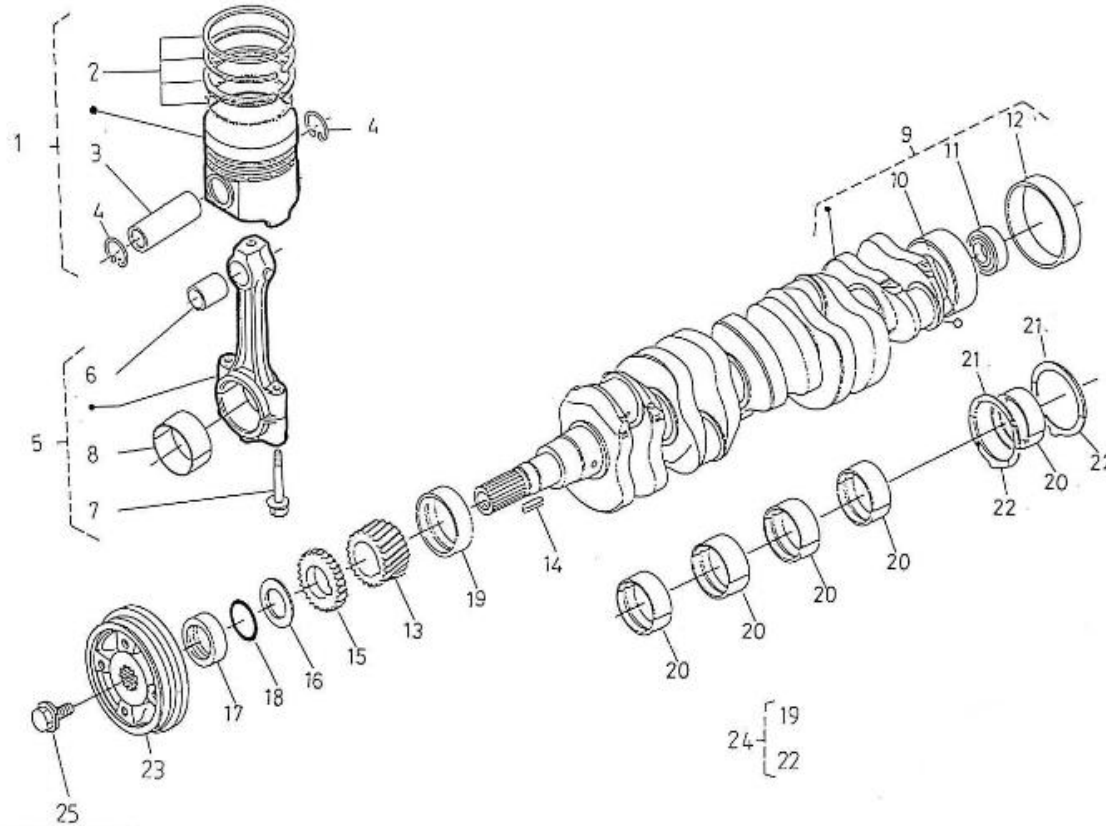

V. 04/05/2012

Pag. 10/41

Brand: NanniDiesel

Model: Moteur 5.280HE

Version: Standard

Subassembly: Crankshaft pistons

N.	Item	Description	Qty	Notes
1	970307328	PISTON 05 (<=301594)	5	
1	970307528	PISTON	5	
2	970307329	ASSY RING,PISTON (N4.50 <= N° KTH08040182)	5	
2	970307330	ASSY RING,PISTON 05 (N4.50 <= N° KTH08040182)	5	
3	970307331	PIN,PISTON	5	
4	970307332	CLIP,PISTON PIN (N4.50 <= N° KTH08040182)	5	
5	970307333	ASSY ROD,CONNECTING (>=9MZ999)	5	
6	970307334	BUSH,PISTON PIN	5	
7	970301934	BOLT,CONN.ROD	10	
8	970307335	METAL,CRANK PIN (>=9MZ999)	5	
8	970307336	METAL,CRANK PIN 02	5	
8	970307337	METAL,CRANK PIN 04	5	
9	970307931	COMP,CRANKSHAFT	1	
10	970302897	BEARING,BALL	5	
11	970307932	BEARING,BALL(RADIAL)	1	
12	970307933	SLEEVE,CRANKSHAFT	1	
13	970302984	GEAR,CRANKSHAFT	1	
14	970302985	KEY,FEATHER	1	
15	970307934	GEAR,OIL PUMP DRIVE	1	
16	970302987	SLINGER,OIL	1	
17	970307936	COLLAR,CRANK SHAFT	1	
18	970301969	O-RING	1	
19	970301972	METAL,CRANKSHAFT 1	1	
19	970302406	METAL,CRANKSHAFT 1 +0,2	1	
19	970307341	METAL,C/SHAFT 1 04	1	
20	970307343	METAL,C/SHAFT 2 02	5	
20	970307944	SHAFT,LEVER	5	
20	970301973	METAL,CRANKSHAFT 2	5	
21	970301974	METAL,SIDE 1	2	
21	970307345	METAL,SIDE 1-02	2	
21	970307946	SHIM,INJ.PUMP 0.30	2	
22	970307937	METAL,SIDE 2-02	2	
22	970307938	METAL,SIDE 2-04	2	
22	970301975	METAL,SIDE 2	2	
23	970307769	PULLEY,FAN DRIVE	1	
24	970301972	METAL,CRANKSHAFT 1	1	
25	970307770	BOLT	1	