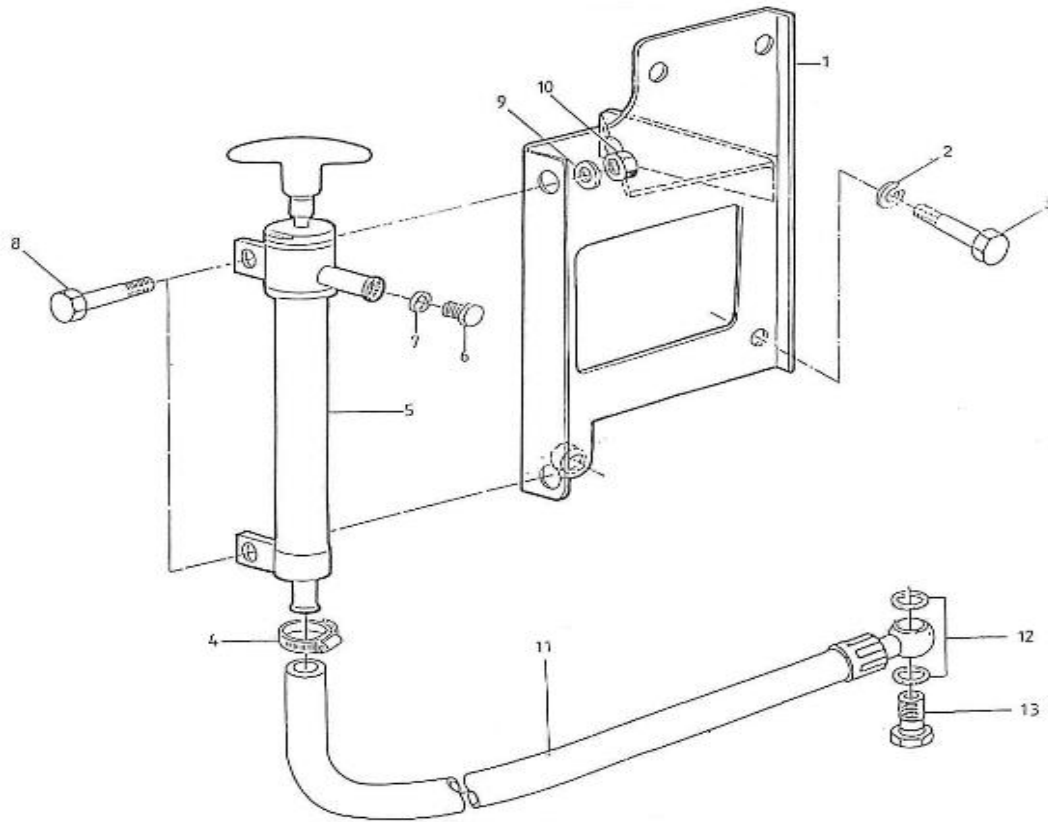

Brand: NanniDiesel

Model: Moteur 5.280HE

Version: Standard

Subassembly: Oil extraction pump

N.	Item	Description	Qty	Notes
1	970302677	SUPP.FUELFILTER-OILEXTR.4.190,	1	
2	970119138	WASHER,SPRING D 8 (TENDEUR)	3	
3	970301280	BOLT,HEX M 8X 90	2	
4	970439306	CLAMP (++)POUR DURITE ORIGINE REF HUILE MOTEUR)	2	
5	970439302	PUMP,OIL EXTRACTION	1	
6	970832061	BOLT	1	
7	970300288	GASKET,M8 (FIX TUYAU GRAISSAGE)	1	
8	970439910	BOLT,HEX M 6X 16 (+++FIX.SUPPORT AG ACC)	2	
9	970119149	WASHER, SPRING D 6 (Pour protection injecteur)	2	
10	970635460	NUT,M 6	2	
11	970307751	HOSE	1	
12	970300306	GASKET,RING D14 (SUR REFROID THERMO MOTA)	1	
13	970432515	BOLT,BANJO M14X1,5 (=> N°KT08090423)	1	

V. 04/05/2012

Pag. 28/41