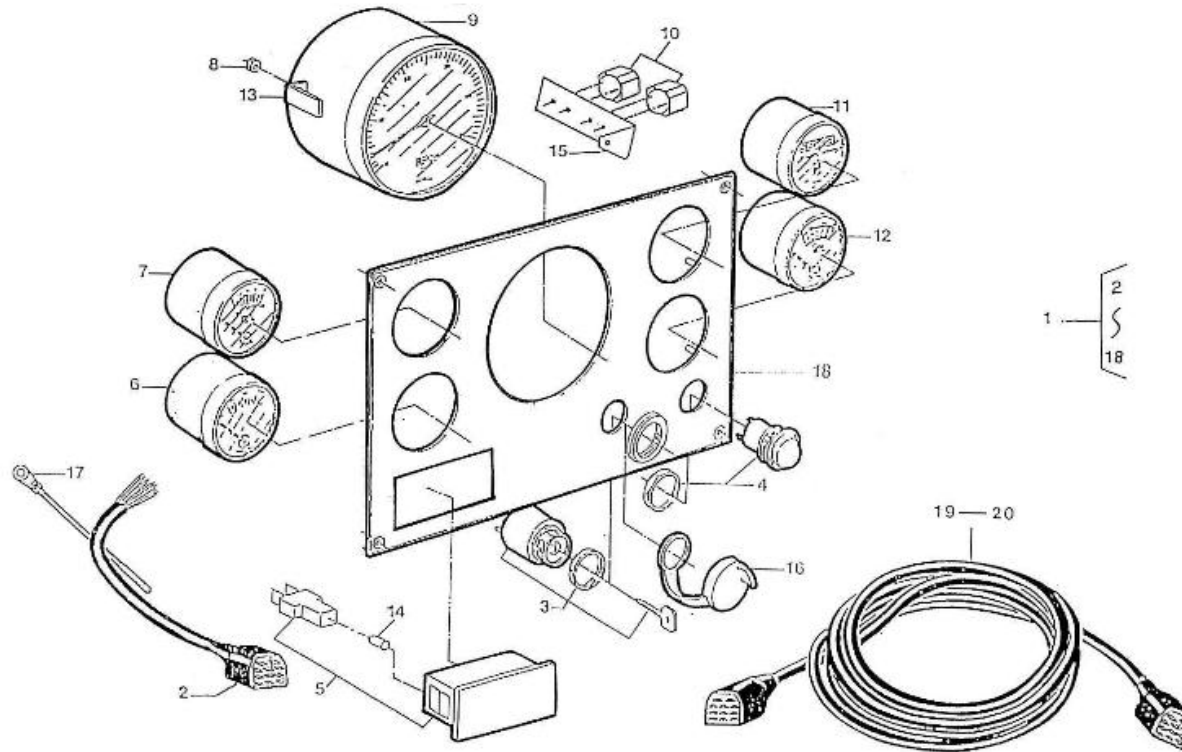

V. 04/05/2012

Pag. 32/41

Brand: NanniDiesel

Model: Moteur 5.280HE

Version: Standard

Subassembly: Panel C 5 Inst. OPT

PANEL "C" (Optional équipement)

N.	Item	Description	Qty	Notes
1	674349	PANEL,1 INSTR.TACHO CPL VDO	1	
2	970304004	WIRING,PANEL 5INSTR. CPL. (11P)	1	
3	970302667	SWITCH,BOSCH STARTER + GLOWING	1	
4	970300967	BUTTON,PUSH	1	
5	970856005	INDICATORI OTTICI A 4 SPIE	1	
6	970850603	THERM.V. 120C 12V D52	1	
7	970850705	OIL PRESSURE GAUGE 5B	1	
8	970301191	NUT,M 4 A2	12	
9	970300910	GAUGE,VDO,TACH,3000,W	1	
10	970302684	BUZZER,SONITRON SMA 24A P17.05	2	
11	970300742	GAUGE,VDO,HOUR,2P,D 52	1	
12	970850801	VOLTMETER	1	
13	970300920	CLAMP,INSTRUMENTS	12	
14	970856011	BULB 12V-2W	9	
15	970310182	SUPPORT (.)	1	
16	970304021	COVER	1	
17	970304019	CABLEBINDER,PLASTIC 4.8X195	1	
18	970300790	No longer available - PLATE,PANEL 5 INSTRUMENTS VDO	1	
19	970302665	WIRING,INTERMEDIATE 4MTR 11POS	1	
20	970302666	WIRING,INTERMEDIATE 8MTR 11POS (TOTAL 12M)	1	