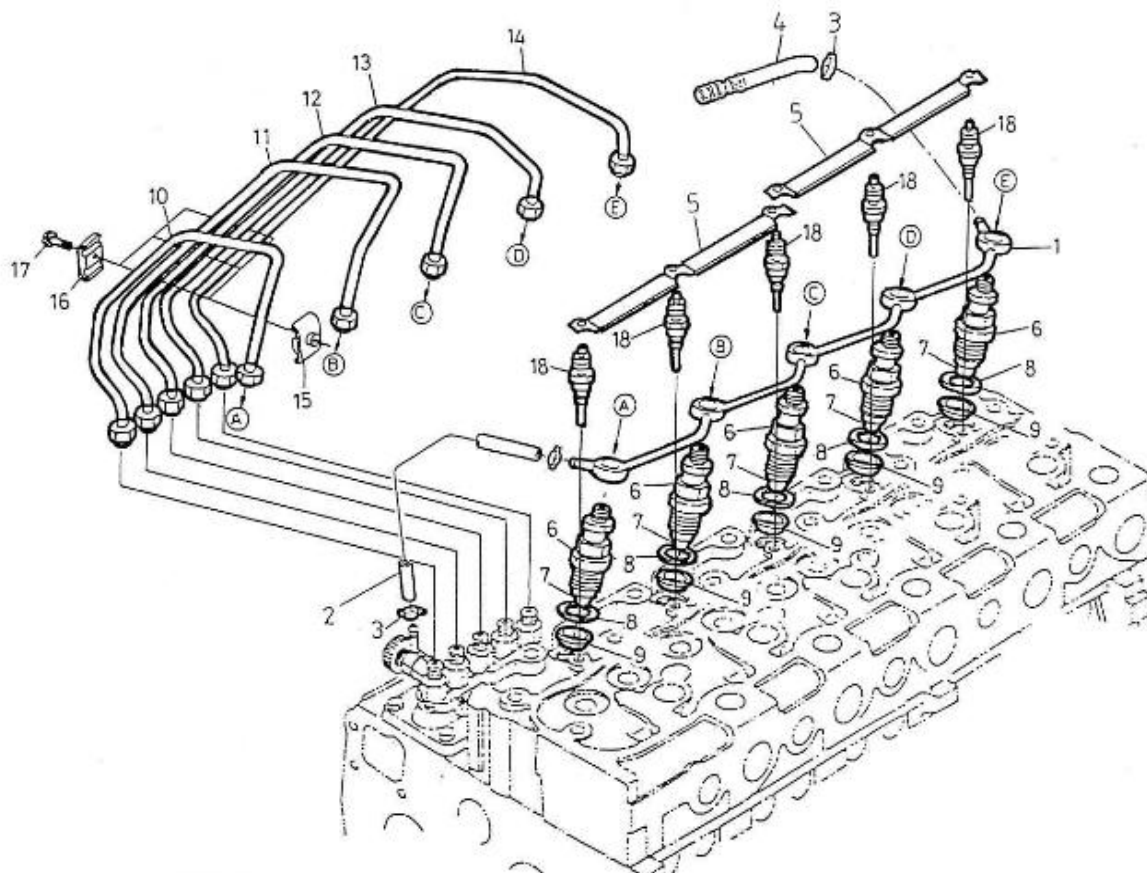

V. 04/05/2012

Pag. 15/41

Brand: NanniDiesel

Model: Moteur 5.280HE

Version: Standard

Subassembly: Injection lines nozzles

N.	Item	Description	Qty	Notes
1	970307759	ASSY PIPE,OVER FLOW	1	
2	970307278	HOSE	1	
3	970310171	CLAMP (+++ FIX DURITE WASTEGATE)	3	
4	970307279	HOSE	1	
5	970307767	CORD,GLOW PLUG	2	
6	970307760	KIT,NOZZLE HOLDER	5	
7	970307766	PIECE,NOZZLE	5	
8	970142109	GHASKET, RING INJECTORS	5	
9	970307388	SEAL,HEAT	5	
10	970307761	PIPE,INJECTION	1	
11	970307762	PIPE,INJECTION	1	
12	970307763	PIPE,INJECTION	1	
13	970307764	PIPE,INJECTION	1	
14	970307765	PIPE,INJECTION	1	
15	970142114	CLAMP,FUEL LINES 1+2	4	
16	970142115	CLAMP,FUEL-LINES 1+2	4	
17	970492118	SCREW,M 5X 20 ROUND HEAD	4	
18	970307393	GLOW PLUG	5	