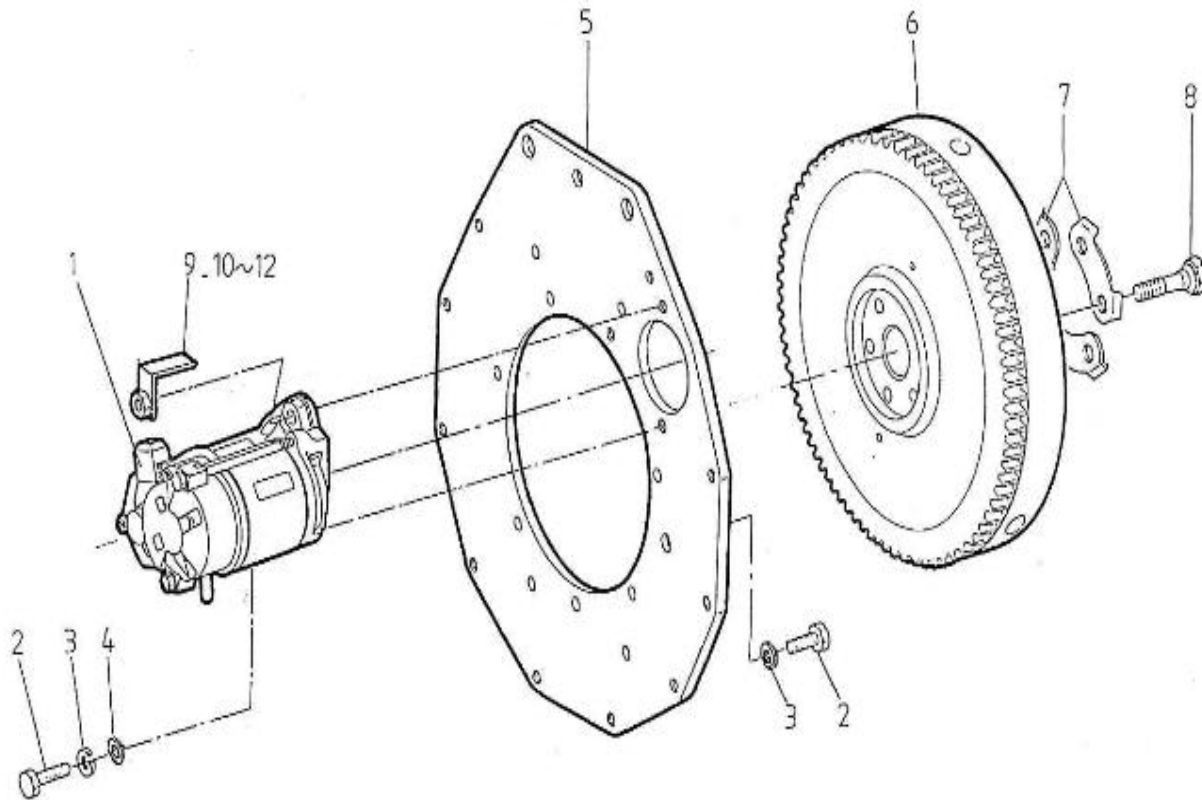

V. 04/05/2012

Pag. 13/41

Brand: NanniDiesel

Model: Moteur 5.280HE

Version: Standard

Subassembly: Camshaft fuel

N.	Item	Description	Qty	Notes
1	970307939	CAMSHAFT,FUEL CPL.	1	
2	970307940	CAMSHAFT,FUEL	1	
3	970312500	BEARING, BALL	1	
4	970307351	GEAR,INJECTION PUMP	1	
5	970312501	KEY, FEATHER	1	
6	970302097	CIR-CLIP,EXTERNAL (←=4F9999)	1	
7	970307352	SLEEVE,GOVERNOR	1	
8	970302099	CIR-CLIP,GOVERNOR SLEEVE	1	
9	970303929	CASE,GOVERNOR BALL	1	
10	970492130	BEARING,BALL FUEL CAMSHAFT	39	
11	970302100	CIR-CLIP,GOVERNOR BALL CASE	1	
12	970303930	BEARING,BALL	7	
13	970302105	BEARING,CASE	1	
14	970302106	STOPPER,FUEL CAMSHAFT	1	
15	970313311	BOLT	2	
16	970307941	COVER,FUEL CAMSHAFT	1	
17	970302932	PAN,OIL 6.280	1	
18	970310513	GASKET	1	
19	970312517	CIR CLIP , EXTERNAL	1	
20	970307353	BOLT	2	