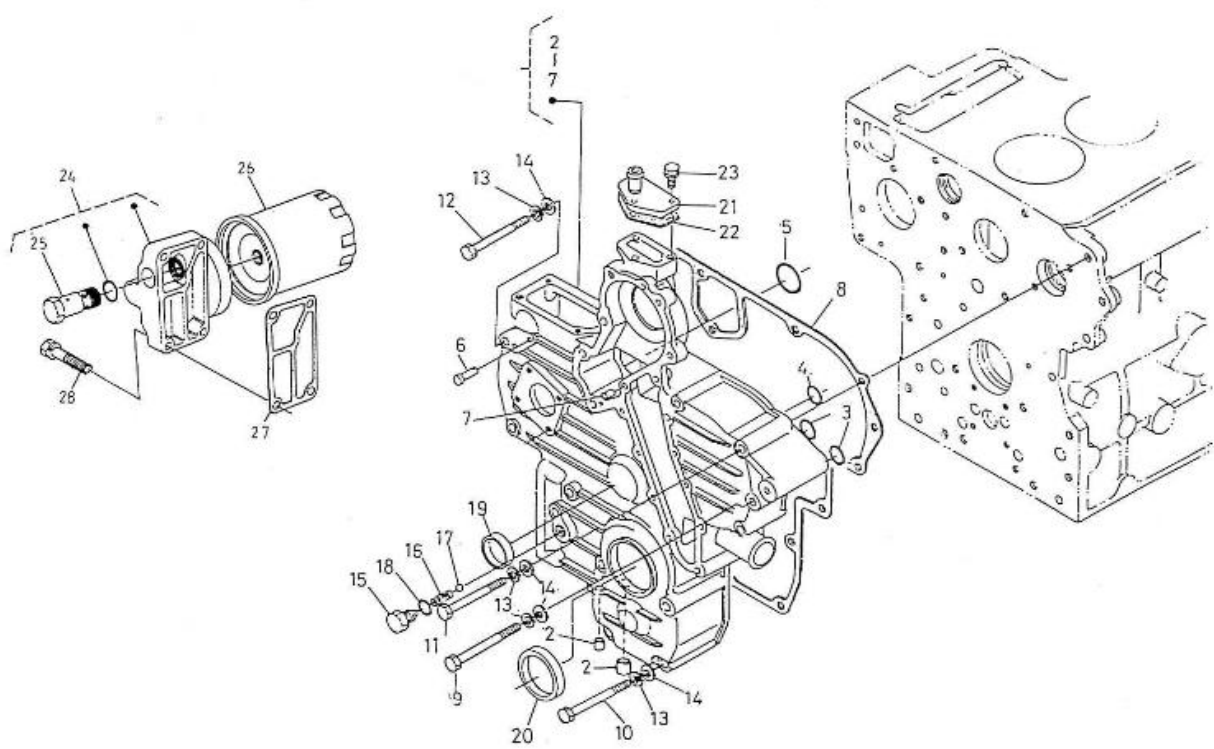

N.	Item	Description	Qty	Notes
1	970307900	COMP.CRANKCASE	1	
2	970301902	PLUG	3	
3	970301903	PLUG	3	
4	970301905	CAP,SEALING	8	
5	970301906	CAP,FREEZE	2	
6	970301904	PLUG,EXPANSION	1	
7	970490108	PLUG,SOCK	7	
8	970490109	PLUG,SOCK	2	
9	970301907	PIN,CYLINDRICAL	2	
10	970490122	PIN,CYLINDRICAL	2	
11	970301908	PIN,CYLINDRICAL	2	
12	970301909	PIN,CYLINDRICAL	1	
13	970490112	PIN,PIPE	1	
14	970301911	NIPPLE,REDUCTION	1	
15	970301918	TAP,DRAIN	1	
16	970490116	O-RING (<= N°KTH0804182)	1	
17	970301912	PLUG	1	
18	970491131	WASHER,SEAL	1	
19	970301901	PLUG (<= N°KTH0804182)	2	
20	970851700	SWITCH,OIL	1	
21	970307901	PUMP,OIL CPL.	1	
22	970301914	GASKET,OIL PUMP	1	
23	970302926	BOLT,M 6X 48	4	
24	970119149	WASHER, SPRING D 6 (Pour protection injecteur)	4	
25	970307902	GEAR,OIL PUMP DRIVE	1	

V. 04/05/2012

Pag. 2/41

Brand: NanniDiesel

Model: Moteur 5.280HE

Version: Standard

Subassembly: Timing case

N.	Item	Description	Qty	Notes
1	970307912	COMP CASE,GEAR	1	
2	970140202	PLUG, SOCK	2	
3	970301922	O-RING	2	
4	970302696	O-RING	1	
5	970301923	O-RING	1	
6	970490204	PIN,TIMING COVER	1	
7	970301908	PIN,CYLINDRICAL	2	
8	970307913	GASKET,GEAR CASE NA	1	
9	970301929	BOLT	2	
10	970302949	BOLT	7	
11	970302950	BOLT	5	
12	970301280	BOLT,HEX M 8X 90	2	
13	970490904	WASHER,SPRING D 8	15	
14	970301933	WASHER,PLAIN D 8	15	
15	970302951	BOLT,SPRING RETAINER	1	
16	970307914	SPRING,SAFETY VALVE	1	
17	970302953	BEARING,BALL	1	
18	970302856	O-RING	1	
19	970301923	O-RING	1	
20	970301976	SEAL,OIL	1	
21	970301931	FLANGE,WATER RETURN	1	
22	970301932	GASKET,FLANGE W/RETURN	1	
23	970491536	BOLT,M 6X 20	3	
24	970302956	COVER,OIL FILTER CPL.6.280	1	
25	970302695	VALVE,RELIEF CPL.	1	
26	970603003	FILTER,ELEMENT OIL 4.180/90	1	
27	970302957	GASKET,COVER OIL FILTER	1	
28	970302958	BOLT	4	