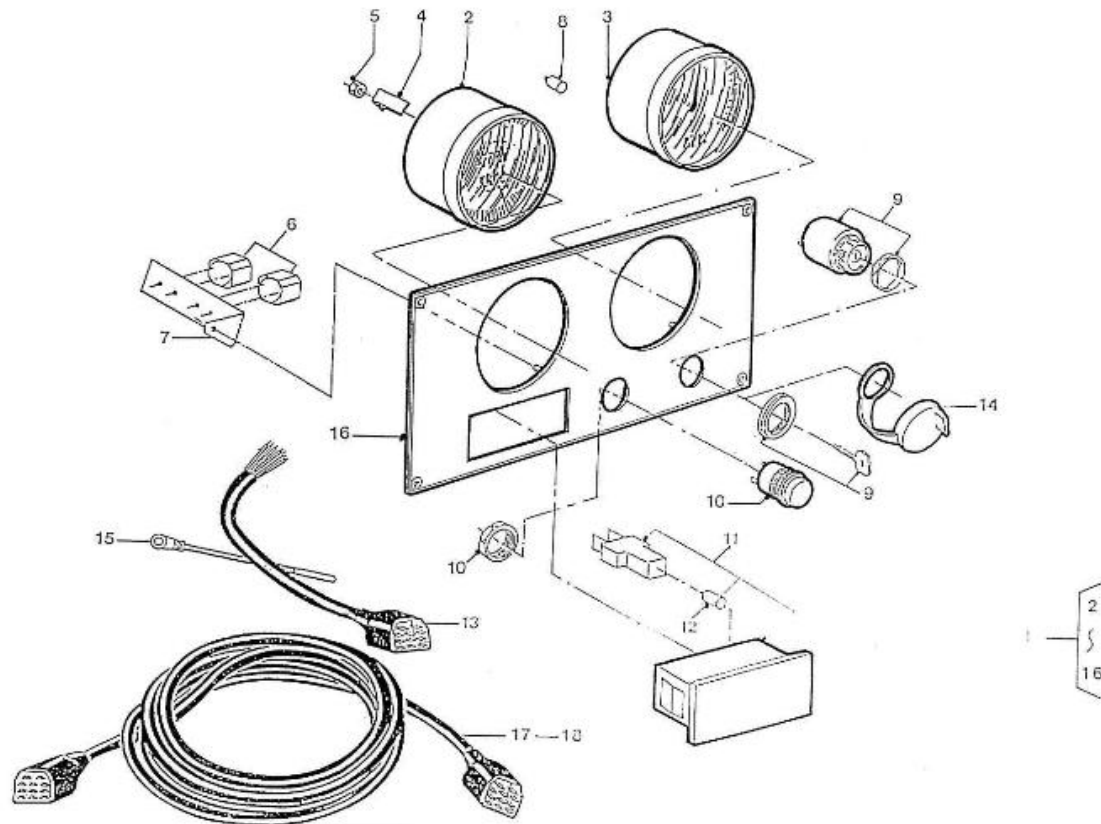

V. 04/05/2012

Pag. 31/41

Brand: NanniDiesel

Model: Moteur 5.280HE

Version: Standard

Subassembly: Panel B 2 Inst. STD

N.	Item	Description	Qty	Notes
1	970302672	No longer available - PANEL,2 INSTRUMENTS 12V CPL VD	1	
2	970301662	GAUGE,VDO,TEMP/VOLT 40-120,8-1	1	
3	970301642	No longer available - GAUGE,VDO,TACH,4000 12-24V 2P	1	
4	970300920	CLAMP,INSTRUMENTS	8	
5	970301191	NUT,M 4 A2	8	
6	970302684	BUZZER,SONITRON SMA 24A P17.05	2	
7	970310182	SUPPORT (.)	1	
8	970856011	BULB 12V-2W	2	
9	970302667	SWITCH,BOSCH STARTER + GLOWING	1	
10	970300967	BUTTON,PUSH	1	
11	970856005	INDICATORI OTTICI A 4 SPIE	1	
12	970856011	BULB 12V-2W	4	
13	970302663	WIRING,PANEL 2INSTR. ADDITION	1	
14	970304021	COVER	1	
15	970304019	CABLEBINDER,PLASTIC 4.8X195	1	
16	970302669	PLATE,PANEL 2 INSTR W/SW GLOW/	1	
17	970302665	WIRING,INTERMEDIATE 4MTR 11POS	1	
18	970302666	WIRING,INTERMEDIATE 8MTR 11POS (TOTAL 12M)	1	