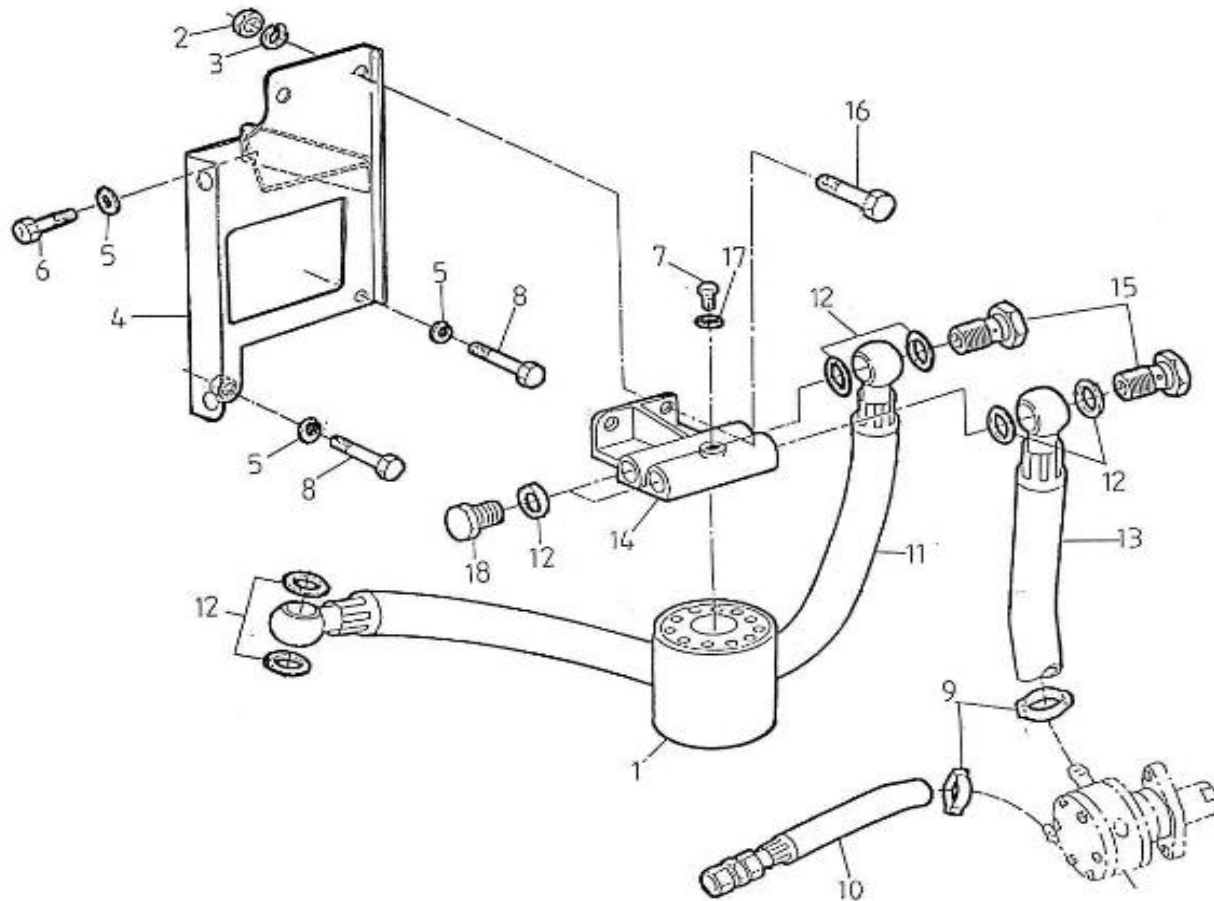

Brand: NanniDiesel

Model: Moteur 5.280HE

Version: Standard

Subassembly: Fuel filter Assy.

N.	Item	Description	Qty	Notes
1	970622350	FILTER,FUEL	1	
2	970119143	NUT, M10	2	
3	970119136	WASHER,SPRING D10 (POUR INVERSEUR)	2	
4	970302677	SUPP,FUELFILTER-OILEXTR.4.190,	1	
5	970119138	WASHER,SPRING D 8 (TENDEUR)	3	
6	970498003	BOLT,SOCK M 8X 25 (POUBELLE)	1	
7	970832061	BOLT	1	
8	970301280	BOLT,HEX M 8X 90	2	
9	970439306	CLAMP (++)POUR DURITE ORIGINE REF HUILE MOTEUR)	2	
10	970302330	HOSE,FUEL SUPPLY CPL.	1	
11	970301850	HOSE,FUEL INJ.PUMP CPL.	1	
12	970300306	GASKET,RING D14 (SUR REFROID THERMO MOTA)	8	
13	970301849	HOSE,FUEL SUPPLY CPL.	1	
14	970302494	SUPPORT,FUEL FILTER ELEMENT H-	1	
15	970432515	BOLT,BANJO M14X1,5 (=> N*KT08090423)	2	
16	970635508	BOLT,HEX M10X 25 (A DEFINIR)	2	
17	970300288	GASKET,M8 (FIX TUYAU GRAISSAGE)	1	
18	970875506	PLUG (<= N*KT08090422)	2	
19	970307396	PUMP,FUEL FEED	1	

V. 04/05/2012

Pag. 17/41