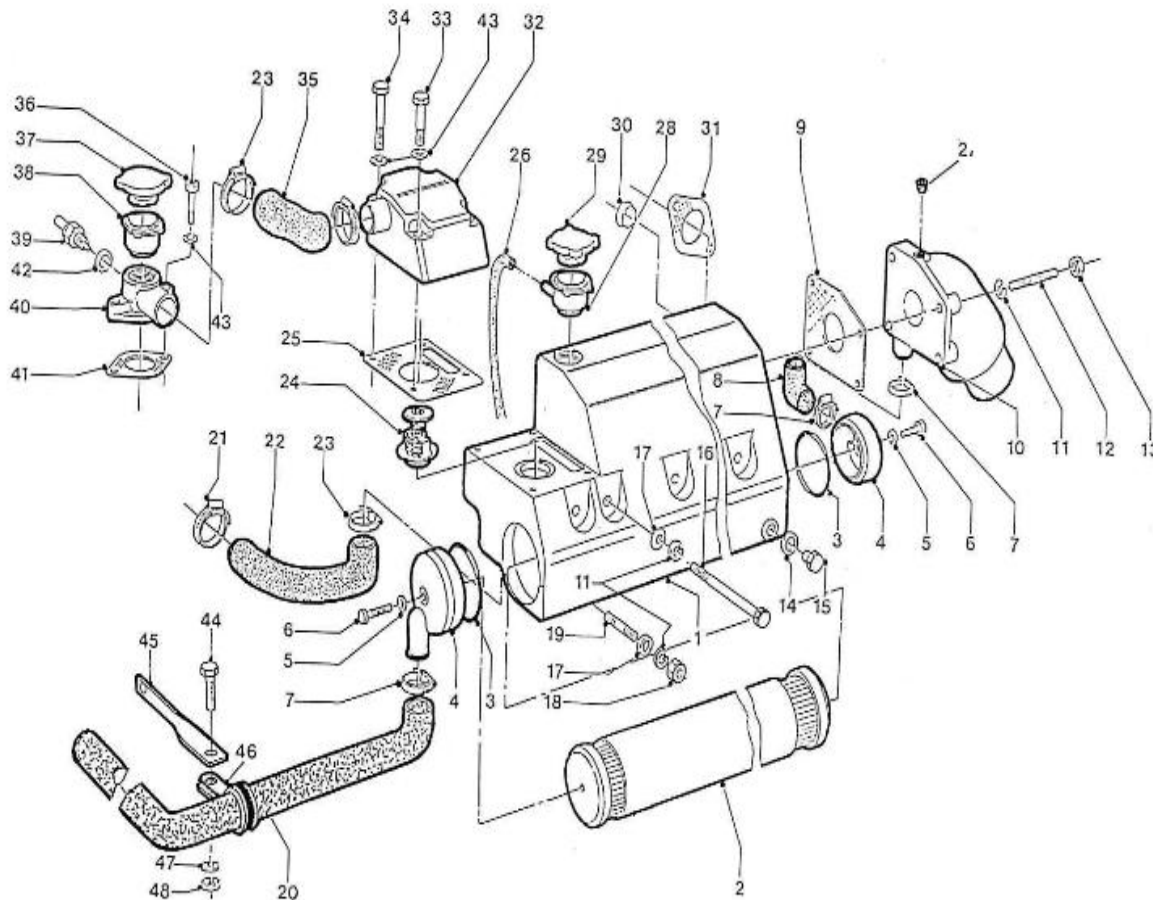

Brand: NanniDiesel

Model: Moteur 5.280HE

Version: Standard

Subassembly: Heat exchanger exh. Manifold

N.	Item	Description	Qty	Notes
1	970307951	HOUSING,HEATEXCHANGER	1	
2	970307503	TUBE,STACK	1	
3	KSAV02	HEAT EXCHANGER GASKET KIT (+++Ne pas monter)	1	
4	970307714	COVER	2	
5	970300288	GASKET,M8 (FIX TUYAU GRAISSAGE)	2	
6	970301263	BOLT,M 8X 45 -A2-	2	
7	970604526	CLAMP,HOSE 22-32 (COTE ECHANGEUR)	4	
8	970301713	HOSE,ELBOW COVER HEATEX.4.190 (+++RETOUR MAG -	1	
9	970301710	GASKET,MIXER 4.190	1	
10	970301706APR	MIXER	1	
11	970119138	WASHER,SPRING D 8 (TENDEUR)	12	
12	970300080	STUD,M 8X 25 (+++ FIX TURBO)	4	
13	970027322	NUT,M 8 (++ECROU FIL DEMARREUR)	4	
14	970300306	GASKET,RING D14 (SUR REFROID THERMO MOTA)	1	
15	970875506	PLUG (<= N°KT08090422)	1	
16	970301703	BOLT,HEX M 8X160	5	
17	970119138	WASHER,SPRING D 8 (TENDEUR)	10	
18	970027322	NUT,M 8 (++ECROU FIL DEMARREUR)	5	
19	970300374	STUD,M 8X 30 (+++FIX TENDEUR)	5	
20	970307424	HOSE (+++RECOUPER+++)	1	
21	970604533	CLAMP,HOSE 32-44 (QUANTITE 8 R.P. 4 LE 19/06/2008)	1	
22	970301718	HOSE,WATER RETURN D32-34	1	
23	970300922	CLAMP,HOSE 26-38 (FOURNITURE POMPE ATTELEE)	3	
24	970307282	THERMOSTAT	1	
25	970301408	GASKET,THERMOSTAT COVER	1	
26	970300077	HOSE,D 8 L= 450	1	
27	970307265	PLUG,HEX 1/8	1	
28	970300151	FILLING,NECK WATER	1	
29	970604614	CAP,FILLING 0, 7 DOUBLE SEAL	1	
30	970494517	CAP,FREEZE	2	
31	970302169	GASKET,EXHAUST MANIFOLD 4.190-	5	
32	970301403	COVER,THERMOSTAT	1	
33	970300409	BOLT,HEX M 8X 55 (+++ FIX . PTO)	2	
34	970300261	BOLT,HEX M 8X 80 (+++FIX ALTERNATEUR)	2	
35	970301714	HOSE,D32 COVER THERMO.4.190	1	
36	970635916	BOLT,SOCK M 8X 35 (+++ FIX COUDE ECHAP)	2	
37	970604614	CAP,FILLING 0, 7 DOUBLE SEAL	1	
38	970301734	FILLING,NECK CPL.4.190	1	
39	970851602	WATER TEMPERATURE SENDER	1	
40	970301711	FLANGE,WATER INTAKE 4.190	1	
41	970301730	GASKET,FLANGE	1	
42	970300306	GASKET,RING D14 (SUR REFROID THERMO MOTA)	1	
43	970119139	WASHER,CORRUGATED D8 (DONT 3 PTO)	6	
44	970439910	BOLT,HEX M 6X 16 (+++FIX.SUPPORT AG ACC)	1	
45	970302233	SUPPORT,PIPE CLAMP	1	
46	970304072	CLAMP	1	
47	970119149	WASHER, SPRING D 6 (Pour protection injecteur)	1	
48	970635460	NUT,M 6	1	
49	970302467	No longer available	1	
50	970307950PR	HEATEXCHANGER	1	

V. 04/05/2012

Pag. 24/41