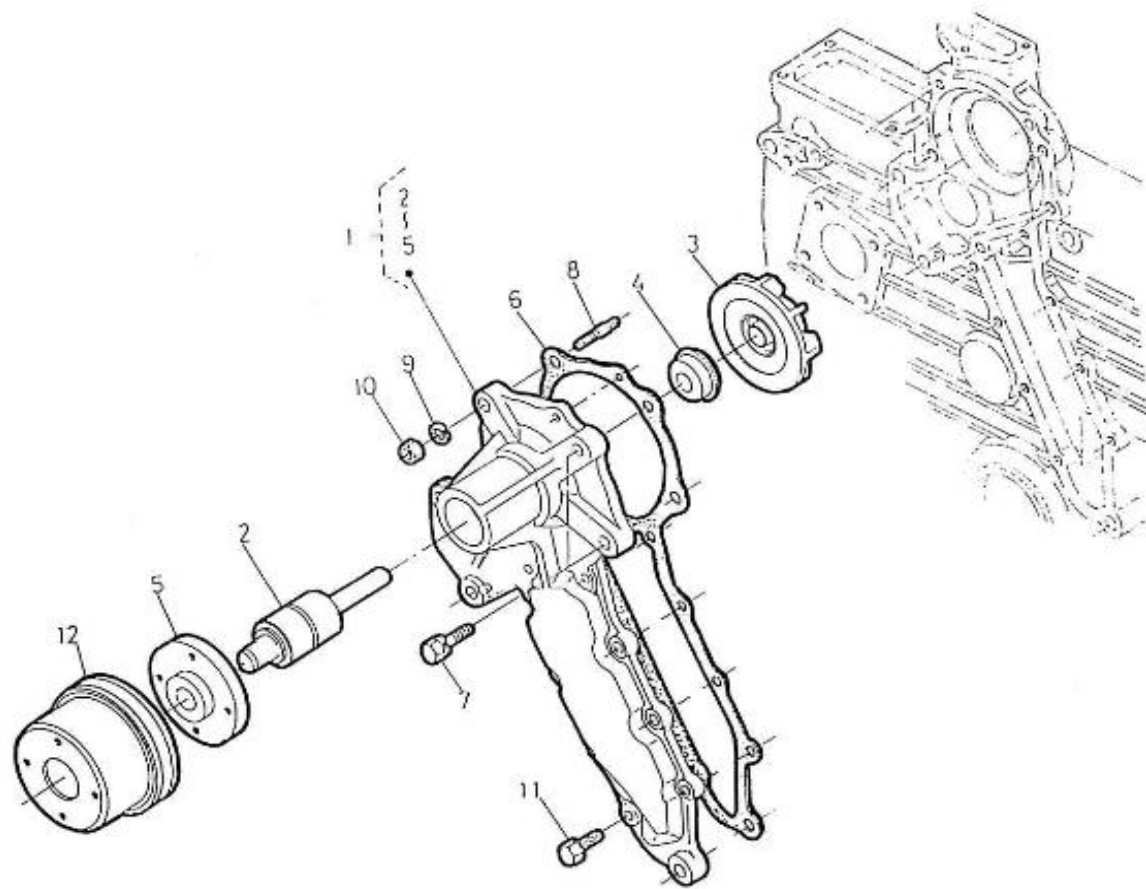

Brand: NanniDiesel

Model: Moteur 5.280HE

Version: Standard

Subassembly: Fresh water pump

N.	Item	Description	Qty	Notes
1	970302110	PUMP,F/WATER CPL.4.190 (BEFORE N°KTH08040183)	1	
2	970302109	BEARING,SHAFT W/PUMP	1	
3	970302111	IMPELLER,F/WATER PUMP 4.190	1	
4	970302112	SEAL,MECHANICAL F/W.PUMP	1	
5	970302113	FLANGE,F/WATER PUMP	1	
6	970302117	GASKET,WATER PUMP 4.190 (BEFORE N°KTH08040183)	1	
7	970301986	BOLT,M 8X 28	2	
8	970302118	STUD	2	
9	970490904	WASHER,SPRING D 8	2	
10	970490903	NUT,M 8	2	
11	970490119	BOLT,M 6X 18	8	
12	970307771	PULLEY,FAN	1	

V. 04/05/2012

Pag. 23/41