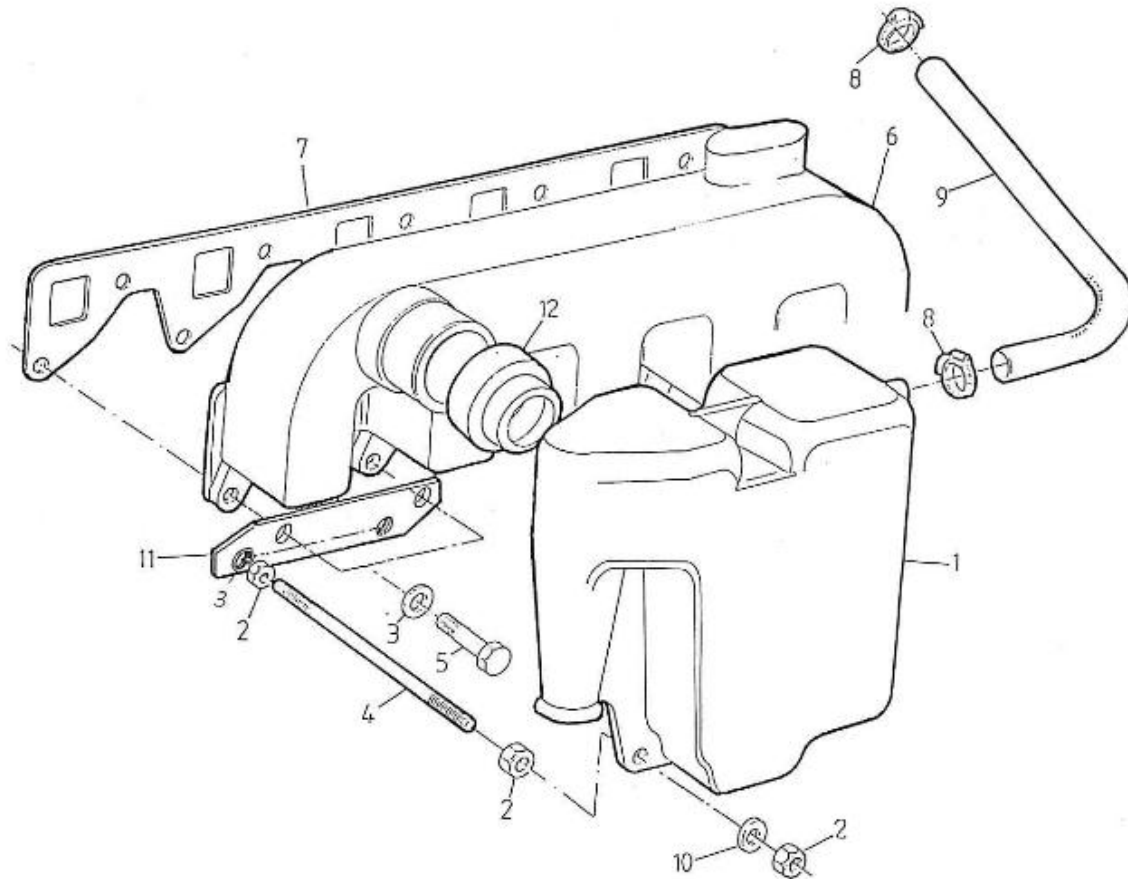

Brand: NanniDiesel

Model: Moteur 5.280HE

Version: Standard

Subassembly: Air filter

N.	Item	Description	Qty	Notes
1	970301715	FILTER,AIR 4.190 6.280	1	
2	970024015	NUT,M 8 A2	6	
3	970119139	WASHER,CORRUGATED D8 (DONT 3 PTO)	4	
4	970301581	STUD,M 8X110	2	
5	970119148	BOLT, HEX M 8X 30 (+++ FIX . ALT AU NIVEAU DU	2	
6	970307775	MANIFOLD,INLET	1	
7	970310498	GASKET,MANIFOLD NA	1	
8	970439306	CLAMP (++POUR DURITE ORIGINE REF HUILE MOTEUR)	2	
9	970496045	HOSE,CARTER DEAIR	1	
10	970119139	WASHER,CORRUGATED D8 (DONT 3 PTO)	2	
11	970307414	SUPPORT AIR FILTER	1	
12	970307415	HOSE	1	

V. 04/05/2012

Pag. 20/41