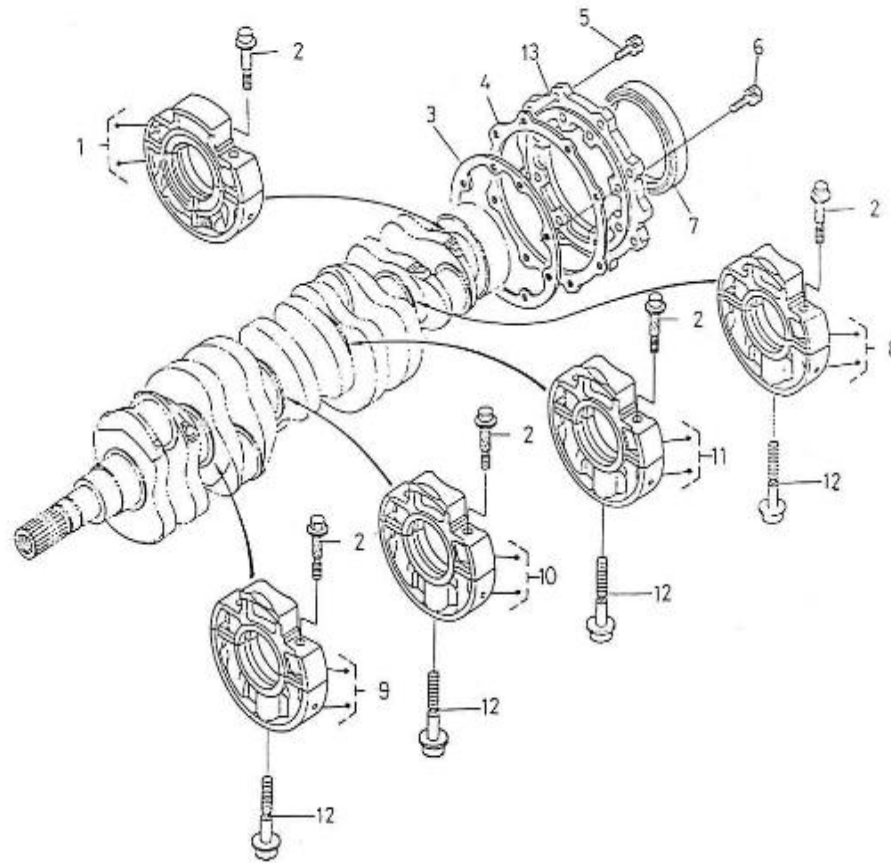

Brand: NanniDiesel

Model: Moteur 5.280HE

Version: Standard

Subassembly: Crankshaft

N.	Item	Description	Qty	Notes
1	970307308	CASE, MAIN BEARING	1	
2	970307309	BOLT,BEARING CASE	10	
3	970307310	GASKET,BRG.CASE NA	1	
4	970310427	GASKET NA	1	
5	970147402	BOLT,M 8X 25	8	
6	970301986	BOLT,M 8X 28	8	
7	970307919	SEAL,OIL	1	
8	970307313	CASE, MAIN BEARING	1	
9	970307314	CASE, MAIN BEARING	1	
10	970307315	CASE, MAIN BEARING	1	
11	970307920	ASSY CASE,MAIN BRG.	1	
12	970307316	BOLT,BEARING CASE	4	
13	970314277	COVER,BEARING CASE	1	

V. 04/05/2012

Pag. 12/41