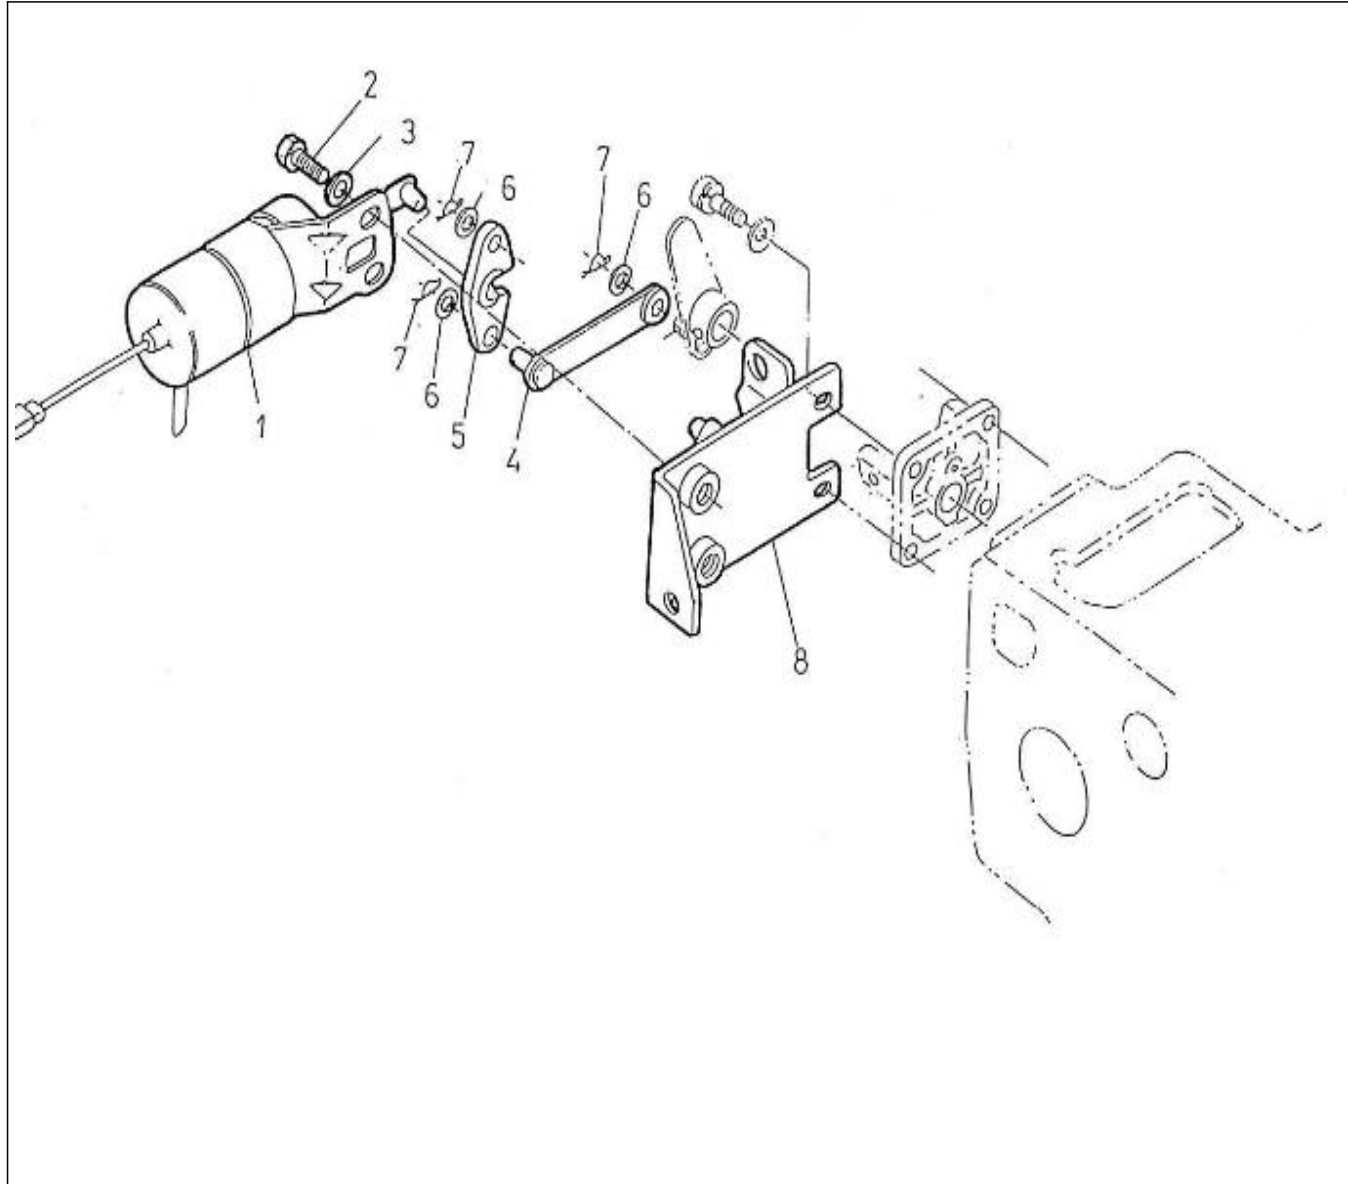

Brand: NanniDiesel	N.	Item	Description	Qty	Notes
Model: Moteur 5.280HE	1	970307362	SOLENOID,STOP	1	
Version: Standard	2	970490919	BOLT,M 8X 16	2	
Subassembly: Electric stop	3	970301933	WASHER,PLAIN D 8	2	
	4	970307363	LEVER,STOP(1)	1	
	5	970307364	LEVER,STOP(2)	1	
	6	970141326	WASHER, PLAIN D6	3	
	7	970307365	PIN,SNAP	3	
	8	970307366	SUPPORT,SOLENOID	1	

V. 04/05/2012

Pag. 34/41