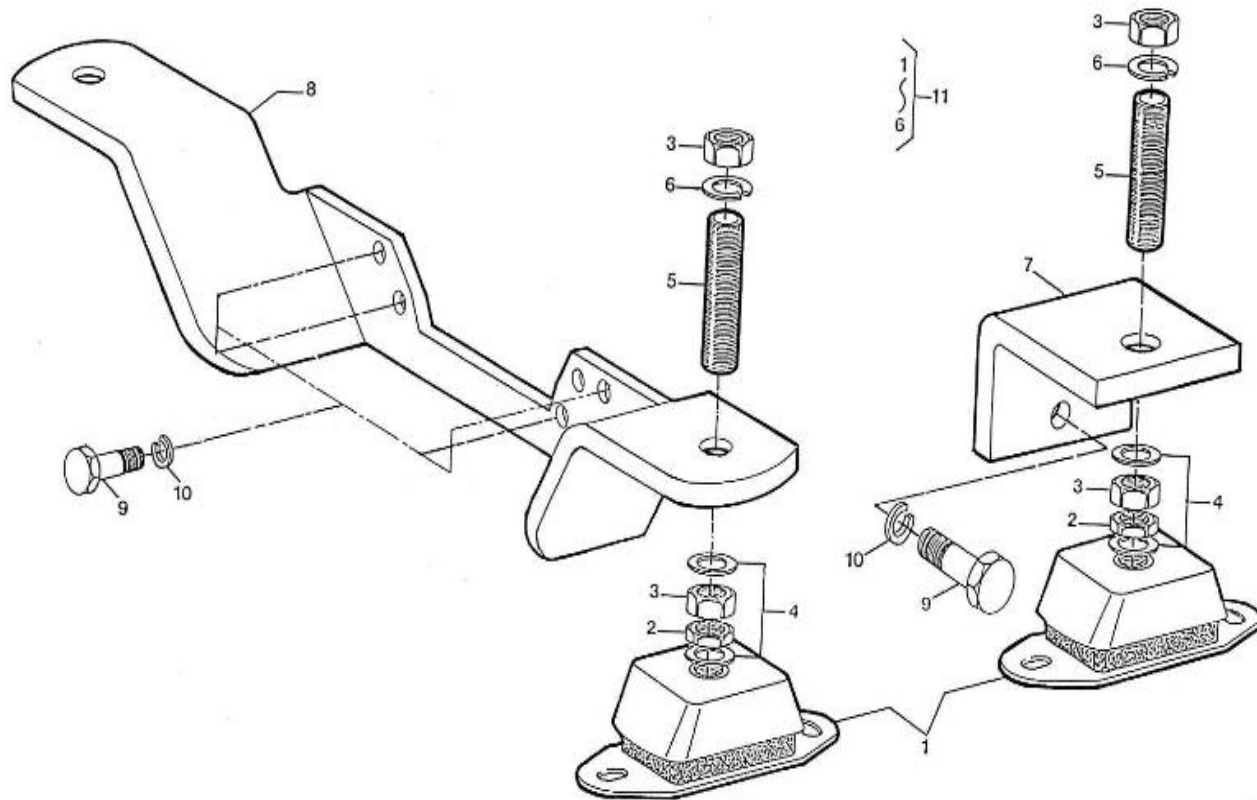

V. 04/05/2012

Pag. 38/41

Brand: NanniDiesel

Model: Moteur 5.280HE

Version: Standard

Subassembly: Engine mount

N.	Item	Description	Qty	Notes
1	970301081	MOUNT,RUBBER CPL.55 MEDIUM (+++Plot GMT à partir du	4	
2	970639203	NUT,M16 LOW	4	
3	970896520	NUT	8	
4	970649108	WASHER,PLAIN D16	8	
5	970609116	STUD,M16X100 (TIGE D' EXTRACTION)	4	
6	970649109	WASHER,SPRING D16	4	
7	970302551	SUPPORT,MOUNT REAR 6.280/4.190	2	
8	970302659	SUPPORT,MOUNT FRONT 6.280	1	
9	970304013	BOLT,HEX M10X1.25X 35 (+++FIX . SUPPORT D)	8	
10	970119136	WASHER,SPRING D10 (POUR INVERSEUR)	8	
11	970301081	MOUNT,RUBBER CPL.55 MEDIUM (+++Plot GMT à partir du N° 351604)	4	