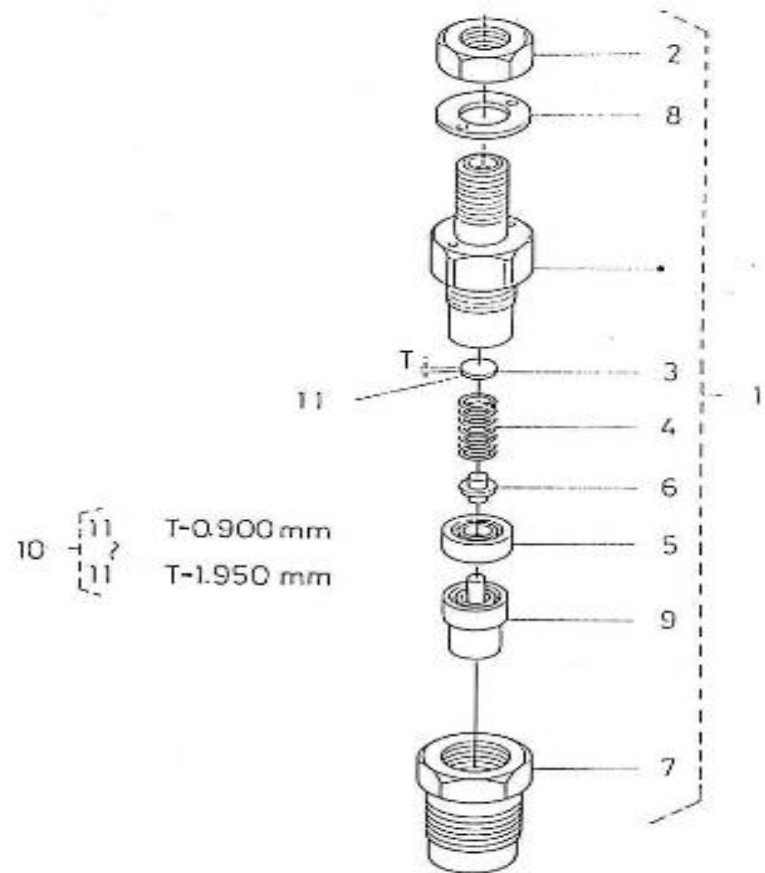

Brand: NanniDiesel

Model: Moteur 5.280HE

Version: Standard

Subassembly: Nozzle holder

N.	Item	Description	Qty	Notes
1	970307760	KIT,NOZZLE HOLDER	5	
2	970142175	NUT,NOZZLE INJ.	5	
3	970302825	SPACER,ADJ.NOZZLE STD. 0.900	5	
4	970142171	SPRING,NOZZLE FUEL	5	
5	970142173	PIECE,DISTANCE NOZZLE INJ.	5	
6	970142170	ROD,PUSH NOZZLE FUEL	5	
7	970307595	NUT	5	
8	970302826	WASHER,NOZZLE INJ.	5	
9	970307766	PIECE,NOZZLE	5	
10	970142200	SET,SPACER NOZZLE	5	
11	970302825	SPACER,ADJ.NOZZLE STD. 0.900	5	

V. 04/05/2012

Pag. 19/41