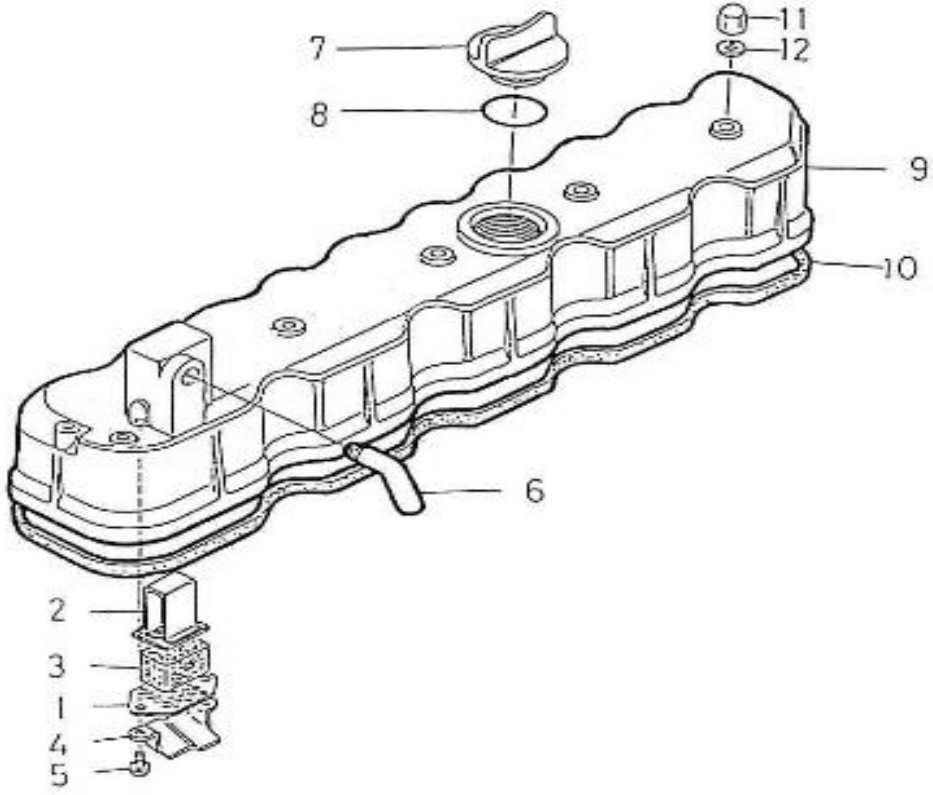

Brand: NanniDiesel
Model: Moteur 5.280HE
Version: Standard
Subassembly: Cylinder head cover

N.	Item	Description	Qty	Notes
1	970301990	PLATE,BREATHER ELEMENT N01	1	
2	970490302	HOUSING,BREATHER ELEMENT	1	
3	970490305	FILTER,BREATHER ELEMENT	1	
4	970301991	SHIELD,OIL BREATHER	1	
5	970490307	SCREW,M 5X 10	2	
6	970301993	PIPE,BREATHER	1	
7	970490510	CAP,FILLING OIL	1	
8	970490511	O-RING	1	
9	970307916	COVER,HEAD	1	
10	970307917	GASKET,HEAD COVER	1	
11	970301996	NUT,CAP	5	
12	970491131	WASHER,SEAL	5	

V. 04/05/2012

Pag. 6/41