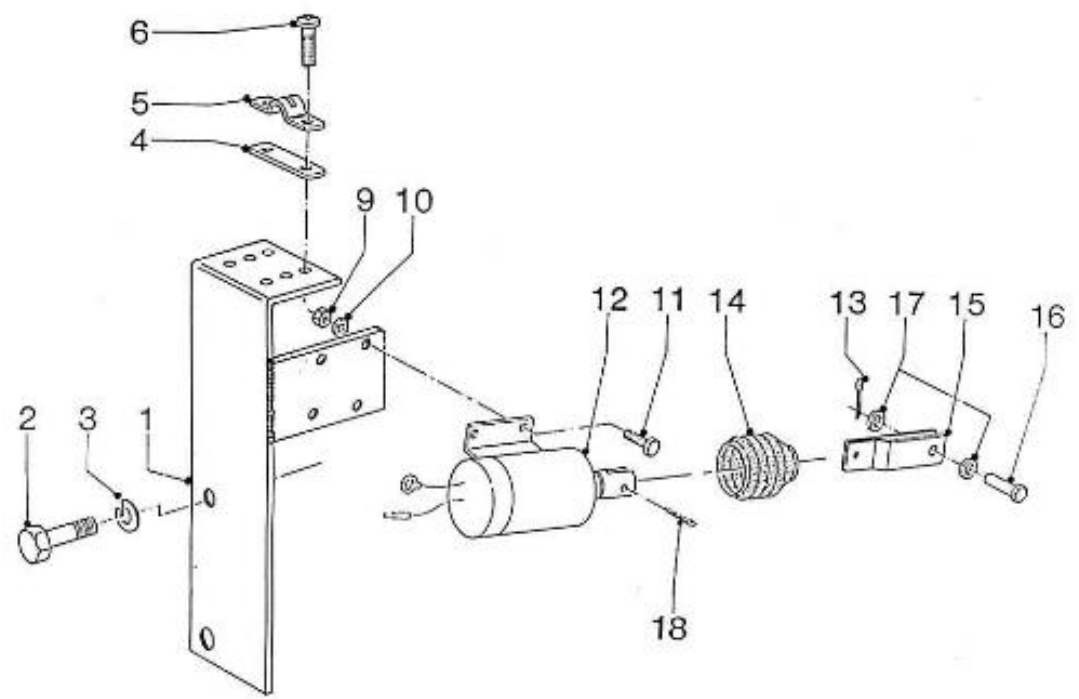

PANEL "C" (Optional equipment)

V. 28/03/2006

Pag. 37/47

Brand: NanniDiesel

Model: Moteur 4.190HE

Version: Standard

Subassembly: Electric stop

N.	Item	Description	Qty	Notes
1	970301728	SUPPORT,ACC.STOP CONTROL 4.190	1	
2	970302067	BOLT,M10X 70	2	
3	970302068	WASHER,SPRING D10	2	
4	970300316	PLATE,CLAMP	1	
5	970300315	CLAMP,CABLE	1	
6	970300317	BOLT,HEX M 5X 16	2	
9	970301882	+++ PLUS DIFFUSE ++++++ ECROU M 3	4	
10	970301883	+++ PLUS DIFFUSE ++++++ RONDELLE D3	4	
11	970301881	+++ PLUS DIFFUSE ++++++ VIS M 3X12	4	
12	970301580	SOLENOID,12V 4.190	1	
13	970635106	PIN,COTTER 2X20 SST	1	
14	970302157	BELLOWS,STOP SOLENOID	1	
15	970301579	LEVER,STOP 4.190	1	
16	970635253	PIN,ELEC STOP FORK	1	
17	970635459	WASHER,PLAIN D 6	2	
18	970302265	PIN,COTTER 3,2X20	1	