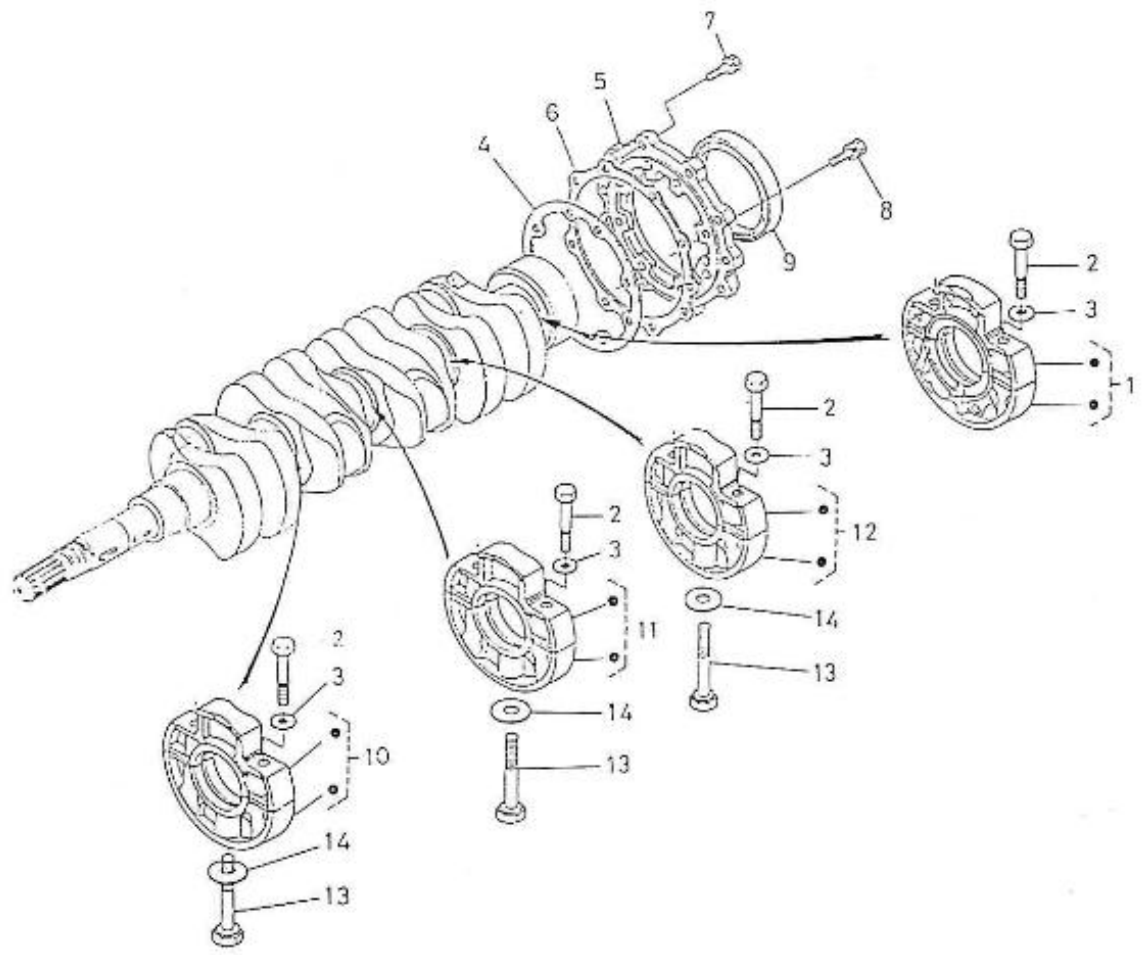

Brand: NanniDiesel
Model: Moteur 4.190HE
Version: Standard
Subassembly: Crankshaft

N.	Item	Description	Qty	Notes
1	970301980	BEARING,MAIN ASSY 4.190-6.280	1	
2	970301981	BOLT,BEARING CASE N01	8	
3	970301982	WASHER,PLAIN	8	
4	970301983	GASKET,BEARING COVER	1	
5	970301984	COVER,BEARING	1	
6	970301985	GASKET,BEARING COVER	1	
7	970147402	BOLT,M 8X 25	8	
8	970301986	BOLT,M 8X 28	8	
9	970301987	SEAL,OIL	1	
10	970301988	BEARING,MAIN ASSY N01 4.190	1	
11	970301989	BEARING,MAIN ASSY N02 4.190	1	
12	970301977	BEARING,MAIN ASSY N03 4.190	1	
13	970307316	BOLT,BEARING CASE	3	
14	970301979	WASHER,PLAIN	3	

V. 28/03/2006

Pag. 12/47