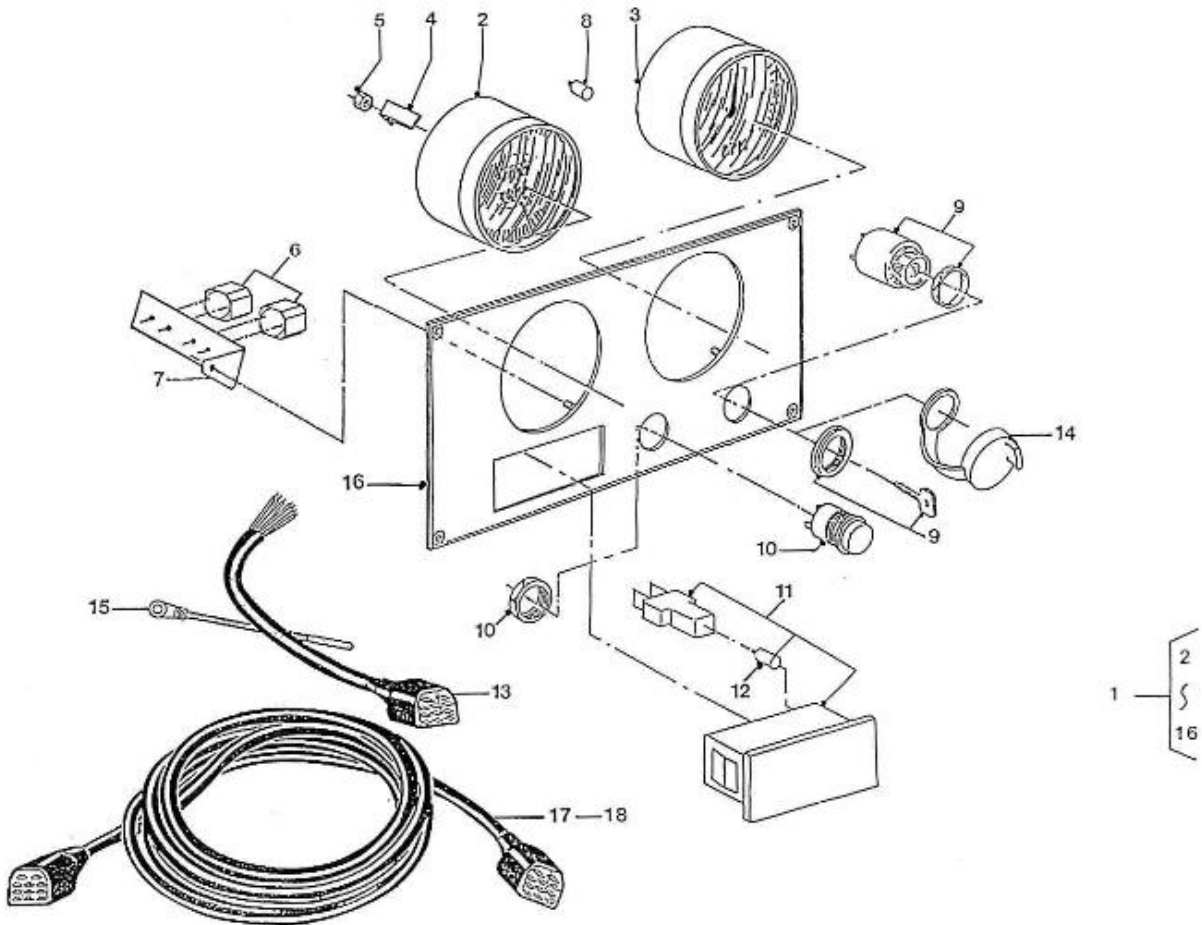

V. 28/03/2006

Pag. 35/47

Brand: NanniDiesel

Model: Moteur 4.190HE

Version: Standard

Subassembly: Panel 2 instruments

N.	Item	Description	Qty	Notes
1	970302672	PANEL,2 INSTRUMENTS 12V CPL VD	1	
2	970301662	GAUGE,VDO,TEMP/VOLT 40-120,8-1	1	
3	970301642	GAUGE,VDO,TACH,4000 12-24V 2P	1	
4	970300920	CLAMP,INSTRUMENTS	8	
5	970301191	NUT,M 4 A2	8	
6	970302684	BUZZER,SONITRON SMA 24A P17.05	2	
7	970310182	SUPPORT	1	
8	970856011	BULB 12V-2W	2	
9	970302667	SWITCH,BOSCH STARTER + GLOWING	1	
10	970300967	BUTTON,PUSH	1	
11	970856005	LIGHT WARNING	1	
12	970856011	BULB 12V-2W	4	
13	970302663	WIRING,PANEL 2INSTR. ADDITION	1	
14	970304021	COVER	1	
15	970304019	CABLEBINDER,PLASTIC 4.8X195	1	
16	970302669	PLATE,PANEL 2 INSTR W/SW GLOW/	1	
17	970302665	WIRING,INTERMEDIATE 4MTR 11POS	1	
18	970302666	WIRING,INTERMEDIATE 8MTR 11POS	1	