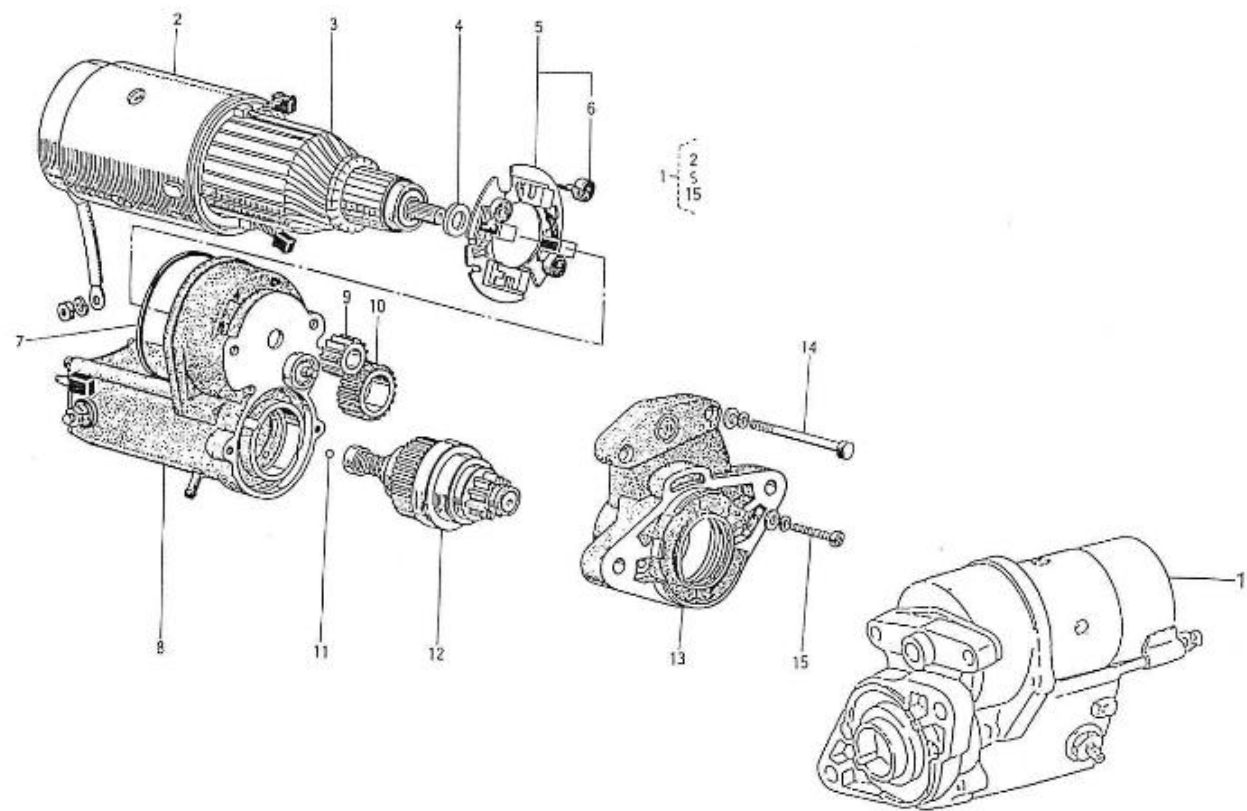

Brand: NanniDiesel

Model: Moteur 4.190HE

Version: Standard

Subassembly: Starter motor

N.	Item	Description	Qty	Notes
1	970302070	STARTER,MOTOR 12V 0,8KW	1	
2	970303986	HOUSING,ROTOR	1	
3	970303987	ROTOR,STARTER 6.280	1	
4	970303988	GASKET,RING	1	
5	970303989	HOLDER,BRUSH	1	
6	970517318	SPRING,BRUSH	4	
7	970303990	GASKET	1	
8	970303991	HOLDER,MAGNETIC SWITCH	1	
9	970303992	GEAR,1	1	
10	970517313	GEAR,2 STARTER MOTOR 4.110	1	
11	970517316	BHEARING,BALL STARTER MOTOR	1	
12	970303994	PINION,SWITCH	1	
13	970303995	FRAME,DRIVE END-STARTER MOTOR	1	
14	970303996	BOLT	2	
15	970303997	SCREW	2	

V. 28/03/2006

Pag. 30/47