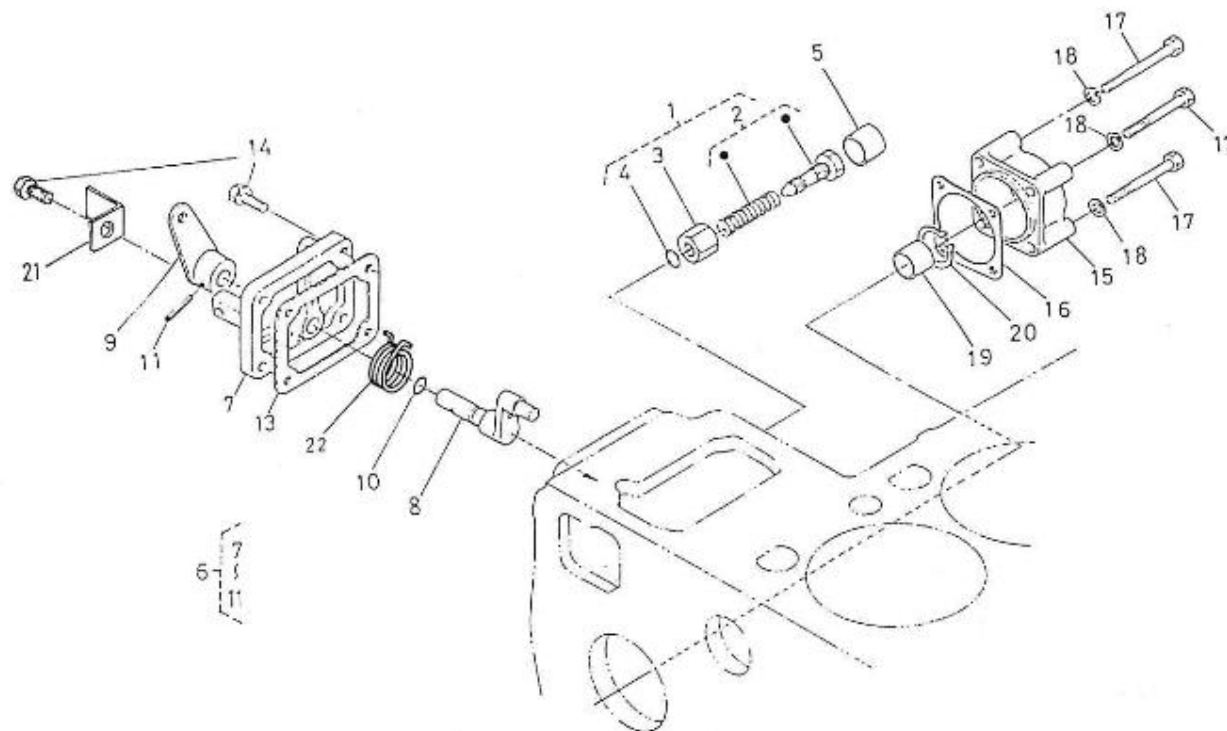

V. 28/03/2006

Pag. 21/47

Brand: NanniDiesel

Model: Moteur 4.190HE

Version: Standard

Subassembly: Engine stop lever

N.	Item	Description	Qty	Notes
1	970302053	BOLT,ADJ.CPL.	1	
2	970302053	BOLT,ADJ.CPL.	1	
3	970302056	NUT	1	
4	970302057	O-RING	1	
5	970302069	CAP	1	
6	970302058	LEVER,ENGINE STOP CPL.	1	
7	970302059	COVER,INJ.PUMP	1	
8	970302060	SHAFT,LEVER	1	
9	970302061	LEVER,ENGINE STOP	1	
10	970141303	O-RING, GOVERNOR	1	
11	970151130	PIN,SPRING RETAINER	1	
13	970302062	GASKET,COVER	1	
14	970490143	BOLT,M 6X 18	4	
15	970302063	COVER,FUEL CAMSHAFT	1	
16	970302065	GASKET,COVER FUEL CAMSHAFT	1	
17	970302067	BOLT,M10X 70	4	
18	970302068	WASHER,SPRING D10	4	
19	970302064	BUSHING,COVER CAMSHAFT	1	
20	970302066	CIR-CLIP,EXTERNAL	1	
21	970302571	SUPPORT,ACC.CONTROL H/HE	1	
22	970151131	SPRING,INJ.PUMP	1	