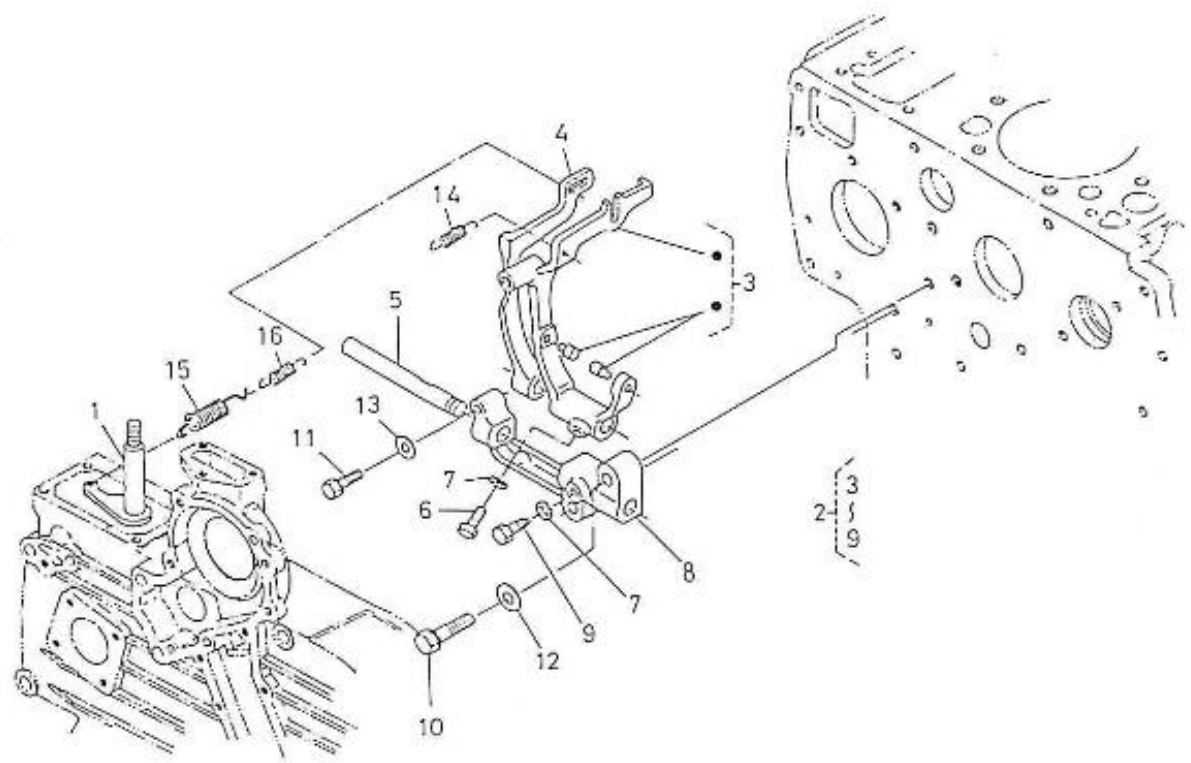

Brand: NanniDiesel
Model: Moteur 4.190HE
Version: Standard
Subassembly: Governor

N.	Item	Description	Qty	Notes
1	970302030	LEVER,GOVERNOR	1	
2	970302031	GOVERNOR,CPL.4.190	1	
3	970302032	LEVER,FORK CPL.N01	1	
4	970302033	LEVER,FORK N02	1	
5	970302034	SHAFT,FORK LEVER	1	
6	970302035	BOLT	1	
7	970119149	WASHER, SPRING D 6	2	
8	970302036	SUPPORT,FORK LEVER	1	
9	970490520	BOLT	1	
10	970302037	BOLT,M 8X 32	2	
11	970491323	BOLT,M 6X 28	1	
12	970301933	WASHER,PLAIN D 8	2	
13	970141326	WASHER, PLAIN D6	1	
14	970302038	SPRING,START	1	
15	970161314	SPRING,GOVERNOR N01	1	
16	970161315	SPRING,GOVERNOR N02	1	

V. 28/03/2006

Pag. 23/47