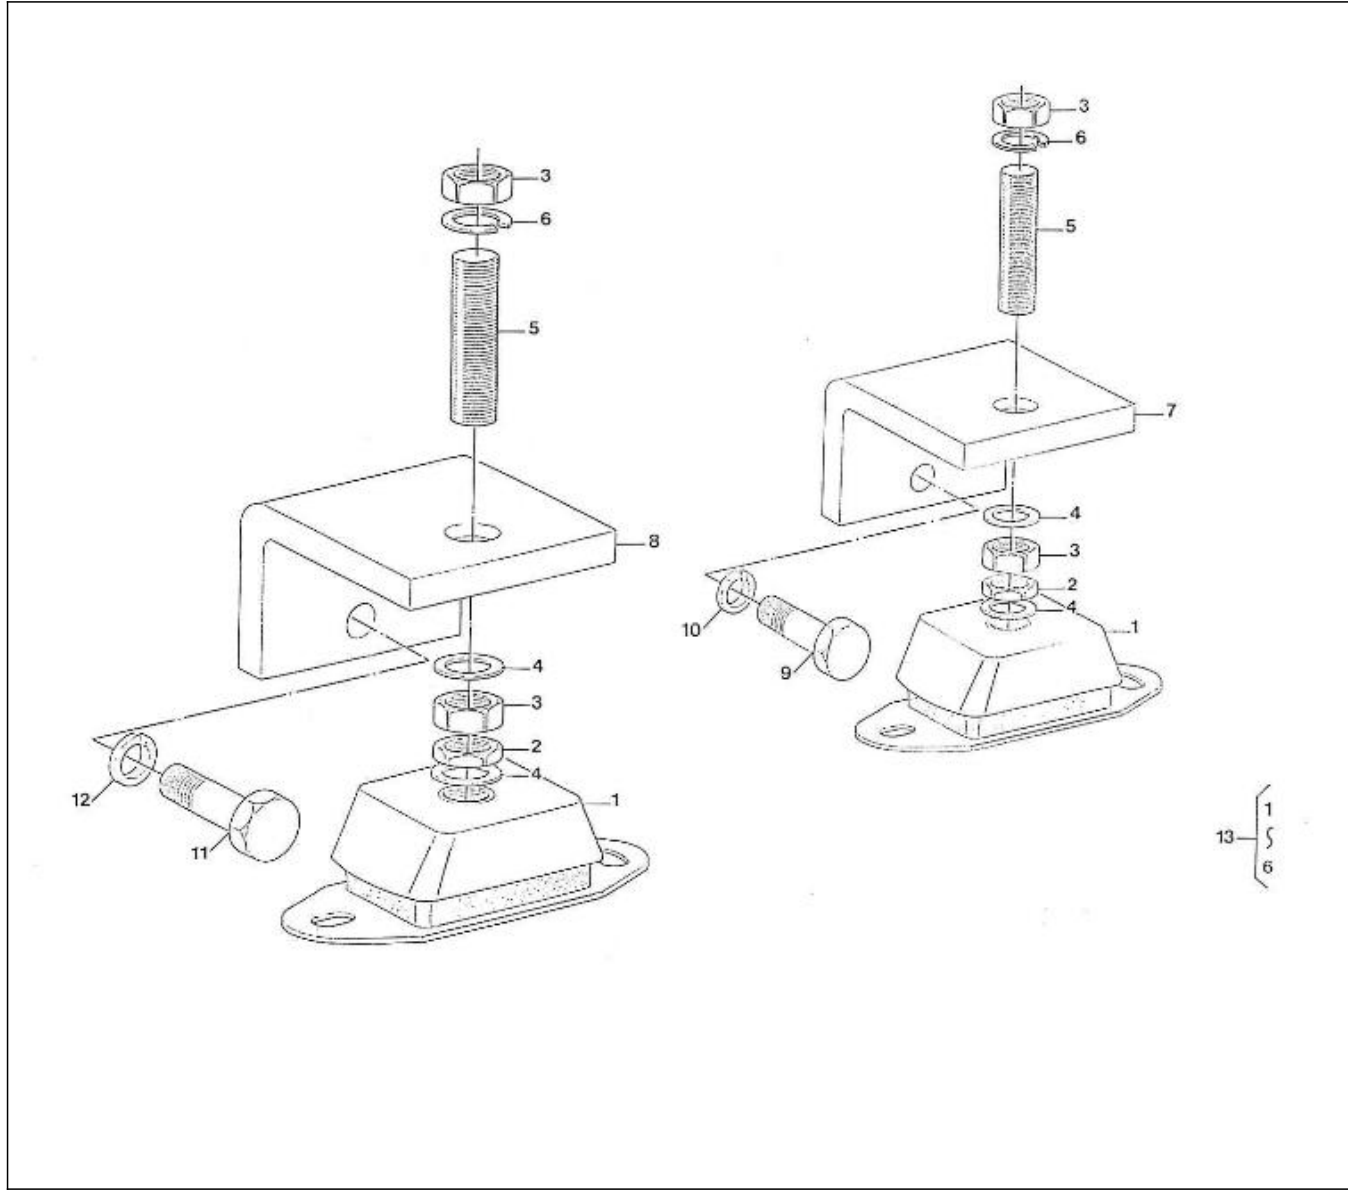

Brand: NanniDiesel
Model: Moteur 4.190HE
Version: Standard
Subassembly: Engine mount

N.	Item	Description	Qty	Notes
1	970304011	MOUNT,RUBBER CPL.35 MEDIUM	4	
2	970639203	NUT,M16 LOW	4	
3	970896520	NUT	8	
4	970649108	WASHER,PLAIN D16	8	
5	970609116	STUD,M16X100	4	
6	970649109	WASHER,SPRING D16	4	
7	970301704	SUPPORT,MOUNT FRONT 4.190	2	
8	970301419	SUPPORT,MOUNT REAR	2	
9	970499051	BOLT,HEX M10X1,25X 30	4	
10	970119136	WASHER,SPRING D10	4	
11	970301736	BOLT,HEX M12X1,25X 30	4	
12	970409154	WASHER,SPRING D12	4	
13	970304011	MOUNT,RUBBER CPL.35 MEDIUM	1	Remplacé par 48190023
13	48190023	PLOT MEDIUM 35SH M16 REMPLACE 970304011	4	A partir du 01/12/05

V. 28/03/2006

Pag. 44/47