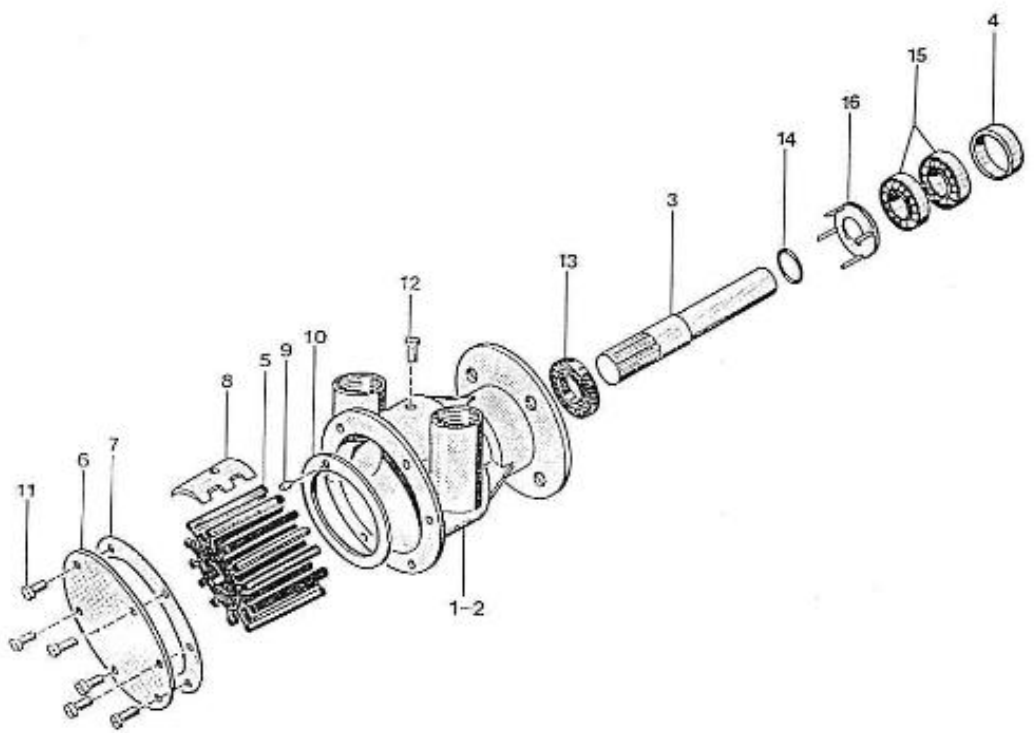

Brand: NanniDiesel
Model: Moteur 4.190HE
Version: Standard
Subassembly: Sea water pump

N.	Item	Description	Qty	Notes
1	970301725	PUMP,WATER F5B-9 4.190	1	
2	970302153	HOUSING,WATER PUMP F5B-9	1	
3	970302154	SHAFT,WATER PUMP F5B-9	1	
4	970303672	GUIDE,WATER PUMP F5B-9000	1	
5	970604530	IMPELLER,WATER PUMP F 5B-/9	1	
6	970303673	COVER,END W/PUMP F5B-9000	1	
7	970604529	GASKET,F5B	1	
8	970303674	CAM,WATER PUMP F5B-9000	1	
9	970303675	PIN,WATER PUMP F5B-9000	1	
10	970300891	PLATE,WEAR W/PUMP F5B-9000	1	
11	970303677	SCREW,COVER W/PUMP F5B-9000	6	
12	970303678	SCREW,CAM WATER PUMP F5B-9000	1	
13	970614516	RING,SEAL OIL W/PUMP F5B-9000	1	
14	970303679	O-RING,WATER PUMP F5B-9000	1	
15	970770251	BEARING,BAIL WATER PUMP F5B-90	2	
16	970303680	WASHER,WATER PUMP F5B-9000	1	

V. 28/03/2006

Pag. 27/47