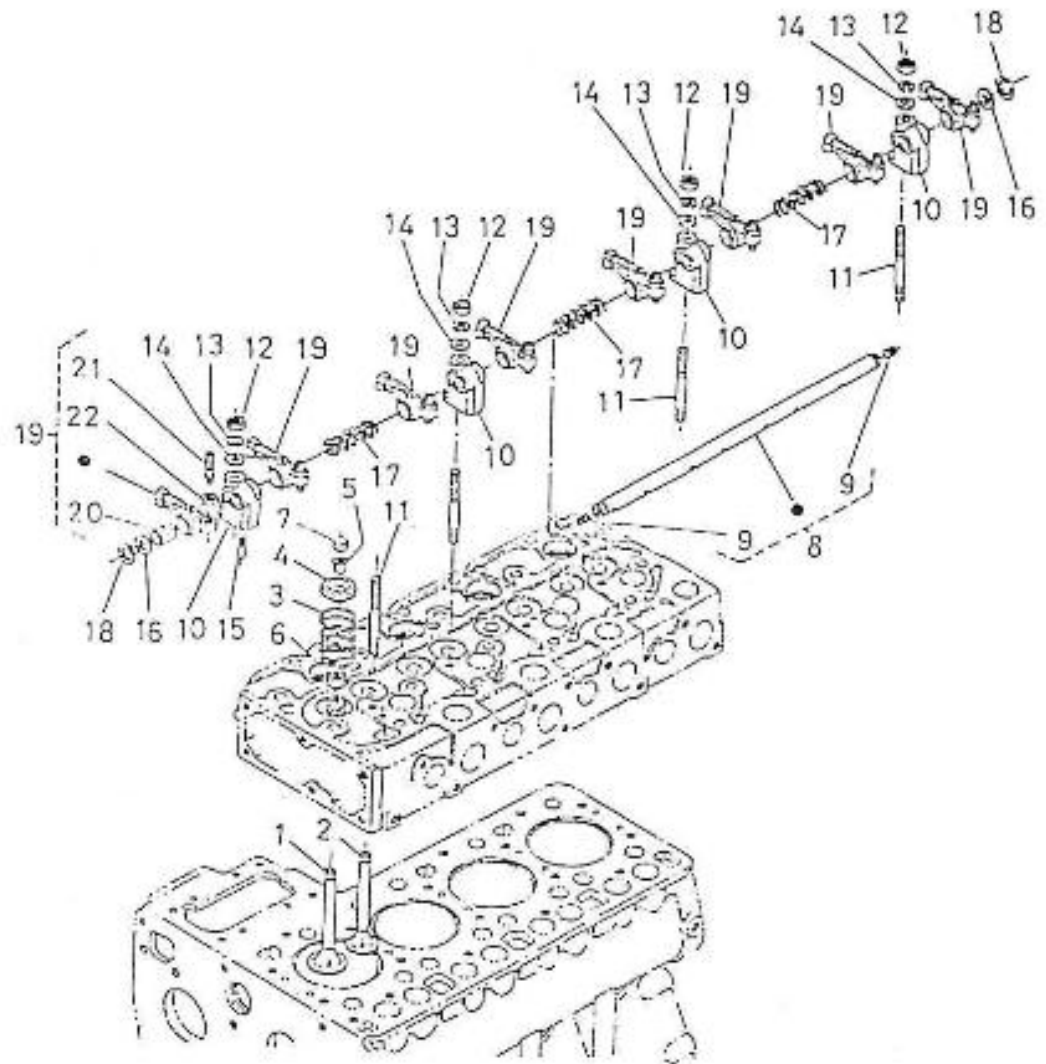

V. 28/03/2006

Pag. 8/47

Brand: NanniDiesel

Model: Moteur 4.190HE

Version: Standard

Subassembly: Camshaft

N.	Item	Description	Qty	Notes
1	970302039	TAPPET	8	
2	970302040	ROD,PUSH	8	
3	970302041	CAMSHAFT,CPL.4.190	1	
4	970302041	CAMSHAFT,CPL.4.190	1	
5	970302043	SCREW,SET	2	
6	970302044	GEAR,CAMSHAFT	1	
7	970301966	KEY,FEATHER	1	
8	970302045	STOPPER,CAMSHAFT	1	
9	970491134	BOLT,M 8X 18	2	
10	970302046	GEAR,IDLE CPL.	1	
11	970302047	BUSHING,IDLE GEAR	2	
12	970302048	COLLAR,IDLE GEAR N01	1	
13	970302049	COLLAR,IDLE GEAR N02	1	
14	970302050	CIR-CLIP,EXTERNAL	1	
15	970302051	SHAFT,IDLE GEAR	1	
16	970491134	BOLT,M 8X 18	3	