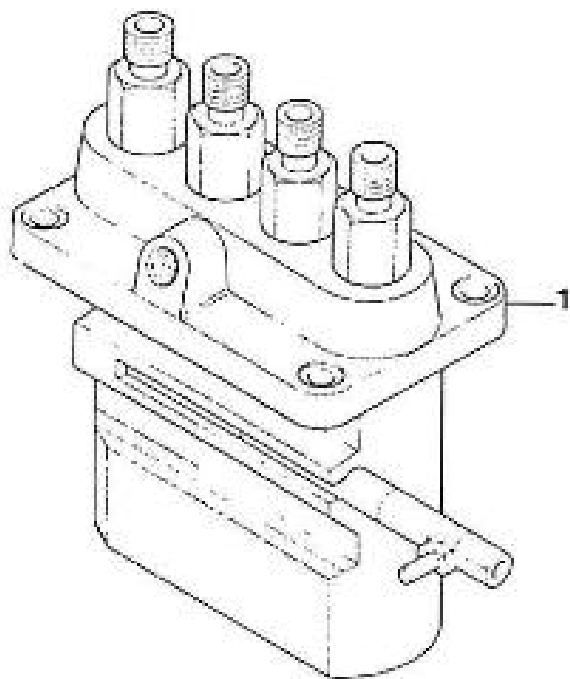

Brand: NanniDiesel	N.	Item	Description	Qty	Notes
Model: Moteur 4.190HE	1	970302090	PUMP,INJECTION 4.190 CPL	1	
Version: Standard					
Subassembly: Injection pump					

V. 28/03/2006

Pag. 19/47