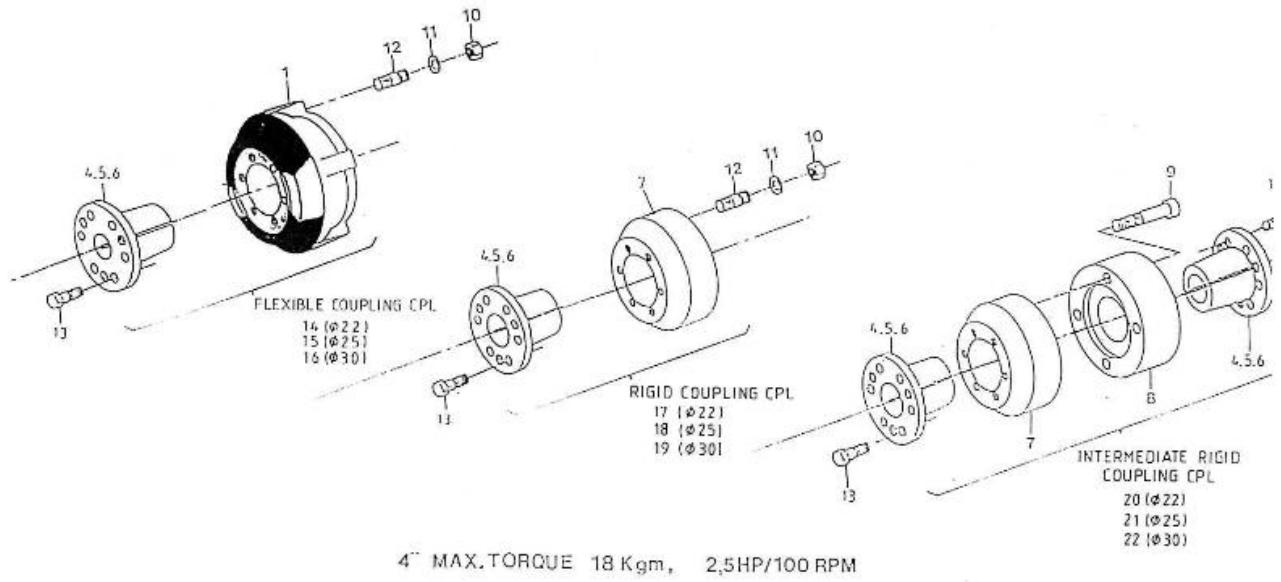

V. 28/03/2006

Pag. 46/47

Brand: NanniDiesel

Model: Moteur 4.190HE

Version: Standard

Subassembly: Shaft coupling

N.	Item	Description	Qty	Notes
1	970300733	FLEXIBLE COUPLING 4 P	1	
4	970301226	"CONE,CLAMPING 4" 22"	1	
5	970301104	"CONE,CLAMPING 4" 25"	1	
6	970301105	"CONE,CLAMPING 4" 30"	1	
7	970301222	COUPLING	1	
8	970301221	COUPLING	1	
9	970609157	BOLT,SOCK M10X 55	4	
10	970119143	NUT, M10	4	
11	970119136	WASHER,SPRING D10	4	
12	970621020	STUD,M10X 22	4	
13	970409603	BOLT,HEX M 8X 25	6	
14	970307180	FLEXIBLE COUPLING	1	
15	970307181	FLEXIBLE COUPLING	1	
16	970307182	FLEXIBLE COUPLING	1	
17	970307183	FLEXIBLE COUPLING	1	
18	970307184	FLEXIBLE COUPLING	1	
19	970307185	FLEXIBLE COUPLING	1	
20	970307186	FLANGE	1	
21	970307187	FLANGE	1	
22	970307192	SET OF GASKETS	1	