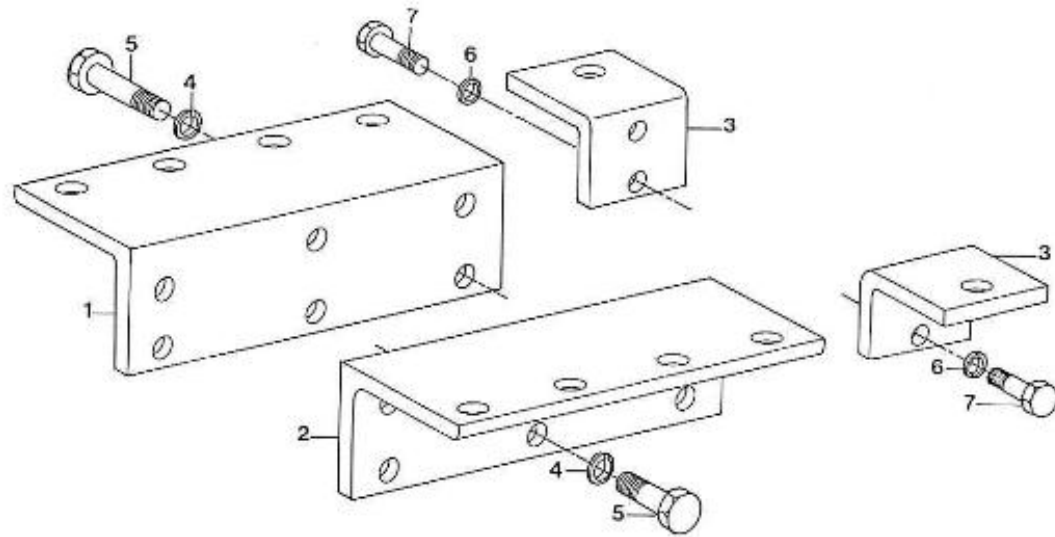

Brand: NanniDiesel	N.	Item	Description	Qty	Notes
Model: Moteur 4.190HE	1	970302525	SUPPORT,MOUNT	1	
Version: Standard	2	970302524	SUPPORT,MOUNT	1	
Subassembly: Rigid base	3	970301419	SUPPORT,MOUNT REAR	2	
	4	970409154	WASHER,SPRING D12	12	
	5	970301736	BOLT,HEX M12X1,25X 30	12	
	6	970119136	WASHER,SPRING D10	4	
	7	970499051	BOLT,HEX M10X1,25X 30	4	

V. 28/03/2006

Pag. 45/47