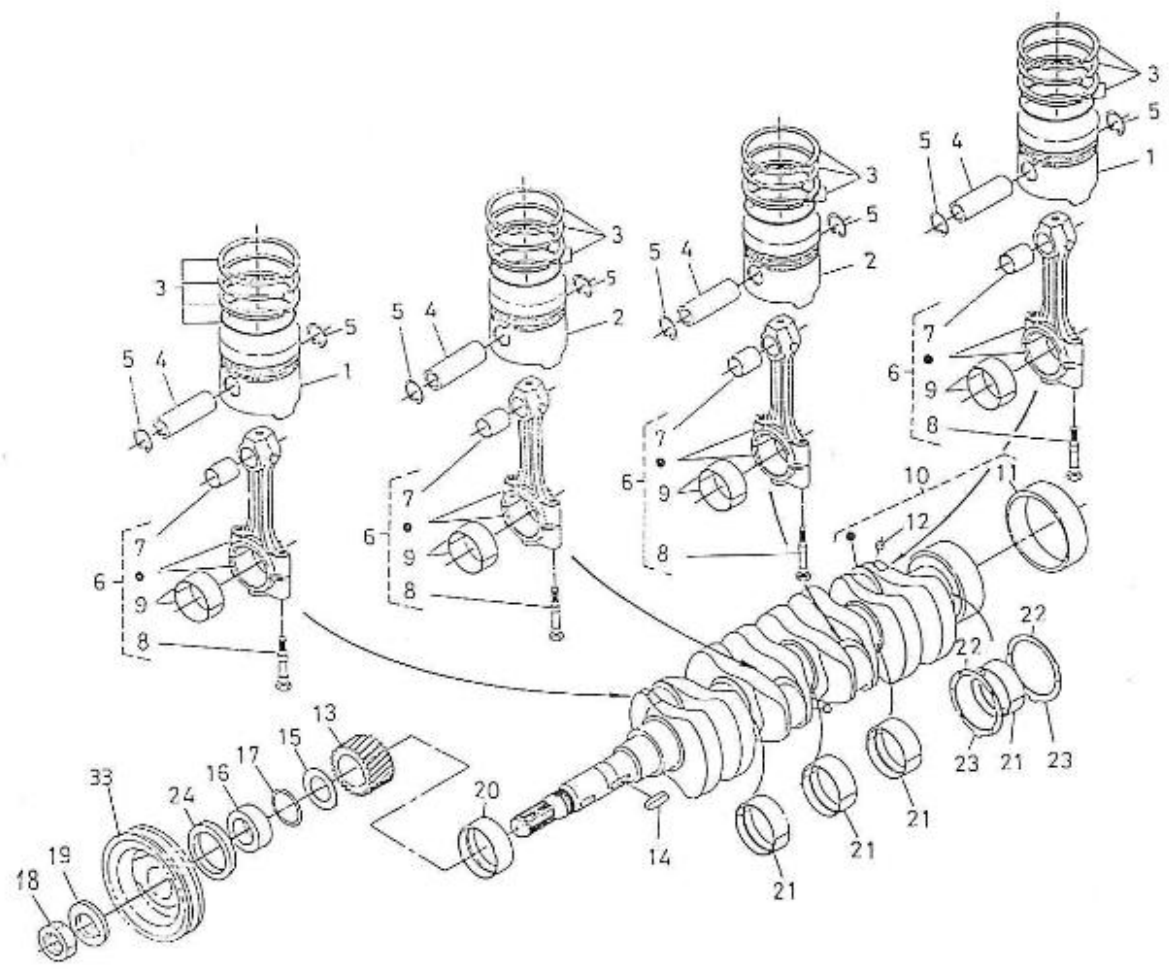

Brand: NanniDiesel

Model: Moteur 4.190HE

Version: Standard

Subassembly: Crankshaft pistons

N.	Item	Description	Qty	Notes
1	970301954	PISTON,STD.4.190	2	
2	970302401	PISTON,STD.4.190	2	
3	970301955	SET,PISTON RING STD.	4	
4	970301956	PIN,PISTON	4	
5	970301957	CIR-CLIP	8	
6	970301958	ROD,CONNECTING CPL.4.190	4	
7	970301959	BUSH,CONN.ROD	4	
8	970301934	BOLT,CONN.ROD	8	
9	970301960	METAL,CONN.ROD	8	
10	970301961	CRANKSHAFT,CPL.4.190	1	
11	970301962	SLEEVE,CRANKSHAFT	1	
12	970302400	BEARING,BALL	4	
13	970301965	GEAR,CRANKSHAFT	1	
14	970301966	KEY,FEATHER	1	
15	970301967	SLINGER,OIL	1	
16	970301968	COLLAR,CRANKSHAFT	1	
17	970301969	O-RING	1	
18	970301970	NUT,CRANKSHAFT	1	
19	970301971	WASHER,CRANKSHAFT	1	
20	970301972	METAL,CRANKSHAFT 1	1	
21	970301973	METAL,CRANKSHAFT 2	8	
22	970301974	METAL,SIDE 1	2	
23	970301975	METAL,SIDE 2	2	
24	970301976	SEAL,OIL	1	
25	970302402	PISTON,+0,5	2	
26	970302403	PISTON,+0,5	2	
27	970302404	SET,PISTON RING +0,5	4	
28	970302405	METAL,CONN.ROD +0,2	1	
29	970302406	METAL,CRANKSHAFT 1 +0,2	1	
30	970302407	METAL,CRANKSHAFT 2 +0,2	8	
31	970302408	METAL,SIDE 1 +0,2	2	
32	970302409	METAL,SIDE 2 +0,2	2	
33	970302077	PULLEY,CRANKSHAFT 4.190 STD.	1	

V. 28/03/2006

Pag. 11/47