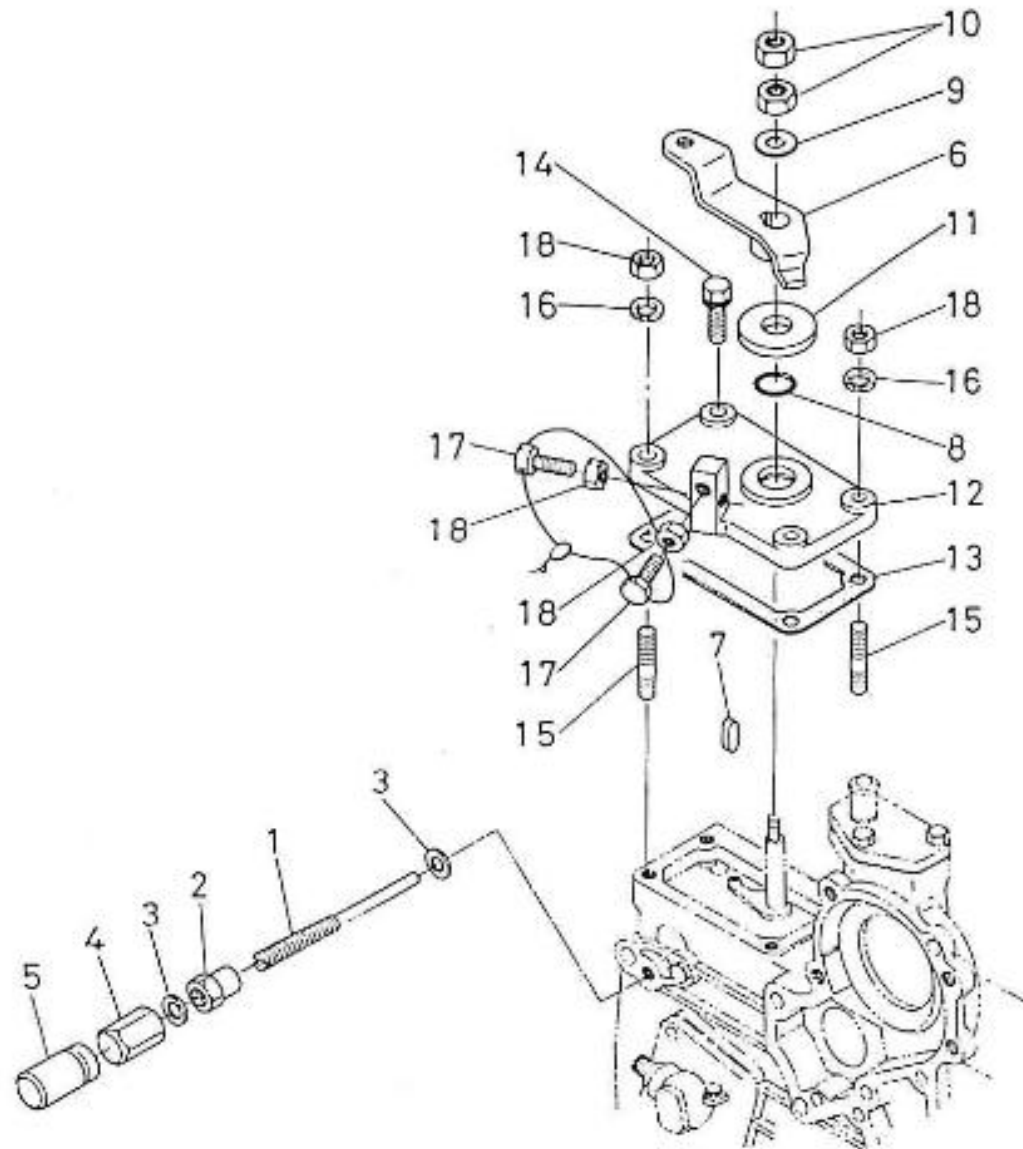

Brand: NanniDiesel

Model: Moteur 4.190HE

Version: Standard

Subassembly: Speed control

N.	Item	Description	Qty	Notes
1	970302022	SCREW,ADJUSTING	1	
2	970140402	NUT	1	
3	970150403	RING,SEAL	2	
4	970140504	NUT, CAP M8	1	
5	970302411	CAP,NUT	1	
6	970302023	LEVER,SPEED CONTROL	1	
7	970143118	KEY,FEATHER	1	
8	970302024	O-RING	1	
9	970302025	WASHER,PLAIN D 8	1	
10	970302026	NUT,M 8	2	
11	970302027	SPACER,GOVERNOR	1	
12	970302028	COVER,SPEED CONTROL 4.190	1	
13	970302029	GASKET,COVER SPEED CONTROL	1	
14	970491536	BOLT,M 6X 20	2	
15	970490224	STUD	2	
16	970119149	WASHER, SPRING D 6	2	
17	970141301	BOLT, STOPPER ADJ.	2	
18	970151133	NUT,M 6	4	

V. 28/03/2006

Pag. 10/47