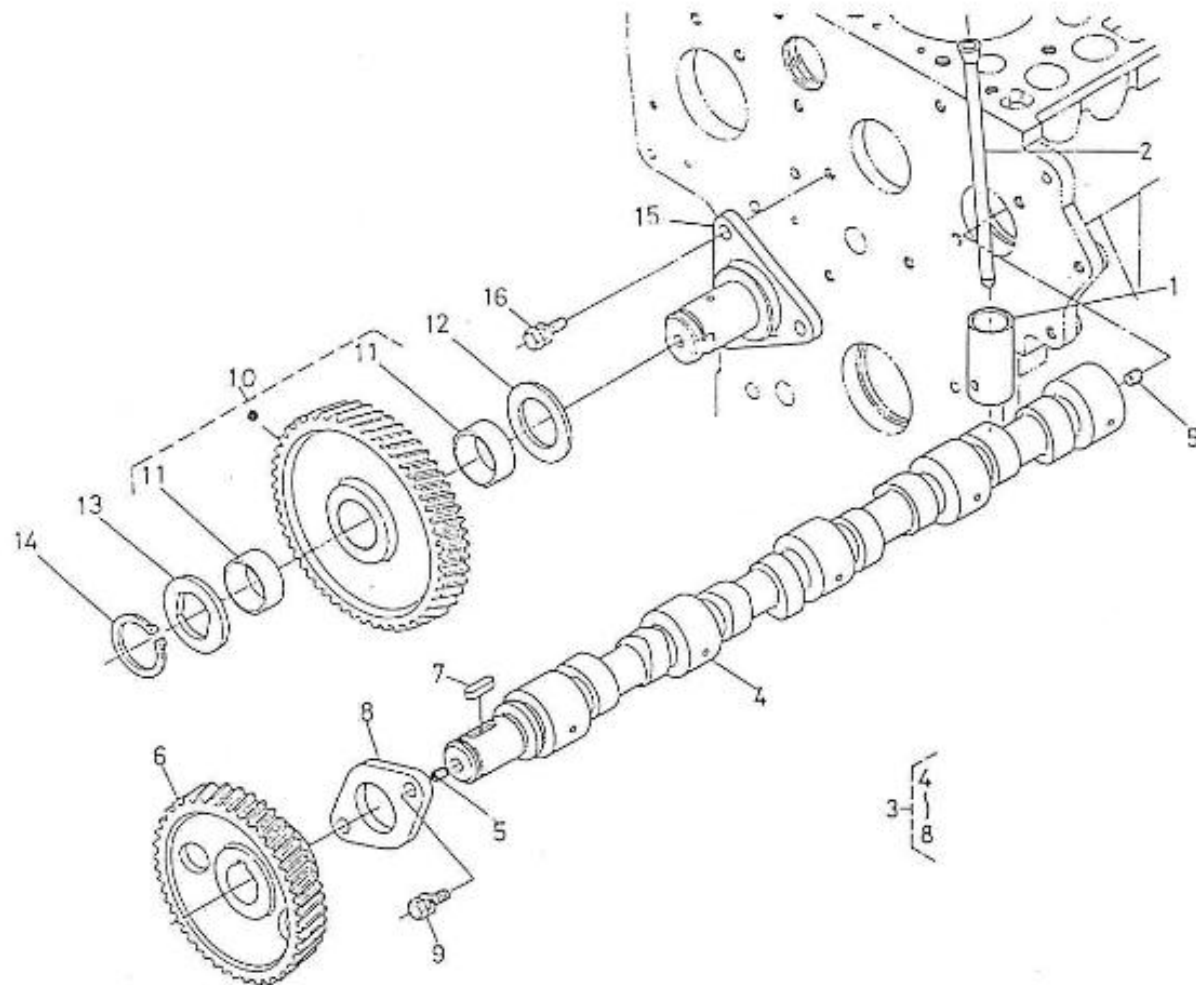

V. 28/03/2006

Pag. 8/47

Brand: NanniDiesel

Model: Moteur 4.190HE

Version: Standard

Subassembly: Camshaft

N.	Item	Description	Qty	Notes
1	970302039	TAPPET	8	
2	970302040	ROD,PUSH	8	
3	970302041	CAMSHAFT,CPL.4.190	1	
4	970302041	CAMSHAFT,CPL.4.190	1	
5	970302043	SCREW,SET	2	
6	970302044	GEAR,CAMSHAFT	1	
7	970301966	KEY,FEATHER	1	
8	970302045	STOPPER,CAMSHAFT	1	
9	970491134	BOLT,M 8X 18	2	
10	970302046	GEAR,IDLE CPL.	1	
11	970302047	BUSHING,IDLE GEAR	2	
12	970302048	COLLAR,IDLE GEAR N01	1	
13	970302049	COLLAR,IDLE GEAR N02	1	
14	970302050	CIR-CLIP,EXTERNAL	1	
15	970302051	SHAFT,IDLE GEAR	1	
16	970491134	BOLT,M 8X 18	3	