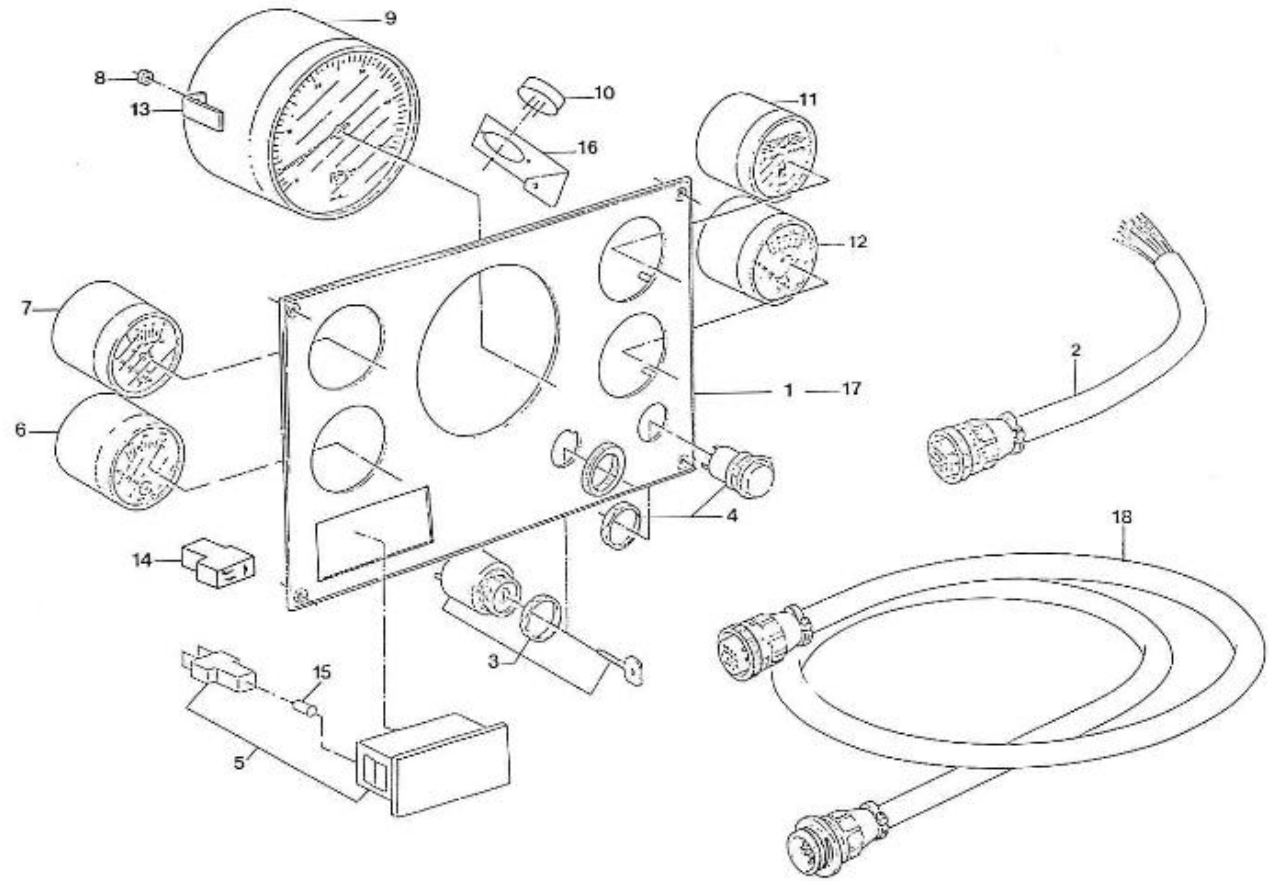

Brand: NanniDiesel

Model: Moteur 4.190HE

Version: Standard

Subassembly: Instrument panel LXP

N.	Item	Description	Qty	Notes
1	970300790	PLATE,PANEL 5 INSTRUMENTS VDO	1	
2	970300969	WIRING,PANEL 300941	1	
3	970300968	SWITCH,BOSCH,STARTER	1	
4	970300967	BUTTON,PUSH	1	
5	970856005	LIGTH WARNING	1	
6	970850603	THERM.V. 120C 12V D52	1	
7	970850705	OIL PRESSURE GAUGE 5B	1	
8	970301191	NUT,M 4 A2	12	
9	970300910	GAUGE,VDO,TACH,3000,W ,D 85	1	
10	970302288	BUZZER,SONITRON SM-2B	1	
11	970300742	GAUGE,VDO,HOUR,2P,D 52	1	
12	970850801	VOLTMETER	1	
13	970300920	CLAMP,INSTRUMENTS	12	
14	970301046	DIODE,HOLDER CPL.NEGATIVE -M-	1	
15	970856011	BULB 12V-2W	4	
16	970302302	+++ PLUS DIFFUSE ++++++ SUPPORT BUZZER	1	
17	970300054	PANEL,5 INSTRUMENTS 12V CPL.VD	1	
18	970300944	WIRING,INTERMEDIATE (4 MTR)	1	

V. 28/03/2006

Pag. 34/47