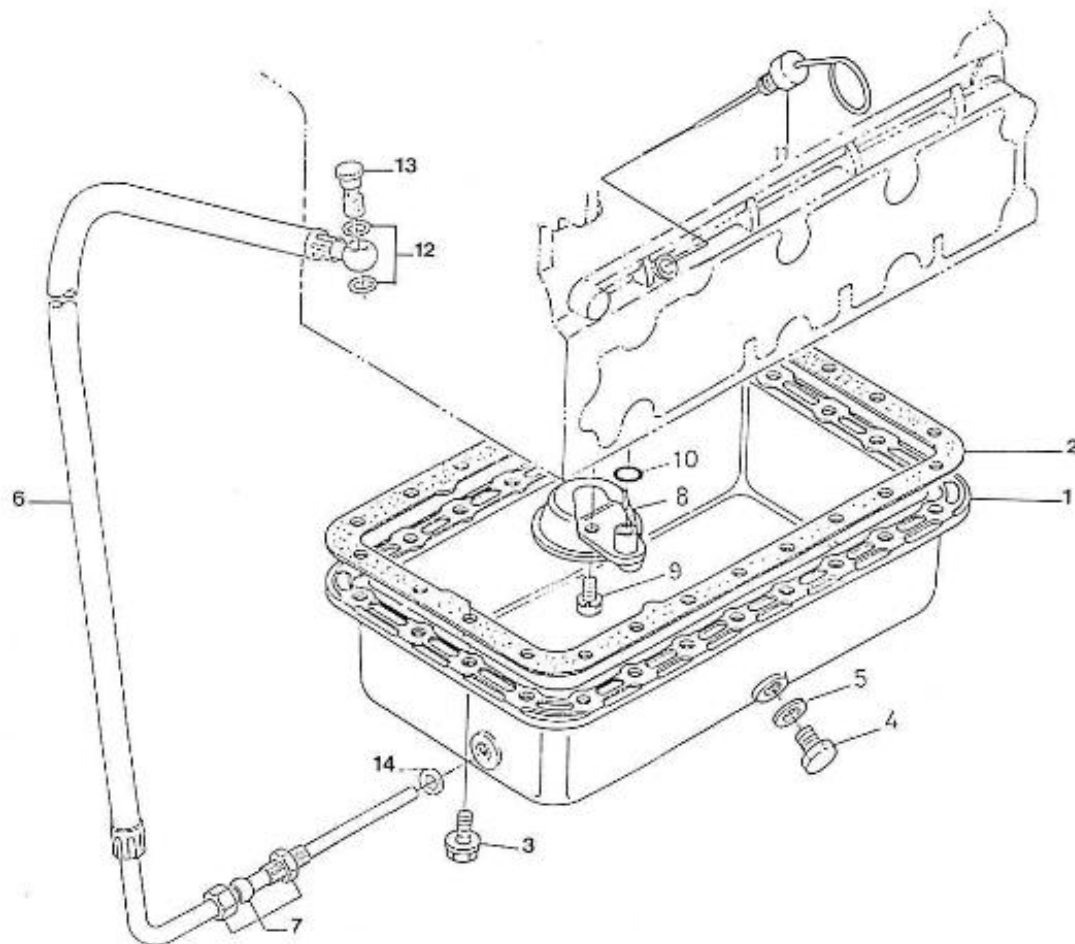

V. 28/03/2006

Pag. 3/47

Brand: NanniDiesel

Model: Moteur 4.190HE

Version: Standard

Subassembly: Oil pan

N.	Item	Description	Qty	Notes
1	970301947	PAN,OIL 4.190	1	
2	970301948	GASKET,OIL PAN 4.190	1	
3	970301949	BOLT	24	
4	970490127	PLUG, OIL DRAIN	1	
5	970432132	GASKET,RING	1	
6	970302421	HOSE,OILEXTRACTION 4.190 CPL	1	
7	970302269	COUPLING,FITTING D10	1	
8	970301950	FILTER,OIL PAN 4.190	1	
9	970490919	BOLT,M 8X 16	1	
10	970301951	O-RING	1	
11	970301952	DIPSTICK,OIL LEVEL 4.190	1	
12	970300306	GASKET,RING D14	2	
13	970432515	BOLT,BANJO M14X1,5	1	
14	970300199	GASKET,RING D16	1	