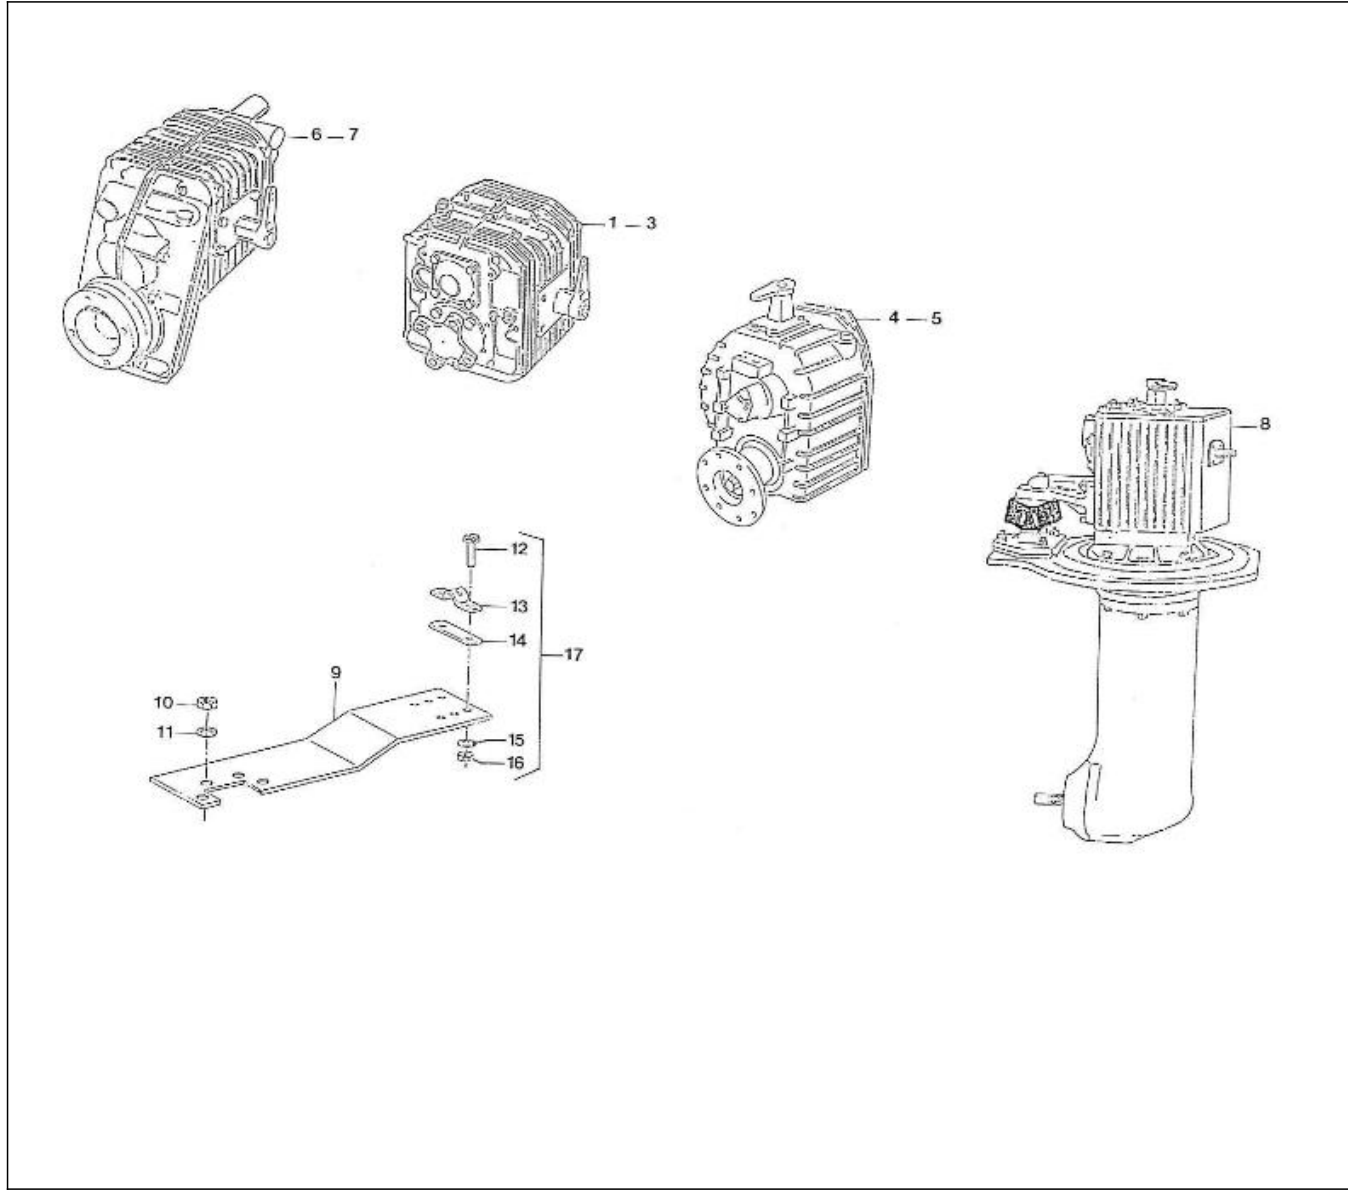

Brand: NanniDiesel
Model: Moteur 4.190HE
Version: Standard
Subassembly: Reversing gear

N.	Item	Description	Qty	Notes
1	970776011	GEARBOX,HBW100 -1,79R	1	
2	970776330	GEARBOX	1	
3	970307530	GEARBOX	1	
4	970776343	GEARBOX	1	
5	970776342	GEARBOX	1	
6	970776340	GEARBOX	1	
7	970776335	GEARBOX	1	
8	970778020	+++ PLUS DIFFUSE ++++++ TRANSMISSION SAIL	1	
9	970300373	SUPPORT,CONTROL HBW	1	
10	970027322	NUT,M 8	2	
11	970119139	WASHER,CORRUGATED D8	2	
12	970300317	BOLT,HEX M 5X 16	2	
13	970300315	CLAMP,CABLE	1	
14	970300316	PLATE,CLAMP	1	
15	970300318	WASHER,SPRING D 5	2	
16	970609904	NUT,M 5	2	
17	970835020	CLAMP	1	

V. 28/03/2006

Pag. 42/47