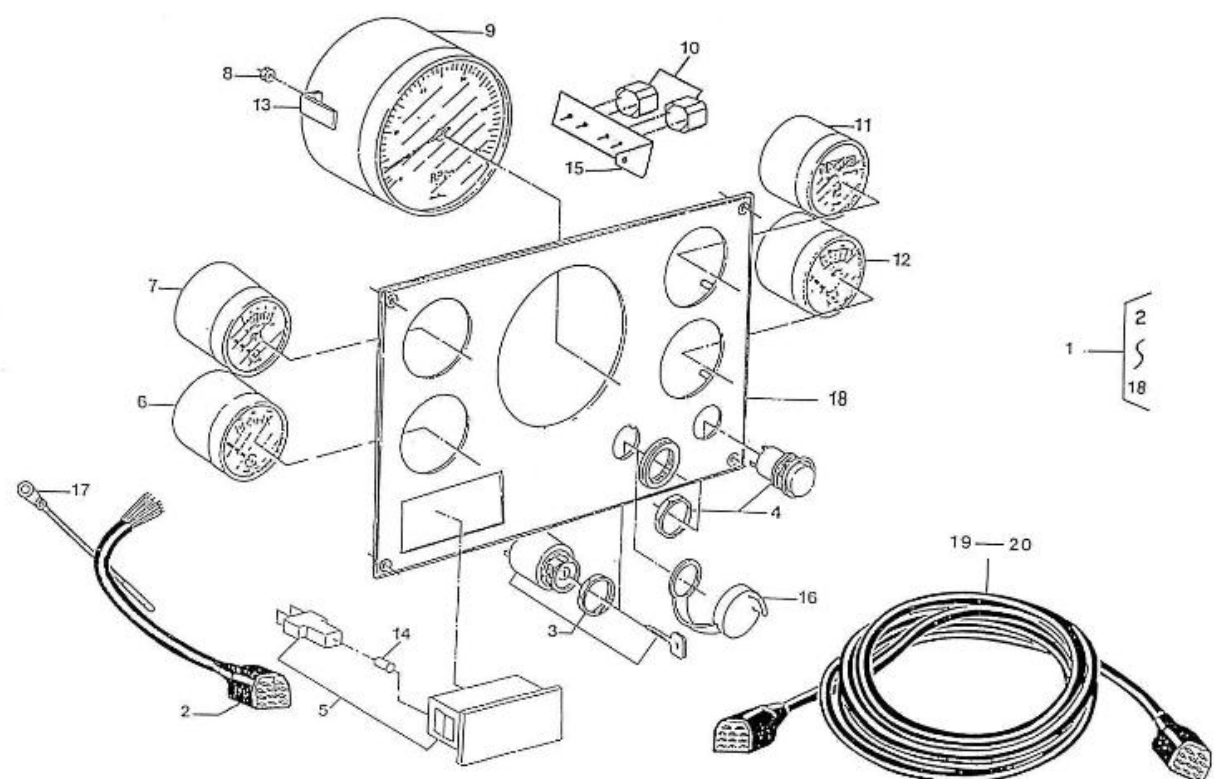

V. 28/03/2006

Pag. 36/47

Brand: NanniDiesel

Model: Moteur 4.190HE

Version: Standard

Subassembly: Panel 5 instruments

N.	Item	Description	Qty	Notes
1	674349	PANEL,1 INSTR.TACHO CPL VDO	1	
2	970304004	WIRING,PANEL 5INSTR. CPL. (11P	1	
3	970302667	SWITCH,BOSCH STARTER + GLOWING	1	
4	970300967	BUTTON,PUSH	1	
5	970856005	LIGHT WARNING	1	
6	970850603	THERM.V. 120C 12V D52	1	
7	970850705	OIL PRESSURE GAUGE 5B	1	
8	970301191	NUT,M 4 A2	12	
9	970301642	GAUGE,VDO,TACH,4000 12-24V 2P	1	
10	970302684	BUZZER,SONITRON SMA 24A P17.05	2	
11	970300742	GAUGE,VDO,HOUR,2P,D 52	1	
12	970850801	VOLTMETER	1	
13	970300920	CLAMP,INSTRUMENTS	12	
14	970856011	BULB 12V-2W	9	
15	970310182	SUPPORT	1	
16	970304021	COVER	1	
17	970304019	CABLEBINDER,PLASTIC 4.8X195	1	
18	970300790	PLATE,PANEL 5 INSTRUMENTS VDO	1	
19	970302665	WIRING,INTERMEDIATE 4MTR 11POS	1	
20	970302666	WIRING,INTERMEDIATE 8MTR 11POS	1	