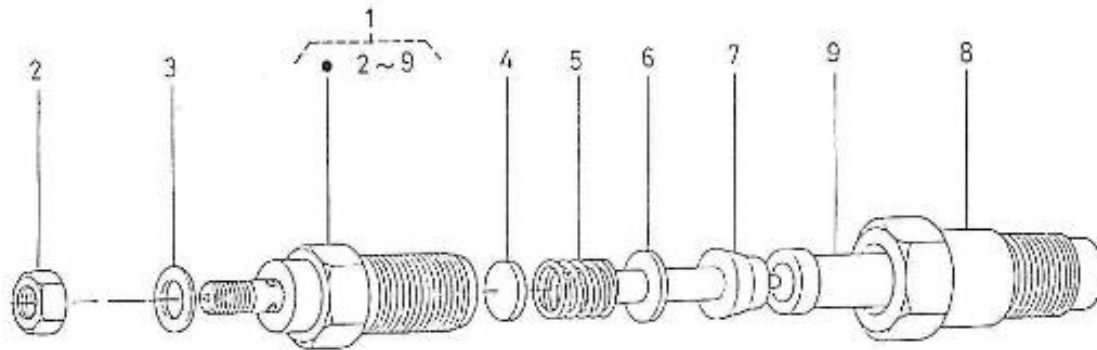

Brand: NanniDiesel

Model: Moteur 4.190HE

Version: Standard

Subassembly: Nozzle holder

N.	Item	Description	Qty	Notes
1	970152108	INJECTOR,CPL.	4	
2	970492153	NUT,NOZZLE INJ.	4	
3	970492172	WASHER,NOZZLE INJ.	4	
4	970492142	SPACER,ADJUSTING NOZZLE STD.	4	
5	970492143	SPRING,NOZZLE INJ.	4	
6	970492144	PIECE,DISTANCE NOZZLE INJ.	4	
7	970492145	ROD,PUSH NOZZLE INJ.	4	
8	970492173	NUT,NOZZLE INJ.	4	
9	970492113	NOZZLE,INJECTOR	4	
10	970142200	SET,SPACER NOZZLE	4	

V. 28/03/2006

Pag. 20/47