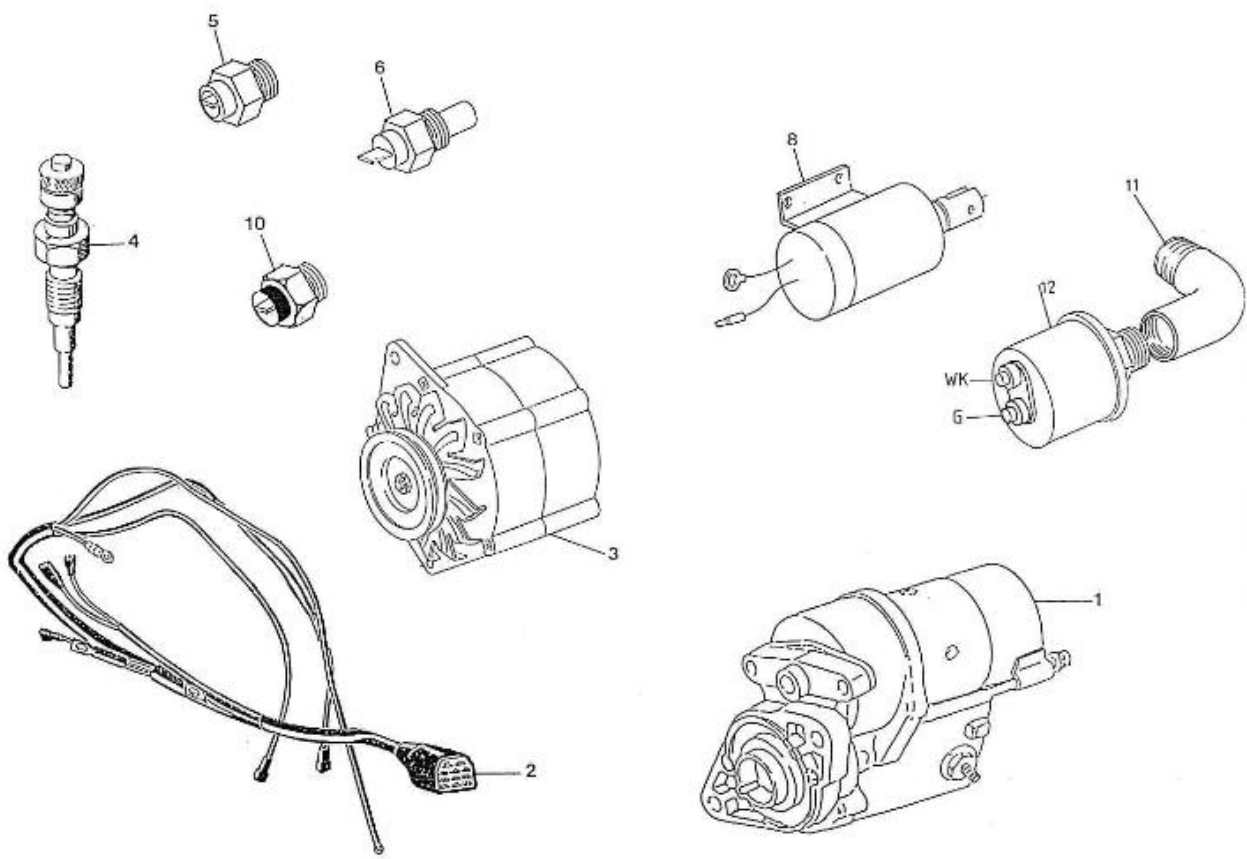

Brand: NanniDiesel	N.	Item	Description	Qty	Notes
Model: Moteur 4.190HE	1	970302070	STARTER,MOTOR 12V 0,8KW	1	
Version: Standard	2	970302661D	WIRING	1	
Subassembly: Electrics	3	970437500	ALTERNATOR,14V-55A MOTOROLA	1	
	4	970302082	GLOWPLUG,4.190	1	
	5	970851725	TEMPERATURE SENDER	1	
	6	970851602	WATER TEMPERATURE SENDER	1	
	8	970301580	SOLENOID,12V 4.190	1	
	10	970851700	SWITCH,OIL	1	
	11	970493207	ELBOW,1/8X10X1,5MF	1	
	12	970307091	OIL PRESSURE SENDER	1	

V. 28/03/2006

Pag. 40/47