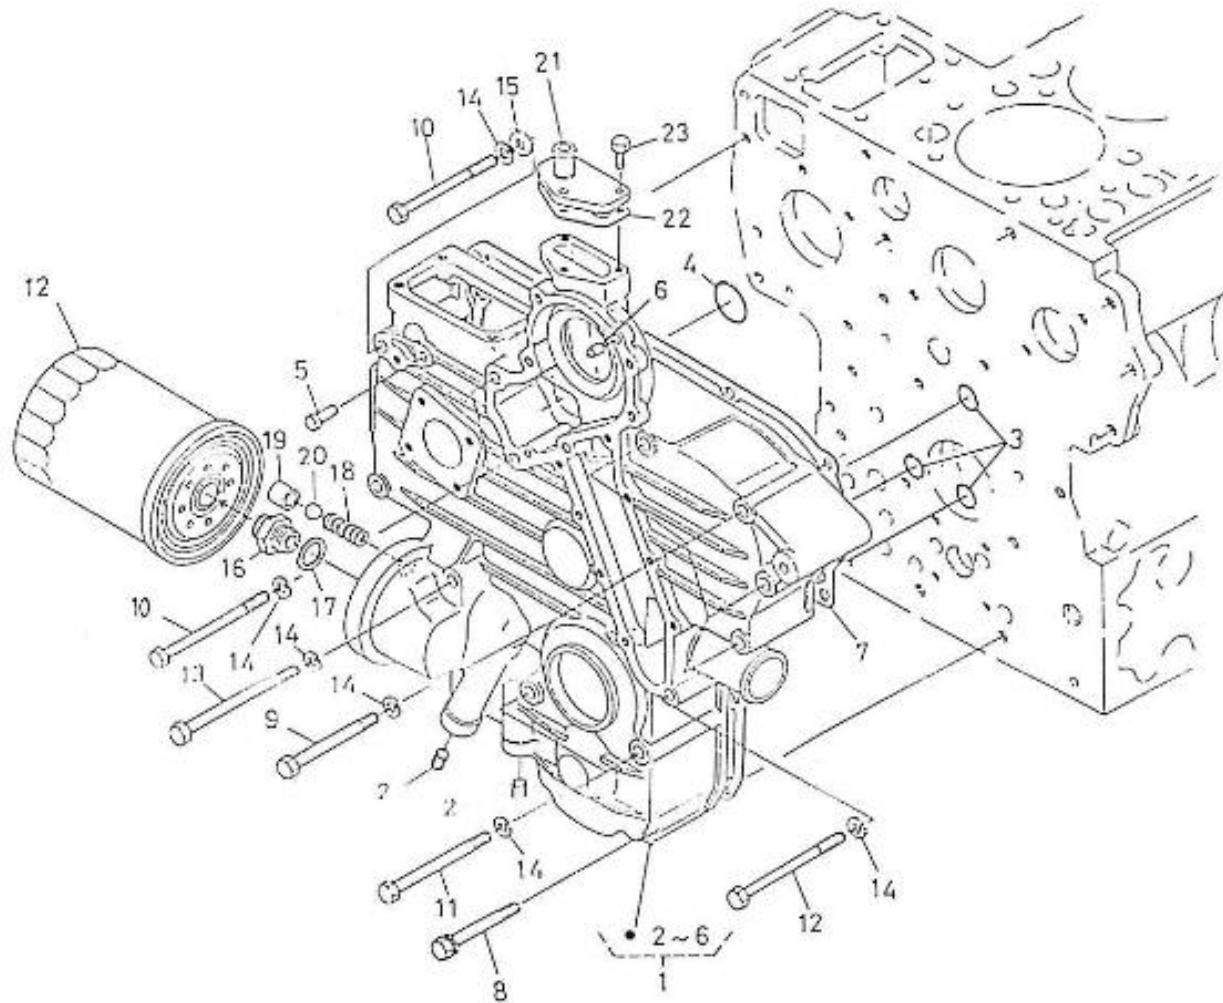

Brand: NanniDiesel

Model: Moteur 4.190HE

Version: Standard

Subassembly: Timing case

N.	Item	Description	Qty	Notes
1	970301920	COVER,TIMING CASE CPL.4.190	1	
2	970140202	PLUG, SOCK	2	
3	970301922	O-RING	3	
4	970301923	O-RING	1	
5	970490204	PIN,TIMING COVER	1	
6	970301908	PIN,CYLINDRICAL	2	
7	970301925	GASKET,TIMING CASE 4.190	1	
8	970301926	BOLT,M 8X 60	2	
9	970301927	BOLT,M 8X 70	5	
10	970301929	BOLT	2	
11	970301928	BOLT,M 8X 80	4	
12	970603003	FILTER,ELEMENT OIL 4.180/90	1	
13	970301930	BOLT,M 8X 95	2	
14	970490904	WASHER,SPRING D 8	13	
15	970301933	WASHER,PLAIN D 8	1	
16	970302072	NIPPLE	1	
17	970302073	GASKET,RING	1	
18	970302074	SPRING	1	
19	970302075	SEAT,VALVE	1	
20	970302076	BEARING,BALL	1	
21	970301931	FLANGE,WATER RETURN	1	
22	970301932	GASKET,FLANGE W/RETURN	1	
23	970491536	BOLT,M 6X 20	3	

V. 28/03/2006

Pag. 3/47