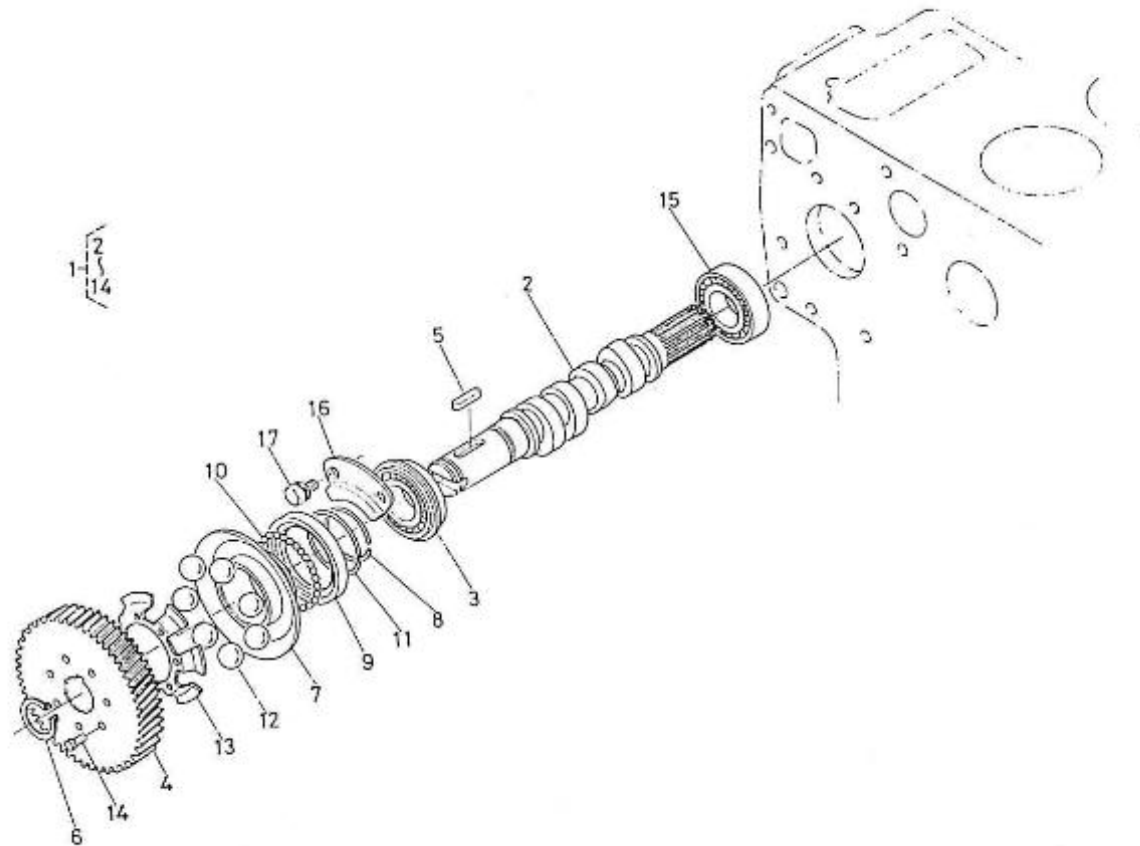

V. 28/03/2006

Pag. 13/47

Brand: NanniDiesel	N.	Item	Description	Qty	Notes
Model: Moteur 4.190HE	1	970302092	CAMSHAFT,FUEL CPL.4.190	1	
Version: Standard	2	970302092	CAMSHAFT,FUEL CPL.4.190	1	
Subassembly: Camshaft fuel	3	970302094	BEARING,CASE	1	
	4	970302095	GEAR,INJ.PUMP	1	
	5	970302096	KEY,FEATHER	1	
	6	970302097	CIR-CLIP,EXTERNAL	1	
	7	970302098	SLEEVE,GOVERNOR	1	
	8	970302099	CIR-CLIP,GOVERNOR SLEEVE	1	
	9	970303929	CASE,GOVERNOR BALL	1	
	10	970492130	BEARING,BALL FUEL CAMSHAFT	39	
	11	970302100	CIR-CLIP,GOVERNOR BALL CASE	1	
	12	970302101	BEARING,BALL	7	
	13	970302103	GUIDE,GOVERNOR	1	
	14	970302104	PIN,RIVET	7	
	15	970302105	BEARING,CASE	1	
	16	970302106	STOPPER,FUEL CAMSHAFT	1	
	17	970490919	BOLT,M 8X 16	2	