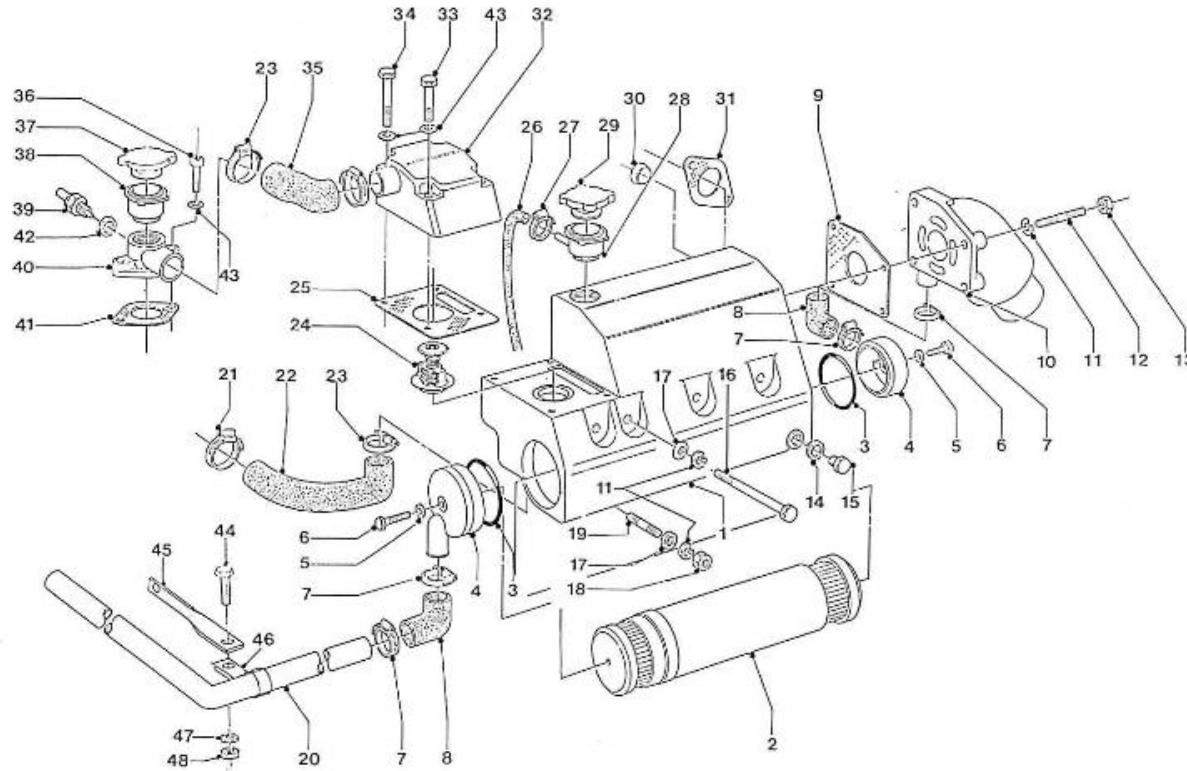

Brand: NanniDiesel

Model: Moteur 4.190HE

Version: Standard

Subassembly: Heat exchanger exh. Manifold

N.	Item	Description	Qty	Notes
1	970301701	HOUSING,HEATEXCHANGER 4.190	1	
2	970307713	TUB STACK	1	
3	970301719	O-RING,68,00X4,00	2	
4	970301404	COVER,HEATEXCH.	2	
5	970300288	GASKET,M8	2	
6	970301263	BOLT,M 8X 45 -A2-	2	
7	970604526	CLAMP,HOSE 22-32	4	
8	970301713	HOSE,ELBOW COVER HEATEX.4.190	2	
9	970301710	GASKET,MIXER 4.190	1	
10	970301706	MIXER,4.190	1	
11	970119138	WASHER,SPRING D 8	12	
12	970300374	STUD,M 8X 30	4	
13	970027322	NUT,M 8	4	
14	970300306	GASKET,RING D14	1	
15	970875506	PLUG	1	
16	970301703	BOLT,HEX M 8X160	4	
17	970119138	WASHER,SPRING D 8	8	
18	970027322	NUT,M 8	4	
19	970300374	STUD,M 8X 30	4	
20	970301726	PIPE,COPPER D22 4.190	1	
21	970604533	CLAMP,HOSE 32-44	1	
22	970301718	HOSE,WATER RETURN D32-34	1	
23	970300922	CLAMP,HOSE 26-38	3	
24	970301412	THERMOSTAT,82X	1	
25	970301408	GASKET,THERMOSTAT COVER	1	
26	970300077	HOSE,D 8 L= 450	1	
27	970439306	CLAMP,HOSE 11-17	1	
28	970300151	FILLING,NECK WATER	1	
29	970604614	CAP,FILLING 0, 7 DOUBLE SEAL	1	
30	970494517	CAP,FREEZE	2	
31	970302169	GASKET,EXHAUST MANIFOLD 4.190-	4	
32	970301403	COVER,THERMOSTAT	1	
33	970300409	BOLT,HEX M 8X 55	2	
34	970300261	BOLT,HEX M 8X 80	2	
35	970301714	HOSE,D32 COVER THERMO.4.190	1	
36	970635916	BOLT,SOCK M 8X 35	2	
37	970604614	CAP,FILLING 0, 7 DOUBLE SEAL	1	
38	970301734	FILLING,NECK CPL.4.190	1	
39	970851602	WATER TEMPERATURE SENDER	1	
40	970301711	FLANGE,WATER INTAKE 4.190	1	
41	970301730	GASKET,FLANGE	1	
42	970300306	GASKET,RING D14	1	
43	970119139	WASHER,CORRUGATED D8	6	
44	970439910	BOLT,HEX M 6X 16	1	
45	970302233	SUPPORT,PIPE CLAMP	1	
46	970304071	CLAMP	1	
47	970119149	WASHER, SPRING D 6	1	
48	970635460	NUT,M 6	1	
49	970302467	+++ PLUS DIFFUSE ++++++ JOINT ECHANGEUR 4.190HE	1	

V. 28/03/2006

Pag. 25/47