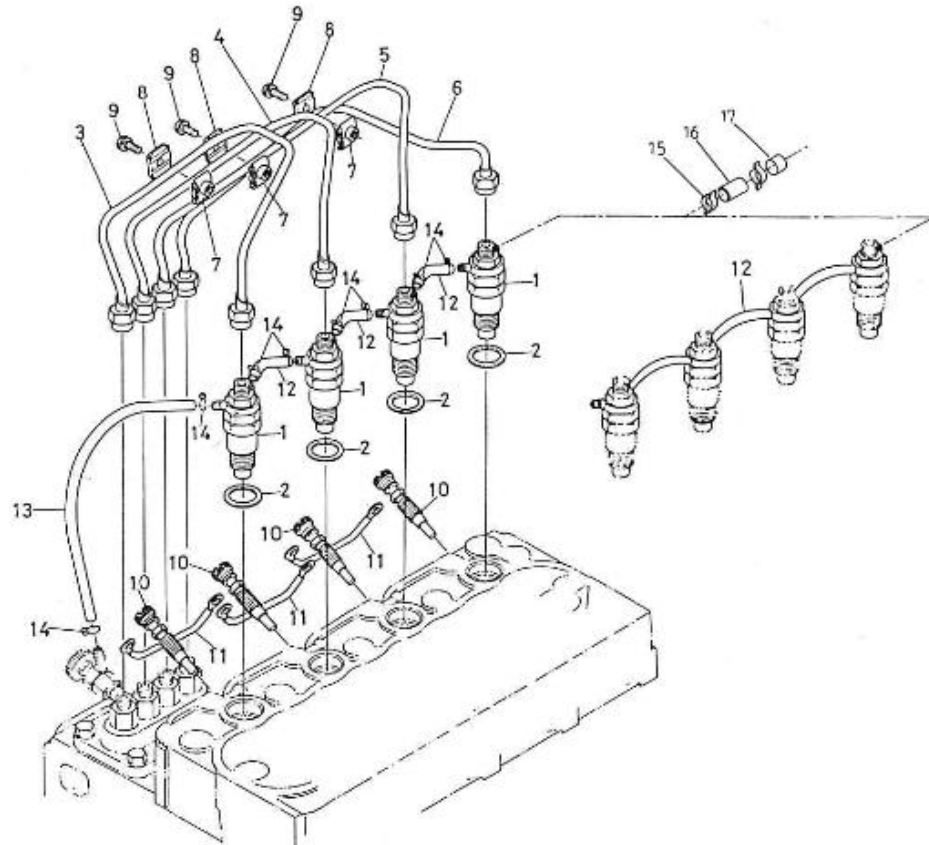

Brand: NanniDiesel

Model: Moteur 4.190HE

Version: Standard

Subassembly: Injection lines nozzles

N.	Item	Description	Qty	Notes
1	970152108	INJECTOR,CPL.	4	
2	970492109	GASKET,RING INJECTORS	4	
3	970302078	LINE,FUEL CYL.N01 4.190	1	
4	970302079	LINE,FUEL CYL.N02 4.190	1	
5	970302080	LINE,FUEL CYL.N03 4.190	1	
6	970302081	LINE,FUEL CYL.N04 4.190	1	
7	970142114	CLAMP,FUEL LINES 1+2	3	
8	970142115	CLAMP,FUEL-LINES 1+2	3	
9	970492118	SCREW,M 5X 20 ROUND HEAD	3	
10	970302082	GLOWPLUG,4.190	4	
11	970302083	CABLE,GLOWPLUG	3	
12	970302084	PIPE,FUEL OVERFLOW N01 CPL.	1	
13	970302085	PIPE,FUEL OVERFLOW N02	1	
14	970492305	CLAMP,HOSE	8	
15	970310171	CLAMP	2	
16	32805001	HOSE	1	
17	970307105	CAP, FREEZE	1	

V. 28/03/2006

Pag. 16/47