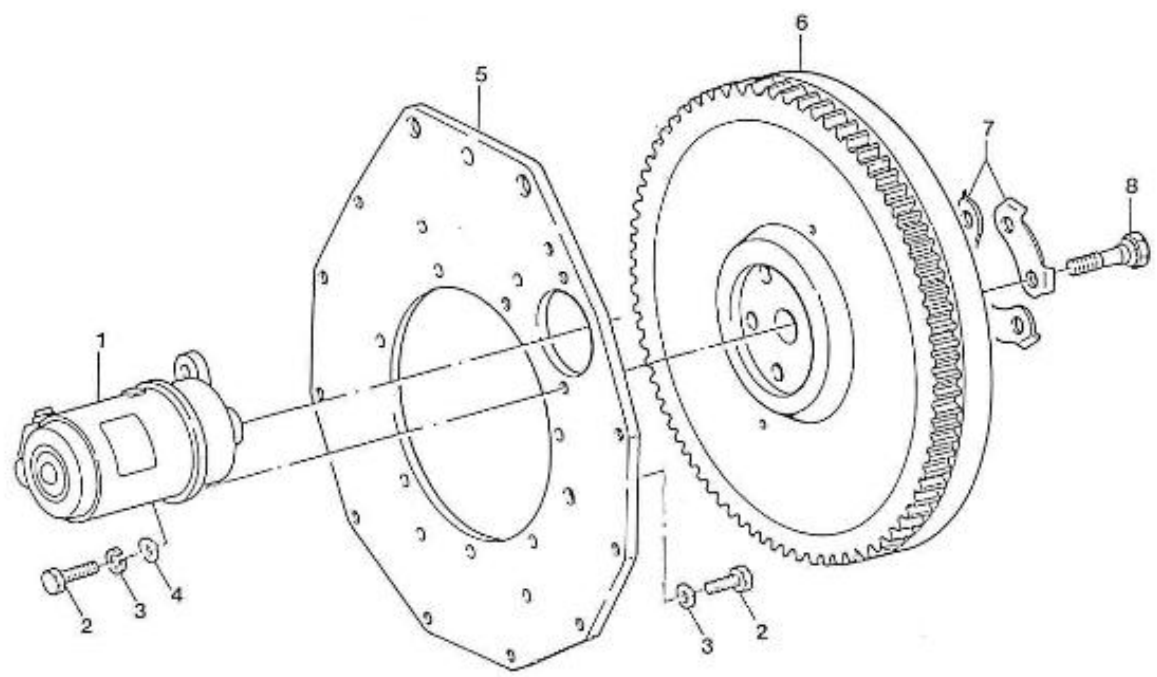

V. 28/03/2006

Pag. 13/47

Brand: NanniDiesel	N.	Item	Description	Qty	Notes
Model: Moteur 4.190HE	1	970302092	CAMSHAFT,FUEL CPL.4.190	1	
Version: Standard	2	970302092	CAMSHAFT,FUEL CPL.4.190	1	
Subassembly: Camshaft fuel	3	970302094	BEARING,CASE	1	
	4	970302095	GEAR,INJ.PUMP	1	
	5	970302096	KEY,FEATHER	1	
	6	970302097	CIR-CLIP,EXTERNAL	1	
	7	970302098	SLEEVE,GOVERNOR	1	
	8	970302099	CIR-CLIP,GOVERNOR SLEEVE	1	
	9	970303929	CASE,GOVERNOR BALL	1	
	10	970492130	BEARING,BALL FUEL CAMSHAFT	39	
	11	970302100	CIR-CLIP,GOVERNOR BALL CASE	1	
	12	970302101	BEARING,BALL	7	
	13	970302103	GUIDE,GOVERNOR	1	
	14	970302104	PIN,RIVET	7	
	15	970302105	BEARING,CASE	1	
	16	970302106	STOPPER,FUEL CAMSHAFT	1	
	17	970490919	BOLT,M 8X 16	2	