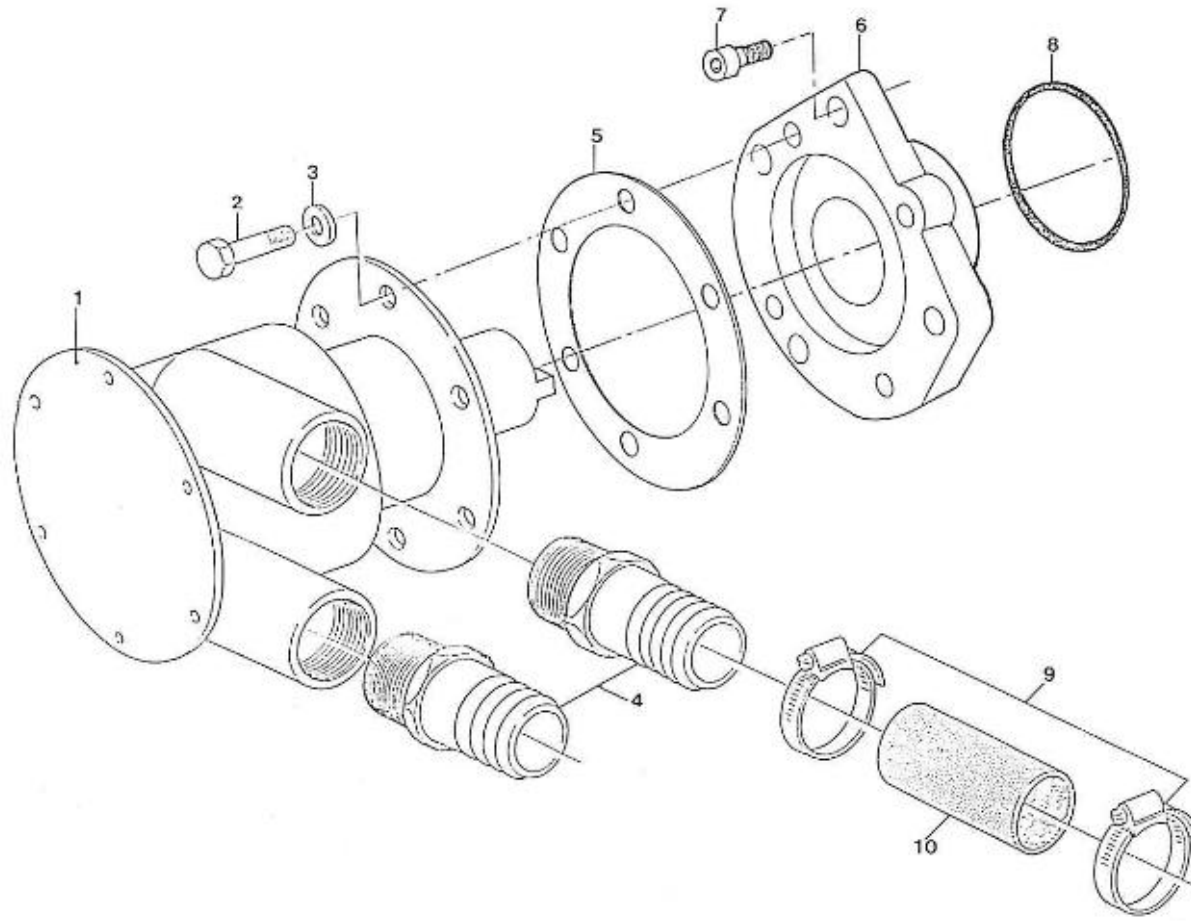

Brand: NanniDiesel

Model: Moteur 4.190HE

Version: Standard

Subassembly: Seawater pump Ass

N.	Item	Description	Qty	Notes
1	970301725	PUMP,WATER F5B-9 4.190	1	
2	970439910	BOLT,HEX M 6X 16	4	
3	970609602	WASHER,CORRUGATED D 6	4	
4	970604515	CONNECTION,HOSE HBW-20	2	
5	970614511	GASKET,WATER PUMP F5B-9	1	
6	970300254	FLANGE,WATER PUMP 4.110HE	1	
7	970604615	BOLT,SOCK M 6X 20	4	
8	970154025	O-RING,28,17X3,53	1	
9	970604526	CLAMP,HOSE 22-32	2	
10	970646105	HOSE,D25 L= 60	1	

V. 28/03/2006

Pag. 26/47