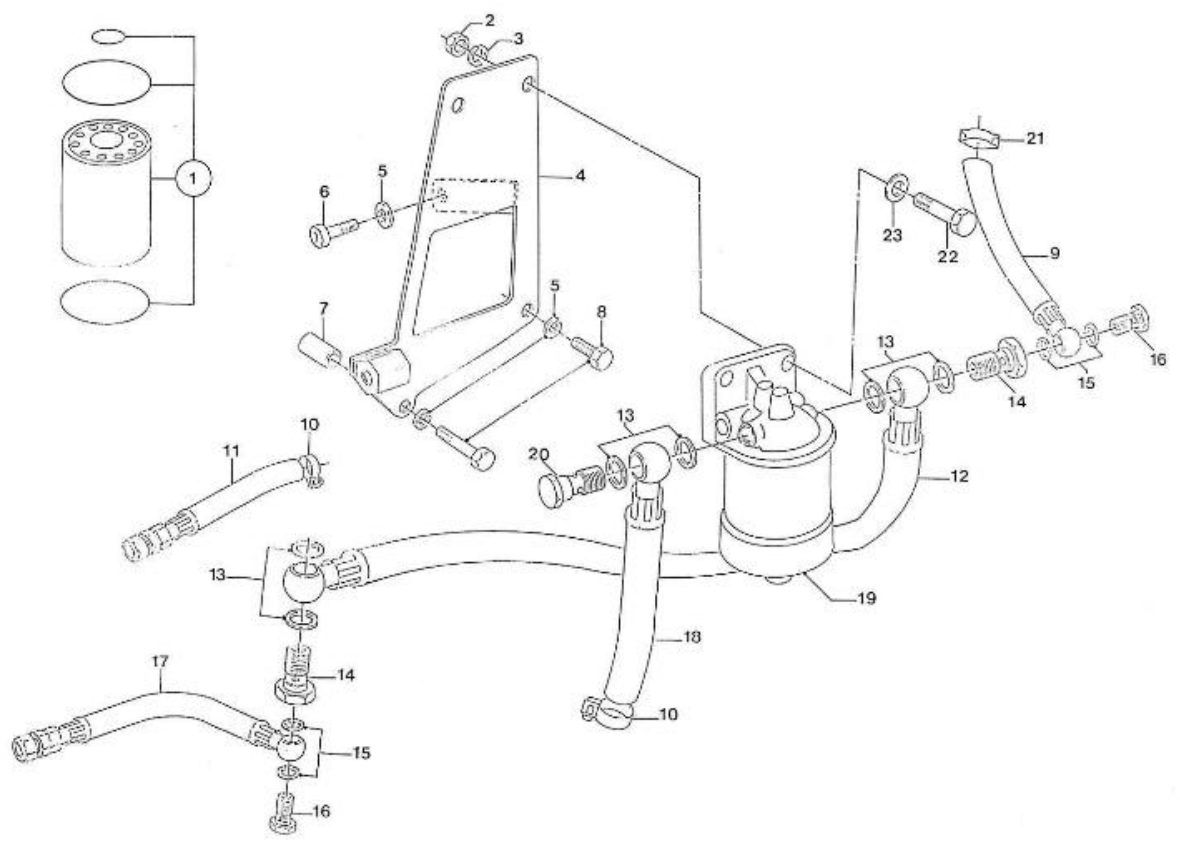

Brand: NanniDiesel
Model: Moteur 4.190HE
Version: Standard
Subassembly: Fuel filter Assy.

N.	Item	Description	Qty	Notes
1	970875102	FILTER	1	
2	970119143	NUT, M10	2	
3	970119136	WASHER, SPRING D10	2	
4	970301727	SUPPORT, MAINBOX-FUEL FILTER 4.	1	
5	970119138	WASHER, SPRING D 8	3	
6	970498003	BOLT, SOCK M 8X 25	1	
7	970300375	SPACER	1	
8	970300192	BOLT, HEX M 8X 95	2	
9	970302329	HOSE, FUEL D 3 L= 180 CPL.	1	
10	970439306	CLAMP, HOSE 11-17	2	
11	970302330	HOSE, FUEL SUPPLY CPL.	1	
12	970301850	HOSE, FUEL INJ.PUMP CPL.	1	
13	970300306	GASKET, RING D14	6	
14	970300327	BOLT, BANJO M14X1,5XM8	2	
15	970300288	GASKET, M8	4	
16	970432133	BOLT, BANJO M 8	2	
17	970301851	HOSE, FUEL RETURN CPL.	1	
18	970301849	HOSE, FUEL SUPPLY CPL.	1	
19	970875100	FILTER	1	
20	970432515	BOLT, BANJO M14X1,5	1	
21	970310171	CLAMP	1	
22	970644008	BOLT, HEX M10X 35	2	
23	970119135	WASHER, PLAIN D10	2	

V. 28/03/2006

Pag. 17/47