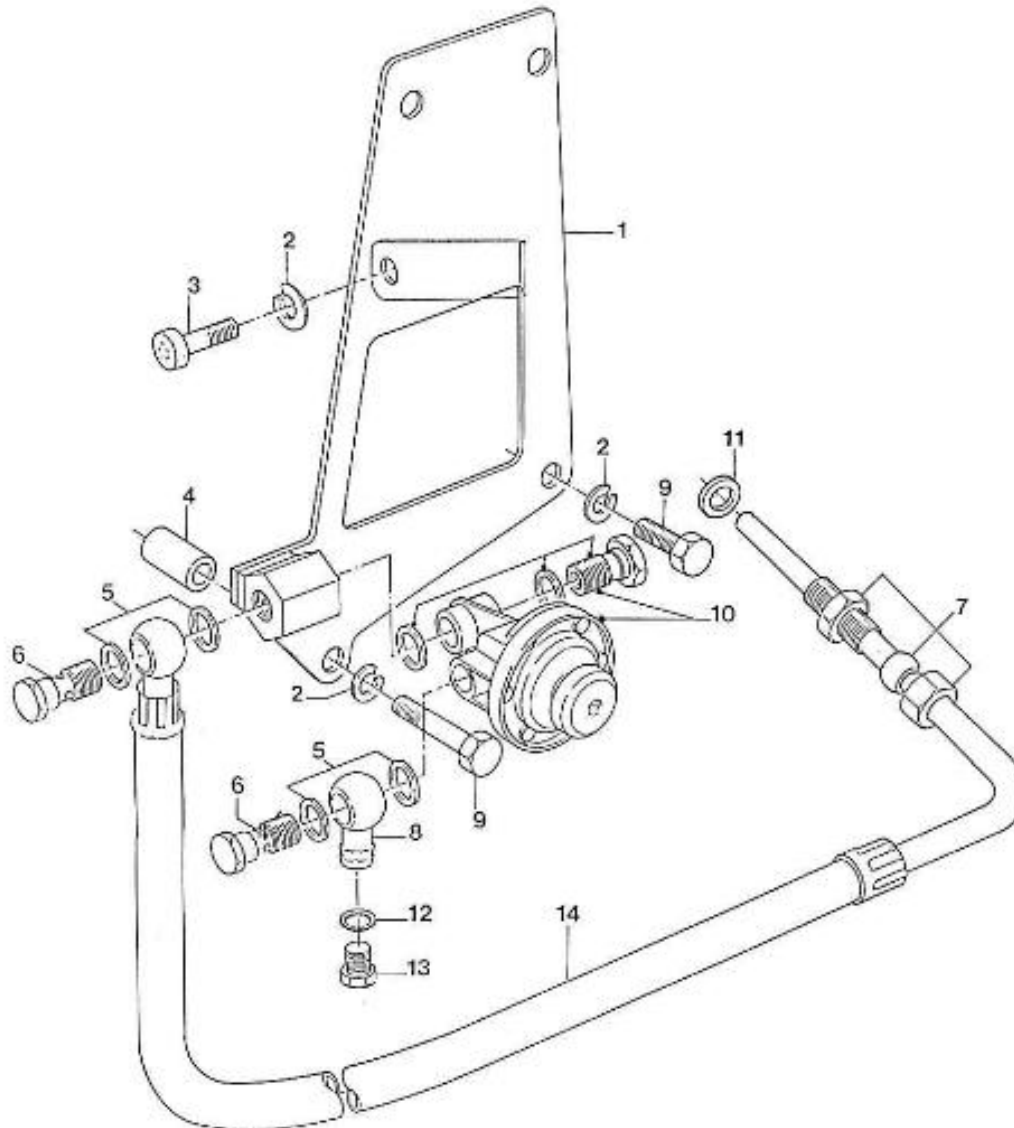

Brand: NanniDiesel

Model: Moteur 4.190HE

Version: Standard

Subassembly: Oil extraction pump

N.	Item	Description	Qty	Notes
1	970301727	SUPPORT,MAINBOX-FUEL FILTER 4.	1	
2	970119138	WASHER,SPRING D 8	3	
3	970498003	BOLT,SOCK M 8X 25	1	
4	970300375	SPACER	1	
5	970300306	GASKET,RING D14	4	
6	970432515	BOLT,BANJO M14X1,5	2	
7	970302269	COUPLING,FITTING D10	1	
8	970300797	CONNECTION,BANJO D=8/M14	1	
9	970300192	BOLT,HEX M 8X 95	2	
10	970301416	PUMP,OIL EXTRACTION	1	
11	970300199	GASKET,RING D16	1	
12	970300288	GASKET,M8	1	
13	970832061	BOLT	1	
14	970302421	HOSE,OILEXTRACTION 4.190 CPL	1	

V. 28/03/2006

Pag. 28/47