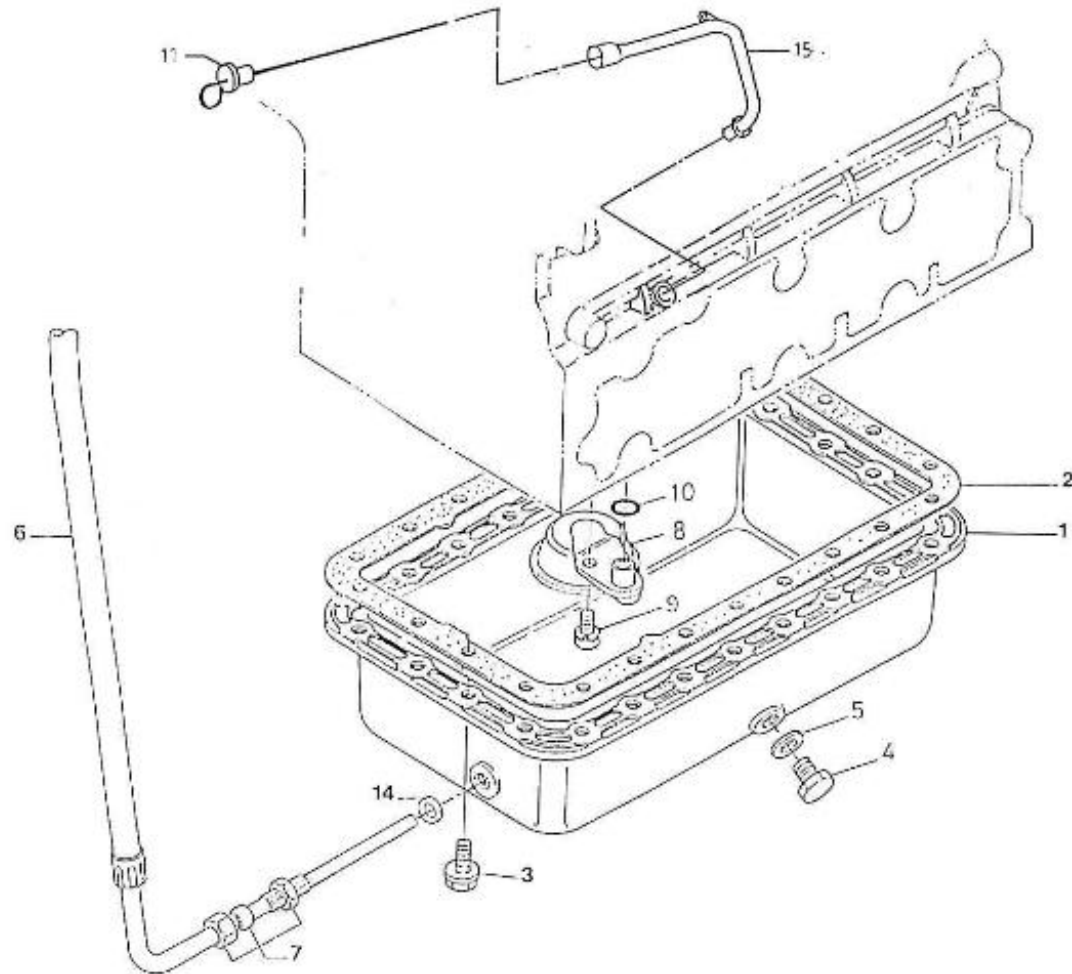

V. 28/03/2006

Pag. 5/47

Brand: NanniDiesel	N.	Item	Description	Qty	Notes
Model: Moteur 4.190HE	1	970301990	PLATE,BREATHER ELEMENT N01	1	
Version: Standard	2	970490302	HOUSING,BREATHER ELEMENT	1	
Subassembly: Cylinder head cover	3	970490305	FILTER,BREATHER ELEMENT	1	
	4	970301991	SHIELD,OIL BREATHER	1	
	5	970301992	SCREW	2	
	6	970301993	PIPE,BREATHER	1	
	7	970301994	COVER,CYLINDER HEAD 4.190	1	
	8	970301995	GASKET,COVER CYL:HEAD 4.190	1	
	9	970301996	NUT,CAP	4	
	10	970491131	WASHER,SEAL	4	
	11	970490510	CAP,FILLING OIL	1	
	12	970490511	O-RING	1	