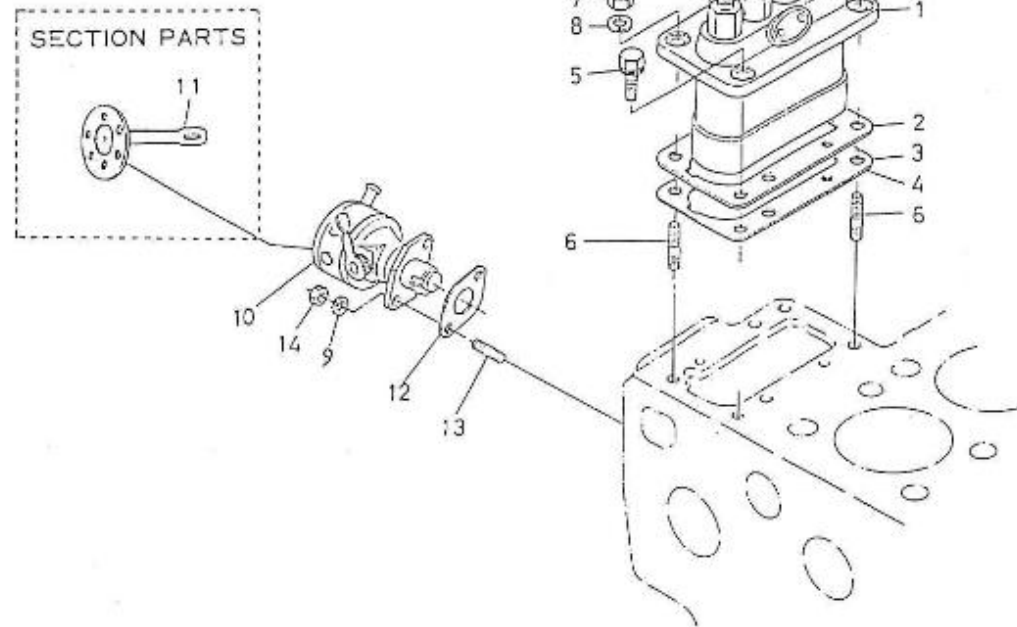

Brand: NanniDiesel

Model: Moteur 4.190HE

Version: Standard

Subassembly: Injection & Fuel pump

N.	Item	Description	Qty	Notes
1	970302090	PUMP,INJECTION 4.190 CPL	1	
2	970302086	SHIM,INJECTION PUMP 4.190	1	
3	970302087	SHIM,INJECTION PUMP 4.190	1	
4	970302412	SHIM,INJECTION PUMP 0.45	1	
5	970492138	BOLT,M 8X 22	4	
6	970300103	STUD,M 8X 20	2	
7	970490903	NUT,M 8	2	
8	970490904	WASHER,SPRING D 8	2	
9	970119149	WASHER, SPRING D 6	2	
10	970512501	PUMP,FUEL FEED CPL.MANUAL	1	
11	970307110	COMP.DIAPHRAGM NA	1	
12	970492512	GASKET,FUEL PUMP	1	
13	970492513	STUD, M 6X 16	2	
14	970151133	NUT,M 6	2	

V. 28/03/2006

Pag. 15/47