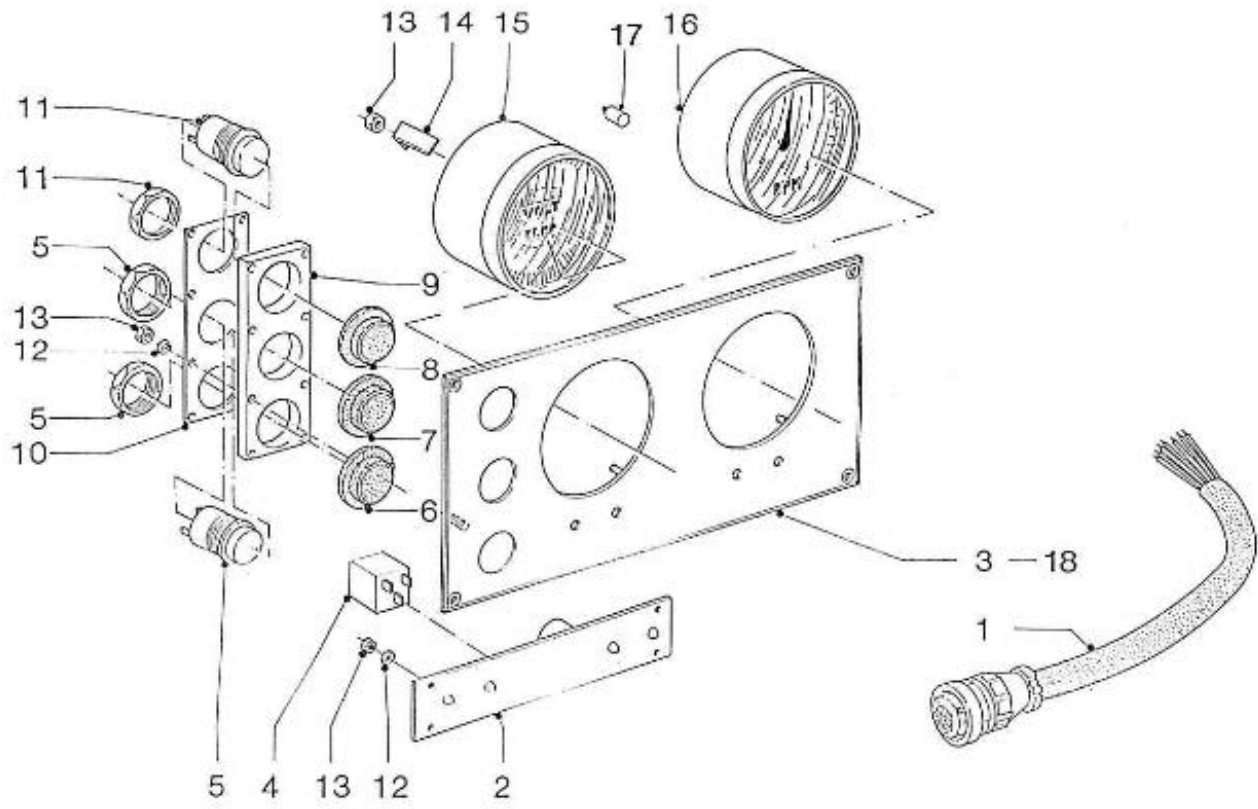

Brand: NanniDiesel

Model: Moteur 4.190HE

Version: Standard

Subassembly: Instrument panel

N.	Item	Description	Qty	Notes
1	970301586	+++ PLUS DIFFUSE ++++++ RALLONGE	1	
2	970301712	+++ PLUS DIFFUSE ++++++ CABLAGE	1	
3	970301697	+++ PLUS DIFFUSE ++++++ PLATINE TABLEAU 2	1	
4	970301846	RELAIS,12V-30A	1	
5	970301576	BUTTON,PUSH -STOP/GLOW-	1	
6	970301737	+++ PLUS DIFFUSE ++++++ BOUTON POUSSOIR	1	
7	970301573	+++ PLUS DIFFUSE ++++++ BOUTON POUSSOIR	1	
8	970301574	+++ PLUS DIFFUSE ++++++ BOUTON POUSSOIR	1	
9	970301738	+++ PLUS DIFFUSE ++++++ JOINT DE TABLEAU	1	
10	970301739	+++ PLUS DIFFUSE ++++++ SUPPORT DE	1	
11	970301575	BUTTON,PUSH -START-	1	
12	970301192	WASHER,PLAIN D 4	18	
13	970301191	NUT,M 4 A2	18	
14	970300920	CLAMP,INSTRUMENTS	8	
15	970301662	GAUGE,VDO,TEMP/VOLT 40-120,8-1	1	
16	970301642	GAUGE,VDO,TACH,4000 12-24V 2P	1	
17	970856011	BULB 12V-2W	1	
18	970301550	PANEL,2 INSTRUMENTS 12V CPL VD	1	

V. 28/03/2006

Pag. 35/47