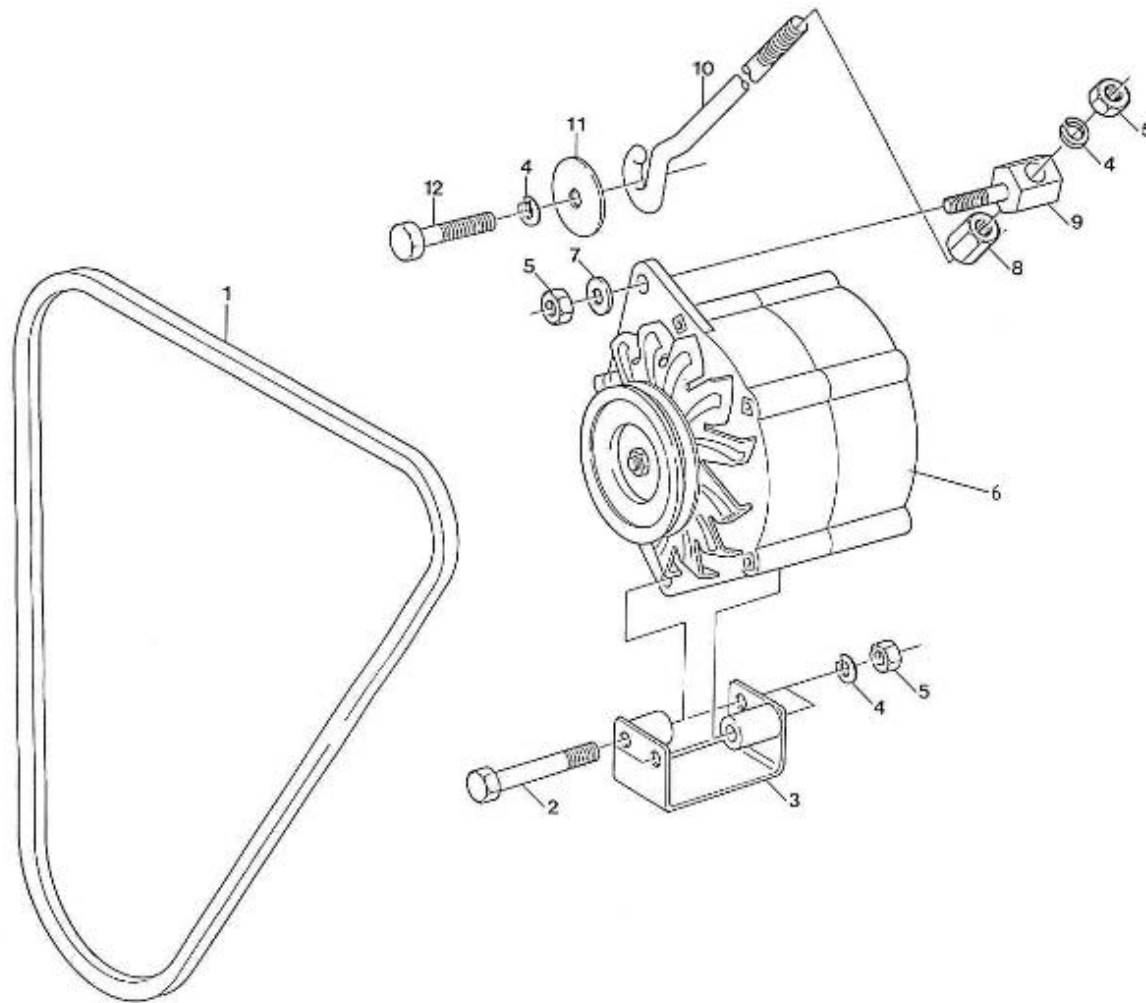

Brand: NanniDiesel

Model: Moteur 4.190HE

Version: Standard

Subassembly: Alternator Assy.Std.

N.	Item	Description	Qty	Notes
1	970301448	V-BELT,SPA 1120 LW	1	
2	970607384	BOLT,HEX M 8X 110	2	
3	970301720	SUPPORT,ALTERNATOR 4.190	1	
4	970119138	WASHER,SPRING D 8	3	
5	970027322	NUT,M 8	4	
6	970437500	ALTERNATOR,14V-55A MOTOROLA	1	
7	970119139	WASHER,CORRUGATED D8	1	
8	970301735	NUT,M 8 SPECIAL	1	
9	970301722	SUPPORT,TIGHTNER V-BELT	1	
10	970301721	TIGHTENER,V-BELT	1	
11	970027324	WASHER,PLAIN D 8 (A2)	1	
12	970302212	BOLT,HEX M 8X 75	1	

V. 28/03/2006

Pag. 33/47