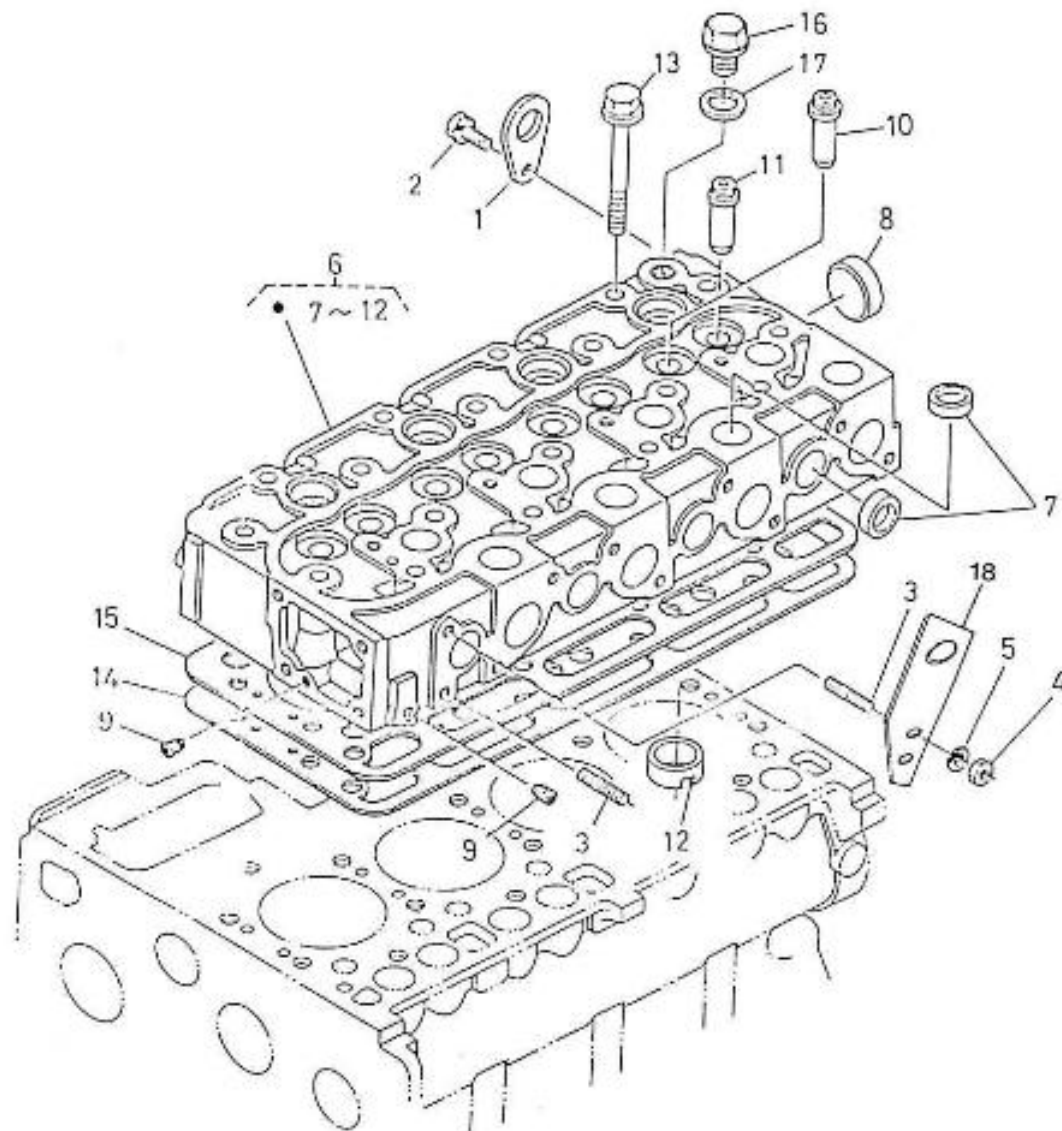

V. 28/03/2006

Pag. 3/47

Brand: NanniDiesel

Model: Moteur 4.190HE

Version: Standard

Subassembly: Oil pan

N.	Item	Description	Qty	Notes
1	970301947	PAN,OIL 4.190	1	
2	970301948	GASKET,OIL PAN 4.190	1	
3	970301949	BOLT	24	
4	970490127	PLUG, OIL DRAIN	1	
5	970432132	GASKET,RING	1	
6	970302421	HOSE,OILEXTRACTION 4.190 CPL	1	
7	970302269	COUPLING,FITTING D10	1	
8	970301950	FILTER,OIL PAN 4.190	1	
9	970490919	BOLT,M 8X 16	1	
10	970301951	O-RING	1	
11	970301952	DIPSTICK,OIL LEVEL 4.190	1	
12	970300306	GASKET,RING D14	2	
13	970432515	BOLT,BANJO M14X1,5	1	
14	970300199	GASKET,RING D16	1	

V. 28/03/2006

Pag. 6/47

Brand: NanniDiesel

Model: Moteur 4.190HE

Version: Standard

Subassembly: Cylinder head

N.	Item	Description	Qty	Notes
1	970490901	HOOK,ENGINE 2.60-3.90-4.110	1	
2	970490919	BOLT,M 8X 16	1	
3	970301935	STUD	2	
4	970490903	NUT,M 8	2	
5	970490904	WASHER,SPRING D 8	2	
6	970301936	HEAD,CYLINDER CPL 4.190	1	
7	970301937	CAP,FREEZE	12	
8	970301938	CAP,FREEZE	1	
9	970490107	PLUG,SOCK	2	
10	970301939	GUIDE,VALVE INTAKE 4.190	4	
11	970301940	GUIDE,VALVE EXHAUST	4	
12	970302398	CHAMBER,COMBUSTION	4	
13	970301941	BOLT,CYL.HEAD	18	
14	970301944	GASKET,CYL.HEAD 4.190	1	
15	970301945	SHIM,CYLINDER HEAD 4.190	1	
16	970150915	PLUG,CYL.HEAD	1	
17	970150919	WASHER,SEAL	1	
18	970302147	HOOK,ENGINE 4.190	1	

V. 28/03/2006

Pag. 8/47

Brand: NanniDiesel

Model: Moteur 4.190HE

Version: Standard

Subassembly: Camshaft

N.	Item	Description	Qty	Notes
1	970302039	TAPPET	8	
2	970302040	ROD,PUSH	8	
3	970302041	CAMSHAFT,CPL.4.190	1	
4	970302041	CAMSHAFT,CPL.4.190	1	
5	970302043	SCREW,SET	2	
6	970302044	GEAR,CAMSHAFT	1	
7	970301966	KEY,FEATHER	1	
8	970302045	STOPPER,CAMSHAFT	1	
9	970491134	BOLT,M 8X 18	2	
10	970302046	GEAR,IDLE CPL.	1	
11	970302047	BUSHING,IDLE GEAR	2	
12	970302048	COLLAR,IDLE GEAR N01	1	
13	970302049	COLLAR,IDLE GEAR N02	1	
14	970302050	CIR-CLIP,EXTERNAL	1	
15	970302051	SHAFT,IDLE GEAR	1	
16	970491134	BOLT,M 8X 18	3	