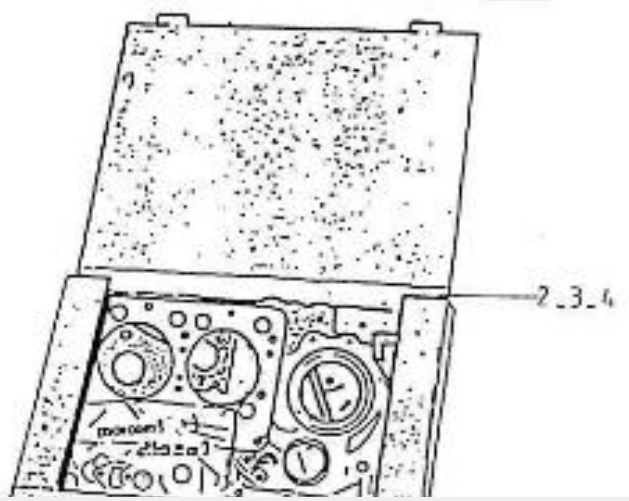

Brand: NanniDiesel
Model: Moteur 4.190HE
Version: Standard
Subassembly: Tools gasket set

N.	Item	Description	Qty	Notes
1	970609901	KIT,TOOLS	1	
2	970302472	SET,GASKET ENGINE 4.190 UPPER	1	
3	970302473	SET,GASKET ENGINE 4.190 LOWER	1	
4	970302130	SET,GASKET MARINE 4.190	1	

V. 28/03/2006

Pag. 43/47