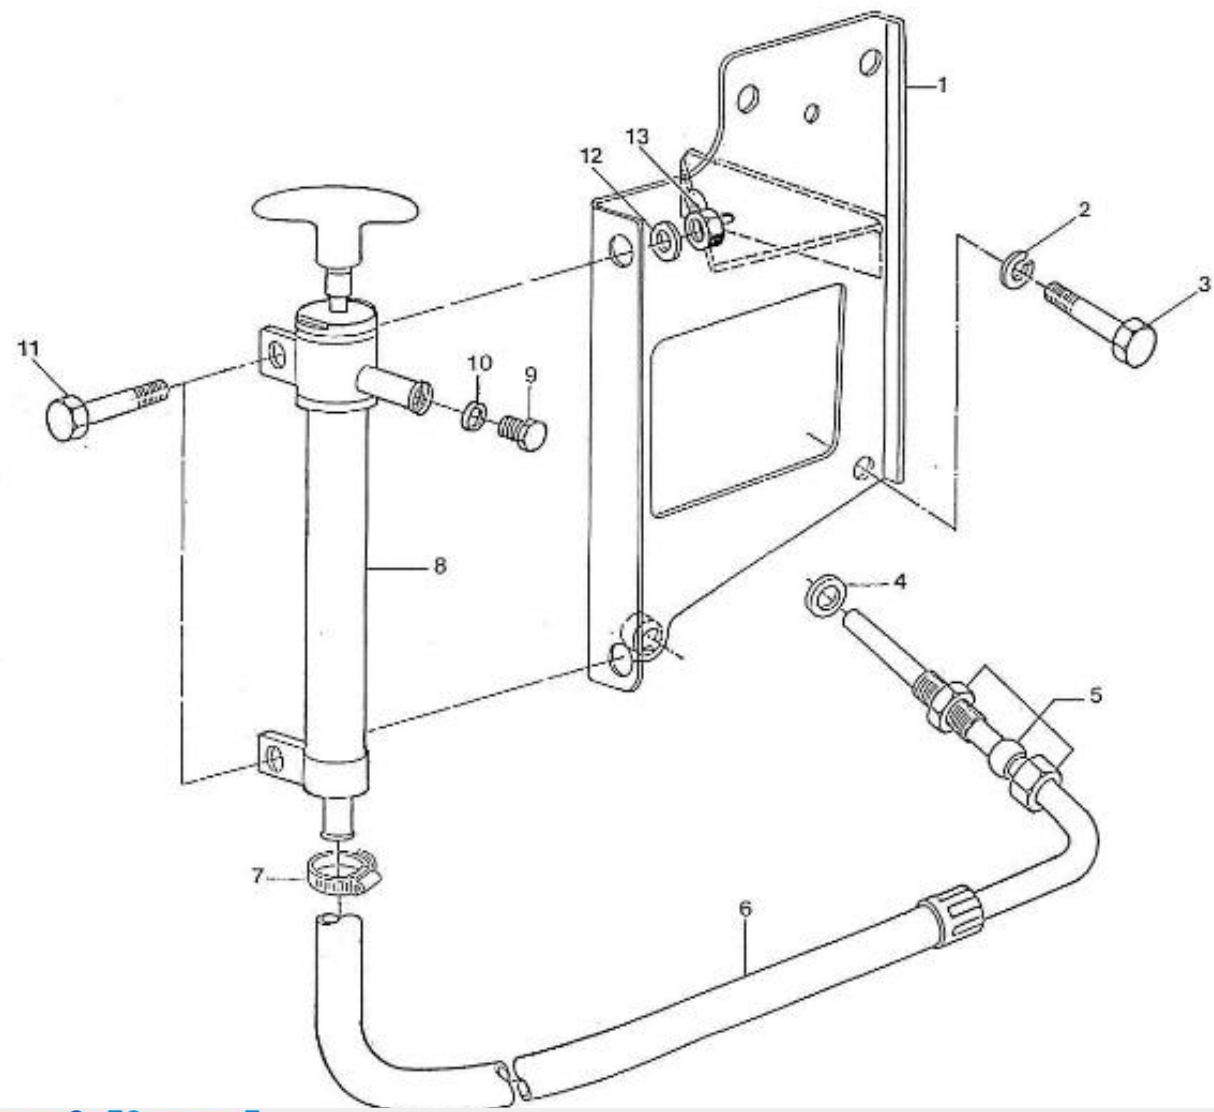

Brand: NanniDiesel

Model: Moteur 4.190HE

Version: Standard

Subassembly: Oil extraction pump

N.	Item	Description	Qty	Notes
1	970302677	SUPP.FUELFILTER-OILEXTR.4.190,	1	
2	970119138	WASHER,SPRING D 8	3	
3	970301280	BOLT,HEX M 8X 90	2	
4	970300199	GASKET,RING D16	1	
5	970302269	COUPLING,FITTING D10	1	
6	970304102	DRAIN OIL PIPE	1	
7	970439306	CLAMP,HOSE 11-17	1	
8	970439302	PUMP,OIL EXTRACTION	1	
9	970832061	BOLT	1	
10	970300288	GASKET,M8	1	
11	970439910	BOLT,HEX M 6X 16	2	
12	970119149	WASHER, SPRING D 6	2	
13	970635460	NUT,M 6	2	
15	970302530	NUT,CONICAL	1	
16	970301092	COLLAR,D10	1	

V. 28/03/2006

Pag. 29/47