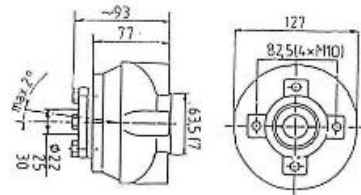

V. 28/03/2006

Pag. 46/47

Brand: NanniDiesel

Model: Moteur 4.190HE

Version: Standard

Subassembly: Shaft coupling

N.	Item	Description	Qty	Notes
1	970300733	FLEXIBLE COUPLING 4 P	1	
4	970301226	"CONE,CLAMPING 4" 22"	1	
5	970301104	"CONE,CLAMPING 4" 25"	1	
6	970301105	"CONE,CLAMPING 4" 30"	1	
7	970301222	COUPLING	1	
8	970301221	COUPLING	1	
9	970609157	BOLT,SOCK M10X 55	4	
10	970119143	NUT, M10	4	
11	970119136	WASHER,SPRING D10	4	
12	970621020	STUD,M10X 22	4	
13	970409603	BOLT,HEX M 8X 25	6	
14	970307180	FLEXIBLE COUPLING	1	
15	970307181	FLEXIBLE COUPLING	1	
16	970307182	FLEXIBLE COUPLING	1	
17	970307183	FLEXIBLE COUPLING	1	
18	970307184	FLEXIBLE COUPLING	1	
19	970307185	FLEXIBLE COUPLING	1	
20	970307186	FLANGE	1	
21	970307187	FLANGE	1	
22	970307192	SET OF GASKETS	1	