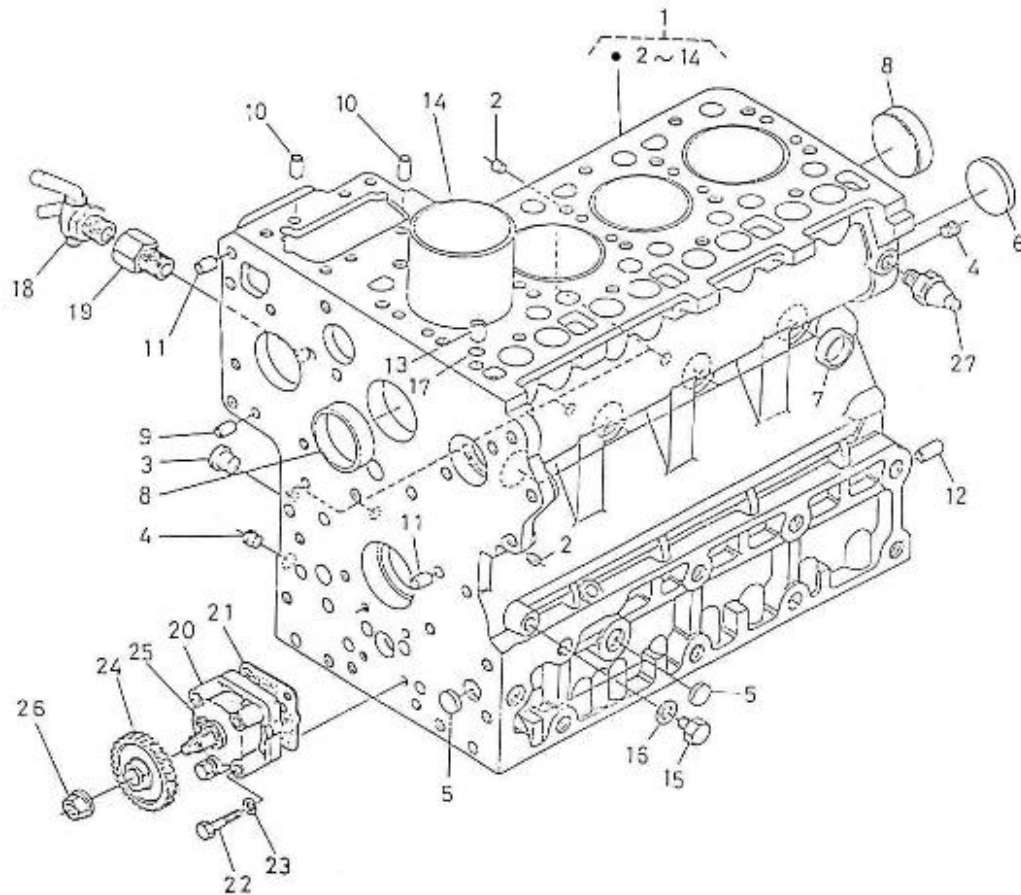

N.	Item	Description	Qty	Notes
1	970301900	CRANKCASE,CPL.4.190	1	
2	970490108	PLUG,SOCK	6	
3	970301901	PLUG	2	
4	970490109	PLUG,SOCK	2	
5	970301903	PLUG	3	
6	970301904	PLUG,EXPANSION	1	
7	970301905	CAP,SEALING	6	
8	970301906	CAP,FREEZE	2	
9	970301907	PIN,CYLINDRICAL	2	
10	970490122	PIN,CYLINDRICAL	2	
11	970301908	PIN,CYLINDRICAL	2	
12	970301909	PIN,CYLINDRICAL	1	
13	970490112	PIN,PIPE	1	
14	970301910	LINER,CYLINDER	4	
15	970301912	PLUG	1	
16	970491131	WASHER,SEAL	1	
17	970490116	O-RING	1	
18	970301918	TAP,DRAIN	1	
19	970301911	NIPPLE,REDUCTION	1	
20	970301913	PUMP,OIL CPL.4.190	1	
21	970301914	GASKET,OIL PUMP	1	
22	970300276	BOLT,HEX M 6X 50	4	
23	970119149	WASHER, SPRING D 6	4	
24	970301915	GEAR,OIL PUMP DRIVE	1	
25	970493118	KEY,FEATHER H-HE	1	
26	970301916	NUT	1	
27	970851700	SWITCH,OIL	1	

V. 28/03/2006

Pag. 3/47

Brand: NanniDiesel

Model: Moteur 4.190HE

Version: Standard

Subassembly: Oil pan

N.	Item	Description	Qty	Notes
1	970301947	PAN,OIL 4.190	1	
2	970301948	GASKET,OIL PAN 4.190	1	
3	970301949	BOLT	24	
4	970490127	PLUG, OIL DRAIN	1	
5	970432132	GASKET,RING	1	
6	970302421	HOSE,OILEXTRACTION 4.190 CPL	1	
7	970302269	COUPLING,FITTING D10	1	
8	970301950	FILTER,OIL PAN 4.190	1	
9	970490919	BOLT,M 8X 16	1	
10	970301951	O-RING	1	
11	970301952	DIPSTICK,OIL LEVEL 4.190	1	
12	970300306	GASKET,RING D14	2	
13	970432515	BOLT,BANJO M14X1,5	1	
14	970300199	GASKET,RING D16	1	