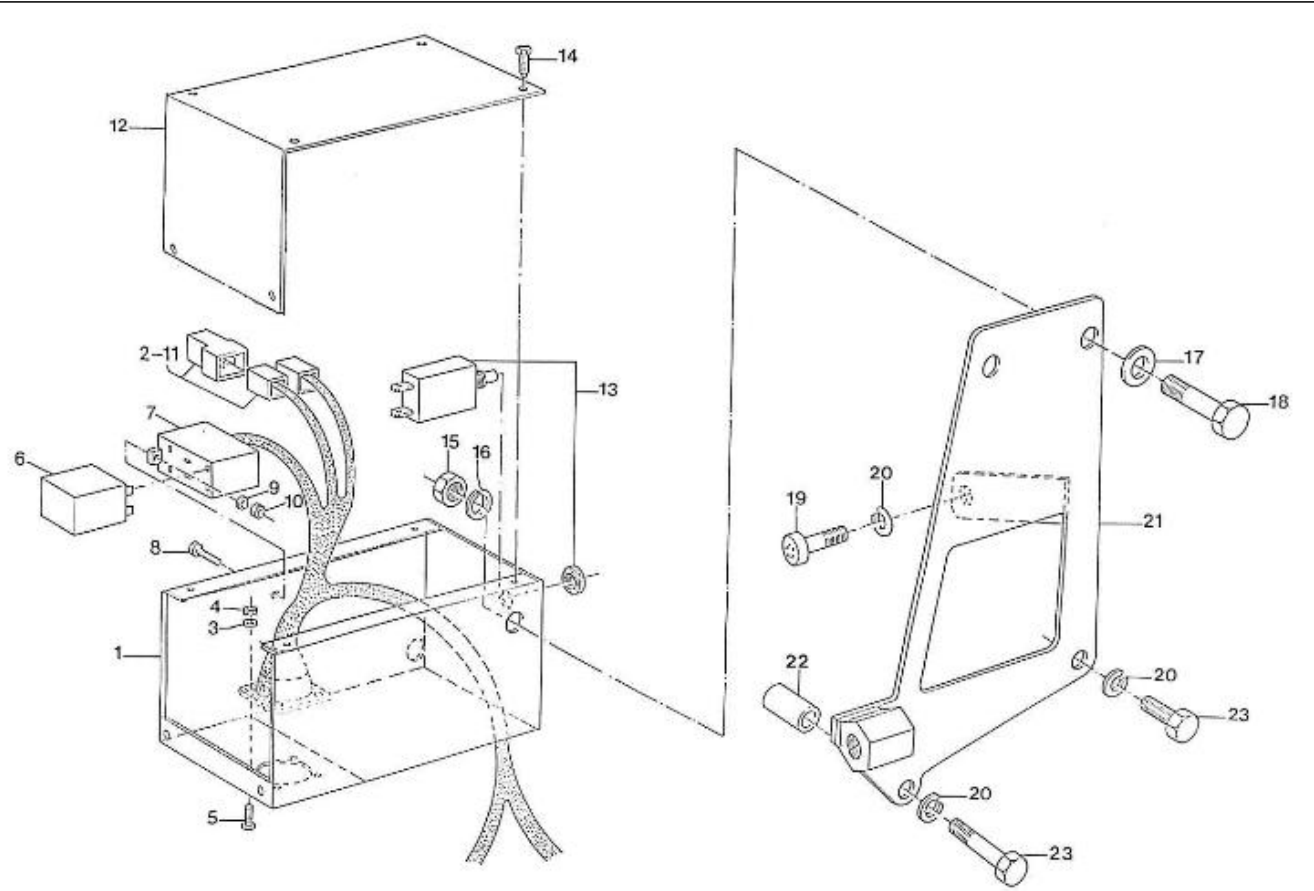

Brand: NanniDiesel

Model: Moteur 4.190HE

Version: Standard

Subassembly: Electric mainbox

N.	Item	Description	Qty	Notes
1	970301726	PIPE,COPPER D22 4.190	1	
2	970301845	WIRING,ENGINE KUBOTA SERIES	1	
3	970301192	WASHER,PLAIN D 4	4	
4	970301117	+++ PLUS DIFFUSE ++++++ ECROU FREIN M30	4	
5	970301539	+++ PLUS DIFFUSE ++++++ VIS M4X10	4	
6	970302150	RELAIS,AUTO TIMER GLOWPLUG 12V	1	
7	970302168	+++ PLUS DIFFUSE ++++++ RECEPTEUR	1	
8	970302420	BOLT,HEX M 5X 10	1	
9	970300318	WASHER,SPRING D 5	1	
10	970609904	NUT,M 5	1	
11	970301047	DIODE,HOLDER CPL.POSITIVE -L-	2	
12	970301724	+++ PLUS DIFFUSE ++++++ COUVERCLE BOITE	1	
13	970300962	+++ PLUS DIFFUSE ++++++ DISJONCTEUR 8	1	
14	970301191	NUT,M 4 A2	6	
15	970119143	NUT, M10	2	
16	970119136	WASHER,SPRING D10	2	
17	970119135	WASHER,PLAIN D10	2	
18	970644008	BOLT,HEX M10X 35	2	
19	970498003	BOLT,SOCK M 8X 25	1	
20	970119138	WASHER,SPRING D 8	3	
21	970301727	SUPPORT,MAINBOX-FUEL FILTER 4.	1	
22	970300375	SPACER	1	
23	970300192	BOLT,HEX M 8X 95	2	

V. 28/03/2006

Pag. 39/47