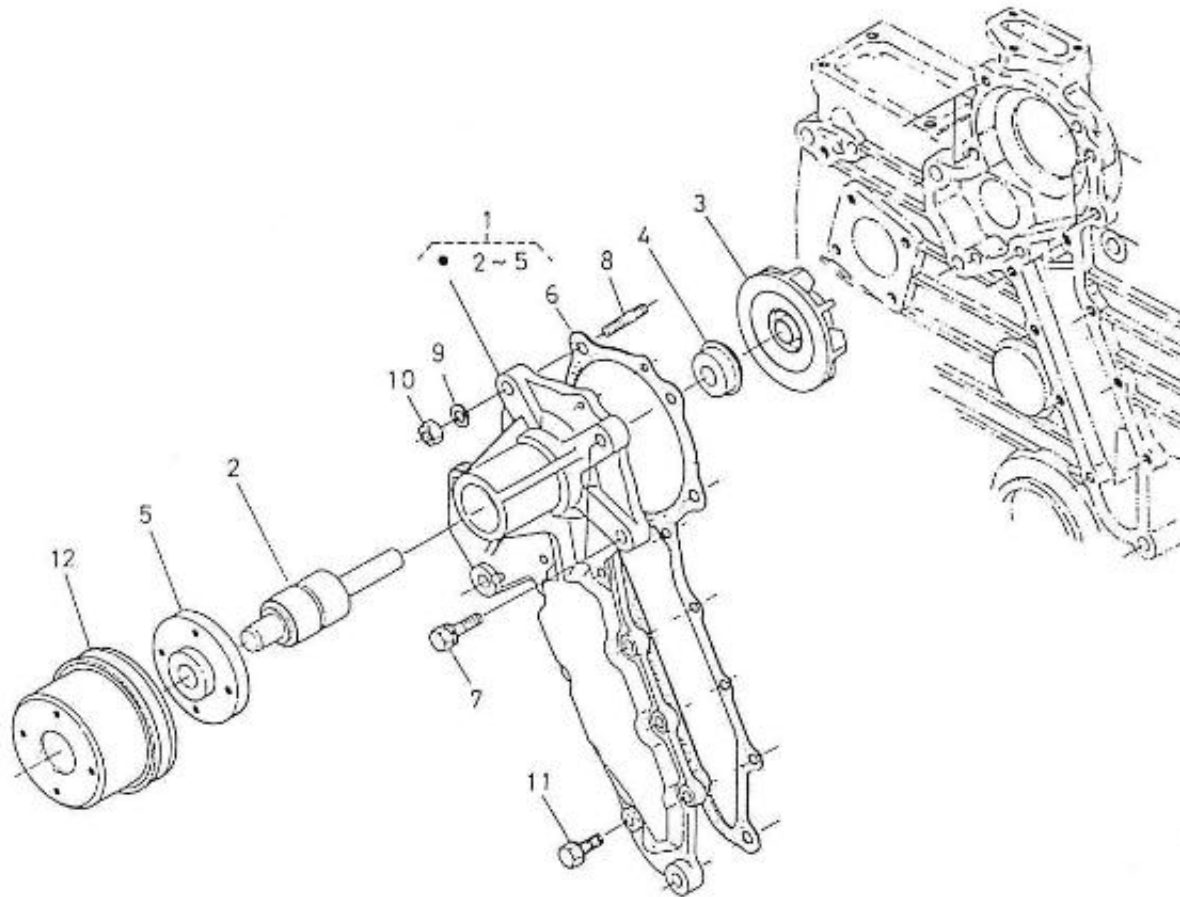

Brand: NanniDiesel

Model: Moteur 4.190HE

Version: Standard

Subassembly: Fresh water pump

N.	Item	Description	Qty	Notes
1	970302110	PUMP,F/WATER CPL.4.190	1	
2	970302109	BEARING,SHAFT W/PUMP	1	
3	970302111	IMPELLER,F/WATER PUMP 4.190	1	
4	970302112	SEAL,MECHANICAL F/W.PUMP	1	
5	970302113	FLANGE,F/WATER PUMP	1	
6	970302117	GASKET,WATER PUMP 4.190	1	
7	970301986	BOLT,M 8X 28	2	
8	970302118	STUD	2	
9	970490904	WASHER,SPRING D 8	2	
10	970490903	NUT,M 8	2	
11	970490119	BOLT,M 6X 18	8	
12	970302116	PULLEY,WATER PUMP 4.190	1	

V. 28/03/2006

Pag. 24/47