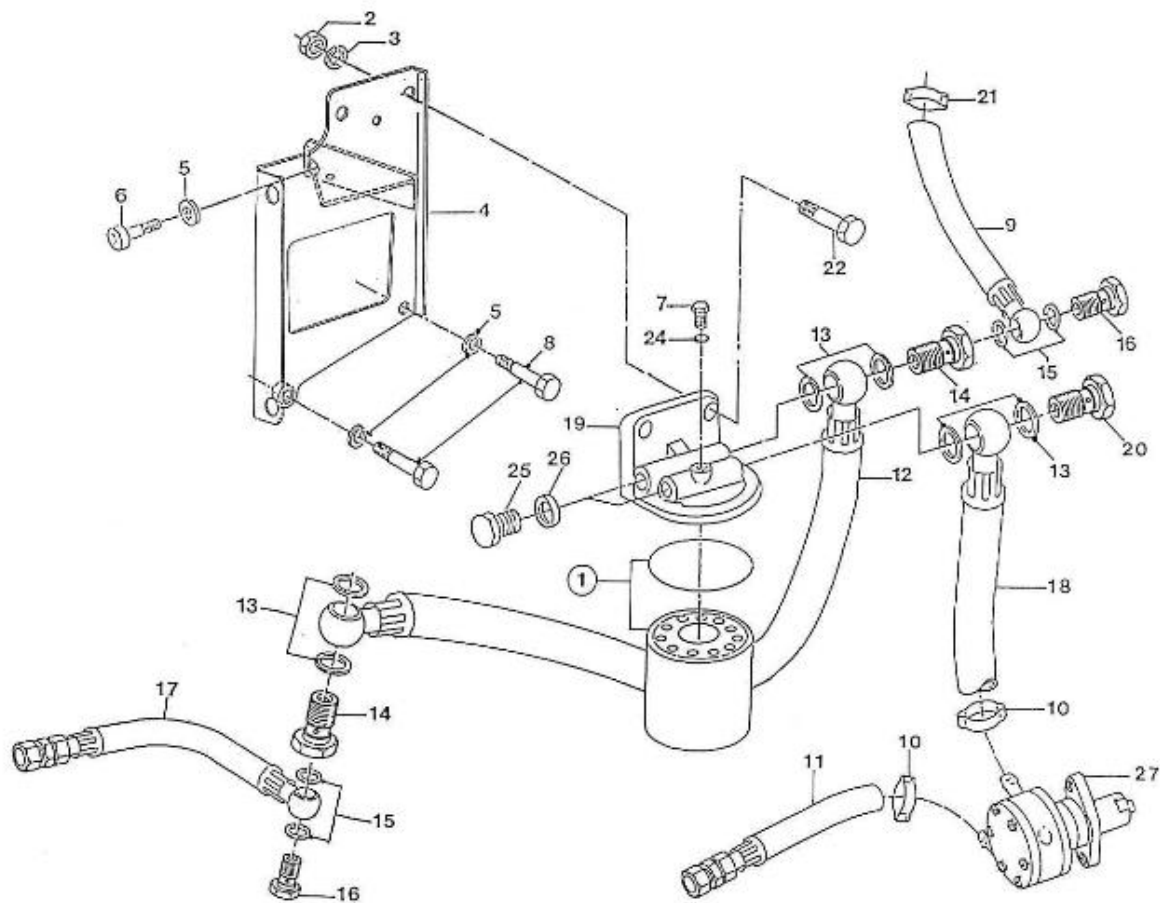

Brand: NanniDiesel

Model: Moteur 4.190HE

Version: Standard

Subassembly: Fuel filter

N.	Item	Description	Qty	Notes
1	970622350	FILTER,FUEL	1	
2	970119143	NUT, M10	2	
3	970119136	WASHER,SPRING D10	2	
4	970302677	SUPP,FUELFILTER-OILEXTR.4.190,	1	
5	970119138	WASHER,SPRING D 8	3	
6	970498003	BOLT,SOCK M 8X 25	1	
7	970832061	BOLT	1	
8	970301280	BOLT,HEX M 8X 90	2	
9	970302329	HOSE,FUEL D 3 L= 180 CPL.	1	
10	970439306	CLAMP,HOSE 11-17	2	
11	970302330	HOSE,FUEL SUPPLY CPL.	1	
12	970301850	HOSE,FUEL INJ.PUMP CPL.	1	
13	970300306	GASKET,RING D14	8	
14	970300327	BOLT,BANJO M14X1,5XM8	2	
15	970300288	GASKET,M8	4	
16	970432133	BOLT,BANJO M 8	2	
17	970301851	HOSE,FUEL RETURN CPL.	1	
18	970301849	HOSE,FUEL SUPPLY CPL.	1	
19	970302494	SUPPORT,FUEL FILTER ELEMENT H-	1	
20	970432515	BOLT,BANJO M14X1,5	1	
21	970310171	CLAMP	1	
22	970635508	BOLT,HEX M10X 25	2	
24	970300288	GASKET,M8	1	
25	970875506	PLUG	2	
26	970300306	GASKET,RING D14	2	
27	970512501	PUMP,FUEL FEED CPL.MANUAL	1	
28	970622350	FILTER,FUEL	1	

V. 28/03/2006

Pag. 18/47