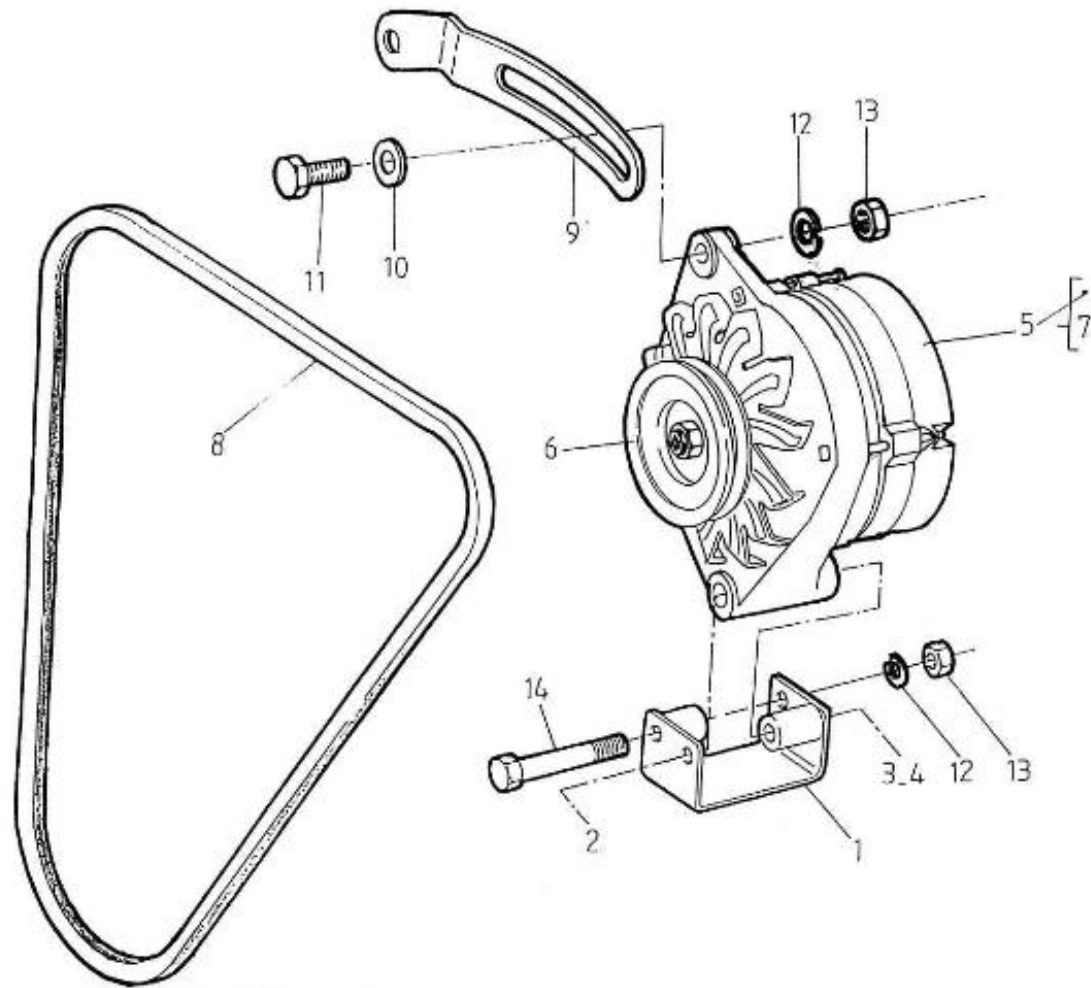

Brand: NanniDiesel

Model: Moteur 4.190HE

Version: Standard

Subassembly: Alternator Assy. STD

N.	Item	Description	Qty	Notes
1	970307438	SUPPORT,ALTERNATOR	1	
2	970307531	BOLT	1	
3	970039794	WASHER	1	
4	970307532	NUT	1	
5	970307522	ALTERNATOR,14V-60A	1	
6	970307521	PULLEY	1	
7	970307533	REGULATOR,ALTERNATOR	1	
8	970301448	V-BELT,SPA 1120 LW	1	
9	970307437	TIGHTENER,V-BELT	1	
10	970304050	WASHER	1	
11	970024016	BOLT,HEX M 8X 40	1	
12	970119138	WASHER,SPRING D 8	2	
13	970027322	NUT,M 8	2	
14	970607384	BOLT,HEX M 8X 110	1	

V. 28/03/2006

Pag. 31/47