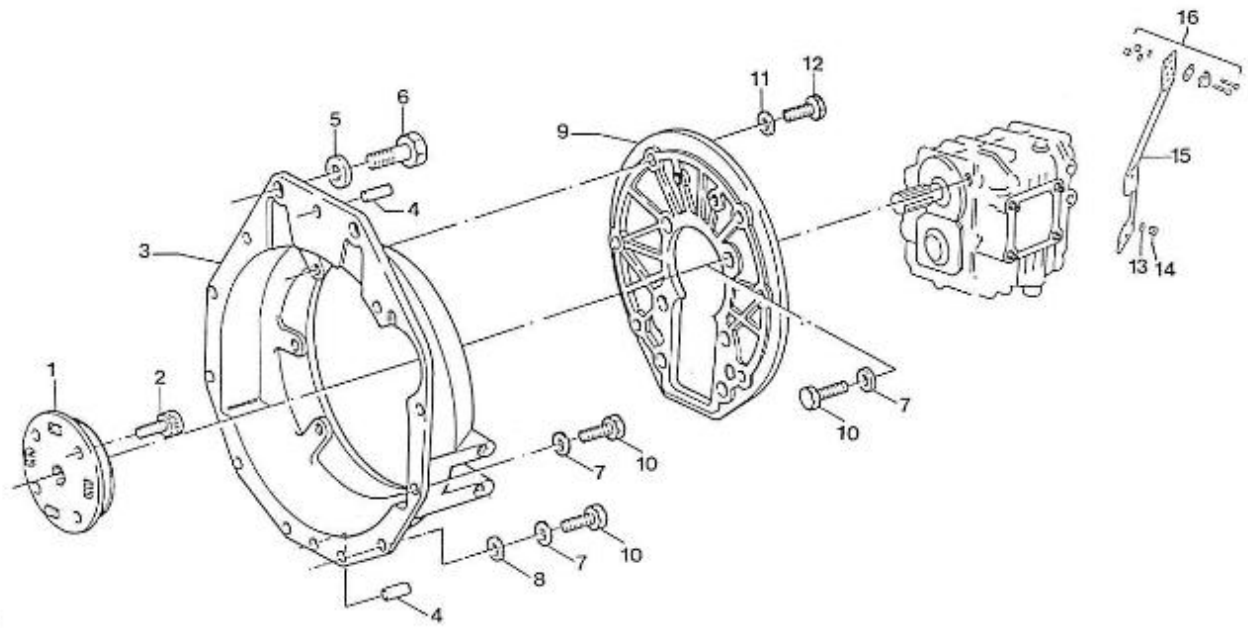

Brand: NanniDiesel

Model: Moteur 4.190HE

Version: Standard

Subassembly: Flywheel housing

N.	Item	Description	Qty	Notes
1	970776350	DAMPERPLATE	1	
2	970119147	BOLT, SOCK M 6X12	8	
3	970301628	HOUSING,FLYWHEEL 4.190	1	
4	970302149	PIN,CYLINDRICAL D10X 20	2	
5	970647606	WASHER,CORRUGATED D12	2	
6	970301736	BOLT,HEX M12X1,25X 30	2	
7	970119139	WASHER,CORRUGATED D8	16	
8	970119138	WASHER,SPRING D 8	2	
9	970301709	PLATE,ADAPTOR HBW50-100-150	1	
10	970119141	BOLT,HEX M8X 20	16	
11	970119137	WASHER,CORRUGATED D10	6	
12	970635508	BOLT,HEX M10X 25	6	
13	970119139	WASHER,CORRUGATED D8	2	
14	970027322	NUT,M 8	2	
15	970300373	SUPPORT,CONTROL HBW	1	
16	970835020	CLAMP	1	

V. 28/03/2006

Pag. 41/47