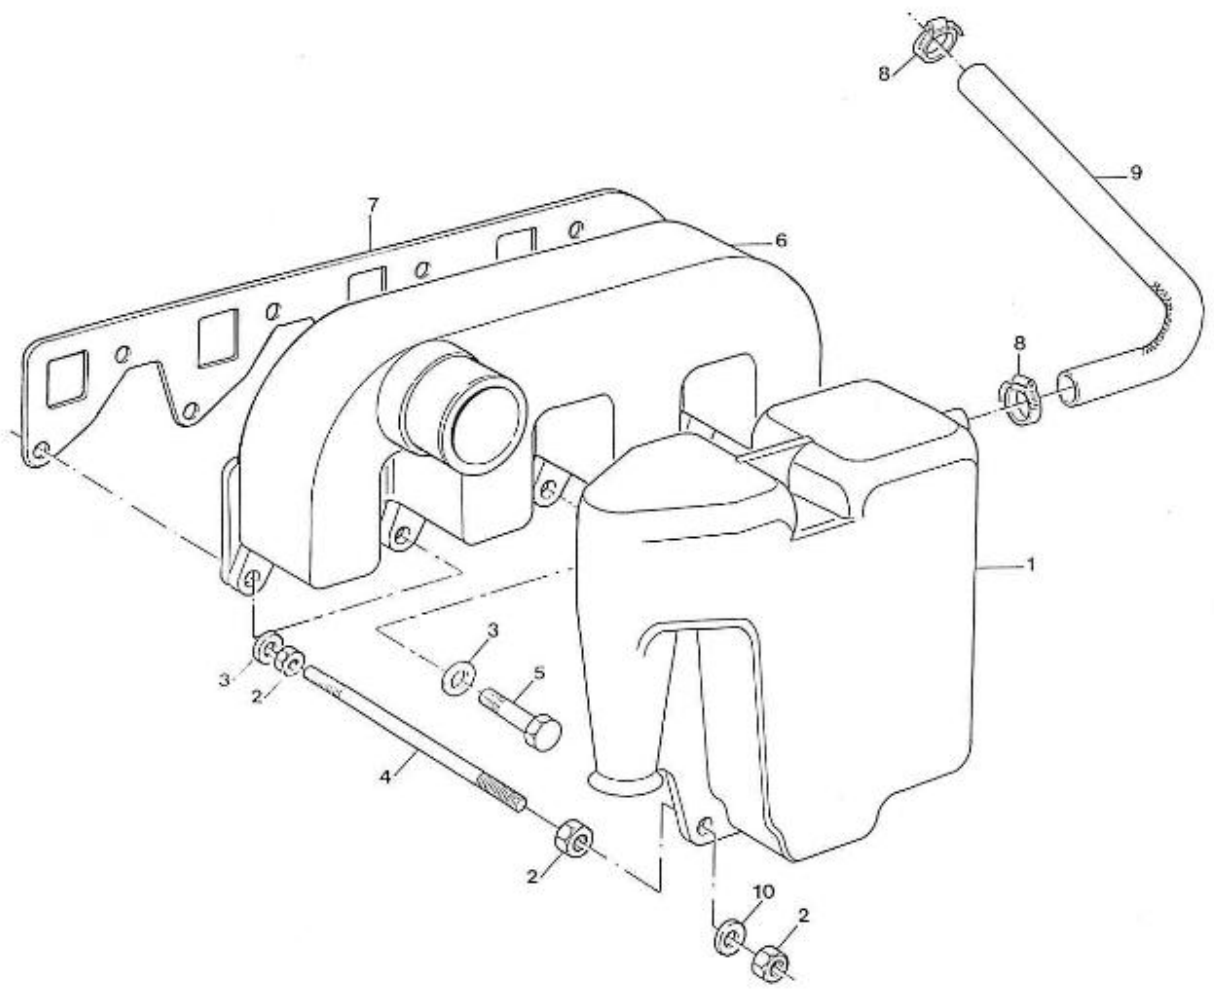

Brand: NanniDiesel
Model: Moteur 4.190HE
Version: Standard
Subassembly: Air filter

N.	Item	Description	Qty	Notes
1	970301715	FILTER,AIR 4.190 6.280	1	
2	970027322	NUT,M 8	6	
3	970119139	WASHER,CORRUGATED D8	4	
4	970301581	STUD,M 8X110	2	
5	970492138	BOLT,M 8X 22	2	
6	970302136	MANIFOLD,INTAKE 4.190	1	
7	970302137	GASKET,INTAKE MANIFOLD 4.190	1	
8	970439306	CLAMP,HOSE 11-17	2	
9	970496045	HOSE,CARTER DEAIR	1	
10	970027323	WASHER,PLAIN D 8	2	

V. 28/03/2006

Pag. 21/47