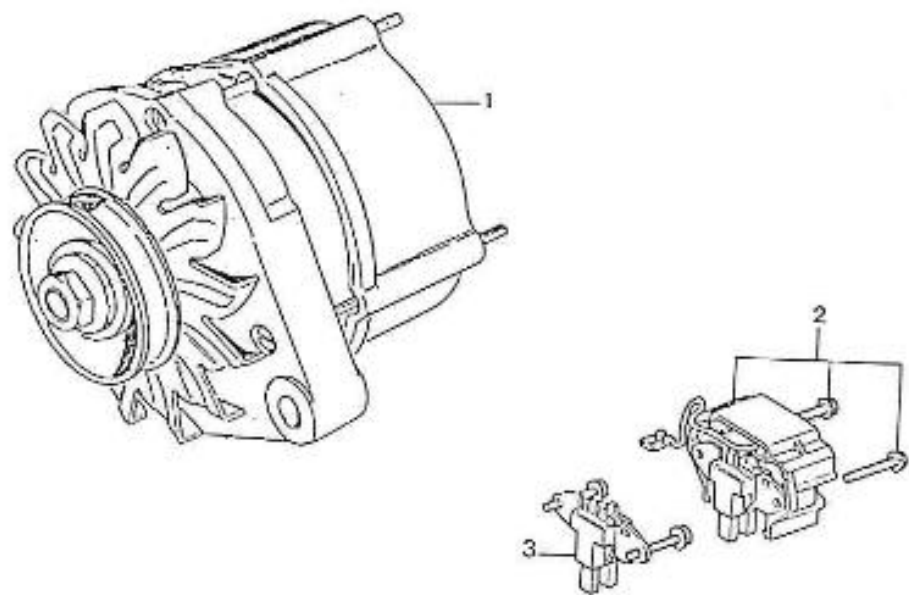

Brand: NanniDiesel
Model: Moteur 4.190HE
Version: Standard
Subassembly: Alternator spare part

N.	Item	Description	Qty	Notes
1	970437500	ALTERNATOR,14V-55A MOTOROLA	1	
2	970301763	REGULATOR,ALTERNATOR 14V-55A	1	
3	970301698	HOLDER,CARBON BRUSH 14/28V-45/	1	

V. 28/03/2006

Pag. 32/47