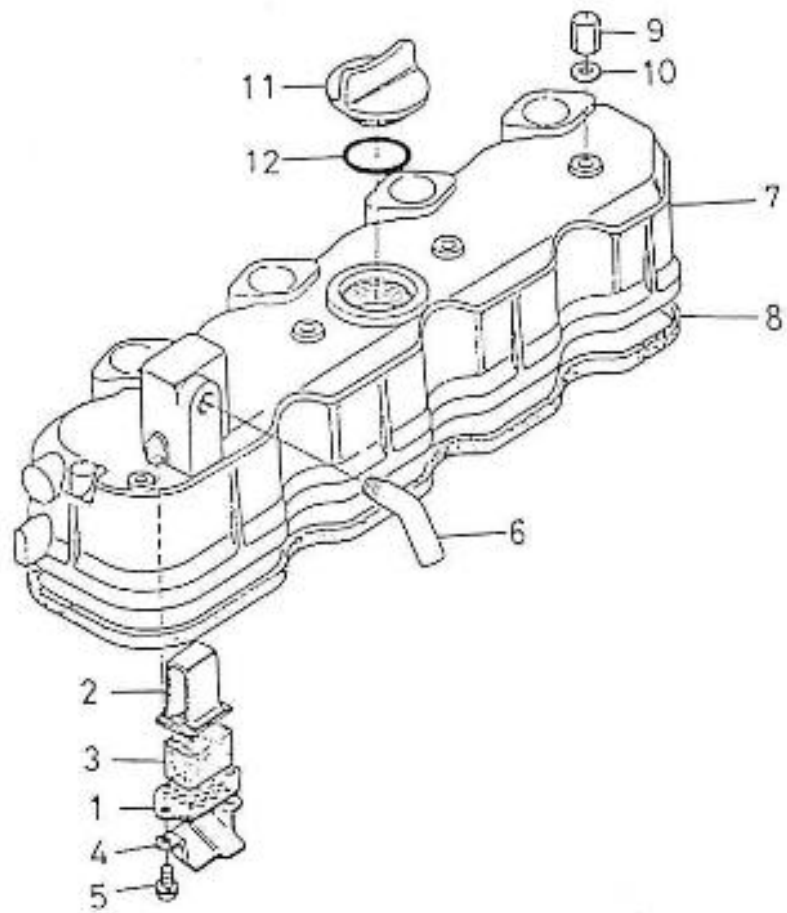

Brand: NanniDiesel	N.	Item	Description	Qty	Notes
Model: Moteur 4.190HE	1	970301990	PLATE,BREATHER ELEMENT N01	1	
Version: Standard	2	970490302	HOUSING,BREATHER ELEMENT	1	
Subassembly: Cylinder head cover	3	970490305	FILTER,BREATHER ELEMENT	1	
	4	970301991	SHIELD,OIL BREATHER	1	
	5	970301992	SCREW	2	
	6	970301993	PIPE,BREATHER	1	
	7	970301994	COVER,CYLINDER HEAD 4.190	1	
	8	970301995	GASKET,COVER CYL:HEAD 4.190	1	
	9	970301996	NUT,CAP	4	
	10	970491131	WASHER,SEAL	4	
	11	970490510	CAP,FILLING OIL	1	
	12	970490511	O-RING	1	

V. 28/03/2006

Pag. 6/47