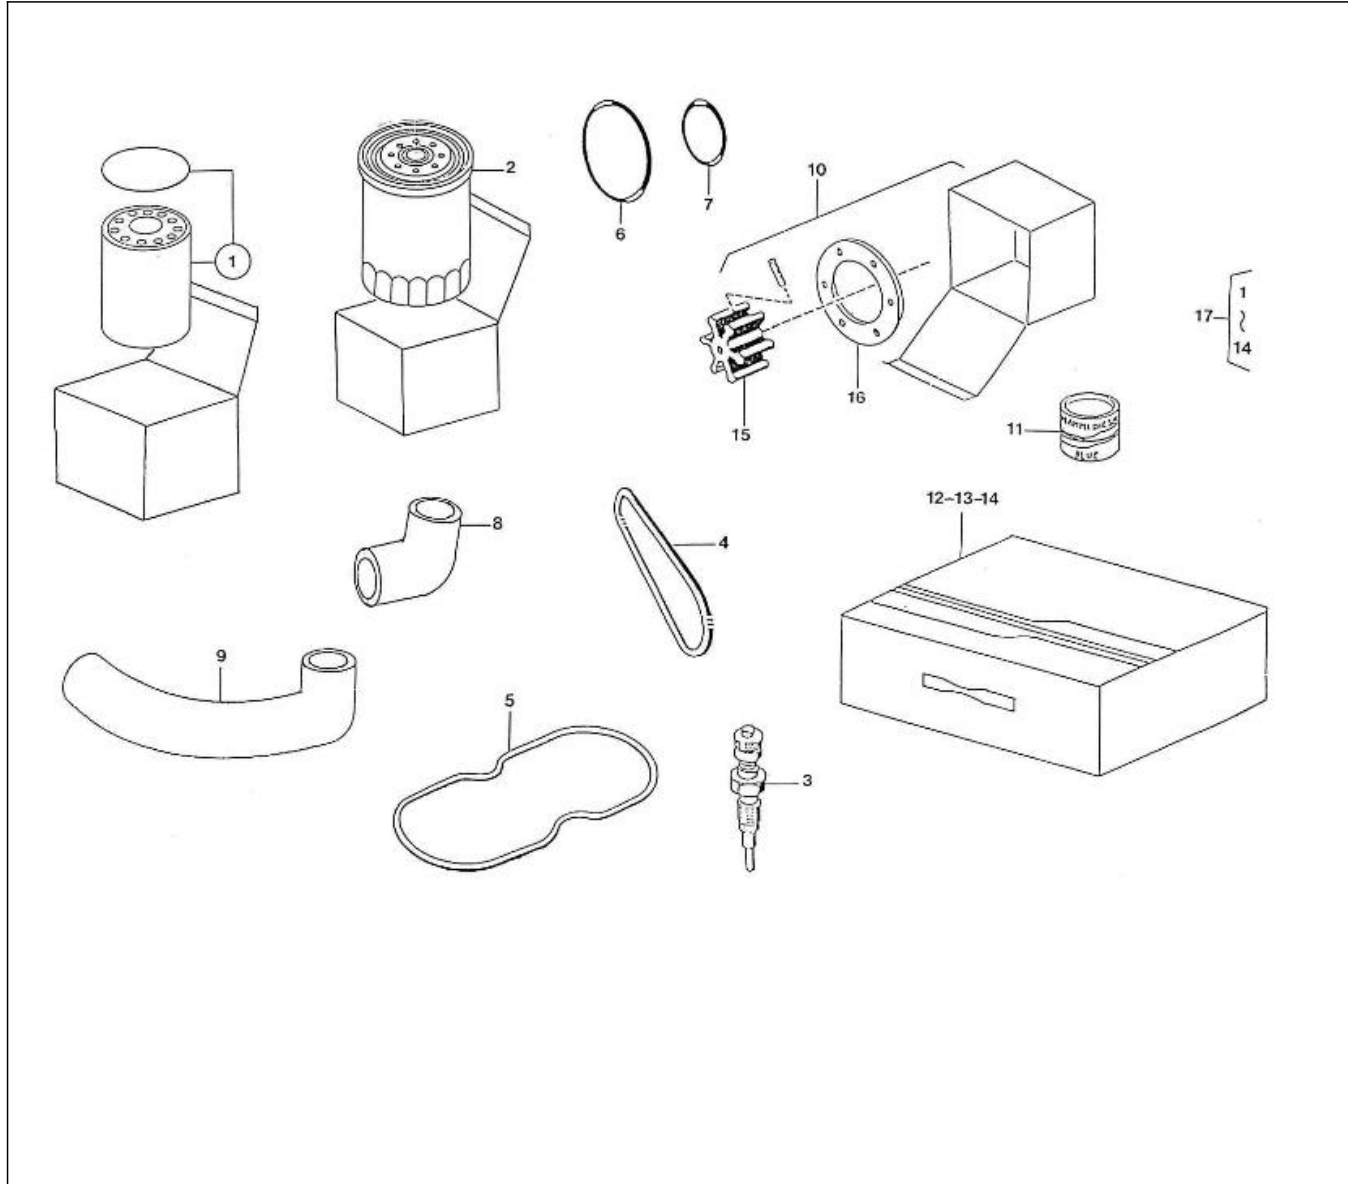

V. 28/03/2006

Pag. 45/47

Brand: NanniDiesel

Model: Moteur 4.190HE

Version: Standard

Subassembly: Spare parts kit

N.	Item	Description	Qty	Notes
1	970622350	FILTER,FUEL	1	
2	970603003	FILTER,ELEMENT OIL 4.180/90	1	
3	970302082	GLOWPLUG,4.190	1	
4	970301448	V-BELT,SPA 1120 LW	1	
5	970301995	GASKET,COVER CYL:HEAD 4.190	1	
6	970301719	O-RING,68,00X4,00	2	
7	970154025	O-RING,28,17X3,53	1	
8	970301713	HOSE,ELBOW COVER HEATEX.4.190	1	
9	970301718	HOSE,WATER RETURN D32-34	1	
10	970604591	SET,IMPELLER W/PUMP 4.110-190-	1	
11	970301521	PAINT,NANNI BLUE 125CC	1	
12	970310008	CASE	1	
13	970301347	INSERT,CASE	1	
14	970301348	INSERT,CASE BOTTOM	1	
15	970604530	IMPELLER,WATER PUMP F 5B/-9	1	
16	970604529	GASKET,F5B	1	
17	970302131	CASE,SPARE PARTS CPL.4.190HE	1	