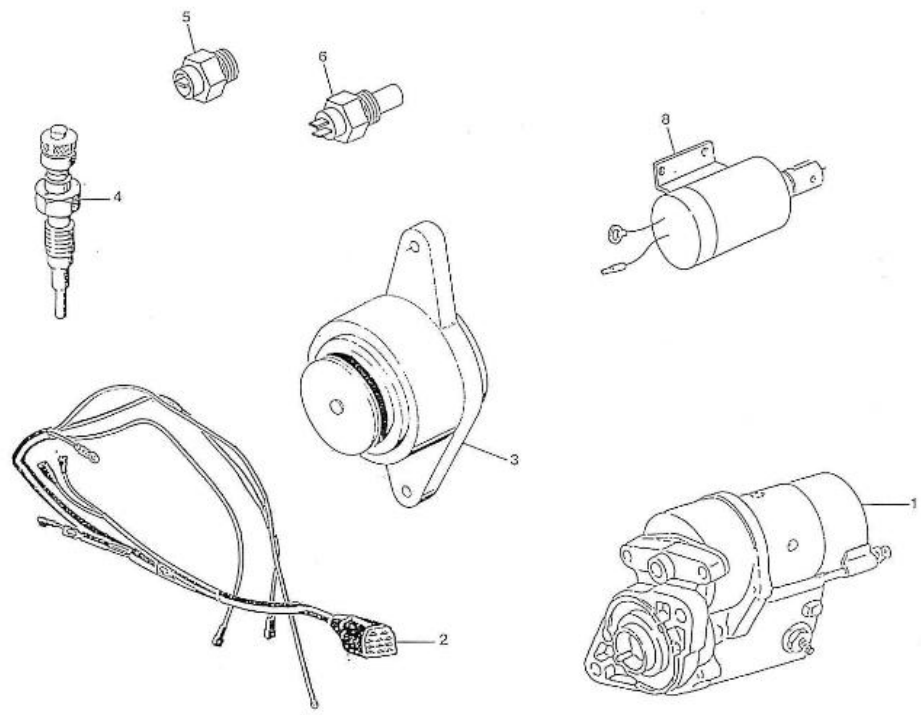

Brand: NanniDiesel	N.	Item	Description	Qty	Notes
Model: Moteur 2.40HE	1	970147303	STARTER,MOTOR 12V 0,7KW 1P	1	
Version: Old version	2	970307005	WIRING,ENGINE 2. 40HE	1	
Subassembly: Electrics	3	970147400	ALTERNATOR,12V 12A KUBOTA	1	
	4	970152116	GLOWPLUG,H-HE	1	
	5	970851700	SWITCH,OIL	1	
	6	970851604	WATER SENDER 120C +SWITCH 110C	1	
	8	970301580	SOLENOID,12V 4.190	1	

ELECTRIC 'S_240_Alt 12 A.

V. 27/03/2006

Pag. 43/50