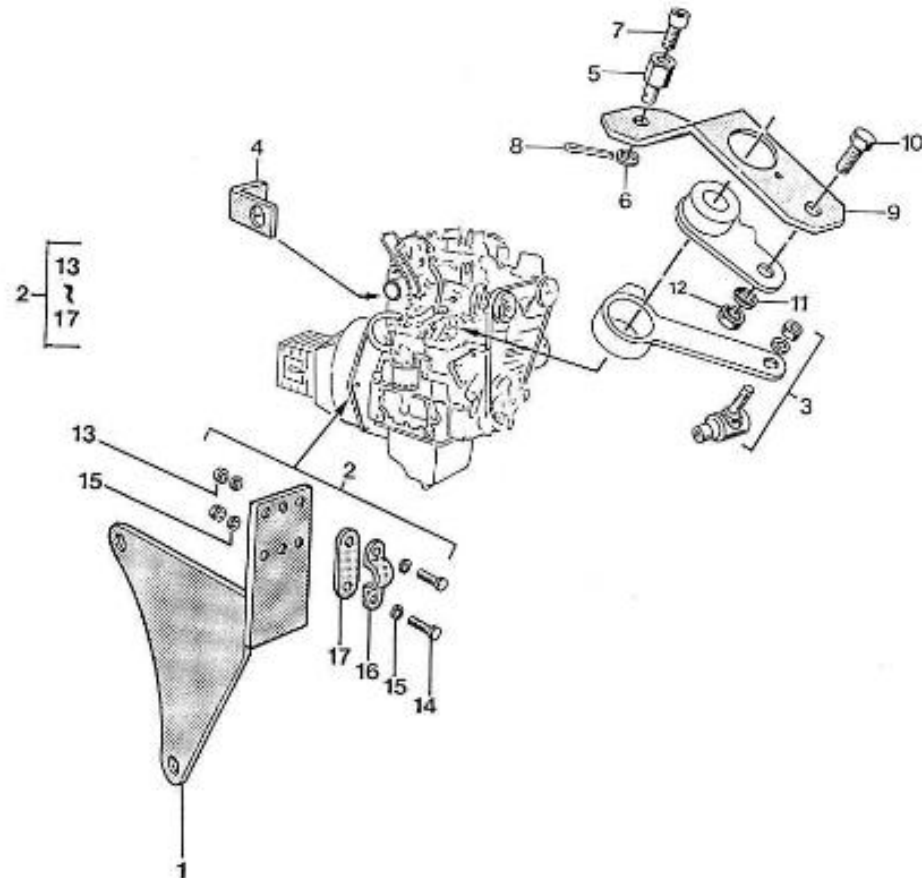

Brand: NanniDiesel

Model: Moteur 2.40HE

Version: Old version

Subassembly: Drive speed control

N.	Item	Description	Qty	Notes
1	970300365	SUPPORT,THROTTLE 2.40	1	
2	970835020	CLAMP	1	
3	970830124	JOINT	1	
4	970300366	+++ PLUS DIFFUSE ++++++ SUPPORT ARRET DE	1	
5	970607322	NUT,ADJUSTING	1	
6	970635459	WASHER,PLAIN D 6	1	
7	970607403	BOLT,SOCK M 5X 10	1	
8	970635106	PIN,COTTER 2X20 SST	1	
9	970300367	SUPPORT,STOP 2. 40	1	
10	970609601	BOLT,HEX M 6X 12	1	
11	970119149	WASHER, SPRING D 6	1	
12	970635460	NUT,M 6	1	
13	970609904	NUT,M 5	2	
14	970300317	BOLT,HEX M 5X 16	2	
15	970300318	WASHER,SPRING D 5	4	
16	970300315	CLAMP,CABLE	1	
17	970300316	PLATE,CLAMP	1	

V. 27/03/2006

Pag. 20/50