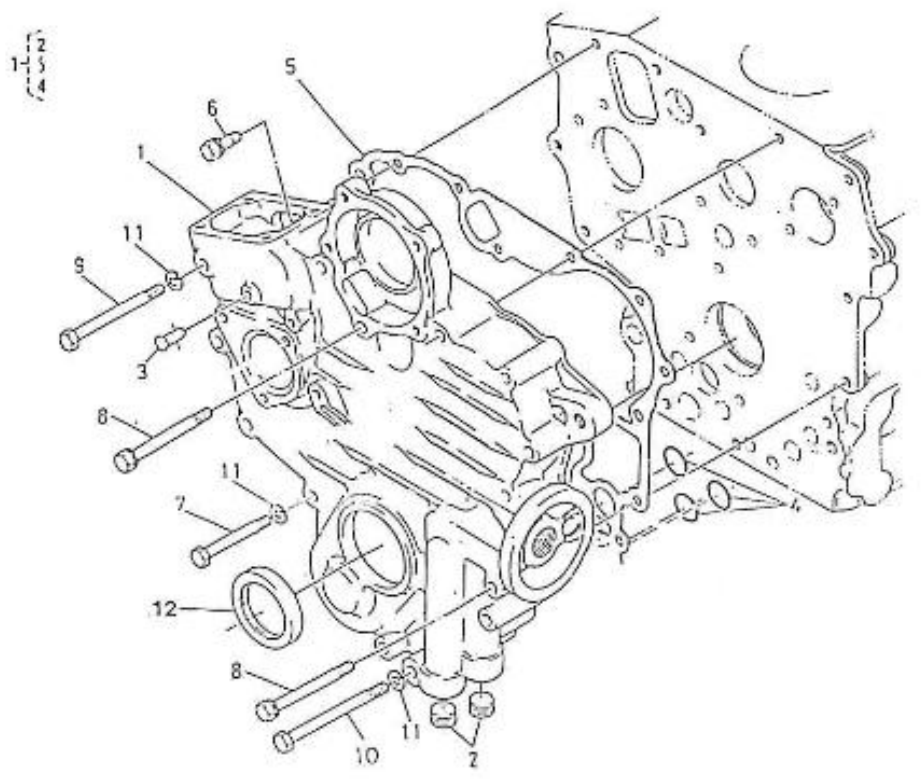

Brand: NanniDiesel
Model: Moteur 2.40HE
Version: Old version
Subassembly: Timing case

N.	Item	Description	Qty	Notes
1	970140201	COVER, TIMING COVER 2.40	1	
2	970140202	PLUG, SOCK	2	
3	970140204	PIN, TIMING COVER 2.40	1	
4	970490203	O-RING	3	
5	970140205	GASKET, TIMING CASE 2.40	1	
6	970490119	BOLT,M 6X 18	1	
7	970300276	BOLT,HEX M 6X 50	10	
8	970140208	BOLT	3	
9	970490209	BOLT,M 6X 70	1	
10	970140210	BOLT	1	
11	970119149	WASHER, SPRING D 6	12	
12	970140213	SEAL, OIL	1	

V. 27/03/2006

Pag. 3/50