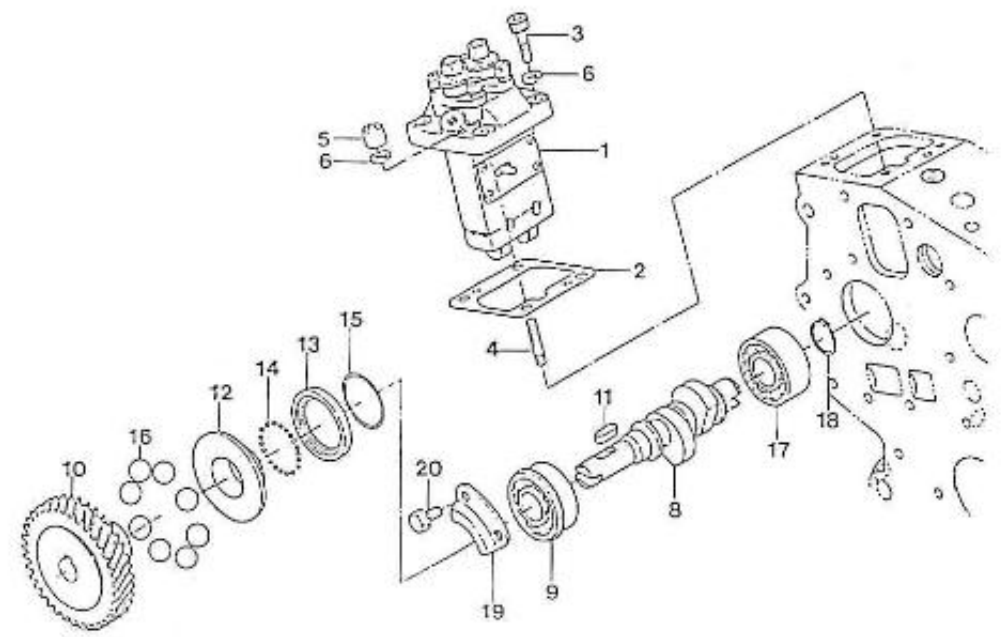

Brand: NanniDiesel
Model: Moteur 2.40HE
Version: Old version
Subassembly: Injection & Fuel pump

N.	Item	Description	Qty	Notes
1	970142120	PUMP,INJECTION 2. 40 CPL	1	
2	970142121	SHIM,INJECTION PUMP 2. 40	1	
3	970142138	BOLT,SOCK M 6X 20	3	
4	970142139	STUD,INJ.PUMP	1	
5	970142140	NUT,CAP	1	
6	970119149	WASHER, SPRING D 6	4	
7	970142122	CAMSHAFT,FUEL CPL.2. 40	1	
8	970142123	CAMSHAFT,FUEL 2. 40	1	
9	970142124	BEARING,CASE	1	
10	970142125	GEAR,INJ.PUMP 2. 40	1	
11	970491106	KEY,FEATHER	1	
12	970142127	SLEEVE	1	
13	970142129	COVER,BEARING 2. 40HE	1	
14	970142130	BEARING,BALL CAMSHAFT 2.40HE	32	
15	970492128	CIR-CLIP,GOVERNOR SLEEVE	1	
16	970492132	BEARING,BALL GOVERNOR	8	
17	970142134	BEARING,CASE	1	
18	970142133	CIR-CLIP,EXTERNAL	1	
19	970142136	STOPPER,FUEL CAMSHAFT 2.40	1	
20	970140123	BOLT ,M 6X12	2	

7-
8
16

V. 27/03/2006

Pag. 14/50