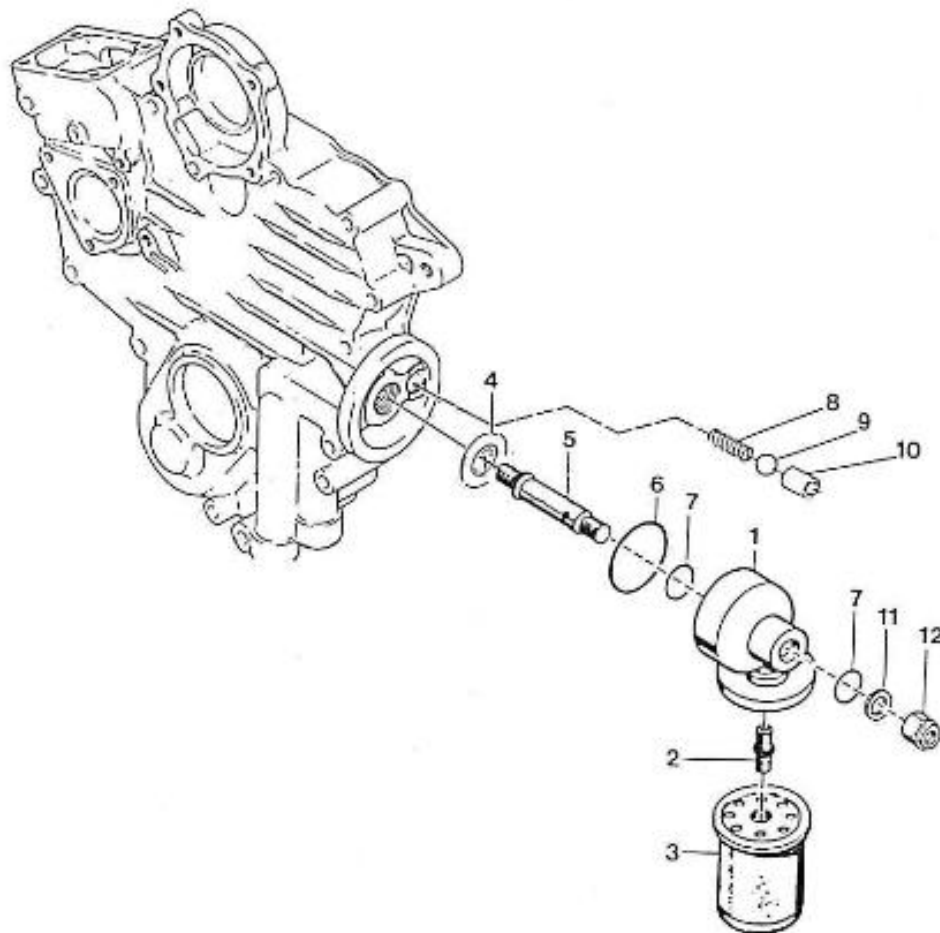

Brand: NanniDiesel

Model: Moteur 2.40HE

Version: Old version

Subassembly: Oil filter Assy.

N.	Item	Description	Qty	Notes
1	970493151	SUPPORT,OIL FILTER	1	
2	970493157	NIPPLE,OIL FILTER	1	
3	970493150	FILTER,OIL	1	
4	970140211	WASHER, PLAIN	1	
5	970493152	BOLT,OIL FILTER SUPPORT HE	1	
6	970493155	O-RING,61,91X3,53	1	
7	970493156	O-RING	2	
8	970140216	SPRING	1	
9	970140218	BEARING, BALL	1	
10	970140217	SEAT	1	
11	970300251	WASHER,30X19	1	
12	970493154	NUT,M16X1,5 NYLOC	1	

V. 27/03/2006

Pag. 19/50