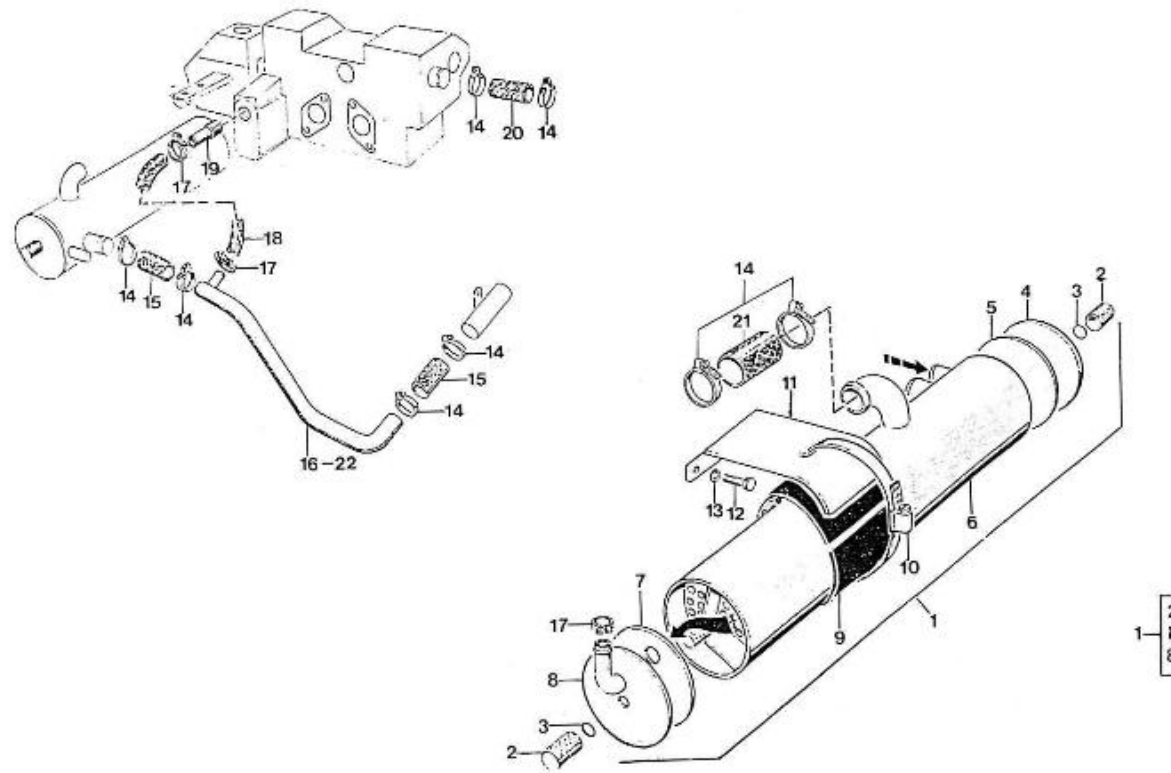

Brand: NanniDiesel

Model: Moteur 2.40HE

Version: Old version

Subassembly: Heat exchanger exh. Manifold

N.	Item	Description	Qty	Notes
1	970300069	HEATEXCHANGER,2. 40HE CPL	1	
2	970494520	NUT,LOCK M 8	2	
3	970144602	O-RING	2	
4	970144603	COVER,HEATEXCH.2.40HE (R)	1	
5	970144604	GASKET,HEATEXCH. 2.40HE (R)	1	
6	970300069	HEATEXCHANGER,2. 40HE CPL	1	
7	970144606	GASKET,HEATEXCH. 2.40HE (F)	1	
8	970144607	COVER,HEATEXCH.2.40HE (F)	1	
9	970300070	RUBBER,70X190X2	1	
10	970300071	CLAMP,HOSE 50-65	1	
11	970300068	SUPPORT,HEATEXCH.2. 40HE	1	
12	970024016	BOLT,HEX M 8X 40	2	
13	970119139	WASHER,CORRUGATED D8	2	
14	970604526	CLAMP,HOSE 22-32	8	
15	970300073	HOSE,D25 L= 40	2	
16	970300072	TUBE,HEATEXCHANGER 2.40	1	
17	970439306	CLAMP,HOSE 11-17	4	
18	970300067	HOSE,D13 L= 145	1	
19	970300078	"PILLAR,HOSE 3/8"-13"	1	
20	970300064	HOSE,D25 L= 32	1	
21	970300065	HOSE,D25 L= 75	1	
22	970302597	PIPE,W/PUMP-HEATEXCHANGER 2.40	1	

V. 27/03/2006

Pag. 23/50