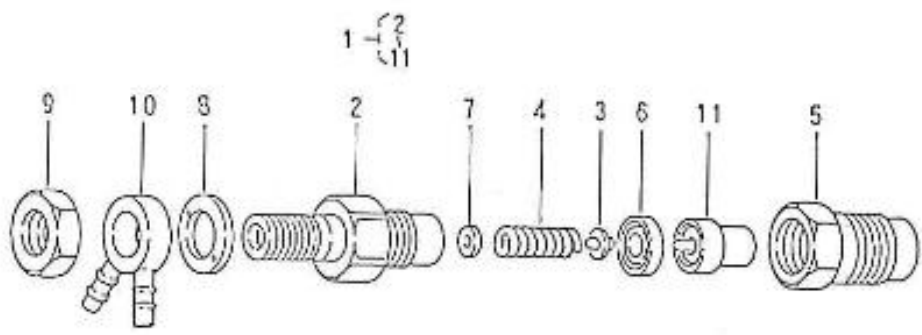

Brand: NanniDiesel
Model: Moteur 2.40HE
Version: Old version
Subassembly: Nozzle holder

N.	Item	Description	Qty	Notes
1	970142108	INJECTOR, CPL	2	
3	970142170	ROD,PUSH NOZZLE FUEL	2	
4	970142171	SPRING,NOZZLE FUEL	2	
5	970142172	HOLDER,NOZZLE	2	
6	970142173	PIECE,DISTANCE NOZZLE INJ.	2	
7	970142200	SET,SPACER NOZZLE	1	
8	970302826	WASHER,NOZZLE INJ.	2	
9	970142175	NUT,NOZZLE INJ.	2	
10	970142176	FITTING,NOZZLE DOUBLE	2	
11	970142113	NOZZLE,INJECTOR 2. 40	2	

V. 27/03/2006

Pag. 18/50