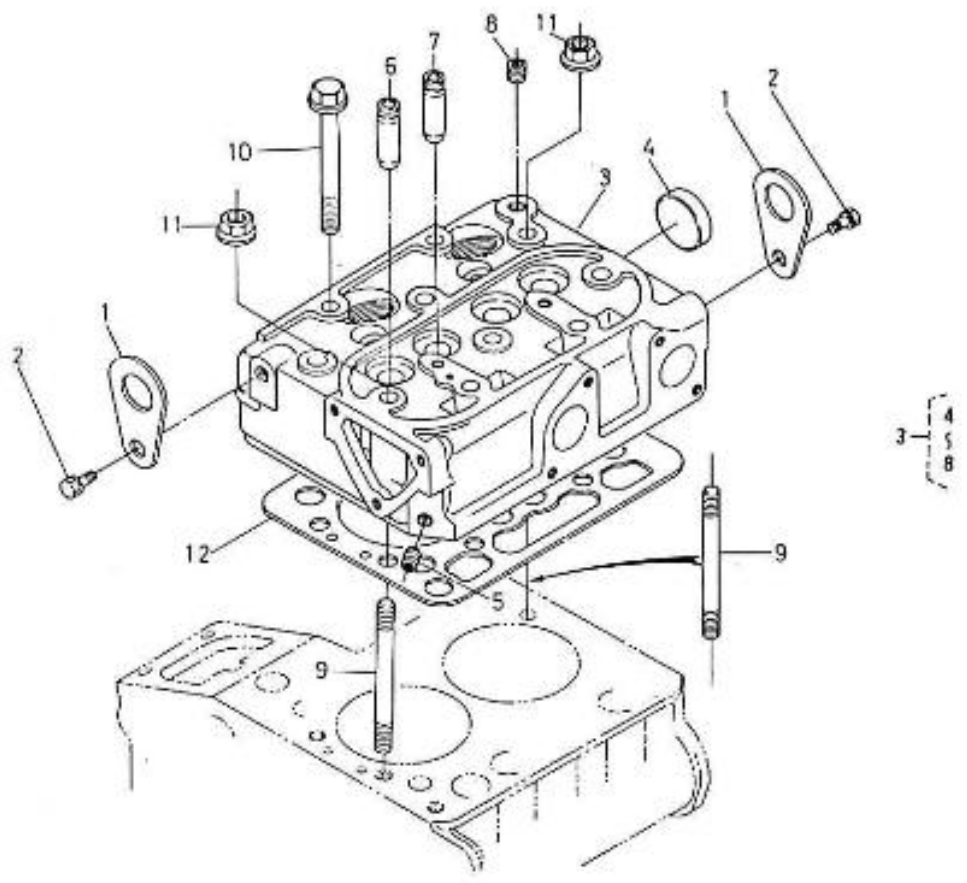

Brand: NanniDiesel
Model: Moteur 2.40HE
Version: Old version
Subassembly: Cylinder head

N.	Item	Description	Qty	Notes
1	970140901	HOOK, ENGINE 2.40	2	
2	970140919	BOLT, M8X14	2	
3	970140905	HEAD, CYLINDER CPL 2.40	1	
4	970140904	CAP, FREEZE	1	
5	970490107	PLUG, SOCK	1	
6	970140922	GUIDE, VALVE INTAKE 2.40HE	2	
7	970140923	GUIDE, VALVE EXHAUST 2.40	2	
8	970140908	PLUG, CYL.HEAD 2.40	1	
9	970140913	STUD, CYL.HEAD 2.40	2	
10	970140912	BOLT, CYL.HEAD 2.40	8	
11	970140914	NUT, CYLINDER HEAD 2.40	2	
12	970140916	GASKET, CYL.HEAD 2.40	1	

V. 27/03/2006

Pag. 6/50