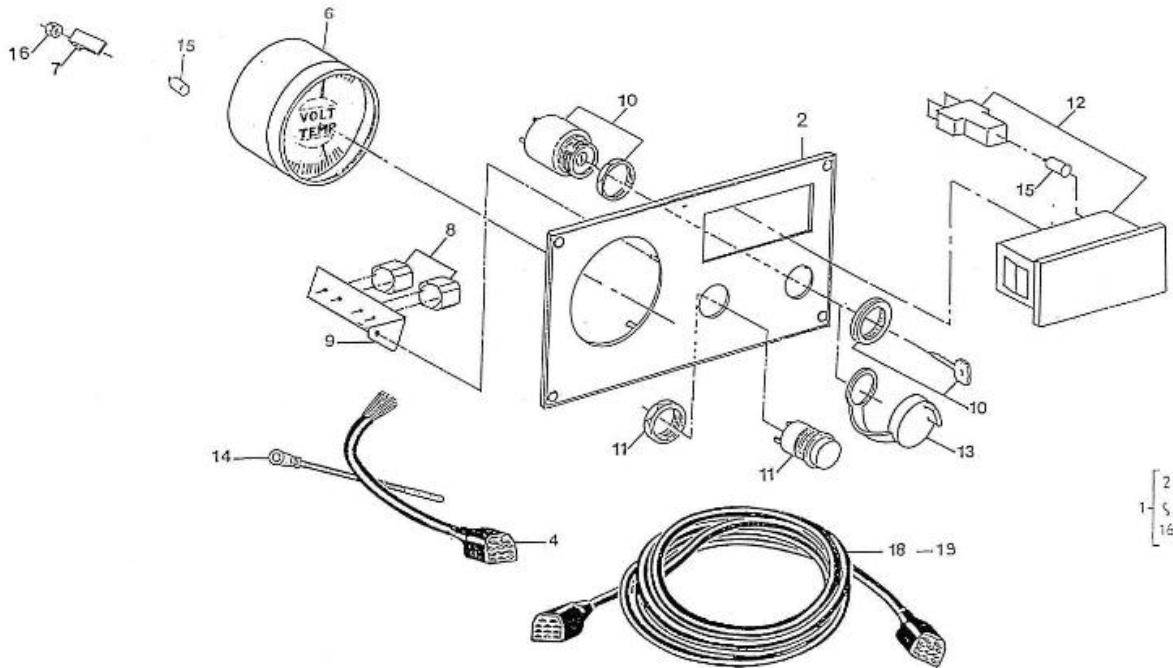

Brand: NanniDiesel
Model: Moteur 2.40HE
Version: Old version
Subassembly: Panel 1 instrument

N.	Item	Description	Qty	Notes
1	970307001	BRACKET	1	
2	970302214	PLATE,PANEL 1 INSTRUMENT	1	
4	970307004	+++ PLUS DIFFUSE ++++++ CABLAGE TABLEAU 1	1	
6	970301662	GAUGE,VDO,TEMP/VOLT 40-120,8-1	1	
7	970300920	CLAMP,INSTRUMENTS	4	
8	970302684	BUZZER,SONITRON SMA 24A P17.05	2	
9	970310182	SUPPORT	1	
10	970302667	SWITCH,BOSCH STARTER + GLOWING	1	
11	970300967	BUTTON,PUSH	1	
12	970856005	LIGTH WARNING	1	
13	970304021	COVER	1	
14	970304019	CABLEBINDER,PLASTIC 4.8X195	1	
15	970856011	BULB 12V-2W	5	
16	970301191	NUT,M 4 A2	4	
18	970302665	WIRING,INTERMEDIATE 4MTR 11POS	1	
19	970302666	WIRING,INTERMEDIATE 8MTR 11POS	1	

PANEL "A" - 11 POS. / ALT. 12 A
(Temp / Volt Gauge)

V. 27/03/2006

Pag. 39/50