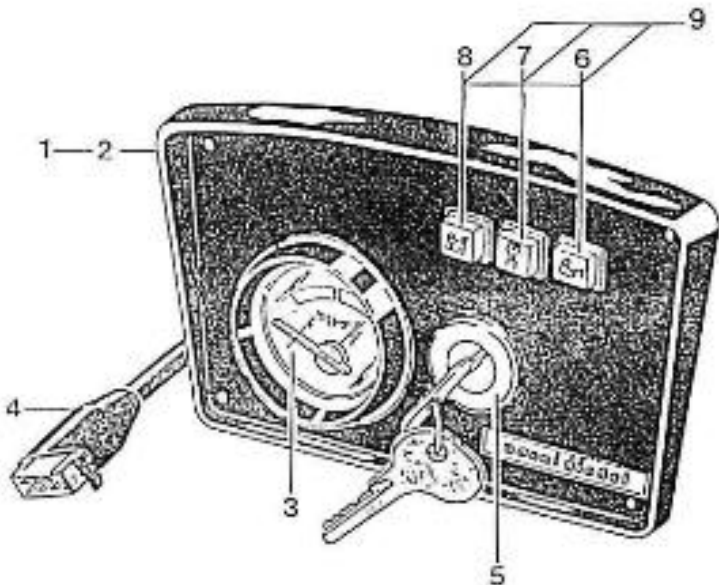

Brand: NanniDiesel	N.	Item	Description	Qty	Notes
Model: Moteur 2.40HE	1	970300357	PANEL,1 INSTRUMENT 120X CPL	1	
Version: Old version	2	970850308	PLATE,PANEL	1	
Subassembly: Instrument panel STD	3	970860603	NO LONGER AVAILABLE	1	
	4	970851302	ELECTRICAL WIRING CONNEXOIN	1	
	5	970850404	SWITCH STARTER	1	
	6	970850571	WARNING LIGHT	1	
	7	970850572	+++ PLUS DIFFUSE ++++++ VOYANT COMPLET	1	
	8	970850570	WARNING LIGHT	1	
	9	970850578	BULB 12V	3	

V. 27/03/2006

Pag. 35/50