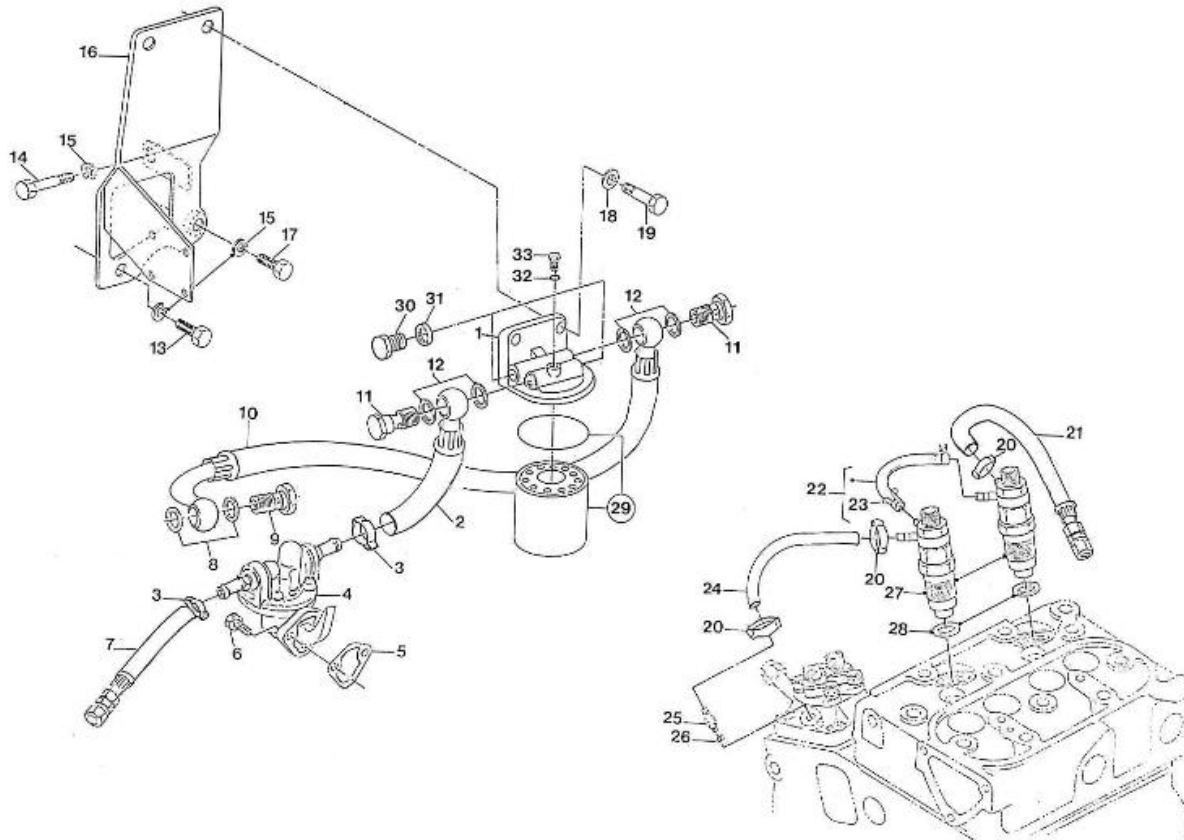

Brand: NanniDiesel

Model: Moteur 2.40HE

Version: Old version

Subassembly: Fuel filter

N.	Item	Description	Qty	Notes
1	970302494	SUPPORT,FUEL FILTER ELEMENT H-	1	
2	970300298	HOSE,FUEL SUPPLY FILTER CPL.	1	
3	970439306	CLAMP,HOSE 11-17	2	
4	970142501	PUMP,FUEL FEED 2. 40	1	
5	970142512	GASKET,FUEL PUMP 2. 40	1	
6	970491117	BOLT,M 6X 16	2	
7	970302330	HOSE,FUEL SUPPLY CPL.	1	
8	970300430	GASKET,RING D10	2	
9	970300717	BOLT,BANJO M10X1,25	1	
10	970300295	HOSE,FUEL SUPPLY INJ.PUMP CPL.	1	
11	970432515	BOLT,BANJO M14X1,5	2	
12	970300306	GASKET,RING D14	4	
13	970497323	BOLT,HEX M 6X 80	1	
14	970024005	BOLT,SOCK M 6X 20	1	
15	970119149	WASHER, SPRING D 6	3	
16	970304165	SUPPORT	1	
17	970302213	BOLT,HEX M 6X 70	1	
18	970119135	WASHER,PLAIN D10	2	
19	970644008	BOLT,HEX M10X 35	2	
20	970310171	CLAMP	3	
21	970300293	HOSE,FUEL RETURN CPL.	1	
22	970142101	PIPE, FUEL OVERFLOW NO 1 CPL	1	
23	970492305	CLAMP,HOSE	2	
24	970302167	HOSE,FUEL LEAKAGE D 3 L= 250	1	
25	970142104	NOZZLE, FUEL OVERFLOW LINE	1	
26	970150403	RING,SEAL	1	
27	970142108	INJECTOR, CPL	2	
28	970142109	GHASKET, RING INJECTORS	2	
29	970622350	FILTER,FUEL	1	
30	970875506	PLUG	1	
31	970300306	GASKET,RING D14	1	
32	970300288	GASKET,M8	1	
33	970832061	BOLT	1	

V. 27/03/2006

Pag. 17/50