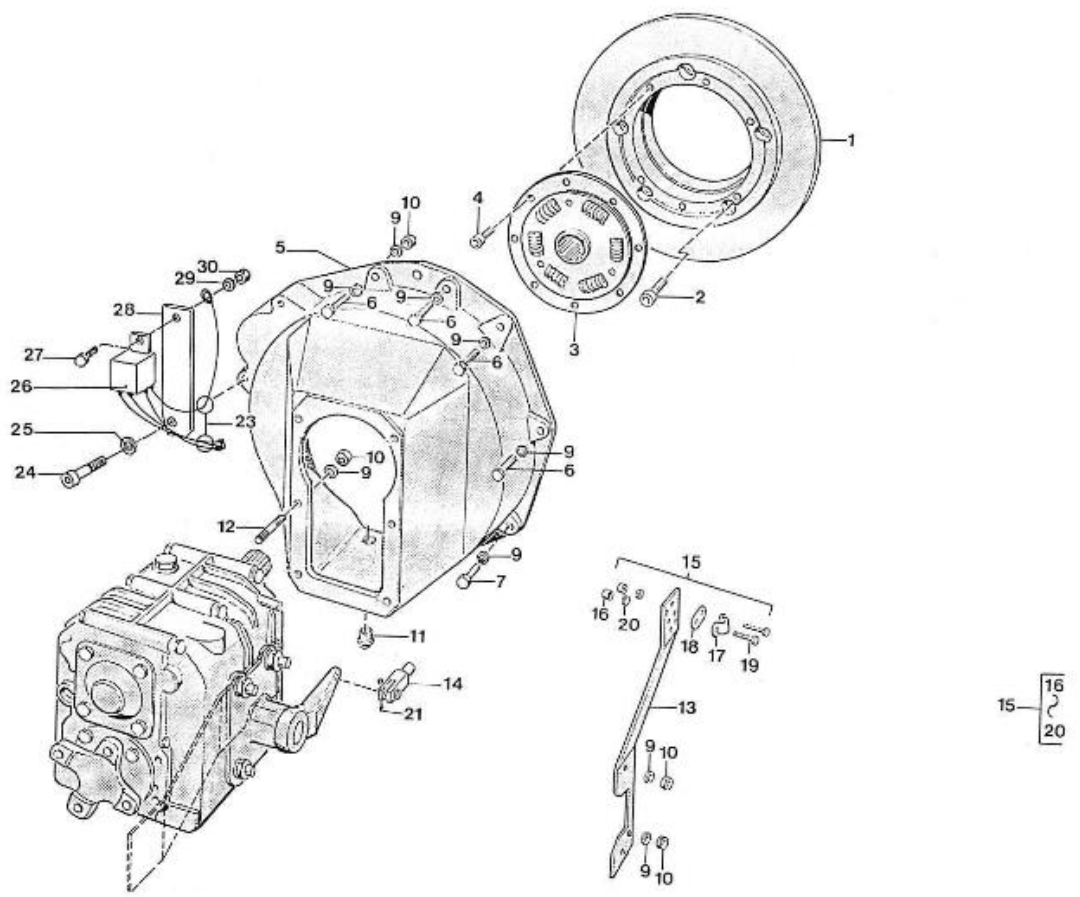

Brand: NanniDiesel
Model: Moteur 2.40HE
Version: Old version
Subassembly: Flywheel housing

N.	Item	Description	Qty	Notes
1	970300369	+++ PLUS DIFFUSE ++++++ SUPPORT DAMPER	1	
2	970119146	BOLT, SOCK M8X 30	5	
3	970776050	DAMPERPLATE,121 DIN	1	
4	970119147	BOLT, SOCK M 6X12	8	
5	970300371	HOUSING,FLYWHEEL 2. 40HE	1	
6	970635917	BOLT,SOCK M 8X 40	4	
7	970119148	BOLT, HEX M 8X 30	3	
8	970301280	BOLT,HEX M 8X 90	2	
9	970119139	WASHER,CORRUGATED D8	21	
10	970027322	NUT,M 8	12	
11	970639853	"PLUG,HEX 3/8"G"	1	
12	970498030	STUD,M 8X 35	6	
13	970302346	SUPPORT,REMOTE CONTROL 2. 40HE	1	
14	970830123	STRAP	1	
15	970835020	CLAMP	1	
16	970609904	NUT,M 5	2	
17	970300315	CLAMP,CABLE	1	
18	970300316	PLATE,CLAMP	1	
19	970300317	BOLT,HEX M 5X 16	2	
21	970635106	PIN,COTTER 2X20 SST	1	
22	970302569	+++ PLUS DIFFUSE ++++++ KIT RELAIS	1	
23	970302570	WIRING,KIT RELAIS KUBOTA START	1	
24	970301280	BOLT,HEX M 8X 90	1	
25	970119138	WASHER,SPRING D 8	1	
26	970300716	RELAIS,12V-30A -BOSCH-	1	
27	970300317	BOLT,HEX M 5X 16	1	
28	970302565	+++ PLUS DIFFUSE ++++++ SUPPORT RELAIS	1	
29	970300318	WASHER,SPRING D 5	1	
30	970609904	NUT,M 5	1	
200	970300318	WASHER,SPRING D 5	2	

V. 27/03/2006

Pag. 45/50