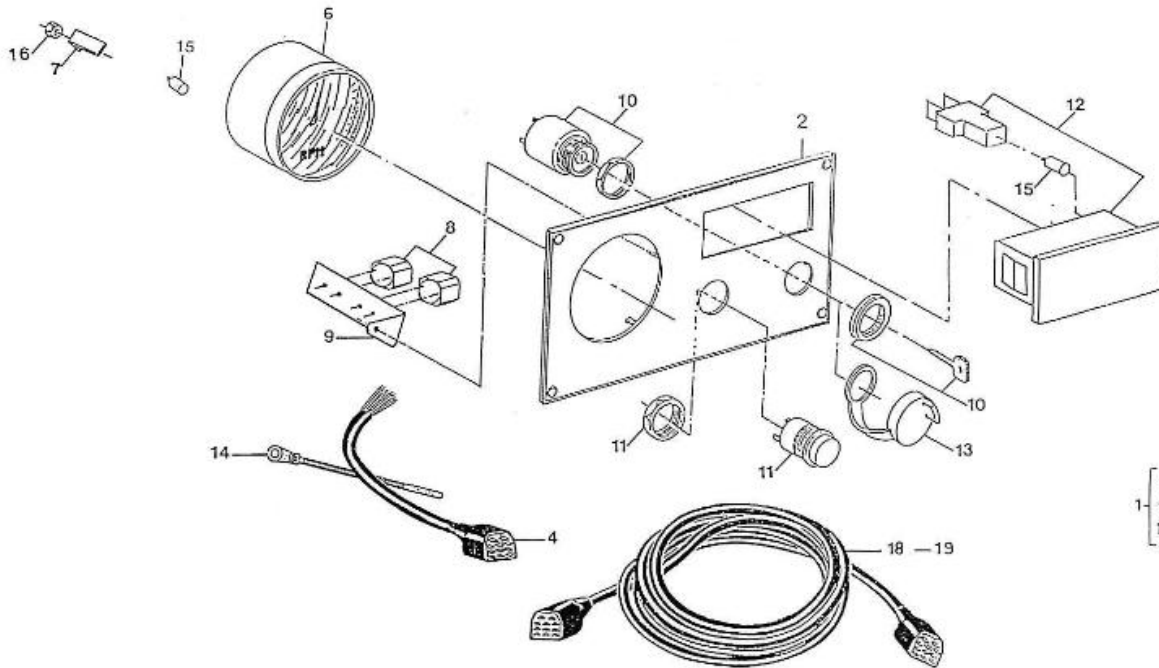

N.	Item	Description	Qty	Notes
1	970302670	PANEL,1 INSTR.TACHO CPL VDO	1	
2	970302214	PLATE,PANEL 1 INSTRUMENT	1	
4	970302662	WIRING,PANEL 1 INSTR. (11P)	1	
6	970301642	GAUGE,VDO,TACH,4000 12-24V 2P	1	
7	970300920	CLAMP,INSTRUMENTS	4	
8	970302684	BUZZER,SONITRON SMA 24A P17.05	2	
9	970310182	SUPPORT	1	
10	970302667	SWITCH,BOSCH STARTER + GLOWING	1	
11	970300967	BUTTON,PUSH	1	
12	970856005	LIGTH WARNING	1	
13	970304021	COVER	1	
14	970304019	CABLEBINDER,PLASTIC 4.8X195	1	
15	970856011	BULB 12V-2W	5	
16	970301191	NUT,M 4 A2	4	
18	970302665	WIRING,INTERMEDIATE 4MTR 11POS	1	
19	970302666	WIRING,INTERMEDIATE 8MTR 11POS	1	