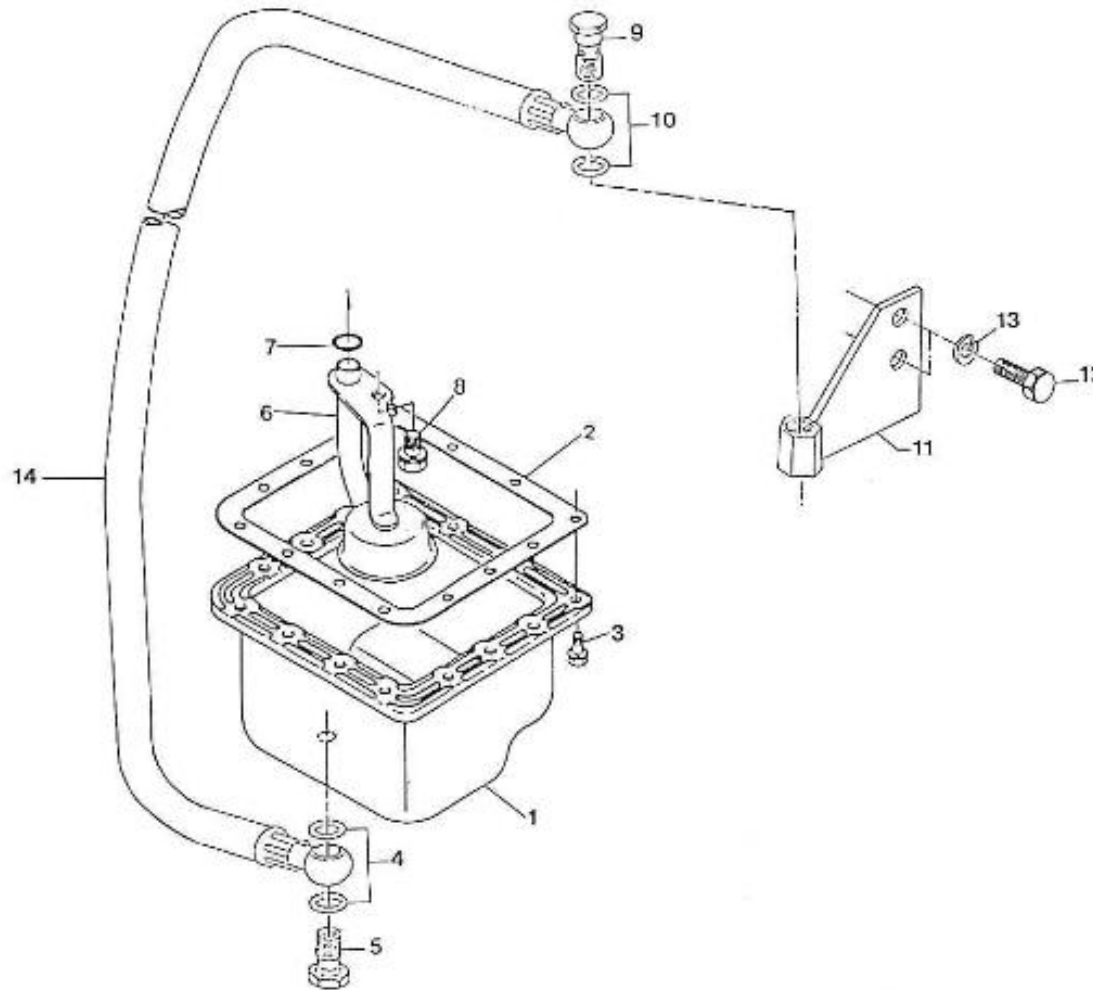

V. 27/03/2006

Pag. 3/50

Brand: NanniDiesel

Model: Moteur 2.40HE

Version: Old version

Subassembly: Oil pan

N.	Item	Description	Qty	Notes
1	970140121	OIL PAN	1	
2	970140110	GASKET, OIL PAN 2.40	1	
3	970140123	BOLT ,M 6X12	14	
4	970300325	RING,SEAL D12	2	
5	970302482	BOLT,BANJO M12X1,25	1	
6	970143126	FILTER,OIL PAN 2. 40HE	1	
7	970153129	O-RING,OIL FILTER 2.60 4.110	1	
8	970140919	BOLT, M8X14	1	
9	970432515	BOLT,BANJO M14X1,5	2	
10	970300306	GASKET,RING D14	4	
11	970302479	SUPPORT,OIL EXTRACTION PUMP 2.	1	
12	970300044	BOLT,HEX M10X1,25X 25	2	
13	970119136	WASHER,SPRING D10	2	
14	970302481	HOSE,OIL EXTRACTION CPL.2.40HE	1	