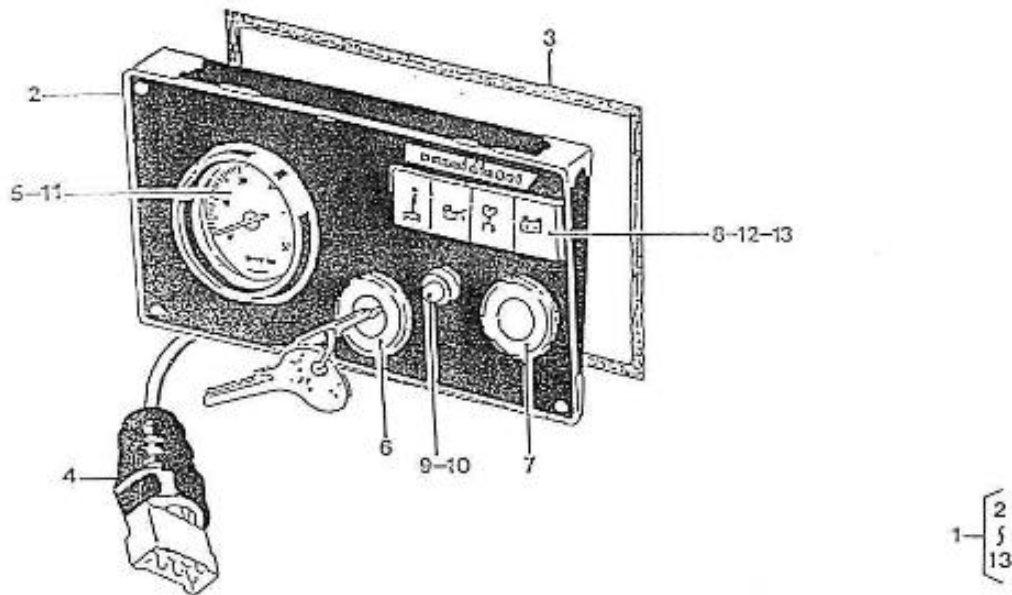

Brand: NanniDiesel	N.	Item	Description	Qty	Notes
Model: Moteur 2.40HE	1	970856000	PANEL	1	
Version: Old version	2	970856009	+++ PLUS DIFFUSE ++++++ TABLEAU NU	1	
Subassembly: Instrument panel	3	970856010	+++ PLUS DIFFUSE ++++++ JOINT	1	
	4	970856002	+++ PLUS DIFFUSE ++++++ CABLAGE TABLEAU	1	
	5	970856001	REVOLUTION COUNTER	1	
	6	970850404	SWITCH STARTER	1	
	7	970856004	BUZZER	1	
	8	970856005	LIGTH WARNING	1	
	9	970856006	FUSE	1	
	10	970856007	SOCKET	1	
	11	970856008	+++ PLUS DIFFUSE ++++++ AMPOULE 12V 3 AMP.	1	
	12	970856011	BULB 12V-2W	4	
	13	970856005	LIGTH WARNING	1	

V. 27/03/2006

Pag. 37/50