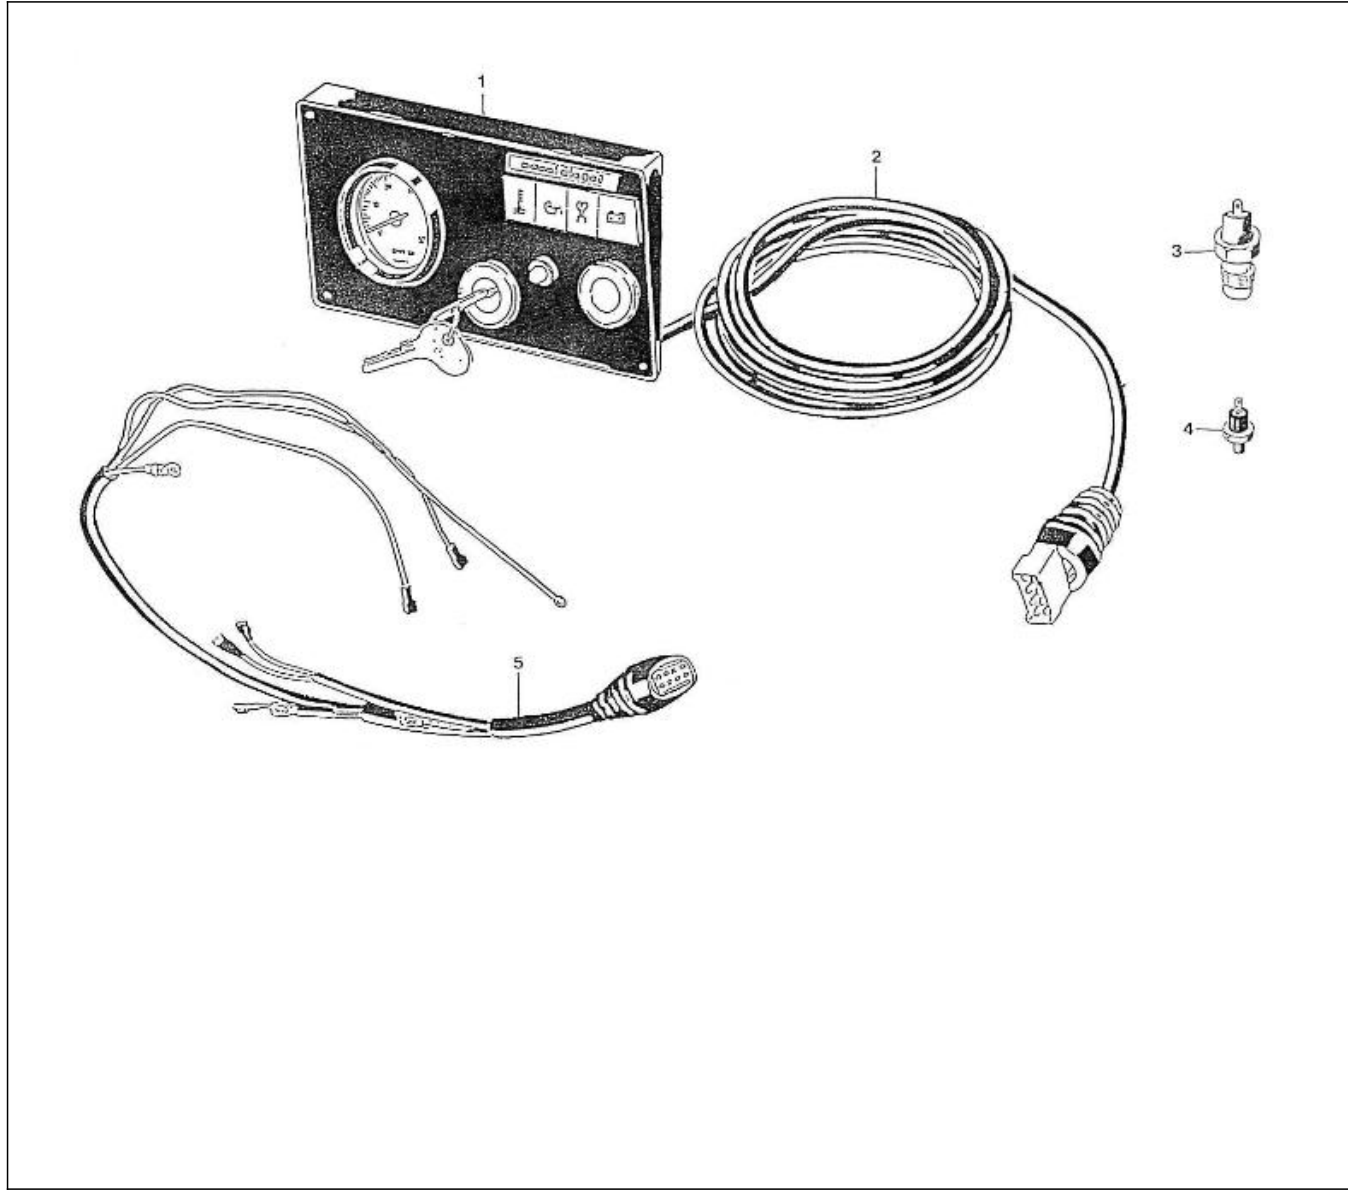

V. 27/03/2006

Pag. 34/50

Brand: NanniDiesel	N.	Item	Description	Qty	Notes
Model: Moteur 2.40HE	1	970300357	PANEL,1 INSTRUMENT 120X CPL	1	
Version: Old version	2	970850308	PLATE,PANEL	1	
Subassembly: Instrument panel STD	3	970860603	NO LONGER AVAILABLE	1	
	4	970851302	ELECTRICAL WIRING CONNEXOIN	1	
	5	970850404	SWITCH STARTER	1	
	6	970850571	WARNING LIGHT	1	
	7	970850572	+++ PLUS DIFFUSE ++++++ VOYANT COMPLET	1	
	8	970850570	WARNING LIGHT	1	
	9	970850578	BULB 12V	3	