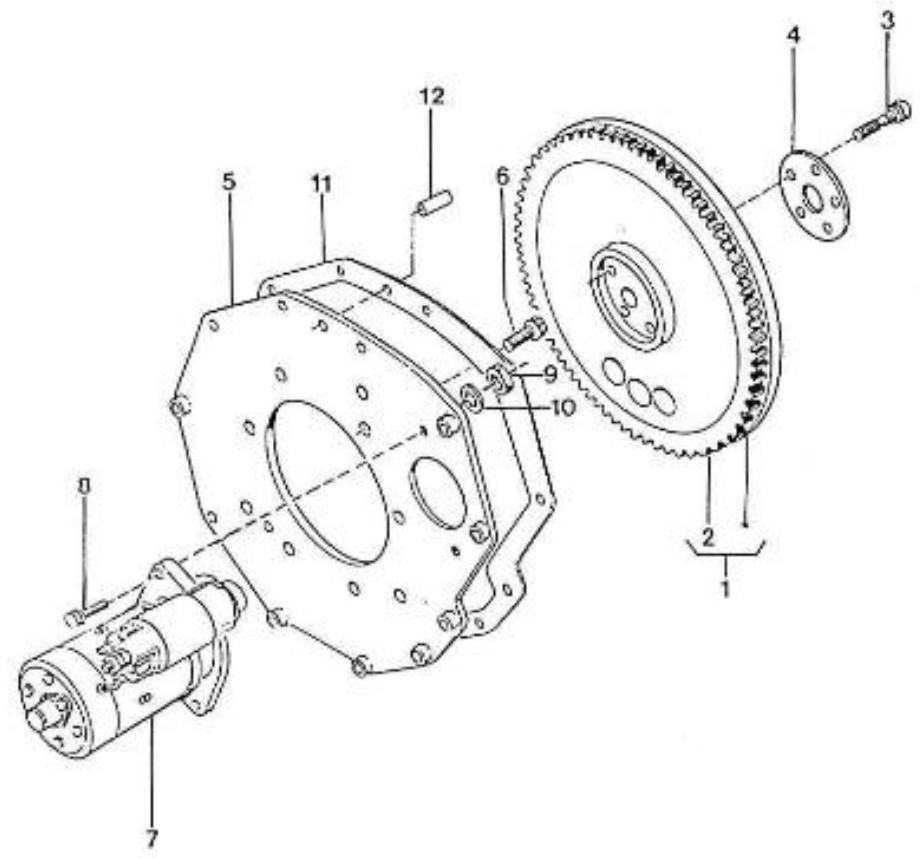

Brand: NanniDiesel
Model: Moteur 2.40HE
Version: Old version
Subassembly: Flywheel

N.	Item	Description	Qty	Notes
1	970141702	+++ PLUS DIFFUSE ++++++ VOLANT COMPLET	1	
2	970141703	GEAR, FLYWHEEL 2.40	1	
3	970307575	BOLT, FLYWHEEL	5	
4	970141706	WASHER, FLYWHEEL	1	
5	970141707	PLATE, REAR END 2.40	1	
6	970490919	BOLT, M 8 X 16	10	
7	970147303	STARTER, MOTOR 12V 0,7KW 1P	1	
8	970497329	BOLT, M 8 X 28	2	
9	970490903	NUT, M 8	2	
10	970490904	WASHER, SPRING D 8	2	
11	970141708	XXGASKET, R-END PLATE	1	
12	970490111	PIN, CYLINDRICAL	1	

V. 27/03/2006

Pag. 12/50