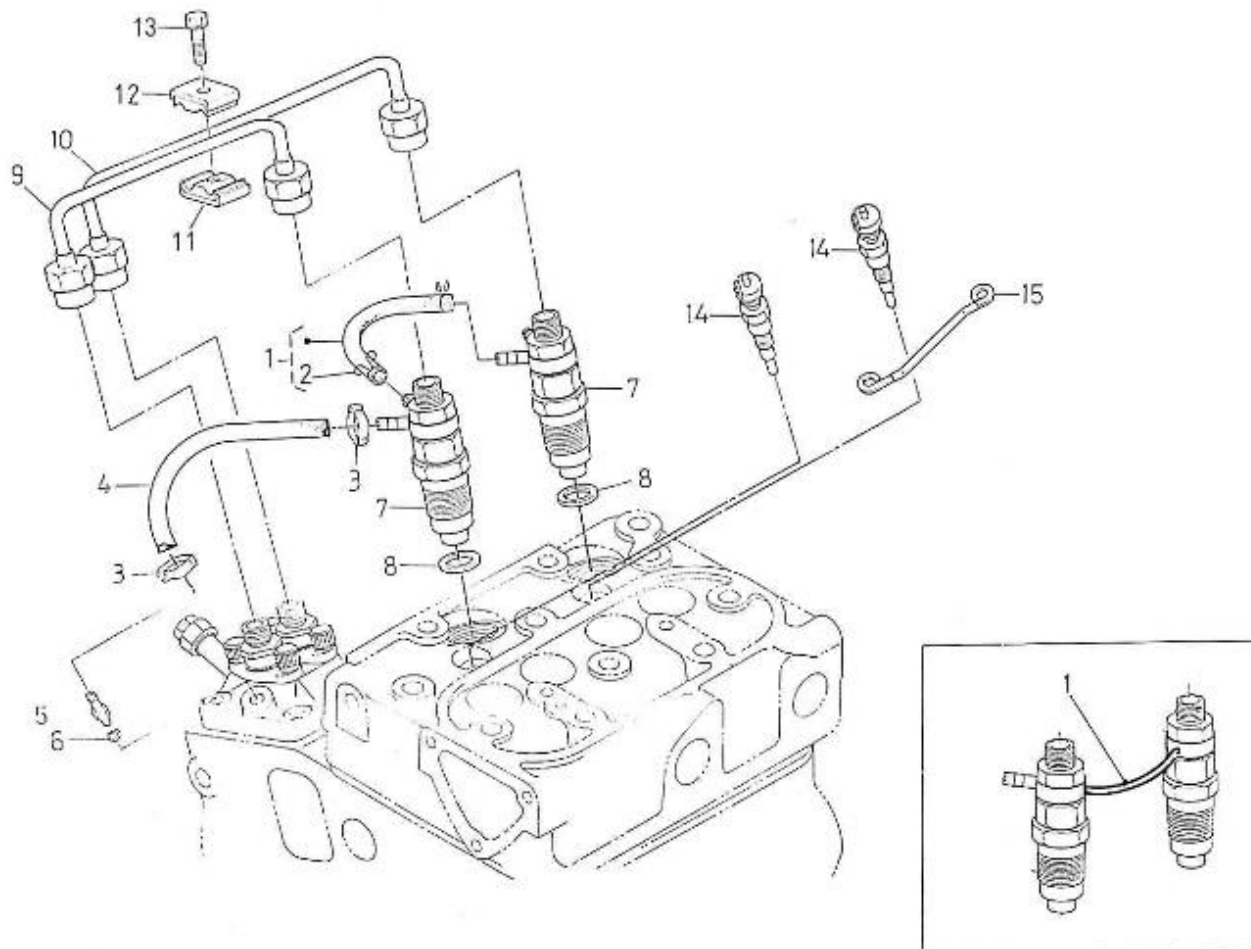

7-
8
16

V. 27/03/2006

Pag. 14/50

Brand: NanniDiesel

Model: Moteur 2.40HE

Version: Old version

Subassembly: Injection lines nozzles

N.	Item	Description	Qty	Notes
1	970142101	PIPE, FUEL OVERFLOW NO 1 CPL	1	
2	970492305	CLAMP,HOSE	2	
3	970310171	CLAMP	1	
4	970302167	HOSE,FUEL LEAKAGE D 3 L= 250	1	
5	970142104	NOZZLE, FUEL OVERFLOW LINE	1	
6	970150403	RING,SEAL	1	
7	970142108	INJECTOR, CPL	2	
8	970142109	GHASKET, RING INJECTORS	2	
9	970142110	LINE, FUEL CYL. NO1 2.40	1	
10	970142111	LINE,FUEL CYL.NO2 2.40	1	
11	970142114	CLAMP,FUEL LINES 1+2	1	
12	970142115	CLAMP,FUEL-LINES 1+2	1	
13	970492118	SCREW,M 5X 20 ROUND HEAD	1	
14	970152116	GLOWPLUG,H-HE	2	
15	970142117	CABLE,GLOWPLUG	1	