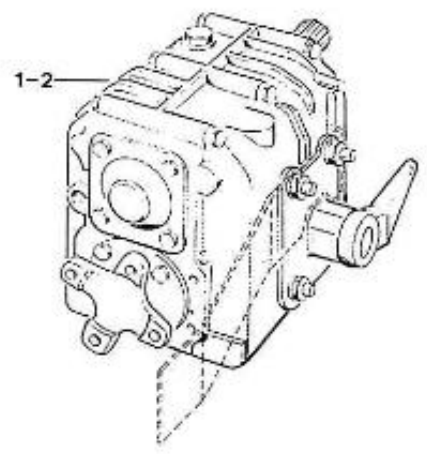

Brand: NanniDiesel
Model: Moteur 2.40HE
Version: Old version
Subassembly: Reversing gear

N.	Item	Description	Qty	Notes
1	970776009	GEARBOX,ZF 5M -2,72R	1	
2	970776010	GEARBOX,ZF 5 M -2,05R	1	

V. 27/03/2006

Pag. 46/50