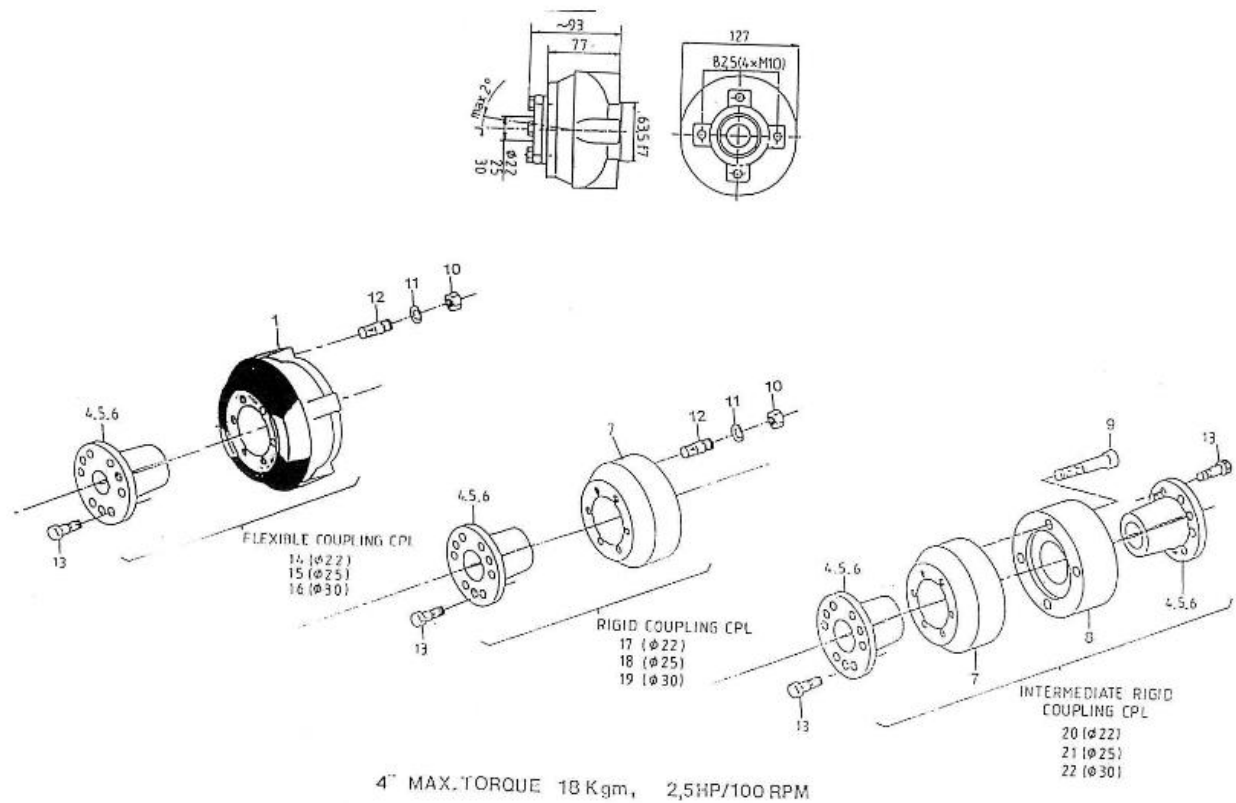

V. 27/03/2006

Pag. 49/50

Brand: NanniDiesel

Model: Moteur 2.40HE

Version: Old version

Subassembly: Shaft coupling

N.	Item	Description	Qty	Notes
1	970300733	FLEXIBLE COUPLING 4 P	1	
4	970301226	"CONE,CLAMPING 4" 22"	1	
5	970301104	"CONE,CLAMPING 4" 25"	1	
6	970301105	"CONE,CLAMPING 4" 30"	1	
7	970301222	COUPLING	1	
8	970301221	COUPLING	1	
9	970609157	BOLT,SOCK M10X 55	4	
10	970119143	NUT, M10	4	
11	970119136	WASHER,SPRING D10	4	
12	970621020	STUD,M10X 22	4	
13	970409603	BOLT,HEX M 8X 25	6	
14	970307180	FLEXIBLE COUPLING	1	
15	970307181	FLEXIBLE COUPLING	1	
16	970307182	FLEXIBLE COUPLING	1	
17	970307183	FLEXIBLE COUPLING	1	
18	970307184	FLEXIBLE COUPLING	1	
19	970307185	FLEXIBLE COUPLING	1	
20	970307186	FLANGE	1	
21	970307187	FLANGE	1	
22	970307188	+++ PLUS DIFFUSE ++++++	1	