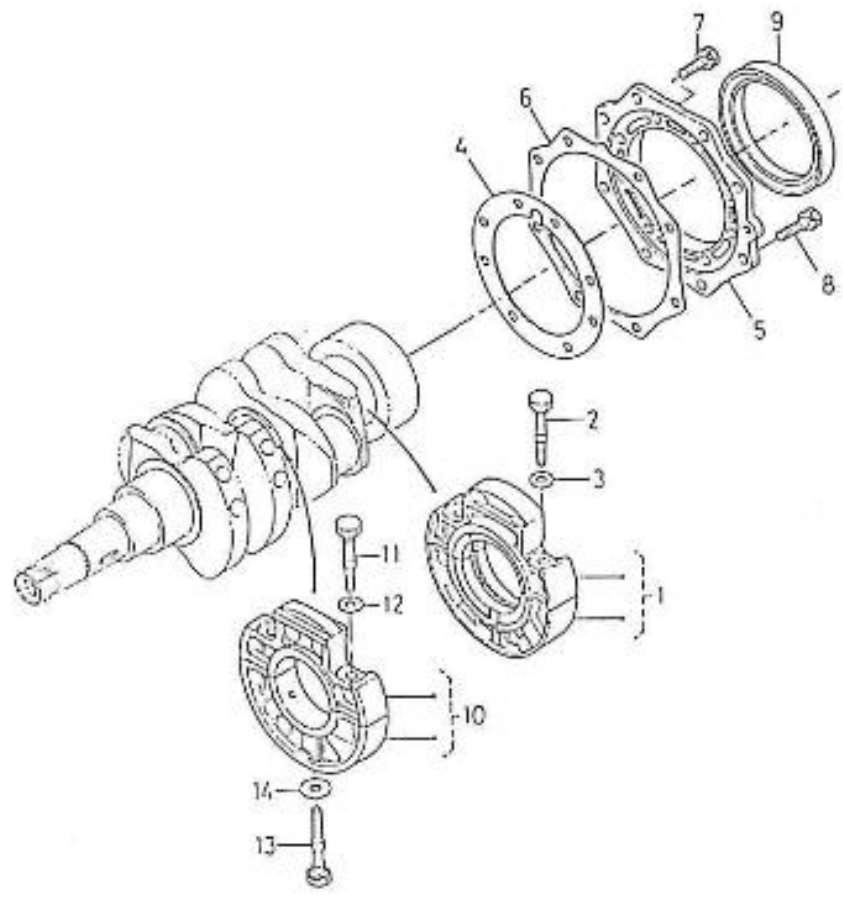

Brand: NanniDiesel

Model: Moteur 2.40HE

Version: Old version

Subassembly: Crankshaft

N.	Item	Description	Qty	Notes
1	970141532	CASE, MAIN BEARING CPL 2.40	1	
2	970141533	BOLT, BEARING CASE	2	
3	970141534	WASHER, BEARING CASE	2	
4	970141506	GASKET, BEARING CASE 2.40	1	
5	970141535	COVER, BEARING CASE 2.40	1	
6	970141508	GASKET, BEARING CASE COVER 2.4	1	
7	970491536	BOLT, M 6X 20	8	
8	970141537	BOLT, M6X22	8	
9	970141529	SEAL, OIL	1	
10	970141538	CASE, MAIN BEARING 1 2.40	1	
11	970141533	BOLT, BEARING CASE	2	
12	970141534	WASHER, BEARING CASE	2	
13	970141539	BOLT, BEARING CASE N02	1	
14	970141540	WASHER, BEARING CASE N02	1	

V. 27/03/2006

Pag. 11/50