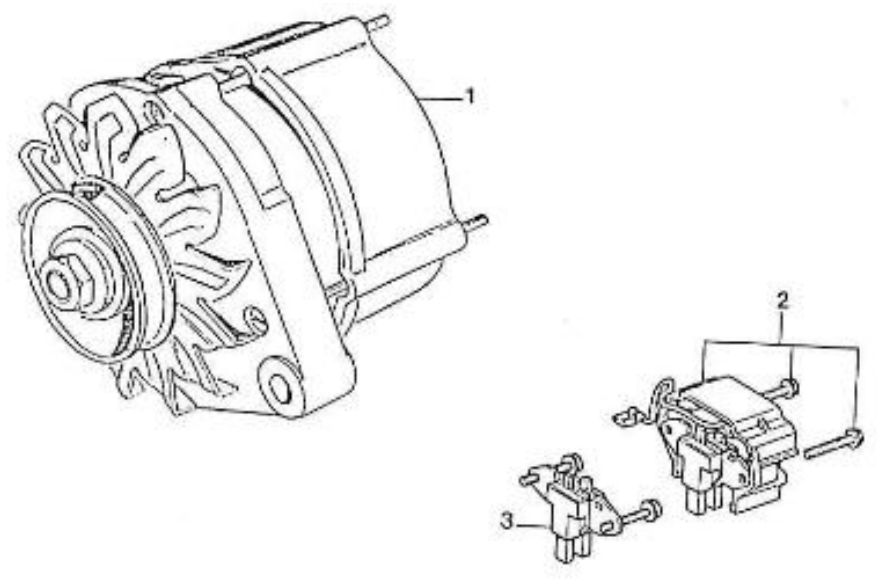

Brand: NanniDiesel
Model: Moteur 2.40HE
Version: Old version
Subassembly: Alternator spare parts

N.	Item	Description	Qty	Notes
1	970300565	ALTERNATOR,14V-35A MOTOROLA	1	
2	970301761	REGULATOR,ALTERNATOR 14V-35A	1	
3	970301700	HOLDER,CARBON BRUSH CPL.14V-35	1	

V. 27/03/2006

Pag. 30/50