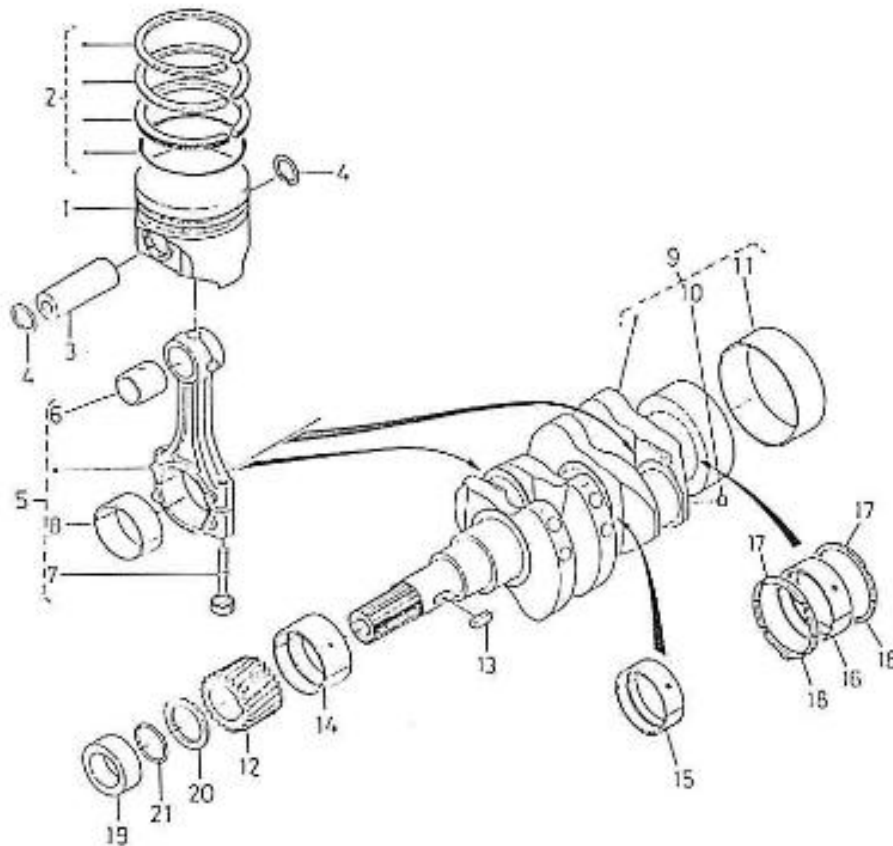

V. 27/03/2006

Pag. 9/50

Brand: NanniDiesel

Model: Moteur 2.40HE

Version: Old version

Subassembly: Crankshaft pistons

N.	Item	Description	Qty	Notes
1	970141550	PISTON, STD 2.40HE	2	
2	970141501	SET, PISTON RING STD 2.40	2	
3	970141503	PIN, PISTON	2	
4	970141504	CIR-CLIP, PISTON PIN 2.40	4	
5	970141505	ROD, CONNECTING CPL 2.40	2	
6	970141511	BUSH, PISTON PIN STD.	2	
7	970141513	BOLT, CONN.ROD 2.40	4	
8	970141514	METAL, CONN.ROD STD.	4	
9	970141515	CRANKSHAFT, CPL 2.40	1	
10	970490909	PLUG,PIN CRANKSHAFT	2	
11	970151513	SLEEVE,CRANKSHAFT	1	
12	970141520	GEAR, CRANKSHAFT 2.40	1	
13	970491106	KEY,FEATHER	1	
14	970141525	METAL, CRANKSHAFT 1 STD 2.40	1	
15	970141526	METAL, CRANKSHAFT 3 STD 2.40	2	
16	970491526	METAL,CRANKSHAFT 2 STD	2	
17	970491527	METAL,SIDE 1 STD	2	
18	970491528	METAL,SIDE 2 STD	2	
19	970141523	COLLAR, CRANKSHAFT 2.40	1	
20	970141522	RING, CRANKSHAFT 2.40	1	
21	970141524	O-RING,CRANKSHAFT 2.40	1	
22	970141561	PISTON, +0.50 2.40HE	2	
23	970141502	SET, PISTON RING +0.50	2	
24	970141511	BUSH, PISTON PIN STD.	2	
25	970141545	METAL, CONN. ROD 0.02 2.40	4	
26	970141555	METAL, CONN. ROD 0.04 2.40	4	
27	970141546	METAL, CRANKSHAFT 1 0.02	1	
28	970141556	METAL, CRANKSHAFT 1 0.04	1	
29	970141547	METAL, CRANKSHAFT 3 0.02	2	
30	970141557	METAL, CRANKSHAFT 3 0.04	2	
31	970491547	METAL,CRANKSHAFT 2 0.20	2	
32	970491557	METAL,CRANKSHAFT 2 0.40	2	
33	970491548	METAL,SIDE 1 0.02	2	
34	970491558	METAL,SIDE 1 0.04	2	
35	970491549	METAL,SIDE 2 0.02	2	
36	970491559	METAL,SIDE 2 0.04	2	