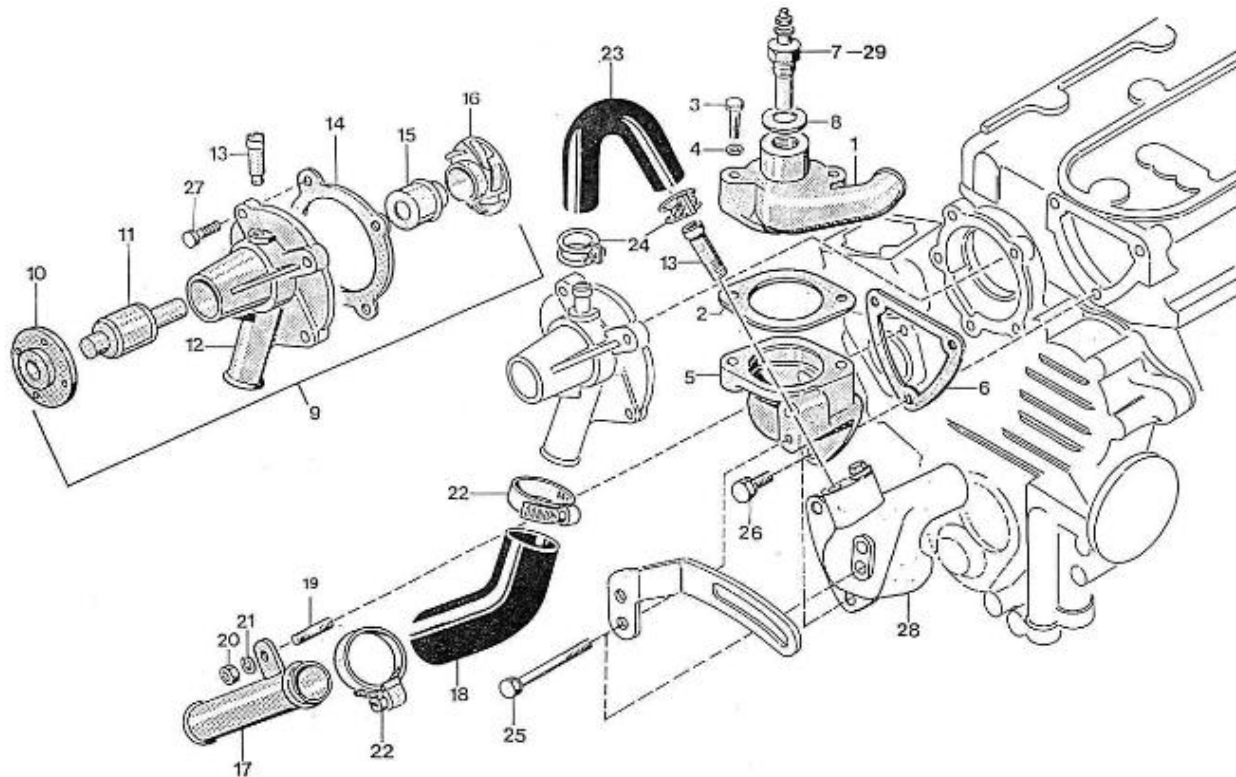

Brand: NanniDiesel

Model: Moteur 2.40HE

Version: Old version

Subassembly: Fresh water pump

N.	Item	Description	Qty	Notes
1	970300060	FLANGE,WATER INTAKE 20 40HE	1	
2	970300062	GASKET,WATER INTAKE HE	1	
3	970300063	BOLT,HEX M 6X 35	2	
4	970609602	WASHER,CORRUGATED D 6	2	
5	970300414	FLANGE,INTAKE 2. 40HE	1	
6	970300299	GASKET,FLANGE	1	
7	970851604	WATER SENDER 120C +SWITCH 110C	1	
8	970300306	GASKET,RING D14	1	
9	970144301	PUMP,F/WATER CPL.2. 40HE	1	
10	970159645	FLANGE,WATER PUMP HE	1	
11	970144302	BEARING,F.WATER PUMP 2.40	1	
13	970154003	PIPE,WATER RETURN	2	
14	970144303	GASKET,WATER PUMP 2. 40	1	
15	970144304	SEAL,ASSY	1	
16	970144305	IMPELLER,F/WATER PUMP 2.40HE	1	
17	970144306	PIPE,WATER PUMP 2.40	1	
18	970144307	HOSE,ELBOW WATER PUMP 2.40	1	
19	970144308	STUD	1	
20	970151133	NUT,M 6	1	
21	970119149	WASHER, SPRING D 6	1	
22	970434506	CLAMP,HOSE 13-20	2	
23	970144310	HOSE,WATER RETURN 2.40	1	
24	970439306	CLAMP,HOSE 11-17	2	
25	970144311	BOLT	1	
26	970639902	BOLT,SOCK M 6X 16	2	
27	970491537	BOLT,M 6X 25	4	
28	970144320	FLANGE,WATER INTAKE 2. 40HE	1	
29	970851607	TEMPERATURE SWITCH	1	

V. 27/03/2006

Pag. 21/50