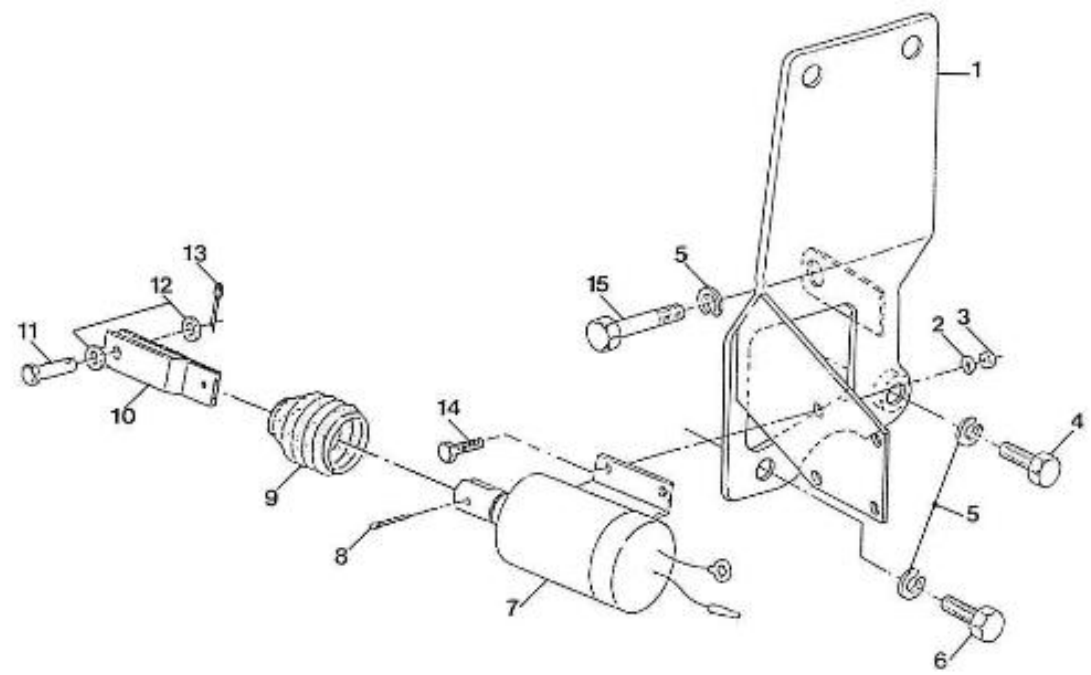

Brand: NanniDiesel

Model: Moteur 2.40HE

Version: Old version

Subassembly: Electric stop

N.	Item	Description	Qty	Notes
1	970304165	SUPPORT	1	
2	970301883	+++ PLUS DIFFUSE ++++++ RONDELLE D3	4	
3	970301882	+++ PLUS DIFFUSE ++++++ ECROU M 3	4	
4	970302213	BOLT,HEX M 6X 70	1	
5	970119149	WASHER, SPRING D 6	3	
6	970497323	BOLT,HEX M 6X 80	1	
7	970301580	SOLENOID,12V 4.190	1	
8	970302265	PIN,COTTER 3,2X20	1	
9	970302157	BELLOWS,STOP SOLENOID	1	
10	970301579	LEVER,STOP 4.190	1	
11	970635253	PIN,ELEC STOP FORK	1	
12	970635459	WASHER,PLAIN D 6	2	
13	970635106	PIN,COTTER 2X20 SST	1	
14	970301881	+++ PLUS DIFFUSE ++++++ VIS M 3X12	4	
15	970024005	BOLT,SOCK M 6X 20	1	

V. 27/03/2006

Pag. 41/50