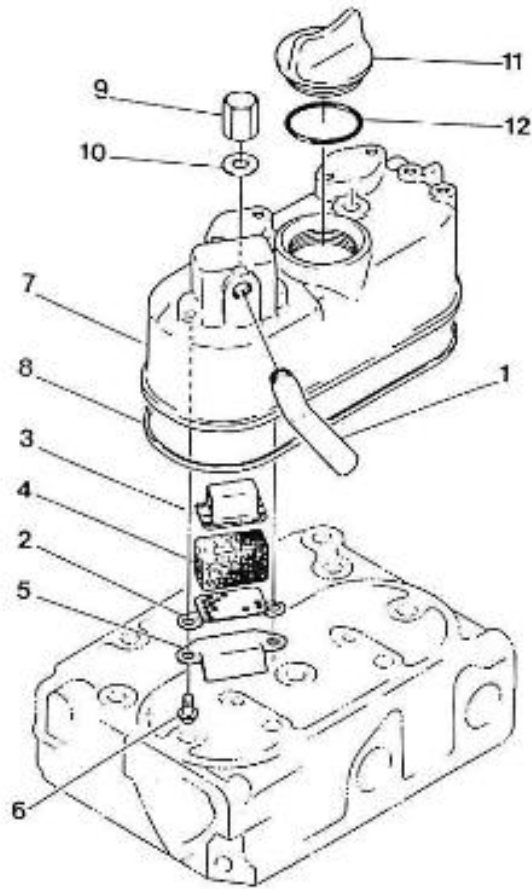

N.	Item	Description	Qty	Notes
1	970140101	CRANKCASE, CPL 2. 40	1	
2	970140102	CAP, FEEZE	3	
3	970140103	CAP, FREEZE	3	
4	970140104	CAP, FREEZE	2	
5	970490107	PLUG, SOCK	4	
6	970490108	PLUG, SOCK	3	
7	970490109	PLUG, SOCK	1	
8	970490104	CAP, FREEZE	1	
9	970140109	PIN, CYLINDRICAL	2	
10	970490111	PIN, CYLINDRICAL	2	
11	970490112	PIN, PIPE	1	
12	970490113	PIN, PIPE	2	
13	970140113	PLUG, SOCK	1	
14	970490116	O-RING	2	
15	970140114	PLUG, DRAIN -400	1	
16	970143114	PUMP, OIL CPL.	1	
17	970143115	GASKET, OIL PUMP	1	
18	970143116	BOLT	3	
19	970143117	GEAR, OIL PUMP DRIVE 2. 40	1	
20	970143118	KEY, FEATHER	1	
21	970493119	NUT, M10	1	
22	970493120	WASHER, CLAW D10	1	
23	970851700	SWITCH, OIL	1	
24	970140108	PIN, PIPE	2	
25	970140115	LINER, CYLINDER 2.40	2	
26	970140140	DIPSTIK, OIL LEVEL 2.40 HE	1	

V. 27/03/2006

Pag. 4/50

Brand: NanniDiesel

Model: Moteur 2.40HE

Version: Old version

Subassembly: Cylinder head cover

N.	Item	Description	Qty	Notes
1	970140308	PIPE, BREATHER	1	
2	970140303	PLATE, BREATHER ELEMENT N01	1	
3	970140302	HOUSING, BREATHER ELEMENT	1	
4	970302769	FILTER, BREATHER ELEMENT	1	
5	970140306	SHIELD, OIL BREATHER	1	
6	970490307	SCREW, M 5X 10	2	
7	970140501	COVER, CYLINDER HEAD 2.40	1	
8	970140502	GASKET, COVER CYL.HEAD 2.40	1	
9	970140504	NUT, CAP M8	2	
10	970150403	RING, SEAL	2	
11	970490510	CAP, FILLING OIL	1	
12	970490511	O-RING	1	

V. 27/03/2006

Pag. 5/50

Brand: NanniDiesel
Model: Moteur 2.40HE
Version: Old version
Subassembly: Cylinder head

N.	Item	Description	Qty	Notes
1	970140901	HOOK, ENGINE 2.40	2	
2	970140919	BOLT, M8X14	2	
3	970140905	HEAD, CYLINDER CPL 2.40	1	
4	970140904	CAP, FREEZE	1	
5	970490107	PLUG, SOCK	1	
6	970140922	GUIDE, VALVE INTAKE 2.40HE	2	
7	970140923	GUIDE, VALVE EXHAUST 2.40	2	
8	970140908	PLUG, CYL.HEAD 2.40	1	
9	970140913	STUD, CYL.HEAD 2.40	2	
10	970140912	BOLT, CYL.HEAD 2.40	8	
11	970140914	NUT, CYLINDER HEAD 2.40	2	
12	970140916	GASKET, CYL.HEAD 2.40	1	