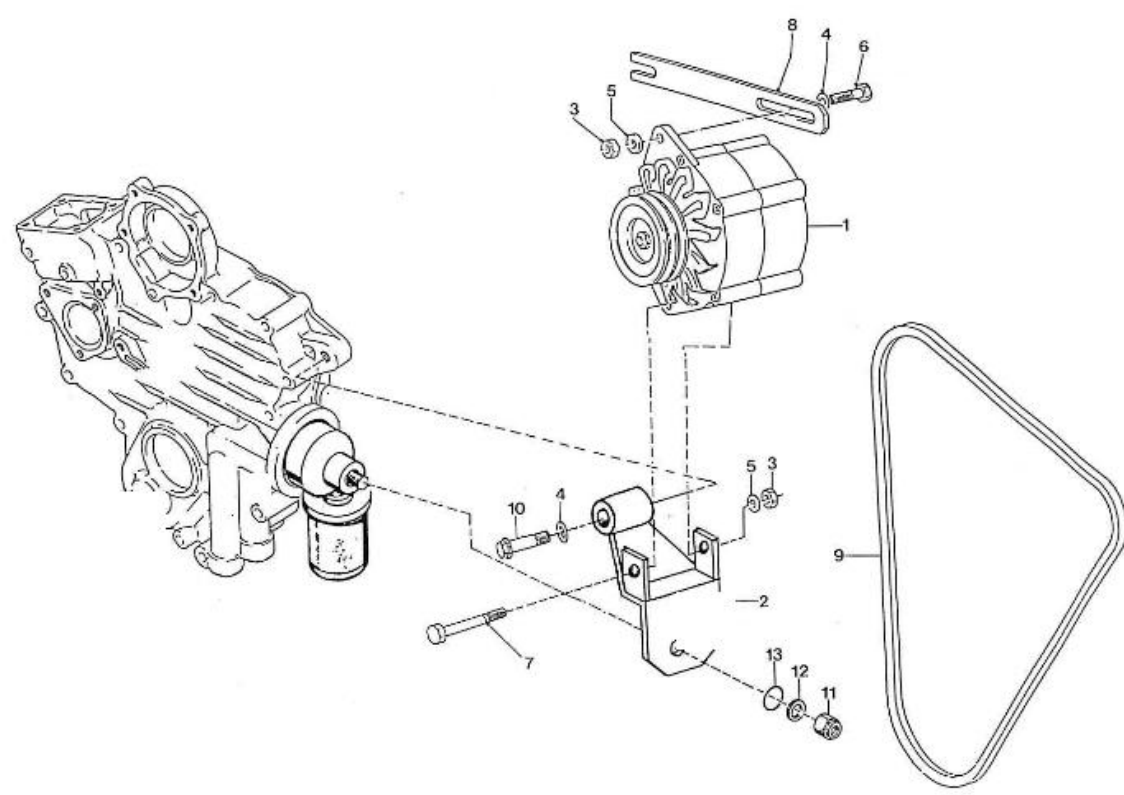

Brand: NanniDiesel

Model: Moteur 2.40HE

Version: Old version

Subassembly: Alternator 35 AMP

N.	Item	Description	Qty	Notes
1	970300565	ALTERNATOR,14V-35A MOTOROLA	1	
2	970300728	SUPPORT,ALTERNATEUR (35A) 2.40	1	
3	970027322	NUT,M 8	2	
4	970119138	WASHER,SPRING D 8	2	
5	970119138	WASHER,SPRING D 8	2	
6	970119148	BOLT, HEX M 8X 30	1	
7	970024025	BOLT,HEX M 8X 85	1	
8	970647602	TENSIONER	1	
9	970300979	V-BELT,SPZ 925 LW	1	
10	970647316	BOLT,HEX M 8X 35	1	
11	970493154	NUT,M16X1,5 NYLOC	1	
12	970493153	WASHER	1	
13	970493156	O-RING	1	

V. 27/03/2006

Pag. 31/50