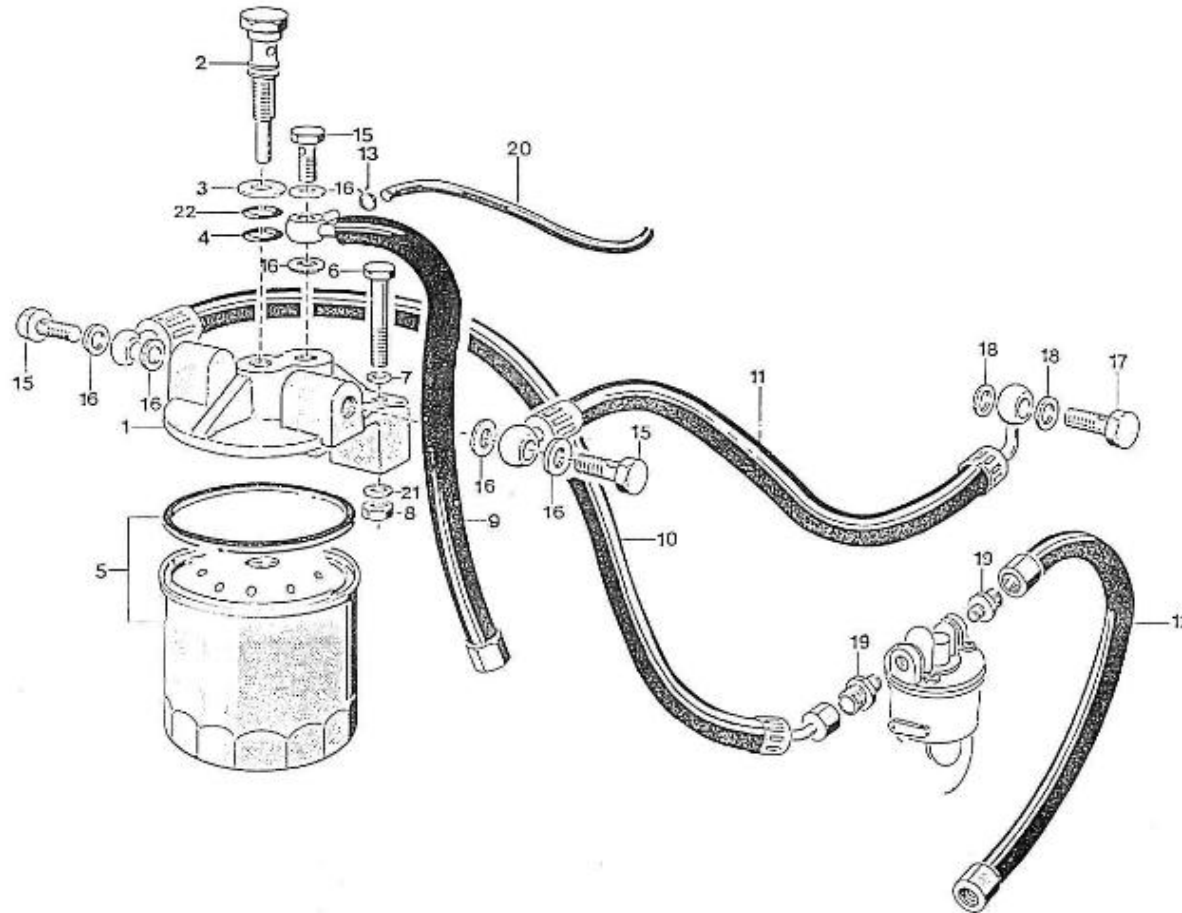

Brand: NanniDiesel

Model: Moteur 2.40HE

Version: Old version

Subassembly: Fuel filter Assy.

N.	Item	Description	Qty	Notes
1	970300360	SUPPORT,FUEL FILTER	1	
2	970300362	BOLT,BANJO M14X1,5	1	
3	970300364	GASKET,RING D18	1	
4	970300363	O-RING	1	
5	970622350	FILTER,FUEL	1	
6	970034052	BOLT,HEX M 8X 45	2	
7	970119139	WASHER,CORRUGATED D8	2	
8	970027322	NUT,M 8	2	
9	970300293	HOSE,FUEL RETURN CPL.	1	
10	970300294	HOSE,FUEL SUPPLY CPL.	1	
11	970300295	HOSE,FUEL SUPPLY INJ.PUMP CPL.	1	
12	970300298	HOSE,FUEL SUPPLY FILTER CPL.	1	
13	970310171	CLAMP	1	
15	970432134	BOLT,BANJO M12X1,5	3	
16	970300325	RING,SEAL D12	6	
17	970300717	BOLT,BANJO M10X1,25	1	
18	970300430	GASKET,RING D10	2	
19	970300924	"NIPPLE,REDUCING 1/4"X1/8""	2	
20	970300873	HOSE,FUEL RETURN D 3 L= 250	1	
21	970119138	WASHER,SPRING D 8	2	
22	970301478	O-RING,FUEL FILTER 2.40HE	1	

V. 27/03/2006

Pag. 16/50