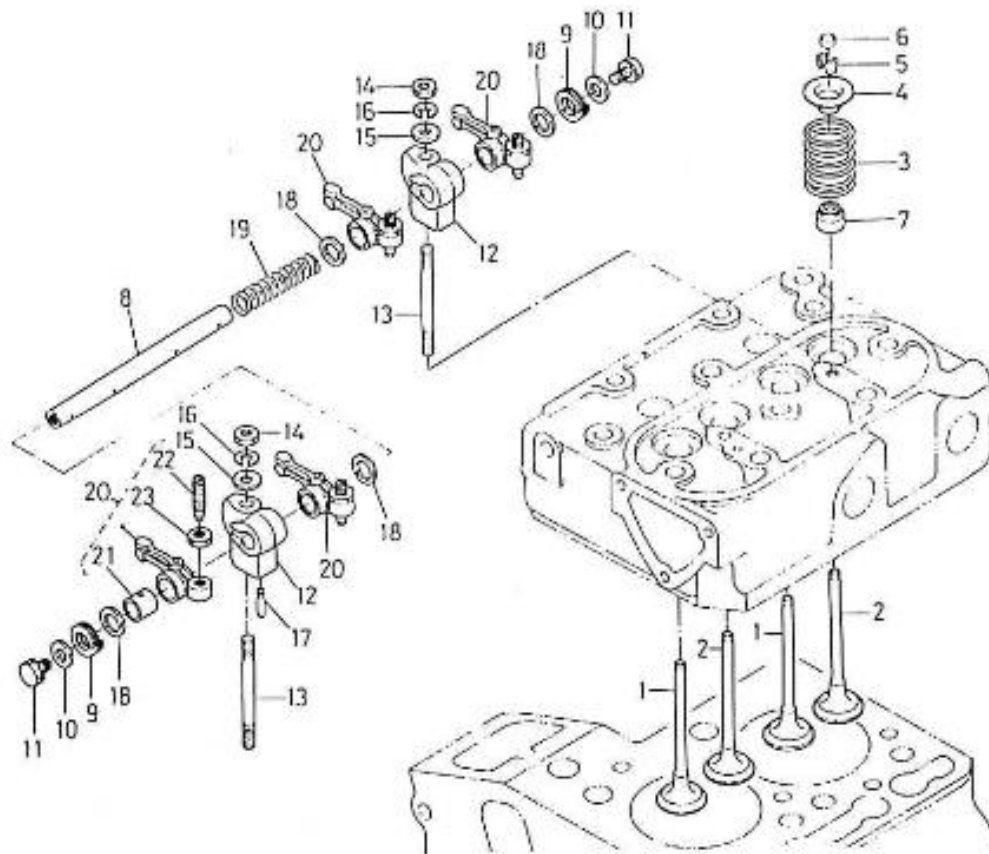

V. 27/03/2006

Pag. 7/50

Brand: NanniDiesel

Model: Moteur 2.40HE

Version: Old version

Subassembly: Camshaft

N.	Item	Description	Qty	Notes
1	970141101	TAPPET, CAMSHAFT 2.40	4	
2	970141102	ROD, PUSH 2.40	4	
3	970141103	CAMSHAFT, CPL 2.40	1	
4	970141104	+++ PLUS DIFFUSE ++++++ BOUCHON	1	
5	970141105	GEAR, CAMSHAFT 2.40	1	
6	970141106	KEY, FEATHER CAMSHAFT 2.40-4.1	1	
7	970141107	STOPPER, CAMSHAFT	1	
8	970140123	BOLT ,M 6X12	2	
9	970141111	GEAR, IDLE CPL	1	
10	970141112	BUSH, IDLE GEAR	2	
11	970141113	COLLAR, IDLE GEAR N01	1	
12	970141114	COLLAR, IDLE GEAR N02	1	
13	970141115	CIR-CLIP, EXTERNAL	1	
14	970141116	SHAFT, IDLE GEAR 2.40	1	
15	970490508	BOLT,M 6X 14	3	
16	970307613	ASSY APPARATUS	1	
17	970151126	SCREW,ADJUSTING IDLE CPL.	1	
18	970141127	SPRING	1	
19	970491129	NUT	1	
20	970141130	NUT, IDLE ASSEM.	1	
21	970491131	WASHER,SEAL	2	
22	970141132	CAP, BOLT COVER	1	
23	970141133	COVER, FUEL CAMSHAFT	1	
24	970141119	GASKET, COVER INJ. TIMING 2.40	1	
25	970491117	BOLT,M 6X 16	1	
26	970491134	BOLT,M 8X 18	2	
28	970302685	KIT,IDLE GEAR 2.40HE	1	