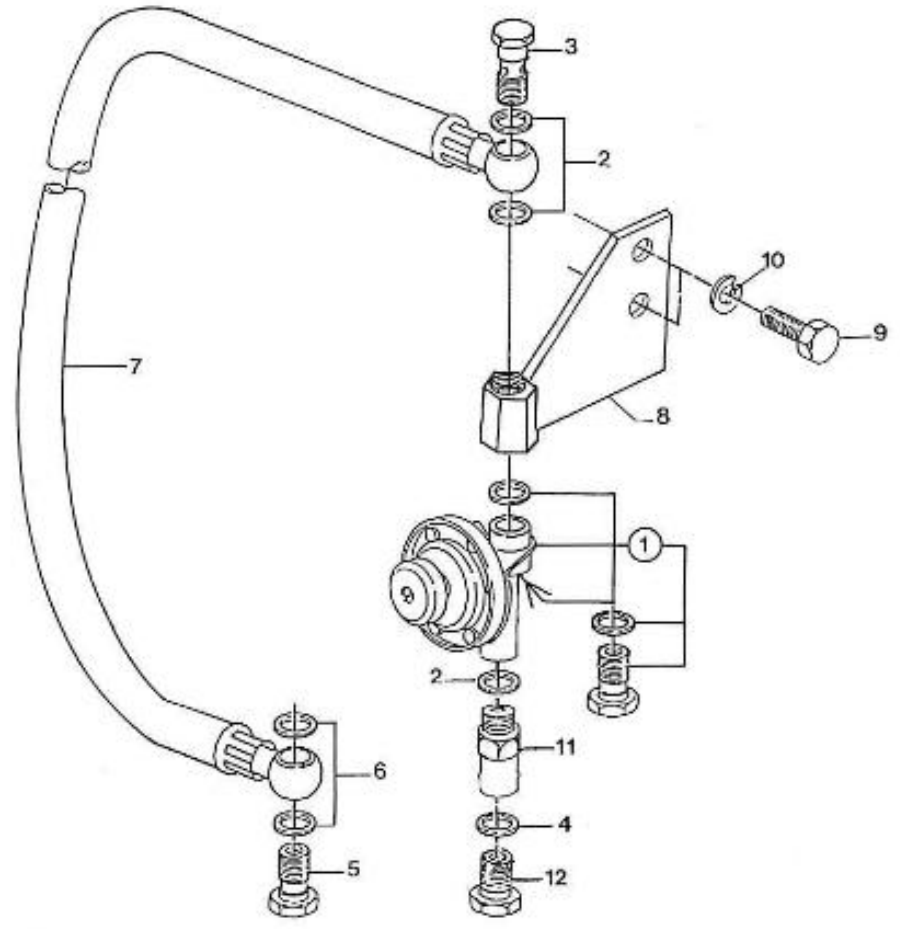

Brand: NanniDiesel
Model: Moteur 2.40HE
Version: Old version
Subassembly: Oil extraction pump

N.	Item	Description	Qty	Notes
1	970301416	PUMP,OIL EXTRACTION	1	
2	970300306	GASKET,RING D14	3	
3	970432515	BOLT,BANJO M14X1,5	1	
4	970300430	GASKET,RING D10	1	
5	970302482	BOLT,BANJO M12X1,25	1	
6	970300325	RING,SEAL D12	2	
7	970302481	HOSE,OIL EXTRACTION CPL.2.40HE	1	
8	970302479	SUPPORT,OIL EXTRACTION PUMP 2.	1	
9	970300044	BOLT,HEX M10X1,25X 25	2	
10	970119136	WASHER,SPRING D10	2	
11	970302488	+++ PLUS DIFFUSE ++++++ RACCORD M14X1.5	1	
12	970574514	BOLT,HEX M10X 16	1	

V. 27/03/2006

Pag. 27/50