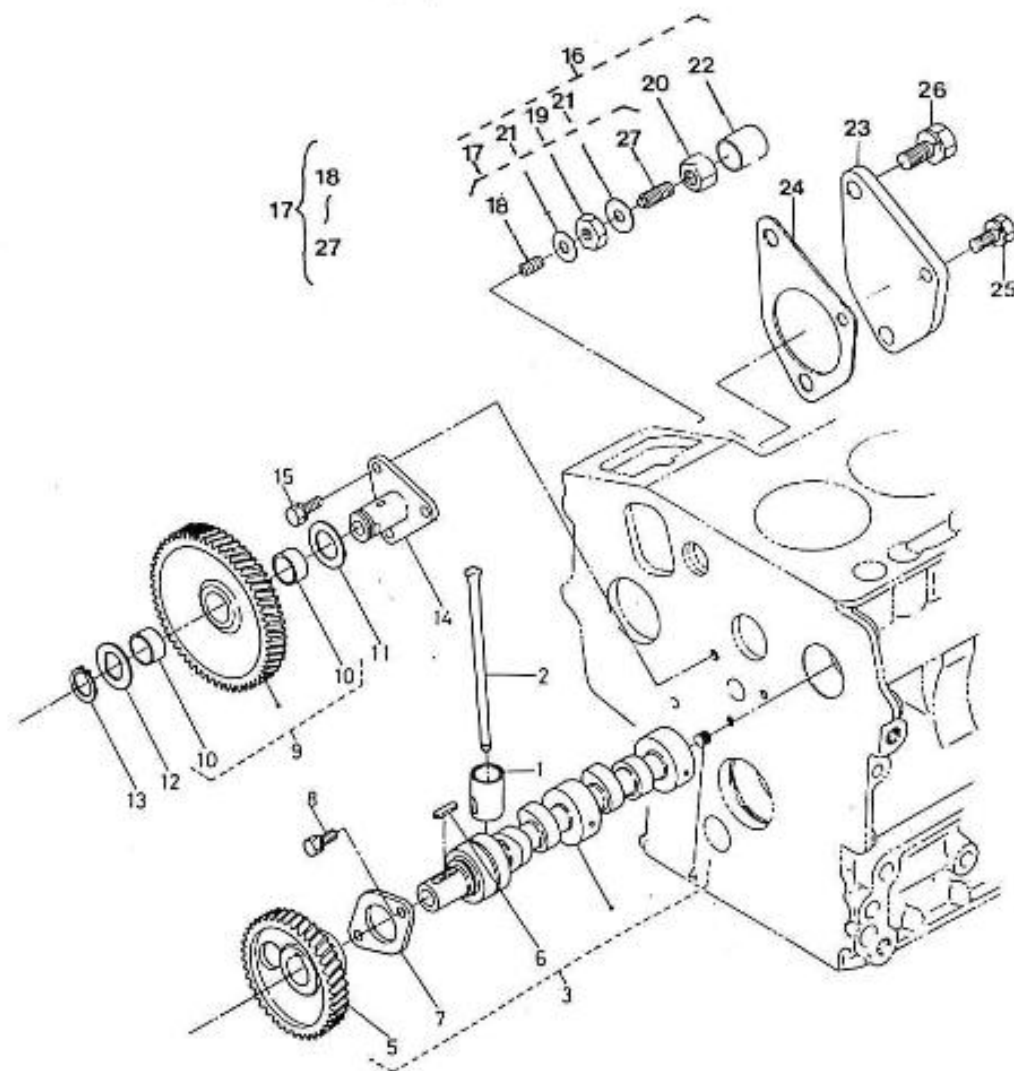

V. 27/03/2006

Pag. 7/50

Brand: NanniDiesel

Model: Moteur 2.40HE

Version: Old version

Subassembly: Camshaft

N.	Item	Description	Qty	Notes
1	970141101	TAPPET, CAMSHAFT 2.40	4	
2	970141102	ROD, PUSH 2.40	4	
3	970141103	CAMSHAFT, CPL 2.40	1	
4	970141104	+++ PLUS DIFFUSE ++++++ BOUCHON	1	
5	970141105	GEAR, CAMSHAFT 2.40	1	
6	970141106	KEY, FEATHER CAMSHAFT 2.40-4.1	1	
7	970141107	STOPPER, CAMSHAFT	1	
8	970140123	BOLT ,M 6X12	2	
9	970141111	GEAR, IDLE CPL	1	
10	970141112	BUSH, IDLE GEAR	2	
11	970141113	COLLAR, IDLE GEAR N01	1	
12	970141114	COLLAR, IDLE GEAR N02	1	
13	970141115	CIR-CLIP, EXTERNAL	1	
14	970141116	SHAFT, IDLE GEAR 2.40	1	
15	970490508	BOLT,M 6X 14	3	
16	970307613	ASSY APPARATUS	1	
17	970151126	SCREW,ADJUSTING IDLE CPL.	1	
18	970141127	SPRING	1	
19	970491129	NUT	1	
20	970141130	NUT, IDLE ASSEM.	1	
21	970491131	WASHER,SEAL	2	
22	970141132	CAP, BOLT COVER	1	
23	970141133	COVER, FUEL CAMSHAFT	1	
24	970141119	GASKET, COVER INJ. TIMING 2.40	1	
25	970491117	BOLT,M 6X 16	1	
26	970491134	BOLT,M 8X 18	2	
28	970302685	KIT,IDLE GEAR 2.40HE	1	