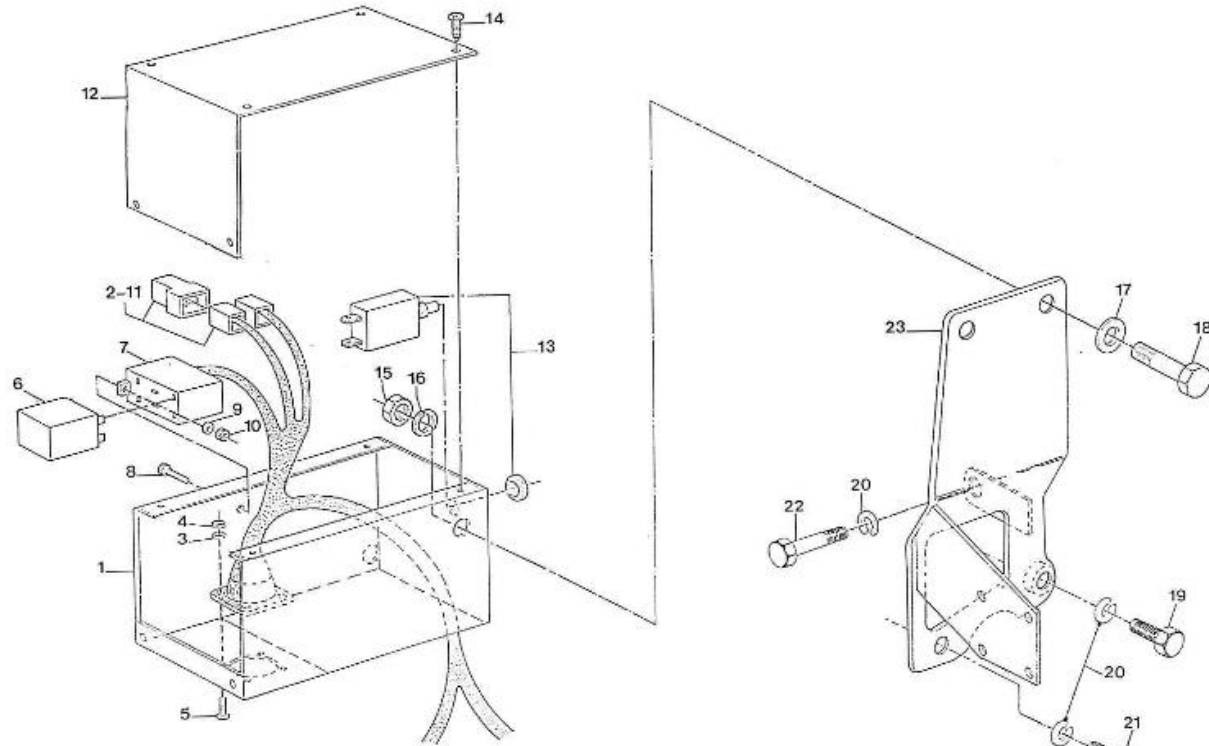

Brand: NanniDiesel

Model: Moteur 2.40HE

Version: Old version

Subassembly: Electric mainbox

N.	Item	Description	Qty	Notes
1	970301723	+++ PLUS DIFFUSE ++++++ BOITE ELECTRIQUE	1	
2	970301845	WIRING,ENGINE KUBOTA SERIES	1	
3	970301192	WASHER,PLAIN D 4	4	
4	970301117	+++ PLUS DIFFUSE ++++++ ECROU FREIN M30	4	
5	970301539	+++ PLUS DIFFUSE ++++++ VIS M4X10	4	
6	970302150	RELAIS,AUTO TIMER GLOWPLUG 12V	1	
7	970302168	+++ PLUS DIFFUSE ++++++ RECEPTEUR	1	
8	970302420	BOLT,HEX M 5X 10	1	
9	970300318	WASHER,SPRING D 5	1	
10	970609904	NUT,M 5	1	
11	970301047	DIODE,HOLDER CPL.POSITIVE -L-	2	
12	970301724	+++ PLUS DIFFUSE ++++++ COUVERCLE BOITE	1	
13	970300962	+++ PLUS DIFFUSE ++++++ DISJONCTEUR 8	1	
14	970301188	+++ PLUS DIFFUSE ++++++ VIS TOL TCB INOX	6	
15	970119143	NUT, M10	2	
16	970119136	WASHER,SPRING D10	2	
17	970119135	WASHER,PLAIN D10	2	
18	970644008	BOLT,HEX M10X 35	2	
19	970302213	BOLT,HEX M 6X 70	1	
20	970119149	WASHER, SPRING D 6	3	
21	970497323	BOLT,HEX M 6X 80	1	
22	970024005	BOLT,SOCK M 6X 20	1	
23	970304165	SUPPORT	1	

V. 27/03/2006

Pag. 42/50