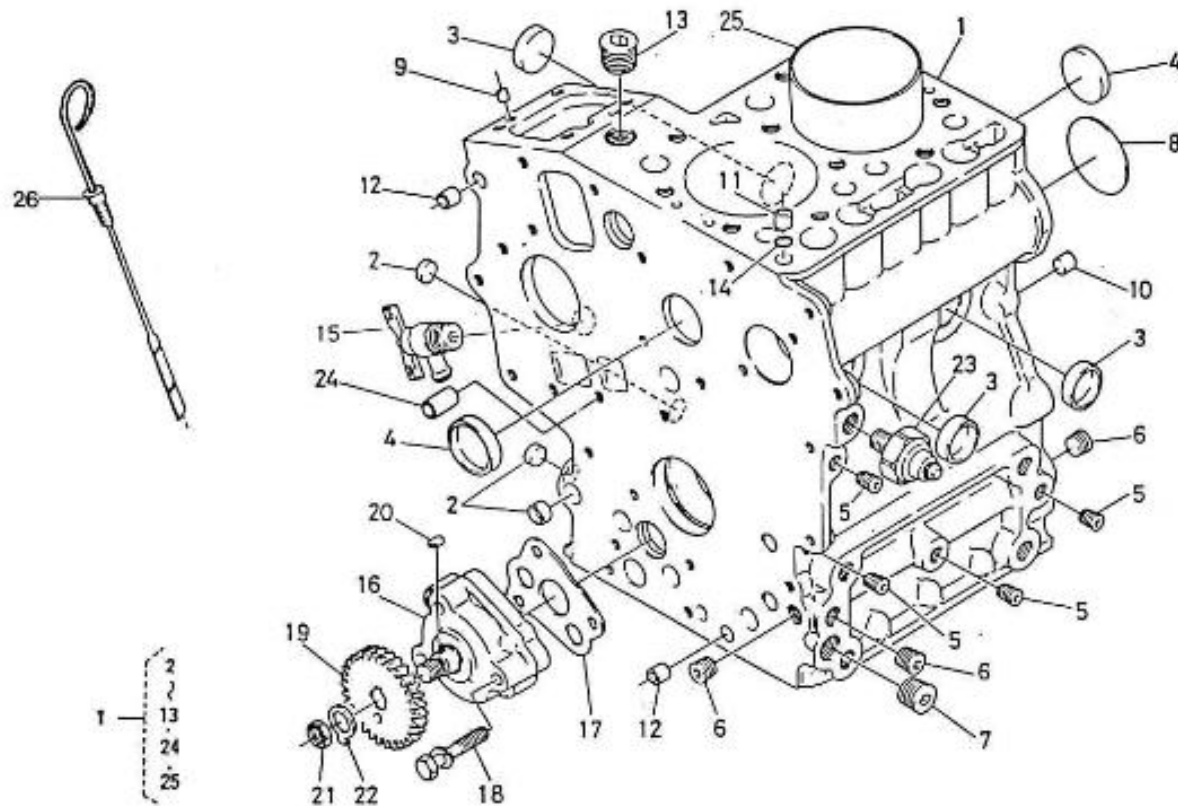

N.	Item	Description	Qty	Notes
1	970140101	CRANKCASE, CPL 2. 40	1	
2	970140102	CAP, FEEZE	3	
3	970140103	CAP, FREEZE	3	
4	970140104	CAP, FREEZE	2	
5	970490107	PLUG, SOCK	4	
6	970490108	PLUG, SOCK	3	
7	970490109	PLUG, SOCK	1	
8	970490104	CAP, FREEZE	1	
9	970140109	PIN, CYLINDRICAL	2	
10	970490111	PIN, CYLINDRICAL	2	
11	970490112	PIN, PIPE	1	
12	970490113	PIN, PIPE	2	
13	970140113	PLUG, SOCK	1	
14	970490116	O-RING	2	
15	970140114	PLUG, DRAIN -400	1	
16	970143114	PUMP, OIL CPL.	1	
17	970143115	GASKET, OIL PUMP	1	
18	970143116	BOLT	3	
19	970143117	GEAR, OIL PUMP DRIVE 2. 40	1	
20	970143118	KEY, FEATHER	1	
21	970493119	NUT, M10	1	
22	970493120	WASHER, CLAW D10	1	
23	970851700	SWITCH, OIL	1	
24	970140108	PIN, PIPE	2	
25	970140115	LINER, CYLINDER 2.40	2	
26	970140140	DIPSTIK, OIL LEVEL 2.40 HE	1	

V. 27/03/2006

Pag. 2/50

Brand: NanniDiesel
Model: Moteur 2.40HE
Version: Old version
Subassembly: Timing case

N.	Item	Description	Qty	Notes
1	970140201	COVER, TIMING COVER 2.40	1	
2	970140202	PLUG, SOCK	2	
3	970140204	PIN, TIMING COVER 2.40	1	
4	970490203	O-RING	3	
5	970140205	GASKET, TIMING CASE 2.40	1	
6	970490119	BOLT,M 6X 18	1	
7	970300276	BOLT,HEX M 6X 50	10	
8	970140208	BOLT	3	
9	970490209	BOLT,M 6X 70	1	
10	970140210	BOLT	1	
11	970119149	WASHER, SPRING D 6	12	
12	970140213	SEAL, OIL	1	

V. 27/03/2006

Pag. 3/50

Brand: NanniDiesel

Model: Moteur 2.40HE

Version: Old version

Subassembly: Oil pan

N.	Item	Description	Qty	Notes
1	970140121	OIL PAN	1	
2	970140110	GASKET, OIL PAN 2.40	1	
3	970140123	BOLT ,M 6X12	14	
4	970300325	RING,SEAL D12	2	
5	970302482	BOLT,BANJO M12X1,25	1	
6	970143126	FILTER,OIL PAN 2. 40HE	1	
7	970153129	O-RING,OIL FILTER 2.60 4.110	1	
8	970140919	BOLT, M8X14	1	
9	970432515	BOLT,BANJO M14X1,5	2	
10	970300306	GASKET,RING D14	4	
11	970302479	SUPPORT,OIL EXTRACTION PUMP 2.	1	
12	970300044	BOLT,HEX M10X1,25X 25	2	
13	970119136	WASHER,SPRING D10	2	
14	970302481	HOSE,OIL EXTRACTION CPL.2.40HE	1	