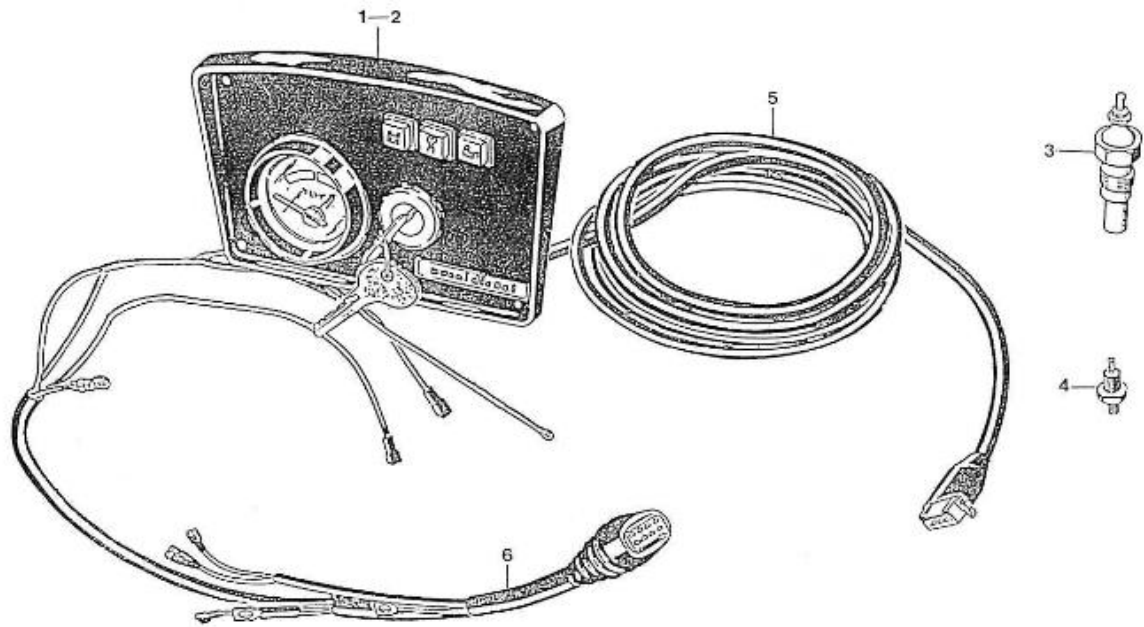

Brand: NanniDiesel	N.	Item	Description	Qty	Notes
Model: Moteur 2.40HE	1	970300357	PANEL,1 INSTRUMENT 120X CPL	1	
Version: Old version	2	970300045	PANEL,1 INSTRUMENT 120X CPL	1	
Subassembly: Instrument panel STD	3	970861602	WATER TEMPERATURE SENDER	1	
	4	970851700	SWITCH,OIL	1	
	5	970851402	NO LONGER AVAILABLE	1	
	6	970300416	WIRING,ENGINE 2. 40HE	1	
	7	970301231	RESISTANCE,12/24V	1	

V. 27/03/2006

Pag. 32/50