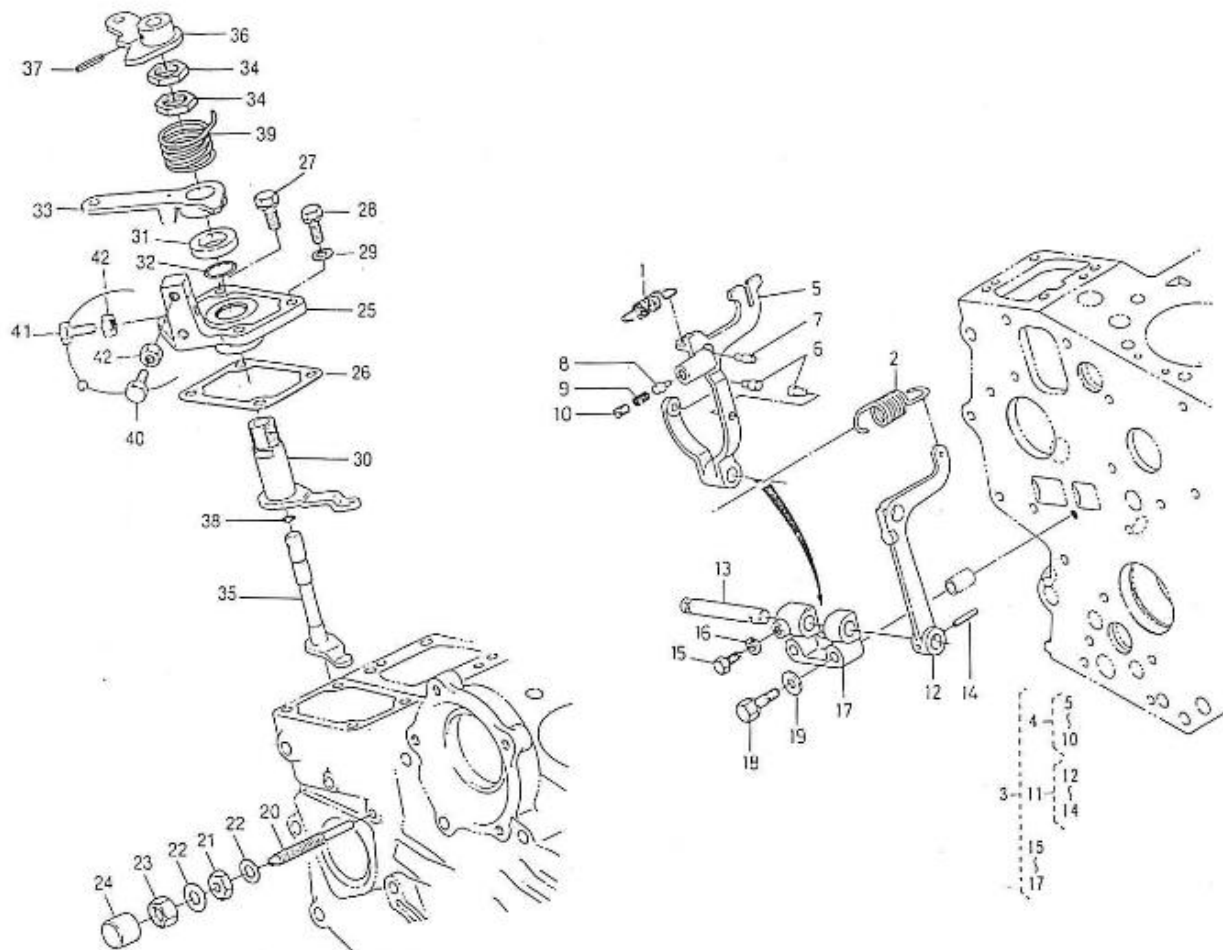

V. 27/03/2006

Pag. 8/50

Brand: NanniDiesel

Model: Moteur 2.40HE

Version: Old version

Subassembly: Speed control

N.	Item	Description	Qty	Notes
1	970141314	SPRING, START GOVERNOR	1	
2	970141313	SPRING, GOVERNOR N01 2.40	1	
3	970141316	LEVER, GOVERNOR 2.40 CPL	1	
4	970141317	LEVER, GOVERNOR FORK 1 CPL 2.4	1	
11	970141318	LEVER, GOVERNOR FORK 2 CPL 2.4	1	
12	970141318	LEVER, GOVERNOR FORK 2 CPL 2.4	1	
13	970141319	SHAFT, GOVERNOR	1	
14	970141320	PIN, LEVER GOVERNOR	1	
15	970491322	BOLT	1	
16	970141322	WASHER, SPRING D 5	1	
17	970141321	SUPPORT, GOVERNOR 2.40	1	
18	970141325	BOLT, M6X35	2	
19	970141326	WASHER, PLAIN D6	2	
20	970140401	SCREW, REGULATOR	1	
21	970140402	NUT	1	
22	970150403	RING,SEAL	2	
23	970140404	NUT	1	
24	970150405	CAP,NUT	1	
25	970141312	COVER, SPEED CONTROL 2.40	1	
26	970141311	GASKET, SPEED CONTROL 2.40	1	
27	970490119	BOLT,M 6X 18	2	
28	970490143	BOLT,M 6X 18	2	
29	970150403	RING,SEAL	2	
30	970141309	LEVER, GOVERNOR 2.40	1	
31	970141324	COLLAR, GOVERNOR 2.40	1	
32	970141307	O-RING, GOVERNOR	1	
33	970141306	LEVER, GOVERNOR	1	
34	970141310	NUT	2	
35	970141305	LEVER, SHAFT 2.40	1	
36	970141304	LEVER, STOP 2.40	1	
37	970141320	PIN, LEVER GOVERNOR	1	
38	970141303	O-RING, GOVERNOR	1	
39	970141302	SPRING	1	
40	970141301	BOLT, STOPPER ADJ.	2	
41	970141327	BOLT	1	
42	970151133	NUT,M 6	3	