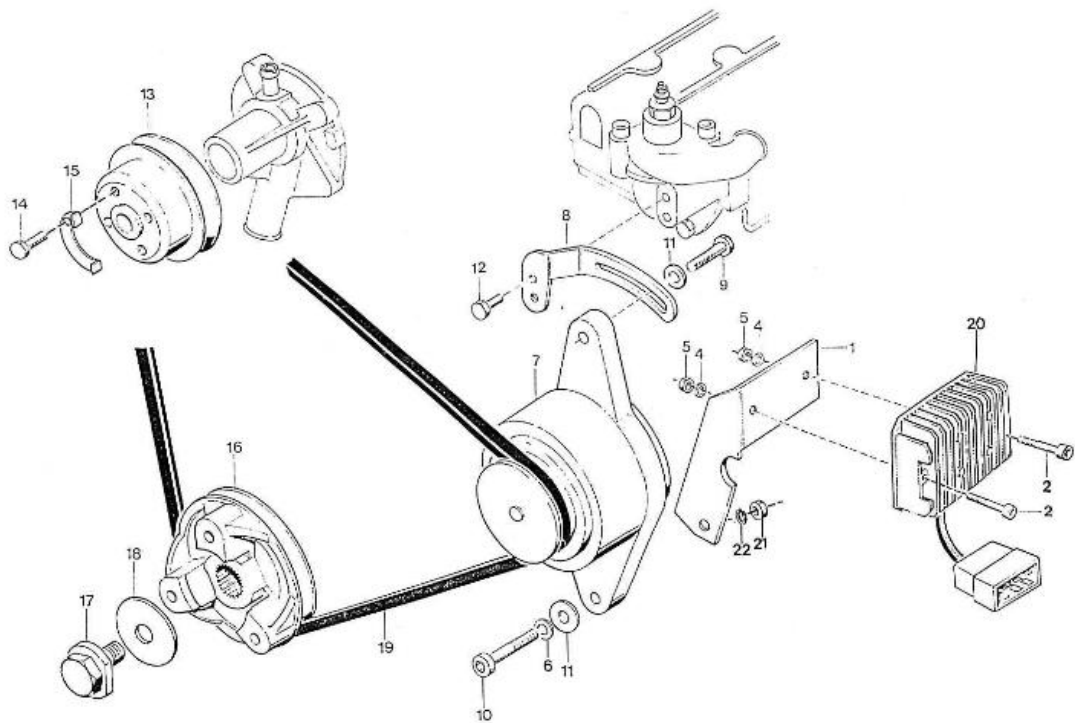

Brand: NanniDiesel	N.	Item	Description	Qty	Notes
Model: Moteur 2.40HE	1	970300368	SUPPORT,REGULATOR	1	
Version: Old version	2	970300063	BOLT,HEX M 6X 35	2	
Subassembly: Alternator Assy.Std.	4	970119149	WASHER, SPRING D 6	2	
	5	970635460	NUT,M 6	2	
	6	970119138	WASHER,SPRING D 8	1	
	7	970147400	ALTERNATOR,12V 12A KUBOTA	1	
	8	970301546	SUPPORT,ALTERNATOR ADJ. 2.40	1	
	9	970147402	BOLT,M 8X 25	1	
	10	970147403	BOLT	1	
	11	970119138	WASHER,SPRING D 8	1	
	12	970491117	BOLT,M 6X 16	2	
	13	970144312	PULLEY	1	
	14	970140123	BOLT ,M 6X12	4	
	15	970154006	WASHER,WATER PUMP PULLEY	2	
	16	970141516	PULLEY, CRANKSHAFT D100	1	
	17	970141517	BOLT, CRANKSHAFT PULLY	1	
	18	970141518	RING, FLAT	1	
	19	970147305	V-BELT,SPZ 812 LW	1	
	20	970159660	REGULATOR,12V	1	
	21	970027322	NUT,M 8	1	
	22	970119139	WASHER,CORRUGATED D8	1	

V. 27/03/2006

Pag. 29/50