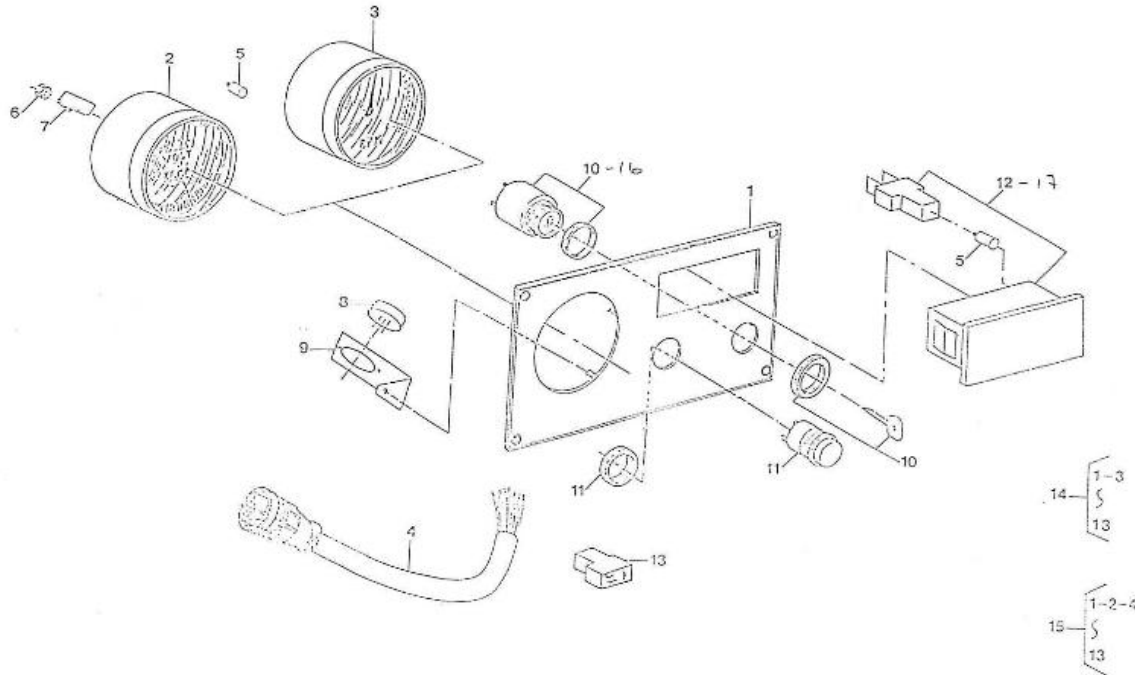

V. 27/03/2006

Pag. 37/50

Brand: NanniDiesel

Model: Moteur 2.40HE

Version: Old version

Subassembly: Instrument panel STD

N.	Item	Description	Qty	Notes
1	970302214	PLATE,PANEL 1 INSTRUMENT	1	
2	970301662	GAUGE,VDO,TEMP/VOLT 40-120,8-1	1	
3	970301642	GAUGE,VDO,TACH,4000 12-24V 2P	1	
4	970302303	WIRING,PANEL 1 INSTRUMENT VDO	1	
5	970856011	BULB 12V-2W	4	
6	970301191	NUT,M 4 A2	4	
7	970300920	CLAMP,INSTRUMENTS	4	
8	970302288	BUZZER,SONITRON SM-2B	1	
9	970302302	+++ PLUS DIFFUSE ++++++ SUPPORT BUZZER	1	
10	970300968	SWITCH,BOSCH,STARTER	1	
11	970300967	BUTTON,PUSH	1	
12	970856005	LIGHT WARNING	1	
13	970301046	DIODE,HOLDER CPL.NEGATIVE -M-	1	
14	970302304	PANEL,1 INSTR.TACHO CPL VDO	1	
15	970302484	PANEL,1 INSTR.TEMP/VOLT CPL.2.	1	