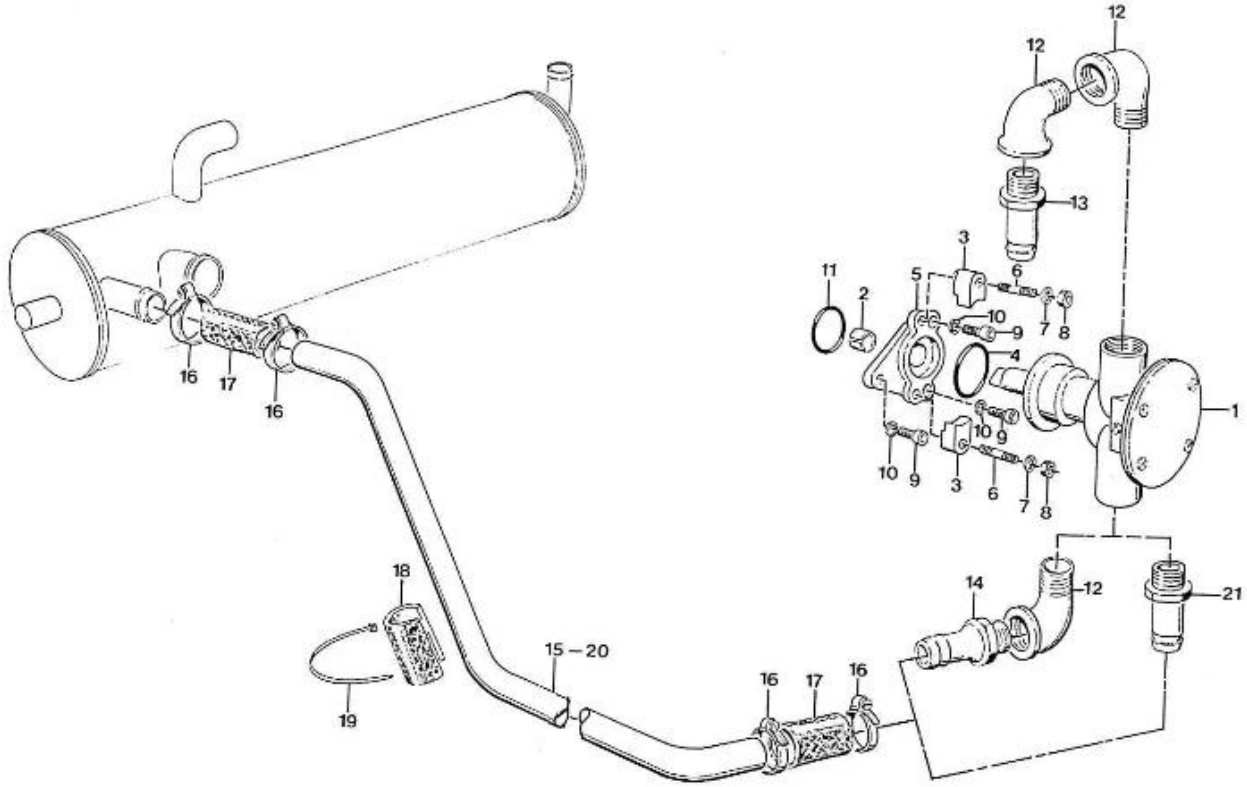

Brand: NanniDiesel
Model: Moteur 2.40HE
Version: Old version
Subassembly: Seawater pump Ass

N.	Item	Description	Qty	Notes
1	970300495	PUMP,WATER F35-B9	1	
2	970154027	BUSHING,D.12/14X10	1	
3	970494004	CLAMP,WATERPUMP	2	
4	970494025	O-RING	1	
5	970300053	FLANGE,WATER PUMP 2. 40HE	1	
6	970300057	STUD,M 8X 20	2	
7	970119139	WASHER,CORRUGATED D8	2	
8	970639105	NUT,M 8 LOW	2	
9	970604615	BOLT,SOCK M 6X 20	3	
10	970609602	WASHER,CORRUGATED D 6	3	
11	970154025	O-RING,28,17X3,53	1	
12	970434055	"ELBOW,M-F 3/8""G"	3	
13	970494010	"PILLAR,HOSE 3/8""G"	1	
14	970434051	SOCKET,HOSE 3/8	1	
15	970300055	PIPE,WATERPUMP-HEATEXCH. 2.40H	1	
16	970439306	CLAMP,HOSE 11-17	4	
17	970300186	HOSE,D13 L= 50	2	
18	970300056	+++ PLUS DIFFUSE ++++++ DURITE	1	
19	970635523	CABLEBINDER,PLASTIC 4,8X178	2	
20	970302597	PIPE,W/PUMP-HEATEXCHANGER 2.40	1	
21	970494010	"PILLAR,HOSE 3/8""G"	1	

V. 27/03/2006

Pag. 24/50