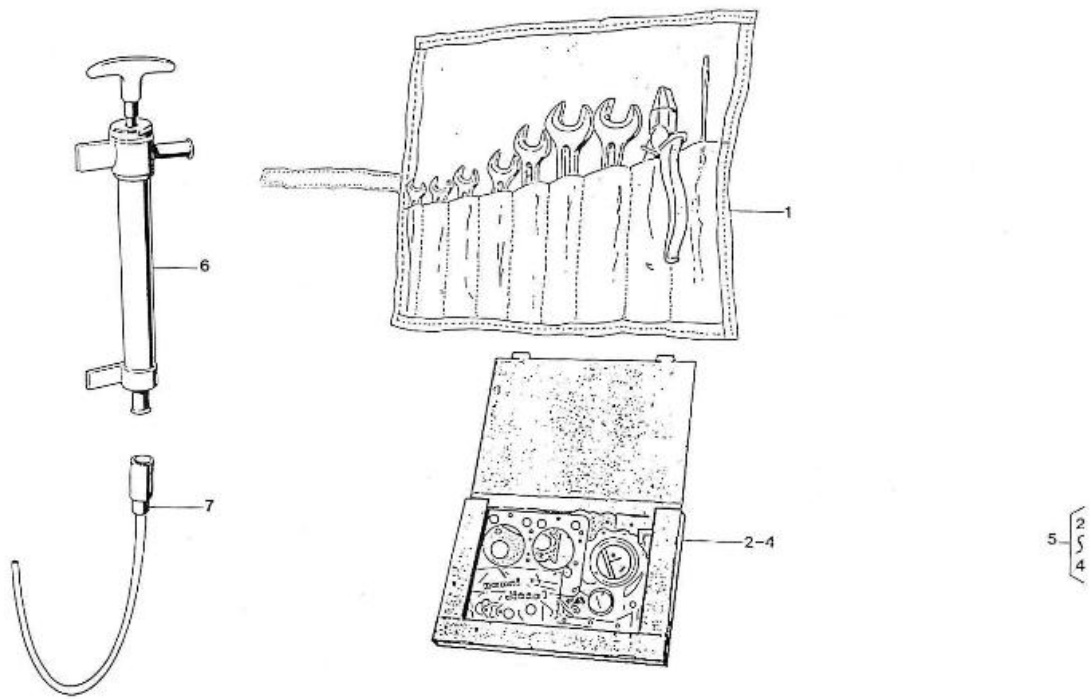

V. 27/03/2006

Pag. 46/50

Brand: NanniDiesel

Model: Moteur 2.40HE

Version: Old version

Subassembly: Tools gasket set

N.	Item	Description	Qty	Notes
1	970609901	KIT,TOOLS	1	
2	970149002	SET,GASKET ENGINE 2. 40HE UPPE	1	
3	970149003	SET,GASKET ENGINE 2. 40HE LOWE	1	
4	970149004	SET,GASKET MARINE 2. 40HE	1	
5	970149001	2.40 HE GASKET SET	1	
6	970439302	PUMP,OIL EXTRACTION	1	
7	970310401	PIPE	1	