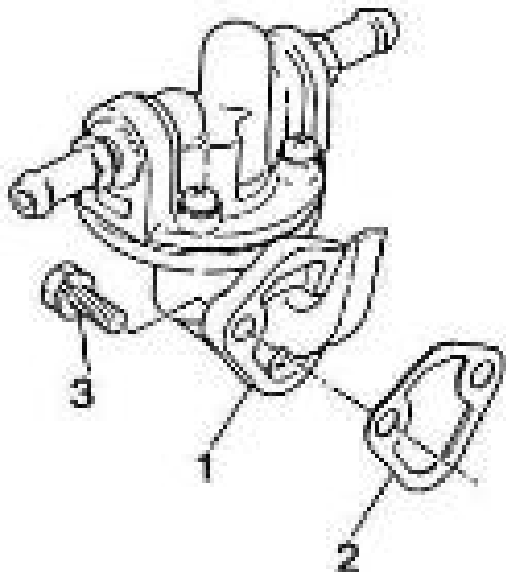

Brand: NanniDiesel	N.	Item	Description	Qty	Notes
Model: Moteur 2.40HE	1	970142501	PUMP,FUEL FEED 2. 40	1	
Version: Old version	2	970142512	GASKET,FUEL PUMP 2. 40	1	
Subassembly: Fuel deep pump	3	970491117	BOLT,M 6X 16	2	

V. 27/03/2006

Pag. 13/50