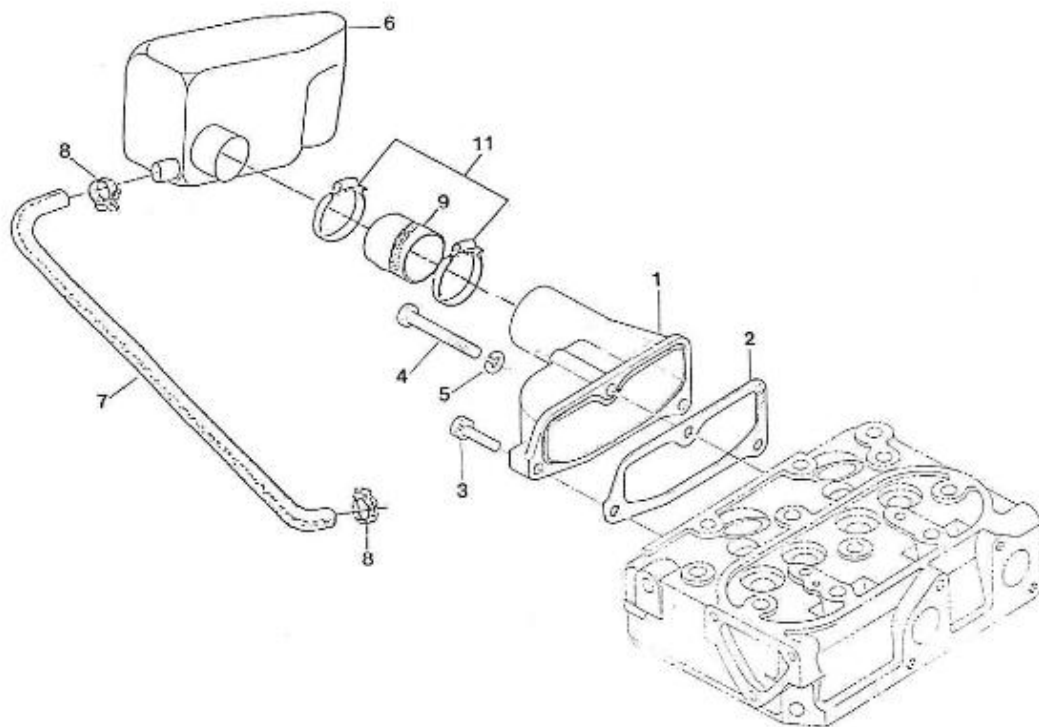

V. 27/03/2006

Pag. 25/50

Brand: NanniDiesel

Model: Moteur 2.40HE

Version: Old version

Subassembly: IntaKe manifold

N.	Item	Description	Qty	Notes
1	970145101	MANIFOLD,INTAKE	1	
2	970145102	GASKET,INTAKE MANIFOLD 2. 40	1	
3	970490119	BOLT,M 6X 18	2	
4	970515105	BOLT,M 6X 45	1	
5	970119149	WASHER, SPRING D 6	1	
6	970301330	FILTER,AIR HE	1	
7	970302573	HOSE,CARTER DEAIR 2.40HE	1	
8	970439306	CLAMP,HOSE 11-17	2	
9	970301611	HOSE,AIR FILTER 2. 40-2.60/HE	1	
10	970634621	CLAMP,HOSE 44-56	1	
11	970604533	CLAMP,HOSE 32-44	1	