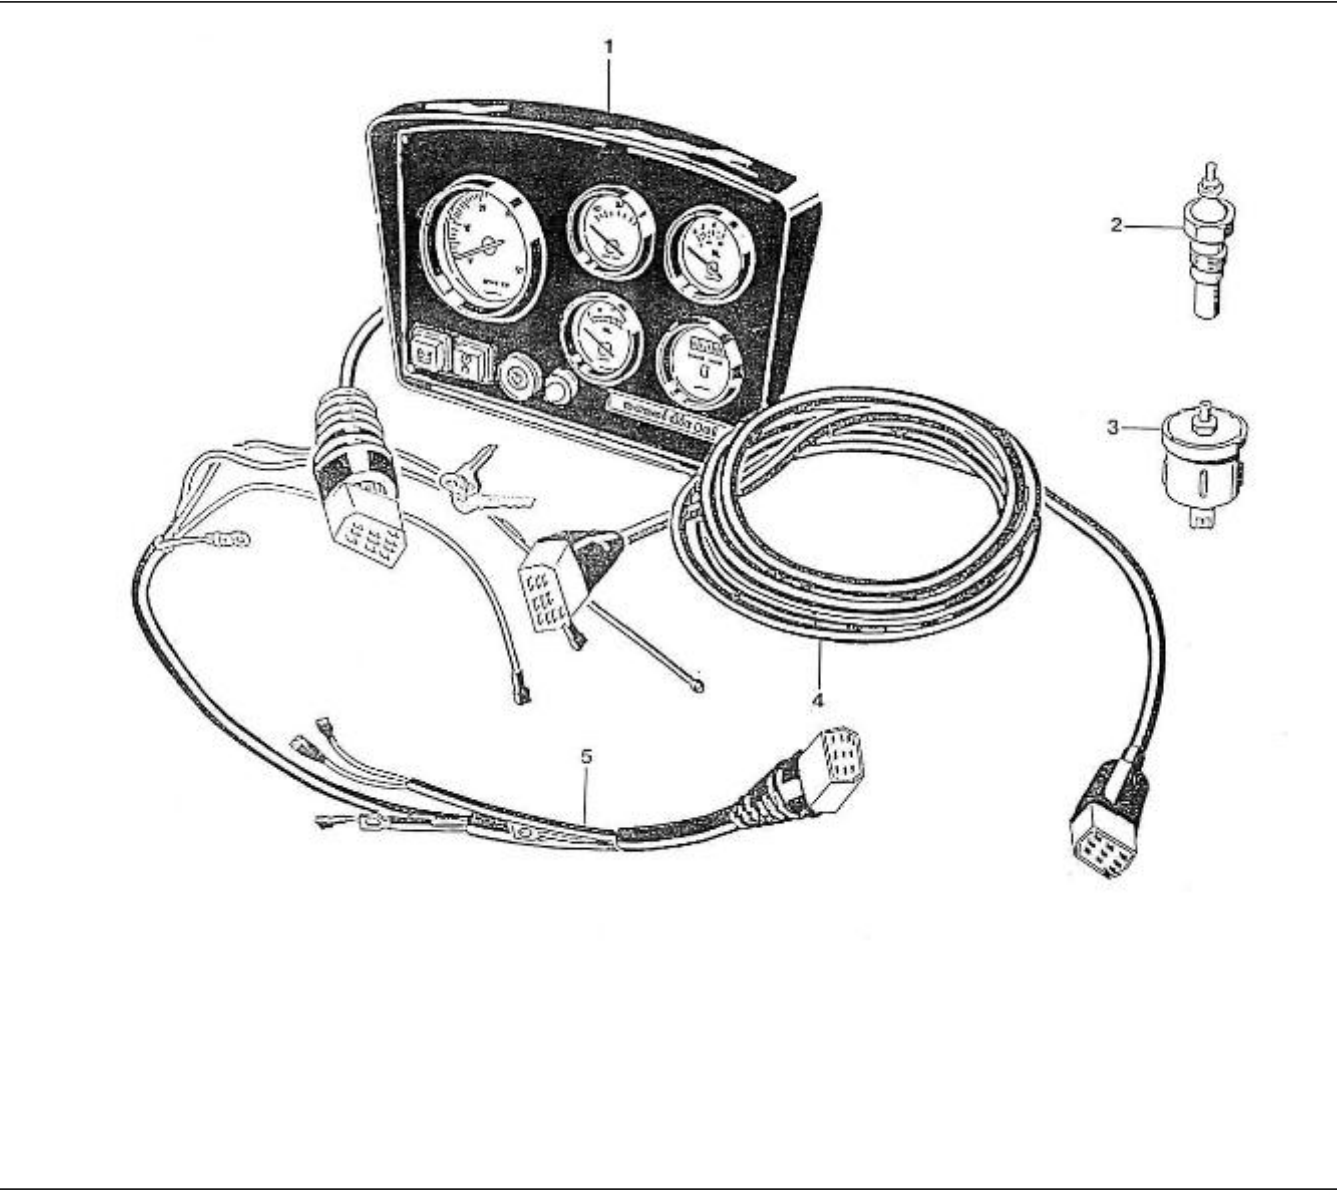

Brand: NanniDiesel	N.	Item	Description	Qty	Notes
Model: Moteur 2.40HE	1	970300420	PANEL,5 INSTRUMENTS 12V CPL	1	
Version: Old version	2	970861602	WATER TEMPERATURE SENDER	1	
Subassembly: Instrument panel LXP	3	970300428	TRANSM,YAZ,PRES, 6B,M10,1P	1	
	4	970851405	WIRING,INTERMEDIATE (4 MTR)	1	
	5	970300394	WIRING,ENGINE4.240-5.300/T	1	

V. 27/03/2006

Pag. 33/50