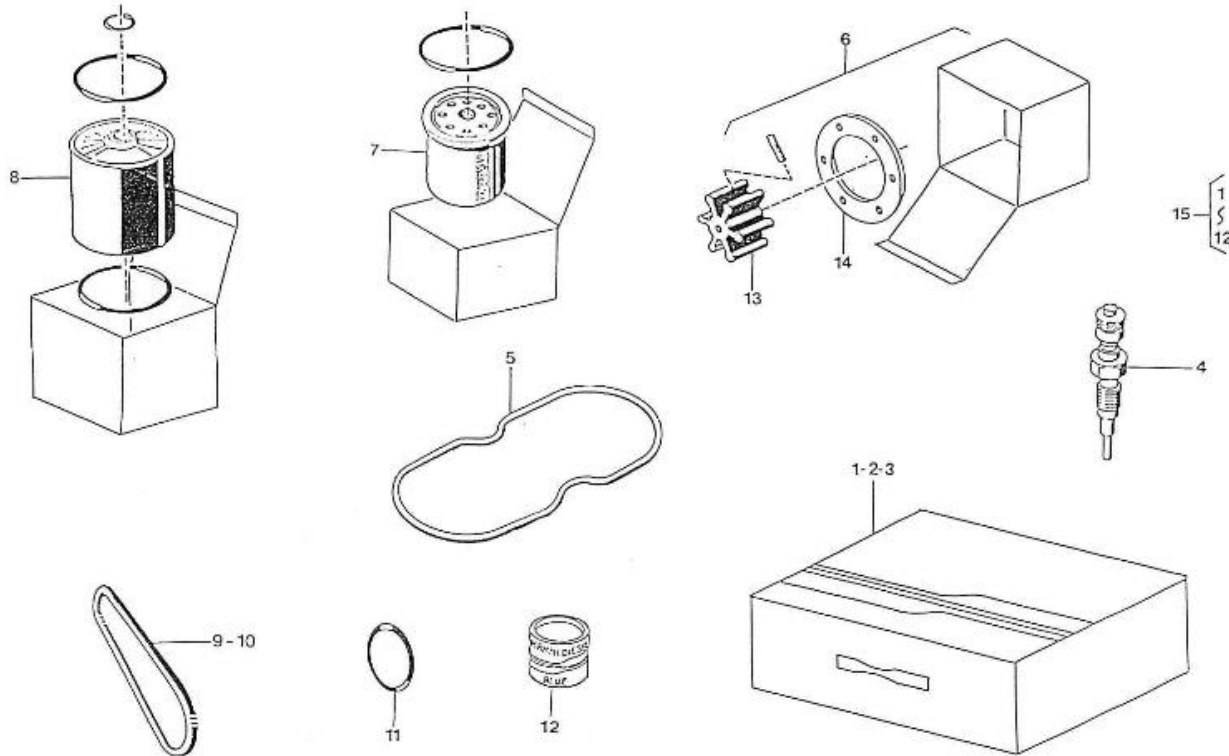

V. 27/03/2006

Pag. 49/50

Brand: NanniDiesel

Model: Moteur 2.40HE

Version: Old version

Subassembly: Shaft coupling

N.	Item	Description	Qty	Notes
1	970300733	FLEXIBLE COUPLING 4 P	1	
4	970301226	"CONE,CLAMPING 4" 22"	1	
5	970301104	"CONE,CLAMPING 4" 25"	1	
6	970301105	"CONE,CLAMPING 4" 30"	1	
7	970301222	COUPLING	1	
8	970301221	COUPLING	1	
9	970609157	BOLT,SOCK M10X 55	4	
10	970119143	NUT, M10	4	
11	970119136	WASHER,SPRING D10	4	
12	970621020	STUD,M10X 22	4	
13	970409603	BOLT,HEX M 8X 25	6	
14	970307180	FLEXIBLE COUPLING	1	
15	970307181	FLEXIBLE COUPLING	1	
16	970307182	FLEXIBLE COUPLING	1	
17	970307183	FLEXIBLE COUPLING	1	
18	970307184	FLEXIBLE COUPLING	1	
19	970307185	FLEXIBLE COUPLING	1	
20	970307186	FLANGE	1	
21	970307187	FLANGE	1	
22	970307188	+++ PLUS DIFFUSE ++++++	1	