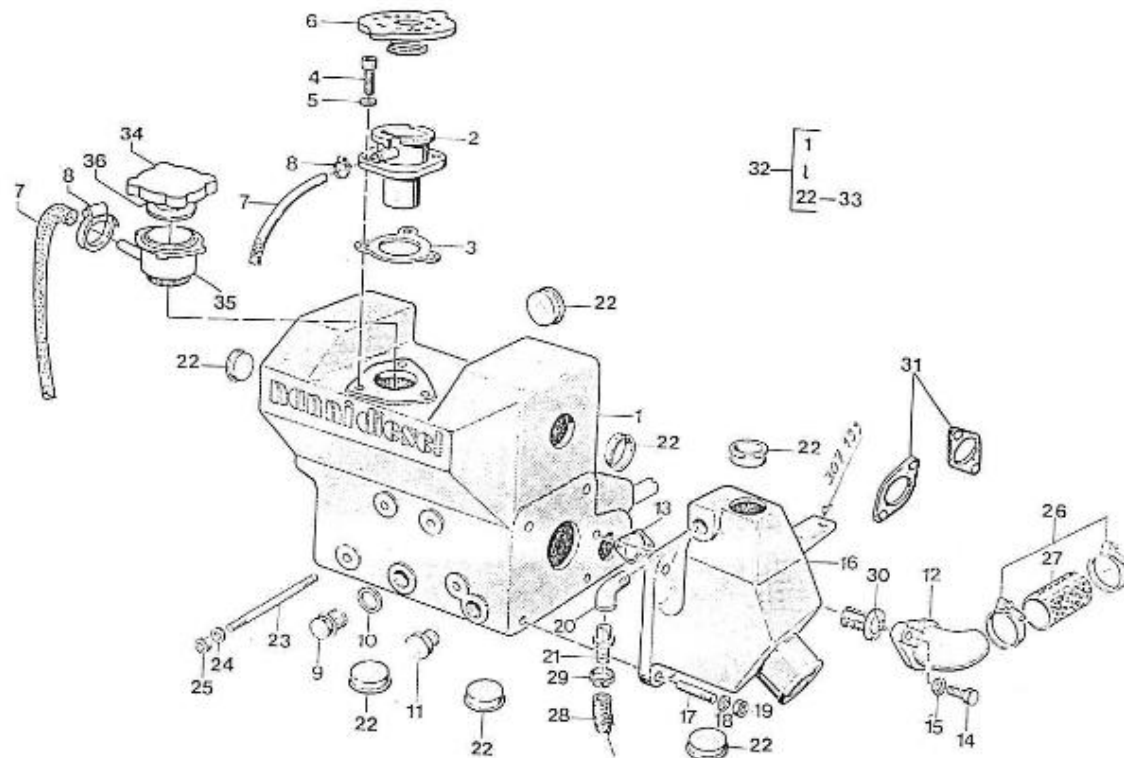

Brand: NanniDiesel

Model: Moteur 2.40HE

Version: Old version

Subassembly: Exhaust manifold

N.	Item	Description	Qty	Notes
1	970307954	HEAT EXCHANGER	1	
2	970604612	FLANGE,FILLING NECK CPL.	1	
3	970604613	GASKET,FILLINGNECK	1	
4	970024005	BOLT,SOCK M 6X 20	3	
5	970635459	WASHER,PLAIN D 6	3	
6	970604614	CAP,FILLING 0, 7 DOUBLE SEAL	1	
7	970300077	HOSE,D 8 L= 450	1	
8	970439306	CLAMP,HOSE 11-17	1	
9	970300214	PLUG,HEX M16X1,5	1	
10	970300199	GASKET,RING D16	1	
11	970639853	"PLUG,HEX 3/8""G"	1	
12	970300378	FLANGE,THERMOSTAT 2.40HE	1	
13	970300062	GASKET,WATER INTAKE HE	1	
14	970644006	BOLT,HEX M 6X 20	2	
15	970609602	WASHER,CORRUGATED D 6	2	
16	970300380	MIXER,2. 40HE	1	
17	970300080	STUD,M 8X 25	4	
18	970119139	WASHER,CORRUGATED D8	4	
19	970300079	NUT,M 8 SPECIAL	4	
20	970434055	"ELBOW,M-F 3/8""G"	1	
21	970494010	"PILLAR,HOSE 3/8""G"	1	
22	970494517	CAP,FREEZE	7	
23	970300059	STUD,M 6X 85	4	
24	970635459	WASHER,PLAIN D 6	4	
25	970494516	NUT,LOCK M 6	4	
26	970604526	CLAMP,HOSE 22-32	2	
27	970300065	HOSE,D25 L= 75	1	
28	970300066	HOSE,D13 L= 80	1	
29	970439306	CLAMP,HOSE 11-17	4	
30	970300727	THERMOSTAT,71XC	1	
31	970144512	GASKET,EXHAUST MANIFOLD 2. 40	2	
32	970300058	MANIFOLD,EXHAUST 2.40HE CPL.	1	
33	970300289	GASKET,RING D17	1	
34	970604614	CAP,FILLING 0, 7 DOUBLE SEAL	1	
35	970300151	FILLING,NECK WATER	1	
36	970302467	+++ PLUS DIFFUSE ++++++ JOINT ECHANGEUR 4.190HE	1	

V. 27/03/2006

Pag. 22/50