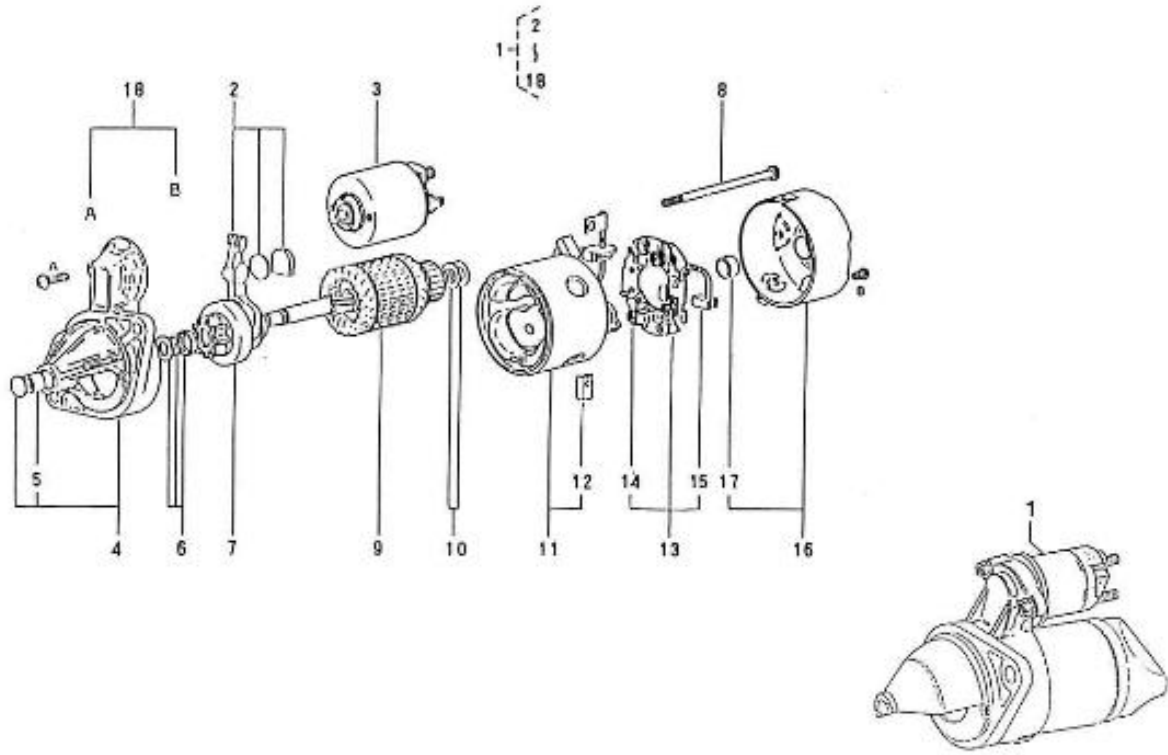

Brand: NanniDiesel

Model: Moteur 2.40HE

Version: Old version

Subassembly: Starter motor

N.	Item	Description	Qty	Notes
1	970147303	STARTER,MOTOR 12V 0,7KW 1P	1	
2	970147329	FORK,STARTER 2.40	1	
3	970147306	RELAIS,STARTER MOTOR 2.45/2.50	1	
4	970147307	FRAME,DRIVE END-STARTER MOTOR	1	
5	970147308	BUSH	1	
6	970147309	STOPPER	1	
7	970147310	CLUTCH,STARTER MOTOR 2.40HE	1	
8	970147338	BOLT	2	
9	970147304	ARMATURE	1	
10	970147337	WASHER,ADJUSTING	1	
11	970147302	YOKE	1	
12	970147316	BRUSH	2	
13	970147317	HOLDER,BRUSH	1	
14	970147318	SPRING,BRUSH	3	
15	970147325	BRUSH,STARTER MOTOR 2.40	1	
16	970147312	FRAME,END	1	
17	970147315	BUSHING,STARTER MOTOR 2.40HE	1	
18	970147339	GASKET,CYL.HEAD NA	1	

V. 27/03/2006

Pag. 28/50