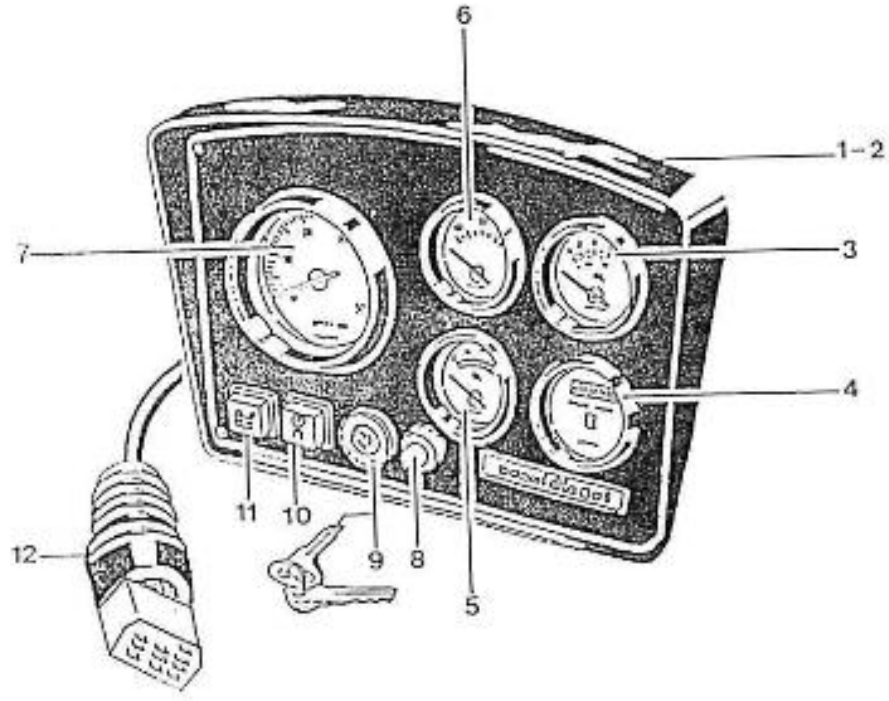

Brand: NanniDiesel
Model: Moteur 2.40HE
Version: Old version
Subassembly: Instrument panel LXP

N.	Item	Description	Qty	Notes
1	970300420	PANEL,5 INSTRUMENTS 12V CPL	1	
2	970850309	PLATE,PANEL	1	
3	970300427	GAUGE,YAZ,PRES,0- 6B,12V,D 52	1	
4	970861101	GAUGE HOUR 12V	1	
5	970860801	VOLTMETER	1	
6	970860606	+++ PLUS DIFFUSE ++++++ THERMOMETRE EAU	1	
7	970861014	REVOLUTION COUNTER	1	
8	970300967	BUTTON,PUSH	1	
9	970850404	SWITCH STARTER	1	
10	970850572	+++ PLUS DIFFUSE ++++++ VOYANT COMPLET	1	
11	970850570	WARNING LIGHT	1	
12	970851302	ELECTRICAL WIRING CONNEXOIN	1	

V. 27/03/2006

Pag. 36/50